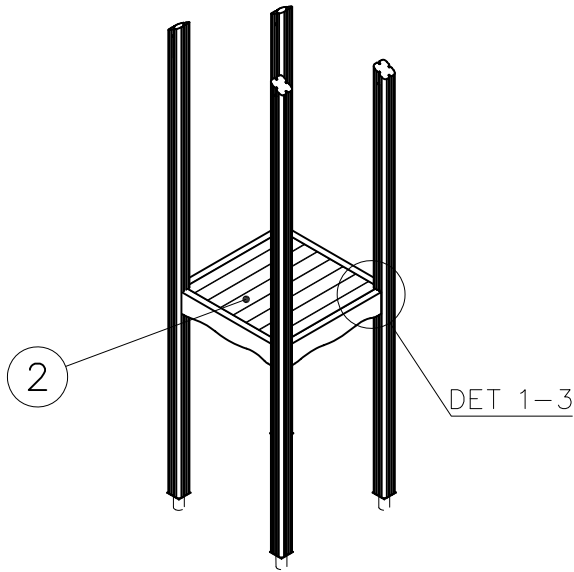

① 706443	PCS	② 705257	PCS
	2		1
32x45x702		32x750x750	
③ 900240	PCS	④ 980101	PCS
	6		8
Ø8x70		Ø4.5x70	
	PCS		PCS
	PCS		PCS