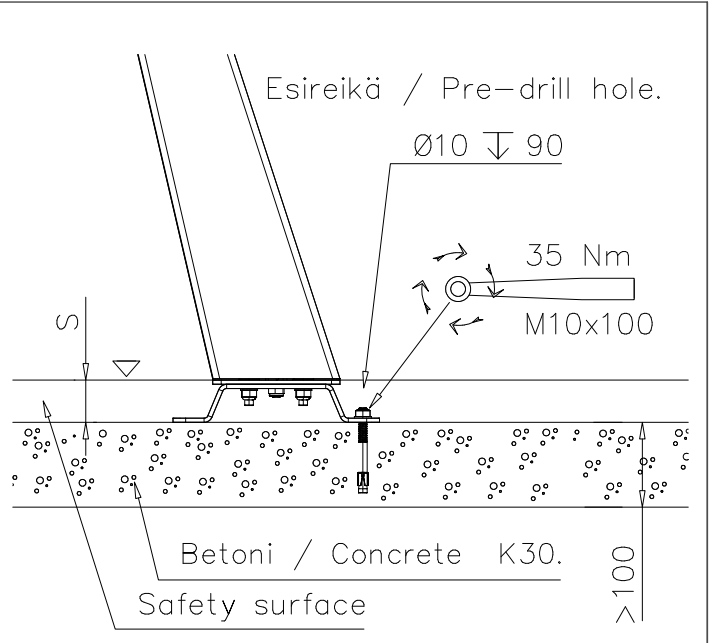

LAPPSET SPORT

BASE

DATE: 29.4.2015

5(10)