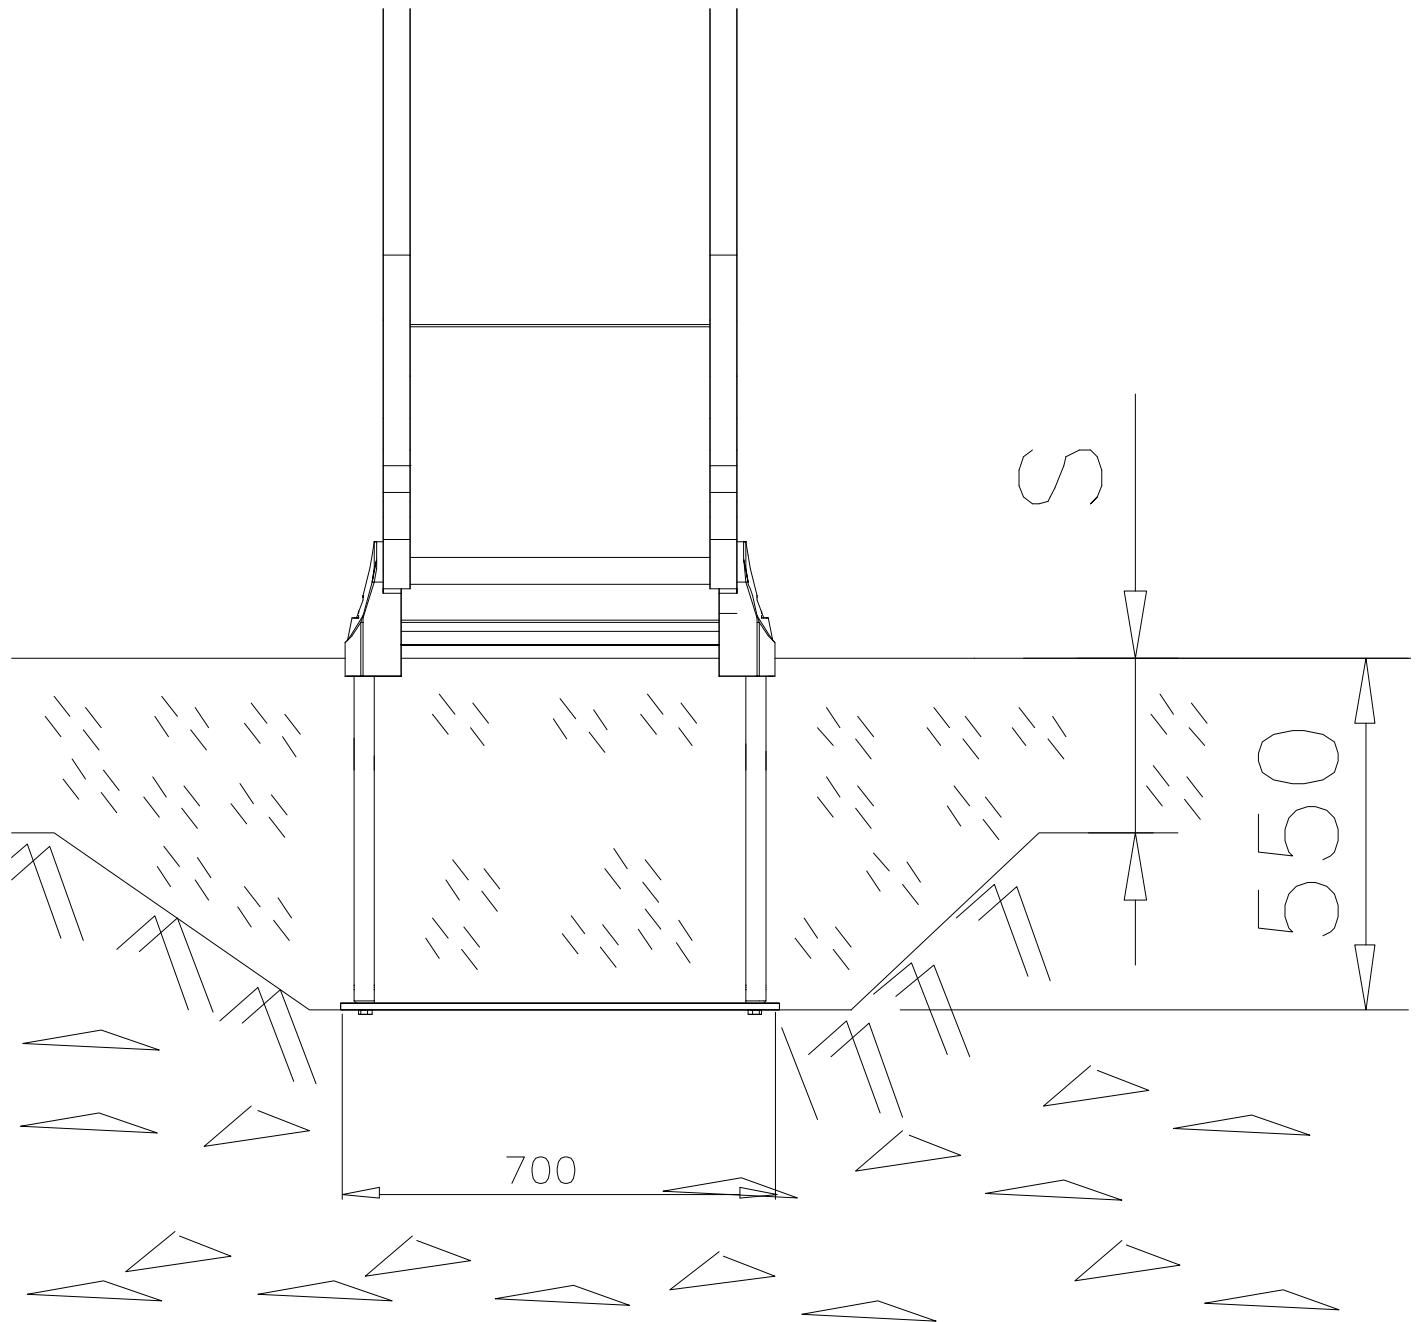

LAPPSET

DEEP FOUNDATION

SLIDE WOOD

DATE: 22.5.2015

1(1)