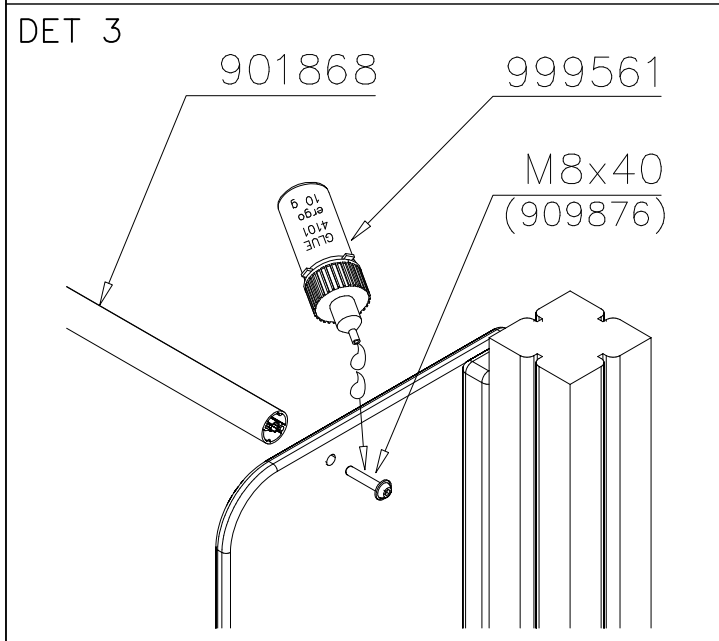

LAPPSET

DEEP FOUNDATION

SLIDE WOOD

DATE: 3.11.2017

4(5)

○ 707133	PCS	○ 901868	PCS	○ 901879	PCS	⑥ 909210	PCS	⑦ 905051	PCS	⑧ 980128	PCS
	1		2		2		4		4		6
10x80x745		Ø30x598				M8x40		Ø24/8.4		Ø7x40	

DET 6

Insert sheet metal IN to the plastic cover.