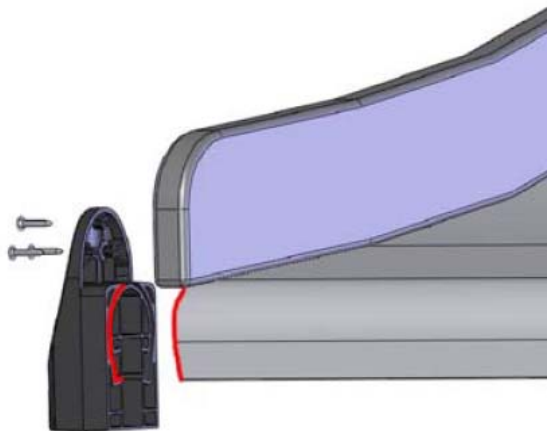

LAPPSET

DEEP FOUNDATION

SLIDE WOOD

DATE: 3.11.2017

4(5)

○ 707133	PCS	○ 901868	PCS	○ 901879	PCS	⑥ 909210	PCS	⑦ 905051	PCS	⑧ 980128	PCS
	1		2		2		4		4		6
10x80x745		Ø30x598				M8x40		Ø24/8.4		Ø7x40	

DET 6

Insert sheet metal IN to the plastic cover.