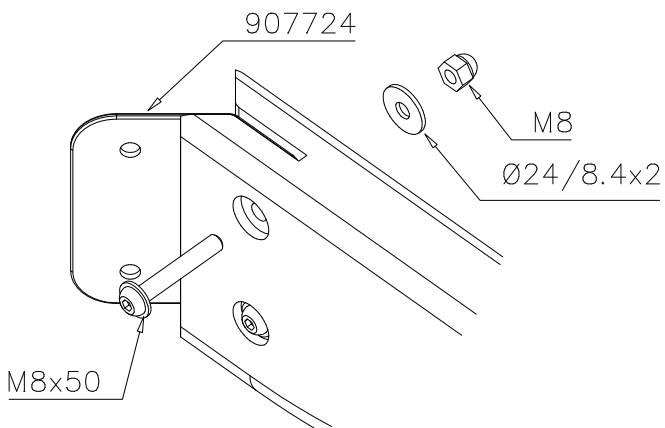

① 900240	PCS 4	② 907724	PCS 2	③ 909633	PCS 4	④ 909868	PCS 4	⑤ 980152	PCS 4
Ø8x70		3x115x110		M8		M8x50		Ø24/8.4x2	

DET 2