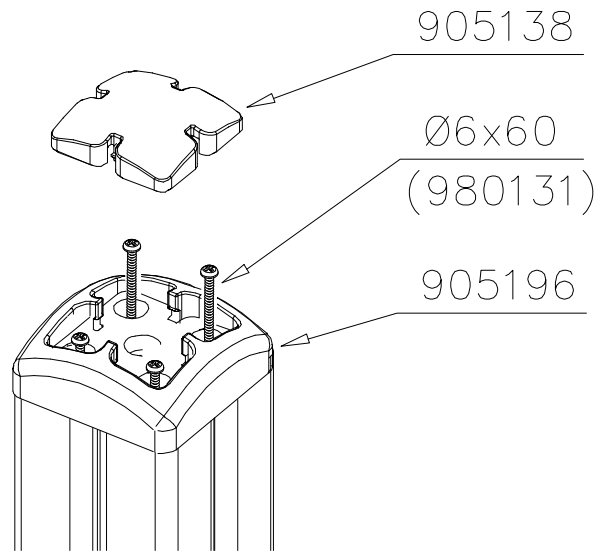

### 137031M

EN/AS Impact Area 42.3 m<sup>2</sup>

Grid size = 500 mm

1:75

- EN/AS Impact Area 42.3 m<sup>2</sup>
- - - Falling Space 44.6 m<sup>2</sup>
- Max Falling Height 1470 mm

1:50

1:50

DET 7

DET 8

DATE: 5.8.2016

**A**

1:30

**D**

1:30

Falling Space 8.4 m<sup>2</sup>  
Max Falling Height 100–470 mm

Step can be installed in different heights between 100 and 470 mm.