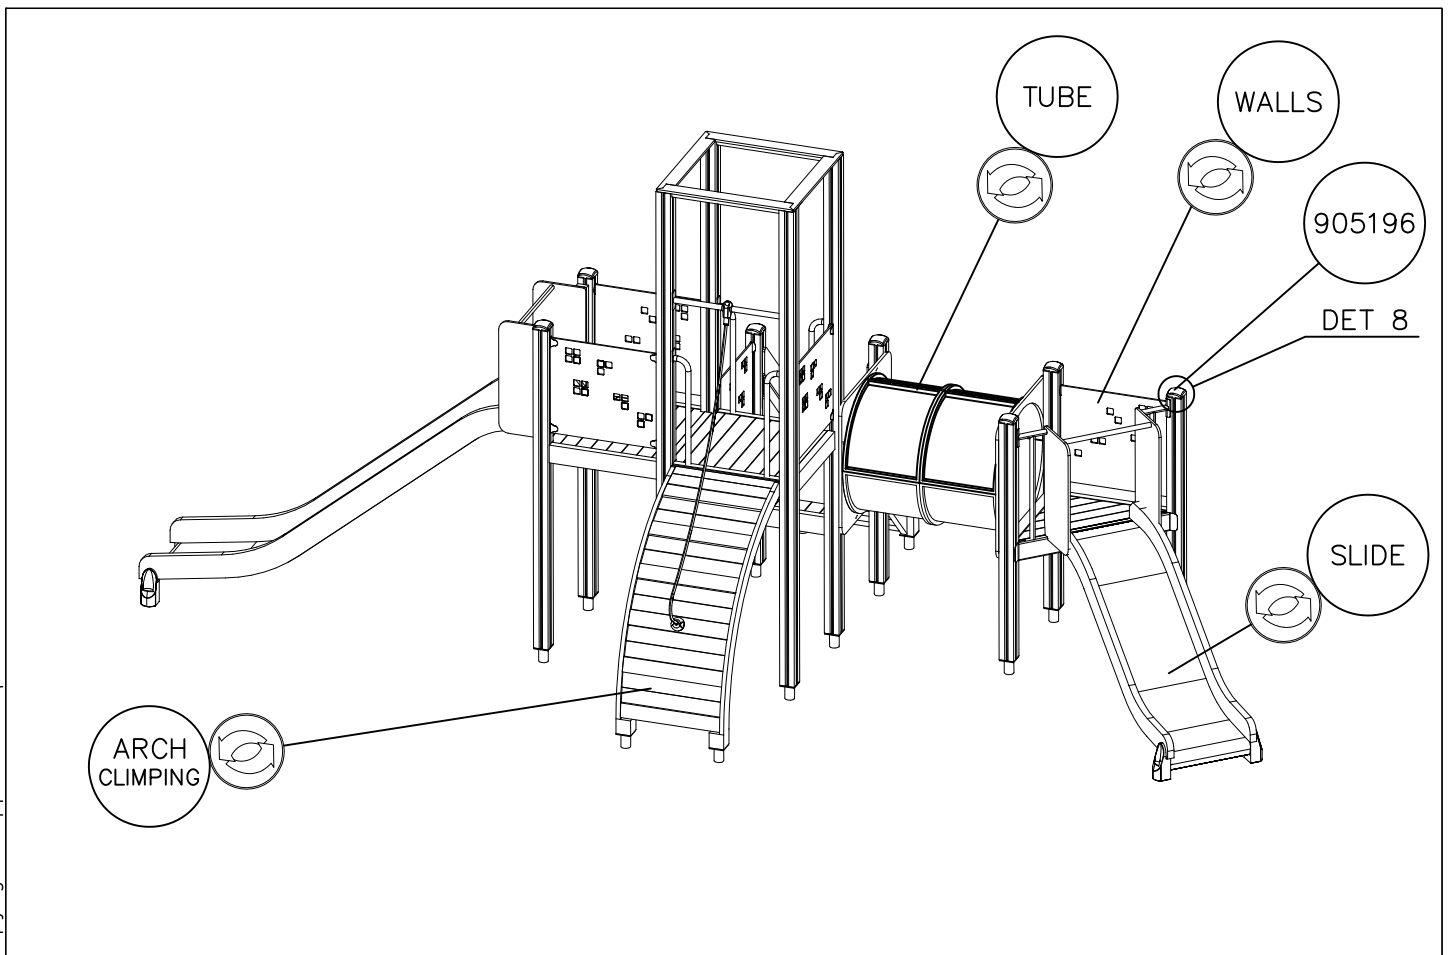

DET 8

DATE: 5.8.2016

**A**

1:30

**D**

1:30

Falling Space 8.4 m<sup>2</sup>  
Max Falling Height 100–470 mm

Step can be installed in different heights between 100 and 470 mm.