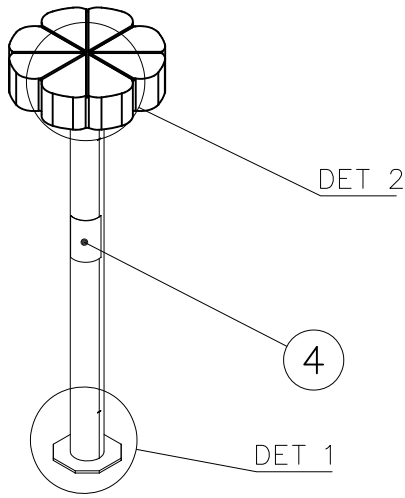

DET 8

DATE: 5.8.2016

**A**

1:30

**D**

1:30

Falling Space 8.4 m<sup>2</sup>  
Max Falling Height 100–470 mm

Step can be installed in different heights between 100 and 470 mm.