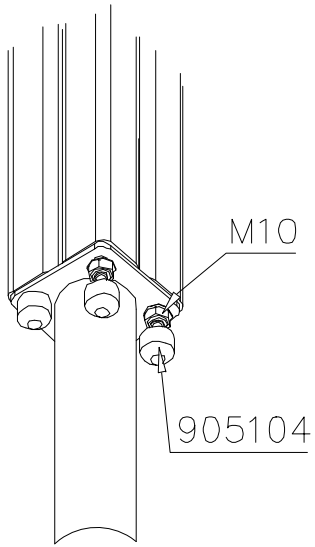

### 137031M

EN/AS Impact Area 42.3 m<sup>2</sup>

Grid size = 500 mm

1:75

- EN/AS Impact Area 42.3 m<sup>2</sup>
- - - Falling Space 44.6 m<sup>2</sup>
- Max Falling Height 1470 mm

1:50

1:50

DET 7

DET 8

DATE: 5.8.2016

**A**

1:30

**D**

1:30

Falling Space 8.4 m<sup>2</sup>  
Max Falling Height 100–470 mm

Step can be installed in different heights between 100 and 470 mm.