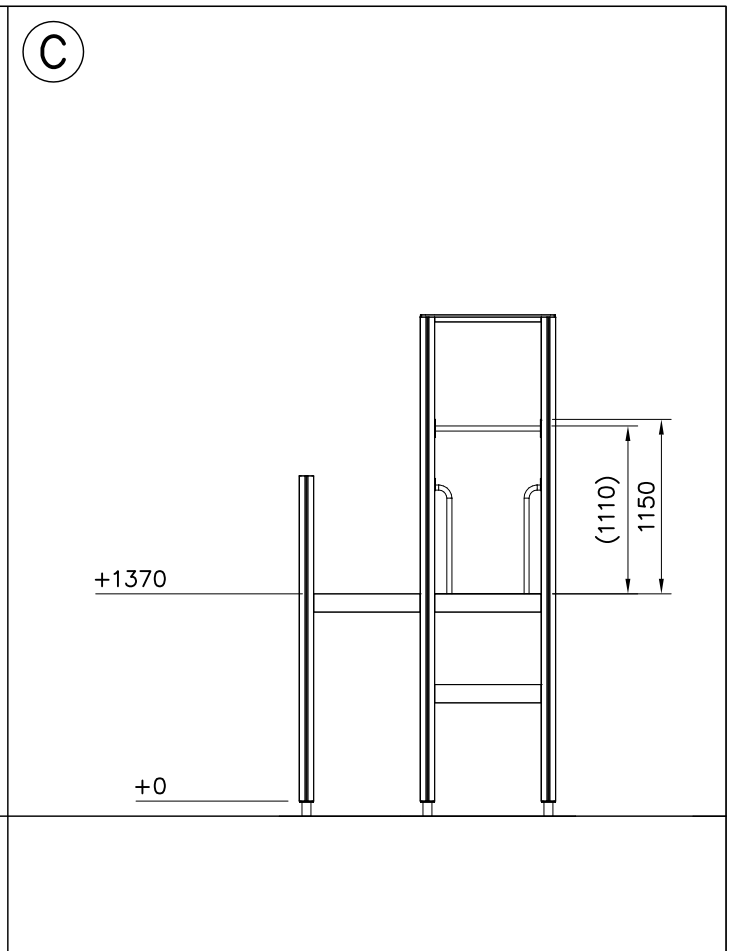

DET 8

DATE: 5.8.2016

**A**

1:30

**D**

1:30

Falling Space 8.4 m<sup>2</sup>  
Max Falling Height 100–470 mm

Step can be installed in different heights between 100 and 470 mm.