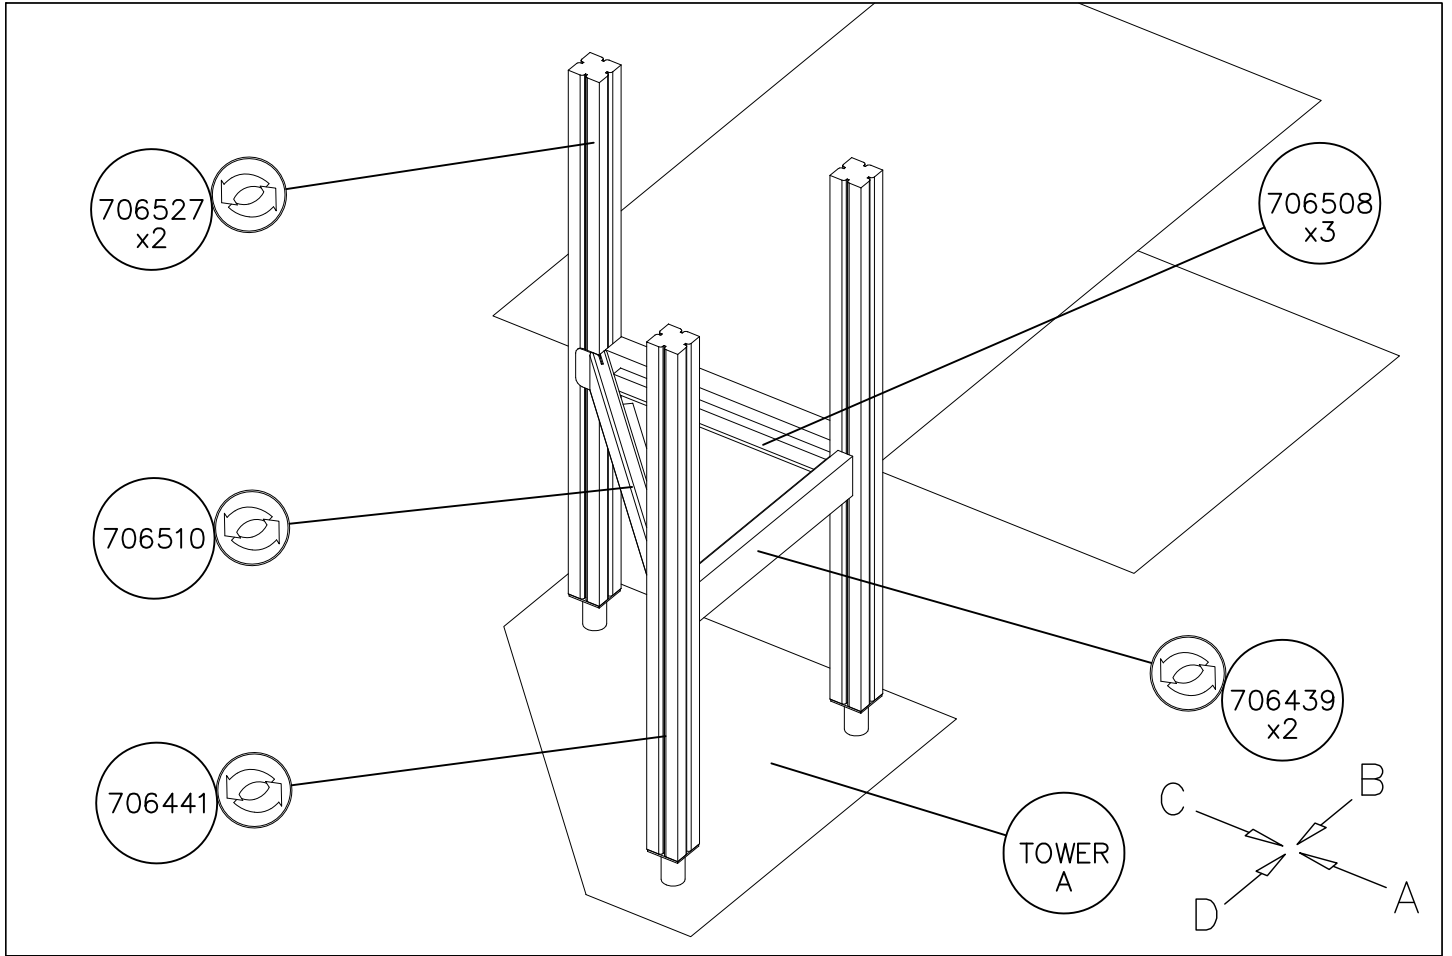

DET 8

DATE: 5.8.2016

**A**

1:30

**D**

1:30

Falling Space 8.4 m<sup>2</sup>  
Max Falling Height 100–470 mm

Step can be installed in different heights between 100 and 470 mm.