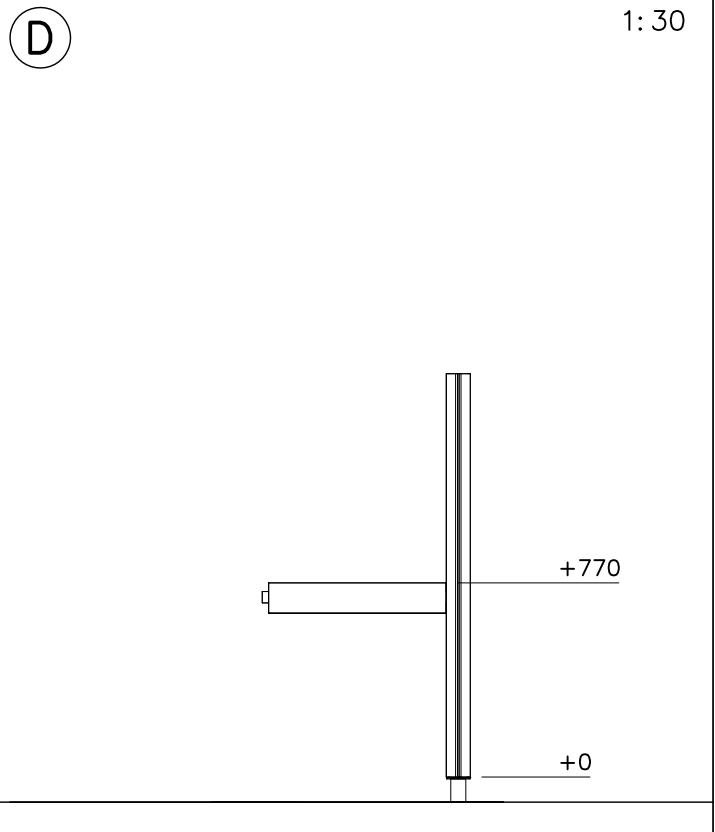

DET 8

DATE: 5.8.2016

**A**

1:30

**D**

1:30

Falling Space 8.4 m<sup>2</sup>  
Max Falling Height 100–470 mm

Step can be installed in different heights between 100 and 470 mm.