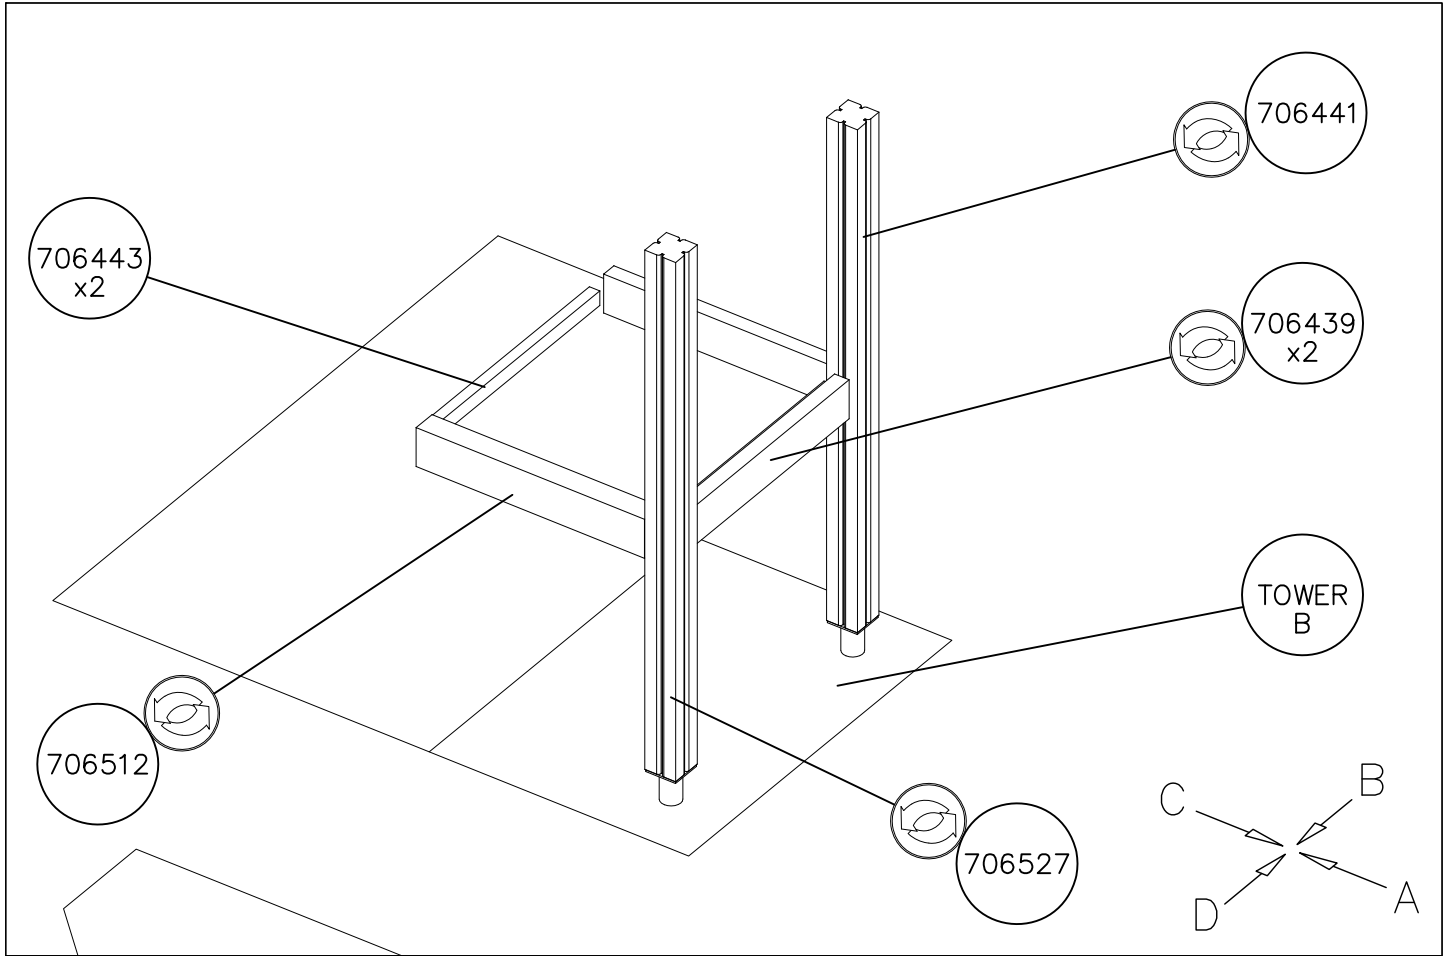

DET 8

DATE: 5.8.2016

**A**

1:30

**D**

1:30

Falling Space 8.4 m<sup>2</sup>  
Max Falling Height 100–470 mm

Step can be installed in different heights between 100 and 470 mm.