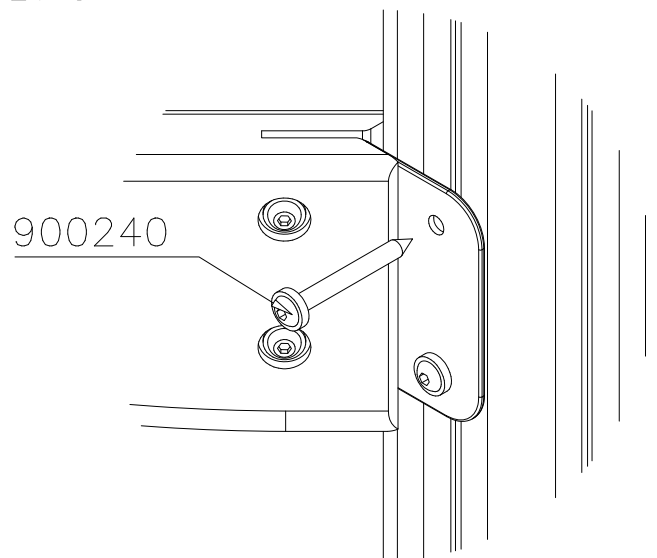

① 900240	PCS 4	② 907724	PCS 2	③ 909633	PCS 4	④ 909868	PCS 4	⑤ 980152	PCS 4
Ø8x70		3x115x110		M8		M8x50		Ø24/8.4x2	

DET 2

DET 3