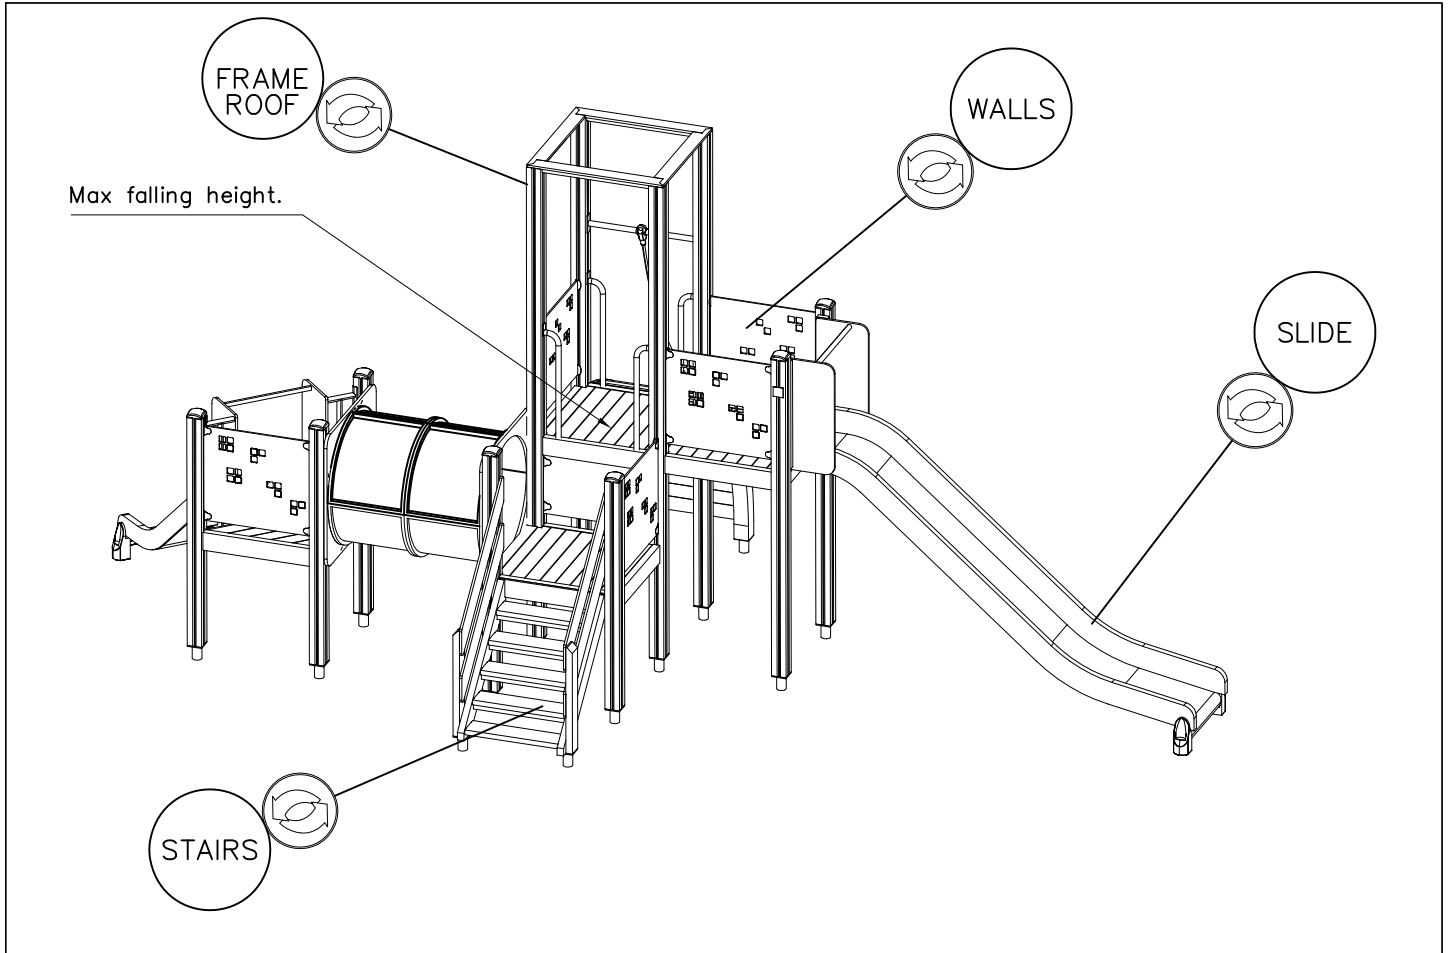

DET 8

DATE: 5.8.2016

**A**

1:30

**D**

1:30

Falling Space 8.4 m<sup>2</sup>  
Max Falling Height 100–470 mm

Step can be installed in different heights between 100 and 470 mm.