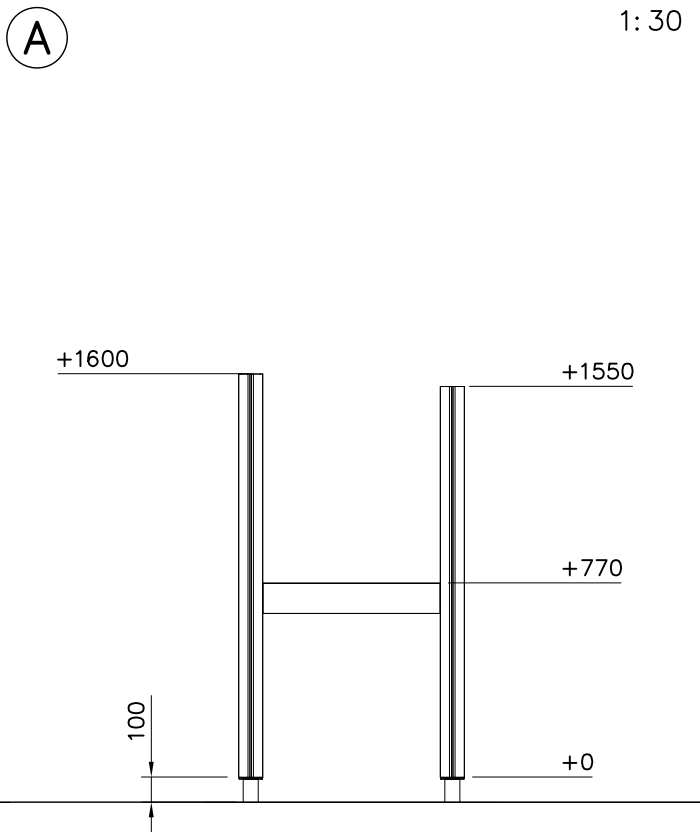

### 137031M

EN/AS Impact Area 42.3 m<sup>2</sup>

Grid size = 500 mm

1:75

- EN/AS Impact Area 42.3 m<sup>2</sup>
- - - Falling Space 44.6 m<sup>2</sup>
- Max Falling Height 1470 mm

1:50

1:50

DET 7

DET 8

DATE: 5.8.2016

**A**

1:30

**D**

1:30

Falling Space 8.4 m<sup>2</sup>  
Max Falling Height 100–470 mm

Step can be installed in different heights between 100 and 470 mm.