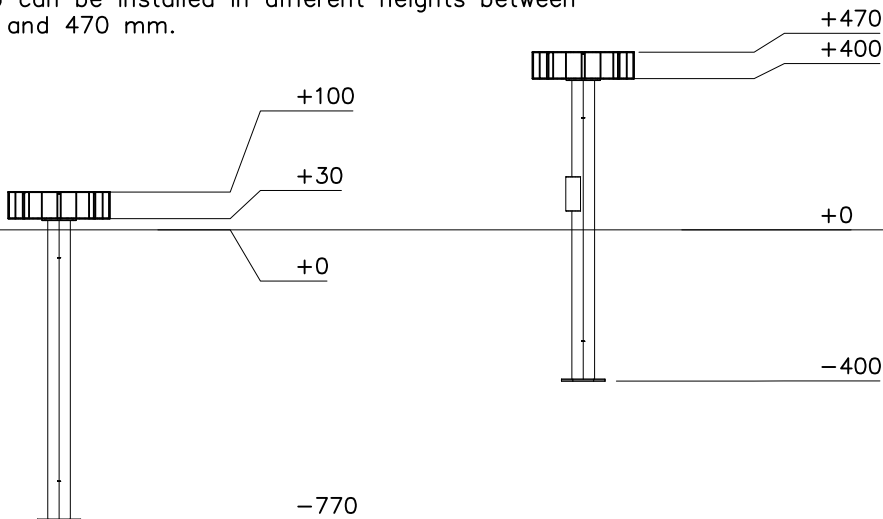

### 137031M

EN/AS Impact Area 42.3 m<sup>2</sup>

Grid size = 500 mm

1:75

- EN/AS Impact Area 42.3 m<sup>2</sup>
- - - Falling Space 44.6 m<sup>2</sup>
- Max Falling Height 1470 mm

1:50

1:50

DET 7

DET 8

DATE: 5.8.2016

**A**

1:30

**D**

1:30

Falling Space 8.4 m<sup>2</sup>  
Max Falling Height 100–470 mm

Step can be installed in different heights between 100 and 470 mm.