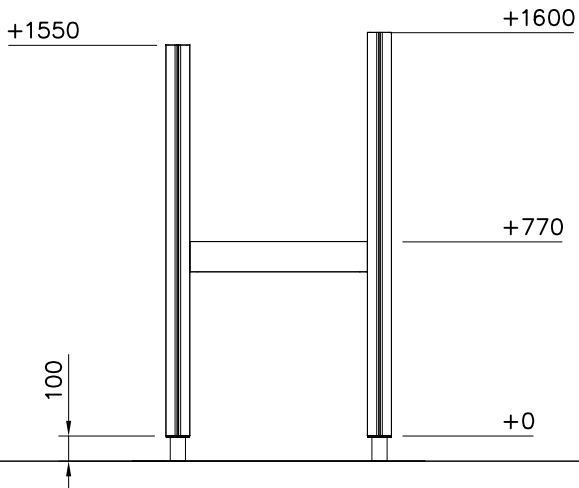

### 137031M

EN/AS Impact Area 42.3 m<sup>2</sup>

Grid size = 500 mm

1:75

- EN/AS Impact Area 42.3 m<sup>2</sup>
- - - Falling Space 44.6 m<sup>2</sup>
- Max Falling Height 1470 mm

1:50

1:50

DET 7

DET 8

DATE: 5.8.2016

**A**

1:30

**D**

1:30

Falling Space 8.4 m<sup>2</sup>  
Max Falling Height 100–470 mm

Step can be installed in different heights between 100 and 470 mm.