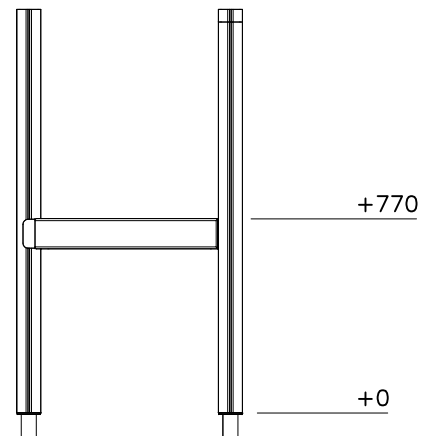

### 137031M

EN/AS Impact Area 42.3 m<sup>2</sup>

Grid size = 500 mm

1:75

- EN/AS Impact Area 42.3 m<sup>2</sup>
- - - Falling Space 44.6 m<sup>2</sup>
- Max Falling Height 1470 mm

1:50

1:50

DET 7

DET 8

DATE: 5.8.2016

**A**

1:30

**D**

1:30

Falling Space 8.4 m<sup>2</sup>  
Max Falling Height 100–470 mm

Step can be installed in different heights between 100 and 470 mm.