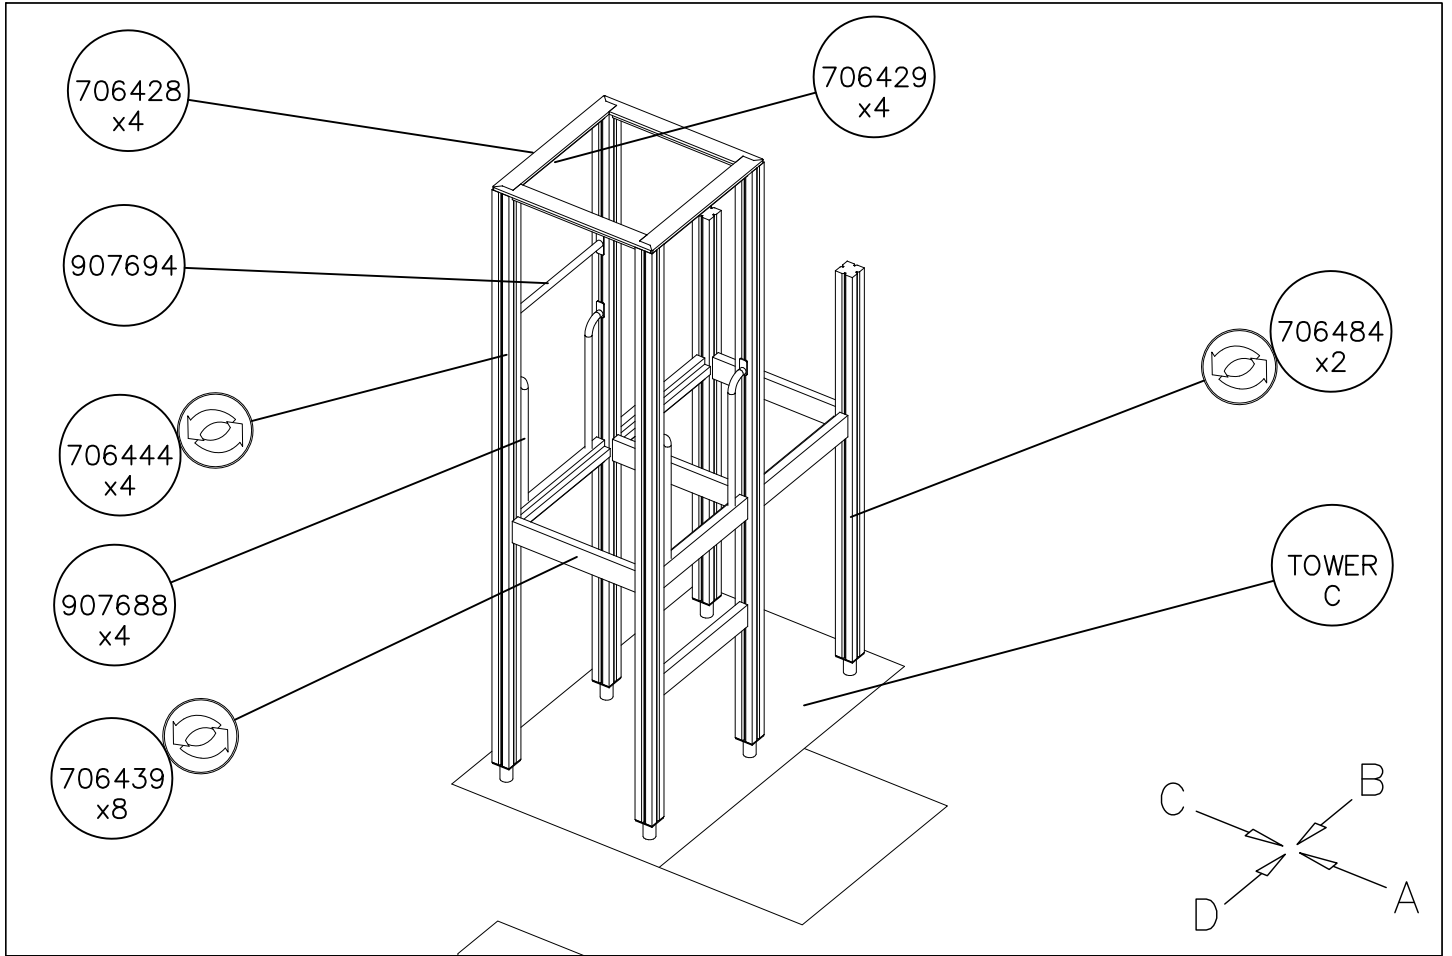

DET 8

DATE: 5.8.2016

**A**

1:30

**D**

1:30

Falling Space 8.4 m<sup>2</sup>  
Max Falling Height 100–470 mm

Step can be installed in different heights between 100 and 470 mm.