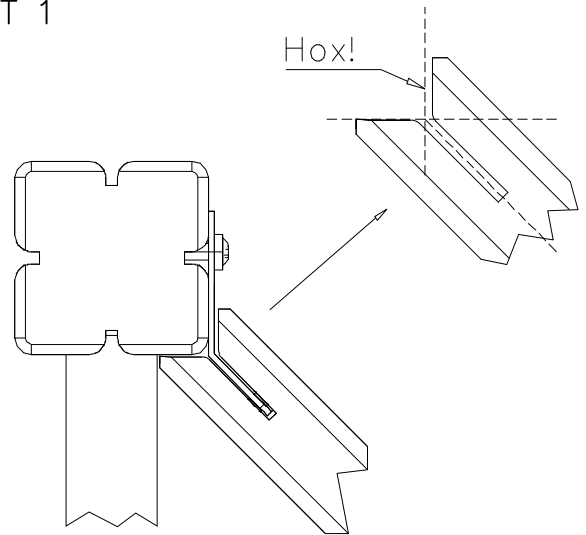

① 900240	PCS 4	② 907724	PCS 2	③ 909633	PCS 4	④ 909868	PCS 4	⑤ 980152	PCS 4
Ø8x70		3x115x110		M8		M8x50		Ø24/8.4x2	

DET 1

DET 2