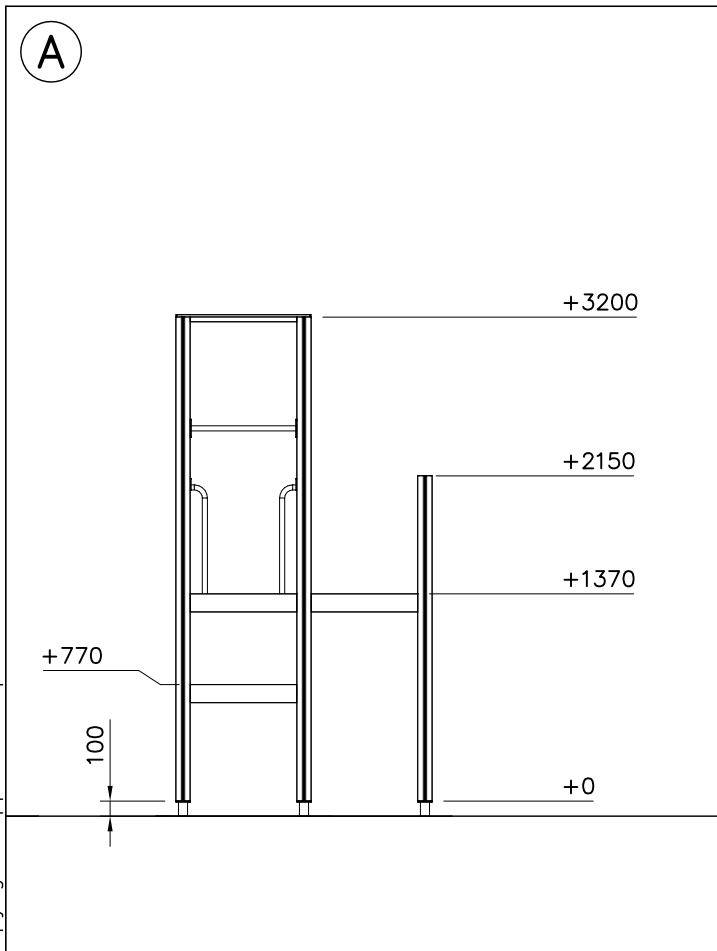

DET 8

DATE: 5.8.2016

**A**

1:30

**D**

1:30

Falling Space 8.4 m<sup>2</sup>  
Max Falling Height 100–470 mm

Step can be installed in different heights between 100 and 470 mm.