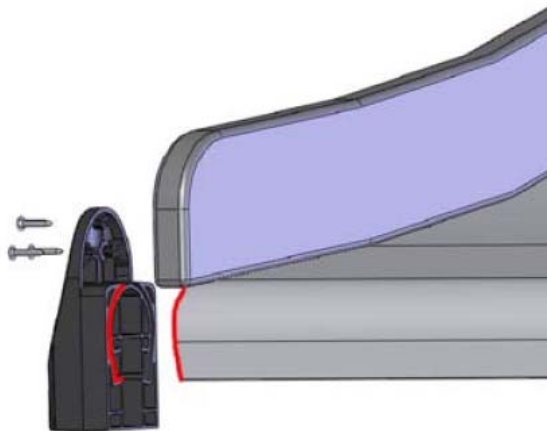

DET 6

Insert sheet metal IN to the plastic cover.