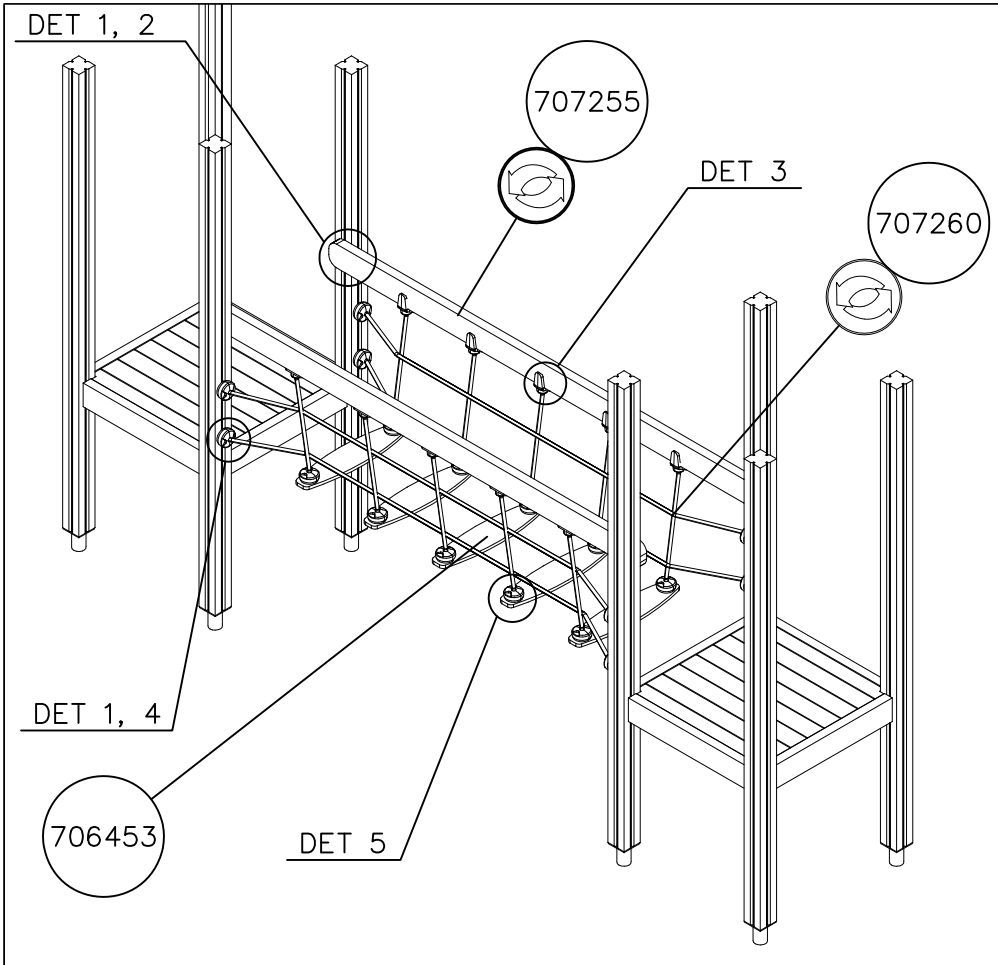

① 706453	PCS	② 707255	PCS
	5		2
15x145x600		45x120x2480	
③ 707260	PCS	④ 905083	PCS
	2		4
2375x600		Ø32	
⑤ 980151	PCS	⑥ 909232	PCS
	4		4
Ø16/8.4		8x120	
⑦ 905112	PCS	⑧ 900240	PCS
	4		16
Ø22		Ø8x70