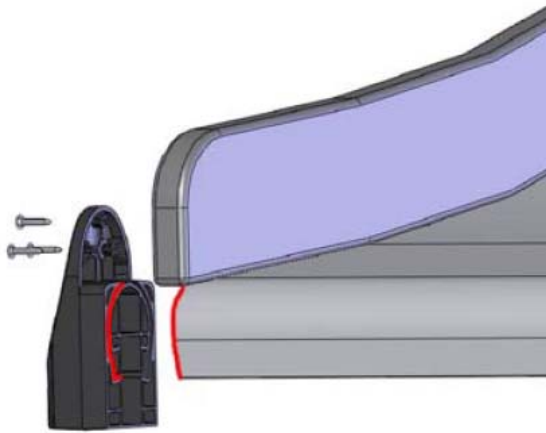

# DIAGONAL SLIDE WOOD

DATE: 21.9.2016

4(5)

○ 901879	PCS	7 909509	PCS	8 909139	PCS	9 980154	PCS	10 980128	PCS
	2		2		2		4		6
		M12x50		M12x130		Ø24/13		Ø7x40	

DET 7

Insert sheet metal IN to the plastic cover.