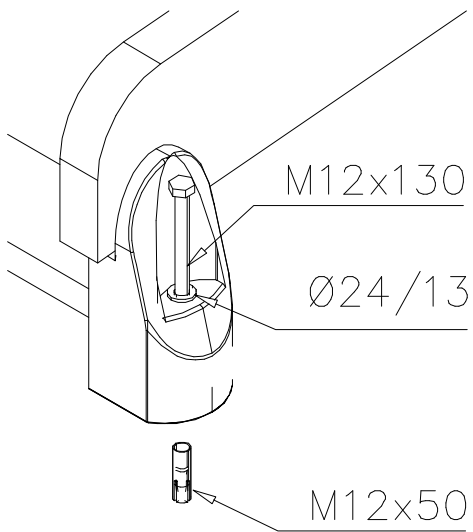

DET 7

Insert sheet metal IN to the plastic cover.

DET 8