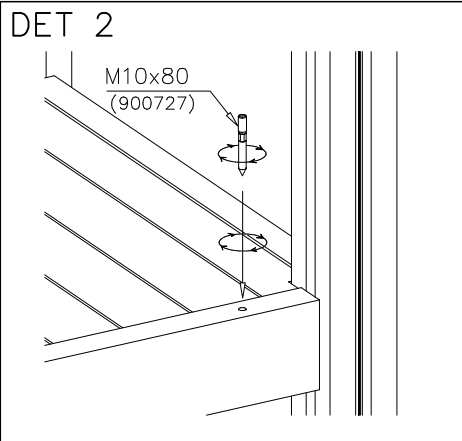

① 900240	PCS	② 900727	PCS
	1		1
Ø8x70		M10x80	
	PCS		PCS
③ 907688	PCS	③ 907701	PCS
	1		1
765		545	
	PCS		PCS
	PCS		PCS
	PCS		PCS
	PCS		PCS