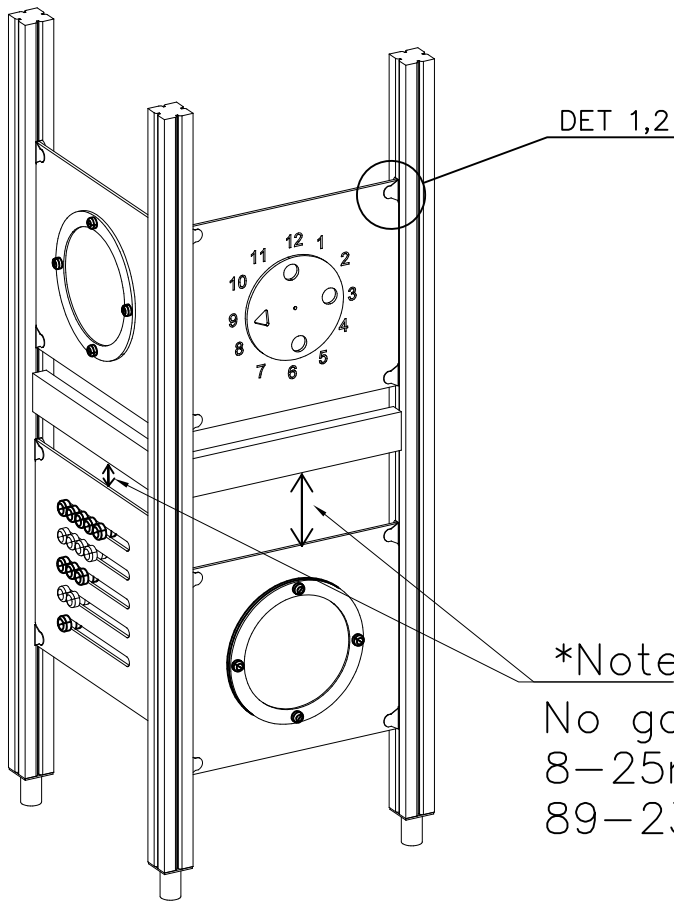

① 903176	PCS	② 909850	PCS
	4		4
		M8x25	
③ 909256	PCS	④ 909633	PCS
	8		4
Ø16/8.4x1.6		M8	
⑤ 980123	PCS		PCS
	4		
Ø7x60			

*Note:
No gaps between:
8–25mm
89–230mm

COLOR OPTIONS

-701	BLUE
-702	YELLOW
-703	LIME
-704	DARK GRAY
-705	LIGHT GRAY
-706	RED
-707	GREEN
-708	FUXIA