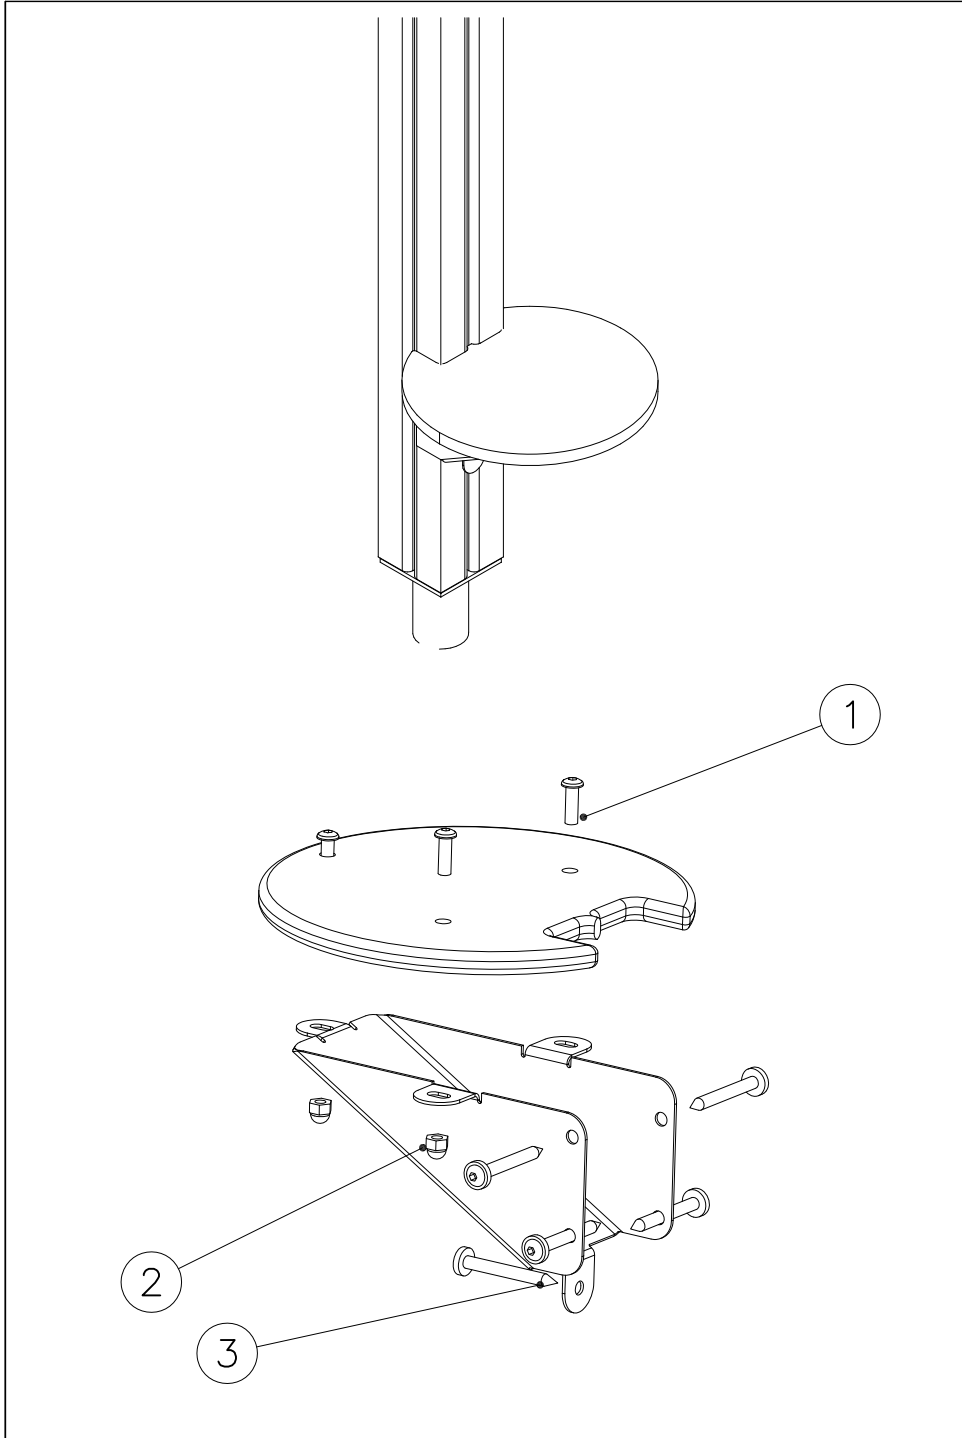

OPTION 2. Wall on either side (move vertical bar 70mm)

DET 1

DET 2

①	909850	PCS	②	909633	PCS
		3			3
					
	M8x25			M8	
③	900240	PCS			PCS
		5			
					
	Ø8x70				
		PCS			PCS
○	707696	PCS	○	902086	PCS
		1			1
					
	15x265x275			148x172x254	
		PCS			PCS
		PCS			PCS
		PCS			PCS
		PCS			PCS