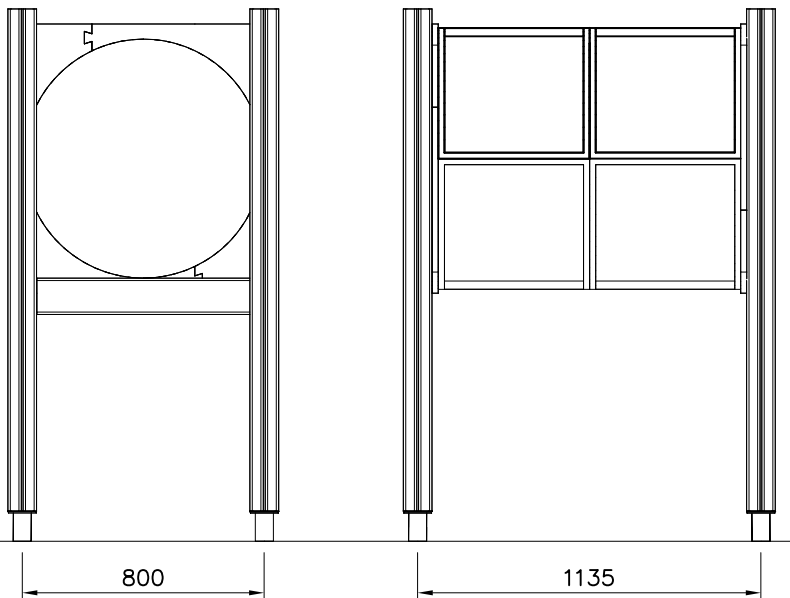

DETAILS IN TUBE INSTALLATION GENERAL PAGE

① 905112	PCS 112	② 900240	PCS 26
Ø22		Ø8x70	
③ 903533	PCS 12	④ 905831	PCS 112
SRL12		Ø32x19	
⑤ 909205	PCS 40	⑥ 909208	PCS 32
M8x60		M8	
⑦ 909866	PCS 32	⑧ 980150	PCS 40
M8x60		M8	
○ 707918	PCS 8	○ 905829	PCS 4
20x275x640		Transparent	
		○ COLOR	PCS 4