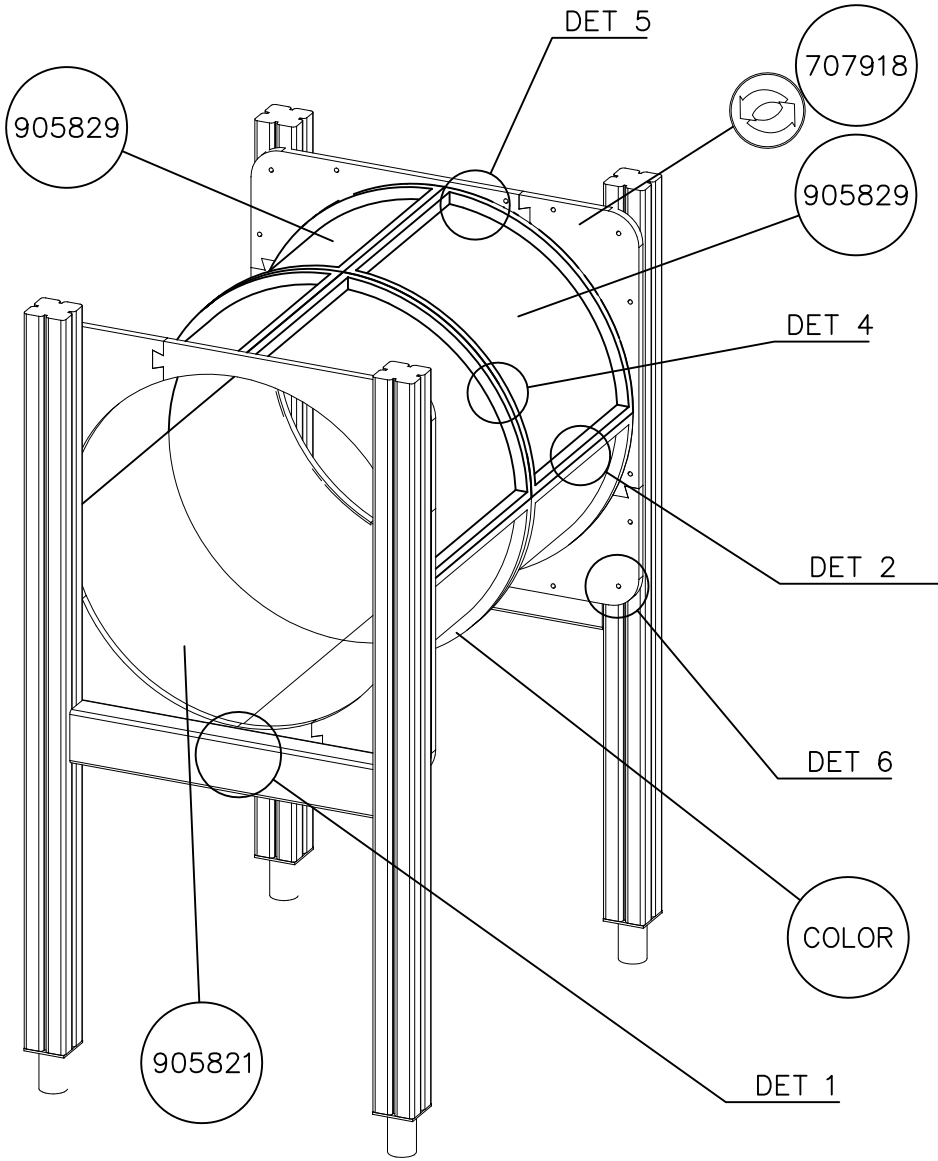

DETAILS IN TUBE INSTALLATION GENERAL PAGE

① 905112	PCS 112	② 900240	PCS 26
Ø22		Ø8x70	
③ 903533	PCS 12	④ 905831	PCS 112
SRL12		Ø32x19	
⑤ 909205	PCS 40	⑥ 909208	PCS 32
M8x60		M8	
⑦ 909866	PCS 32	⑧ 980150	PCS 40
M8x60		M8	
○ 707918	PCS 8	○ 905829	PCS 4
20x275x640		Transparent	
		○ COLOR	PCS 4