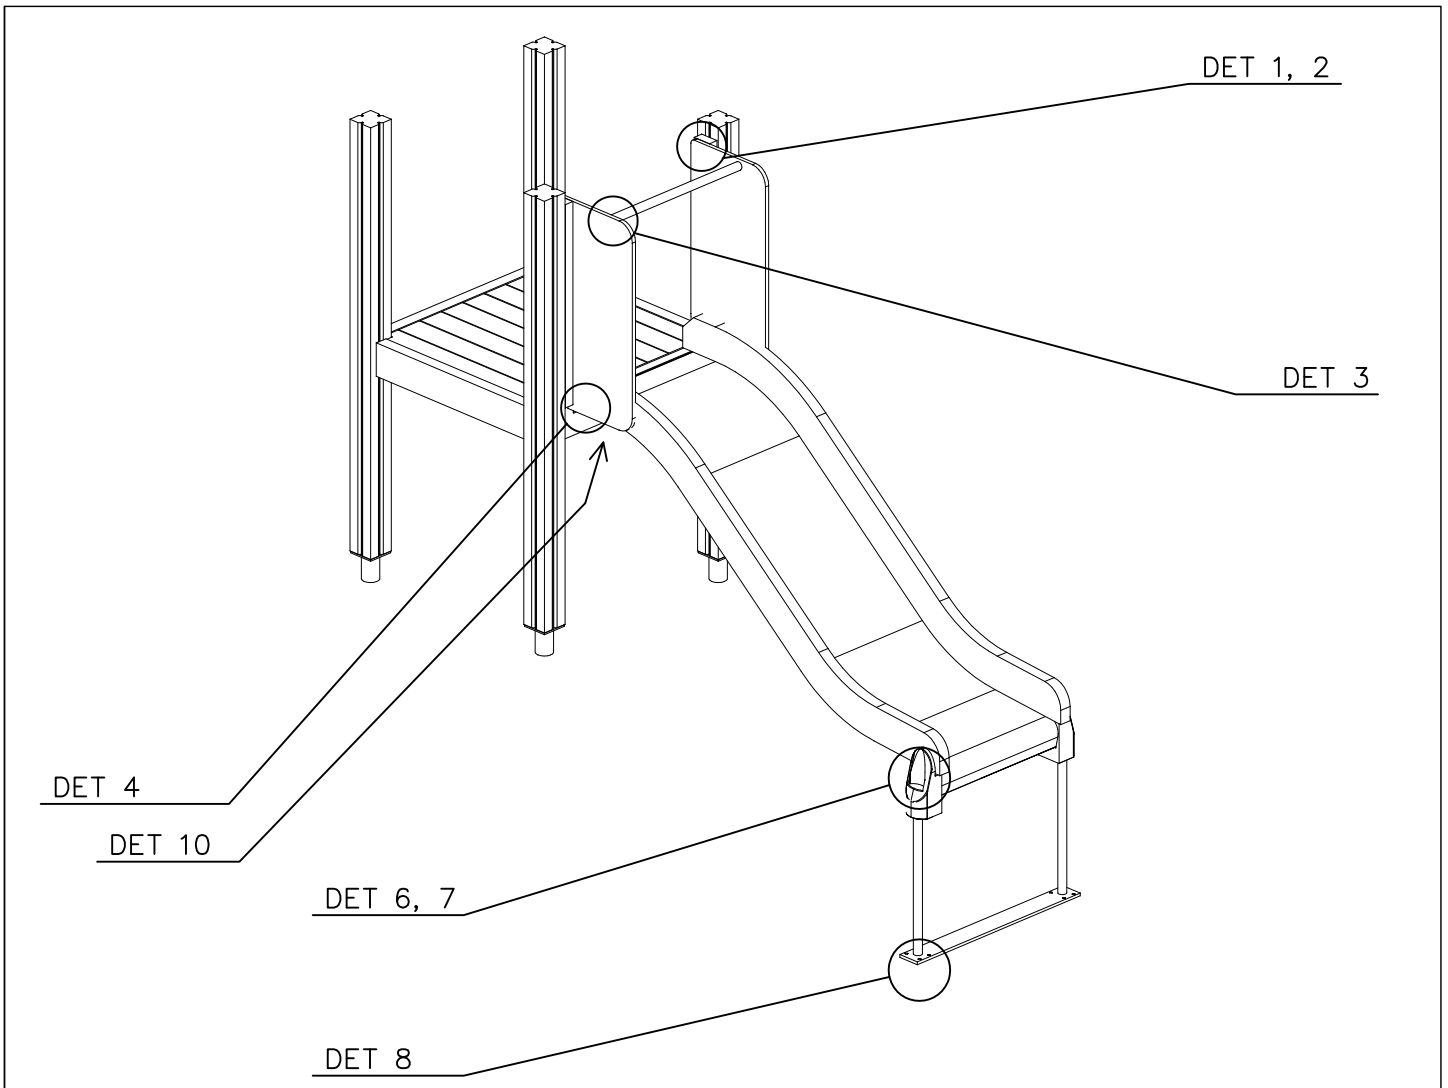

LAPPSET®

DEEP FOUNDATION

SLIDE WOOD

DATE: 3.11.2017

1(5)

SLIDE OPTIONS

706450 +1470	706450-602 DARK BROWN 706450-603 LIGHT BROWN 706450-604 LIGHT GRAY	
706452 +870	706452-602 DARK BROWN 706452-603 LIGHT BROWN 706452-604 LIGHT GRAY	

WALL OPTIONS

706371	706371-701 BLUE 706371-702 YELLOW 706371-703 LIME 706371-704 DRARK GRAY 706371-705 LIGHT GRAY 706371-706 RED	706371-707 GREEN 706371-708 FUXIA