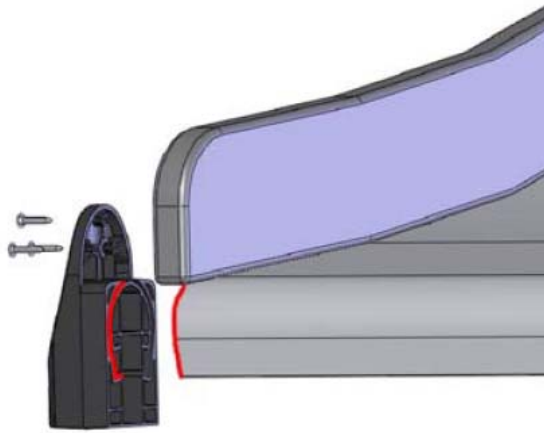

LAPPSET

DEEP FOUNDATION

SLIDE WOOD

DATE: 3.11.2017

4(5)

○ 707133	PCS	○ 901868	PCS	○ 901879	PCS	⑥ 909210	PCS	⑦ 905051	PCS	⑧ 980128	PCS
	1		2		2		4		4		6
10x80x745		Ø30x598				M8x40		Ø24/8.4		Ø7x40	

DET 6

Insert sheet metal IN to the plastic cover.