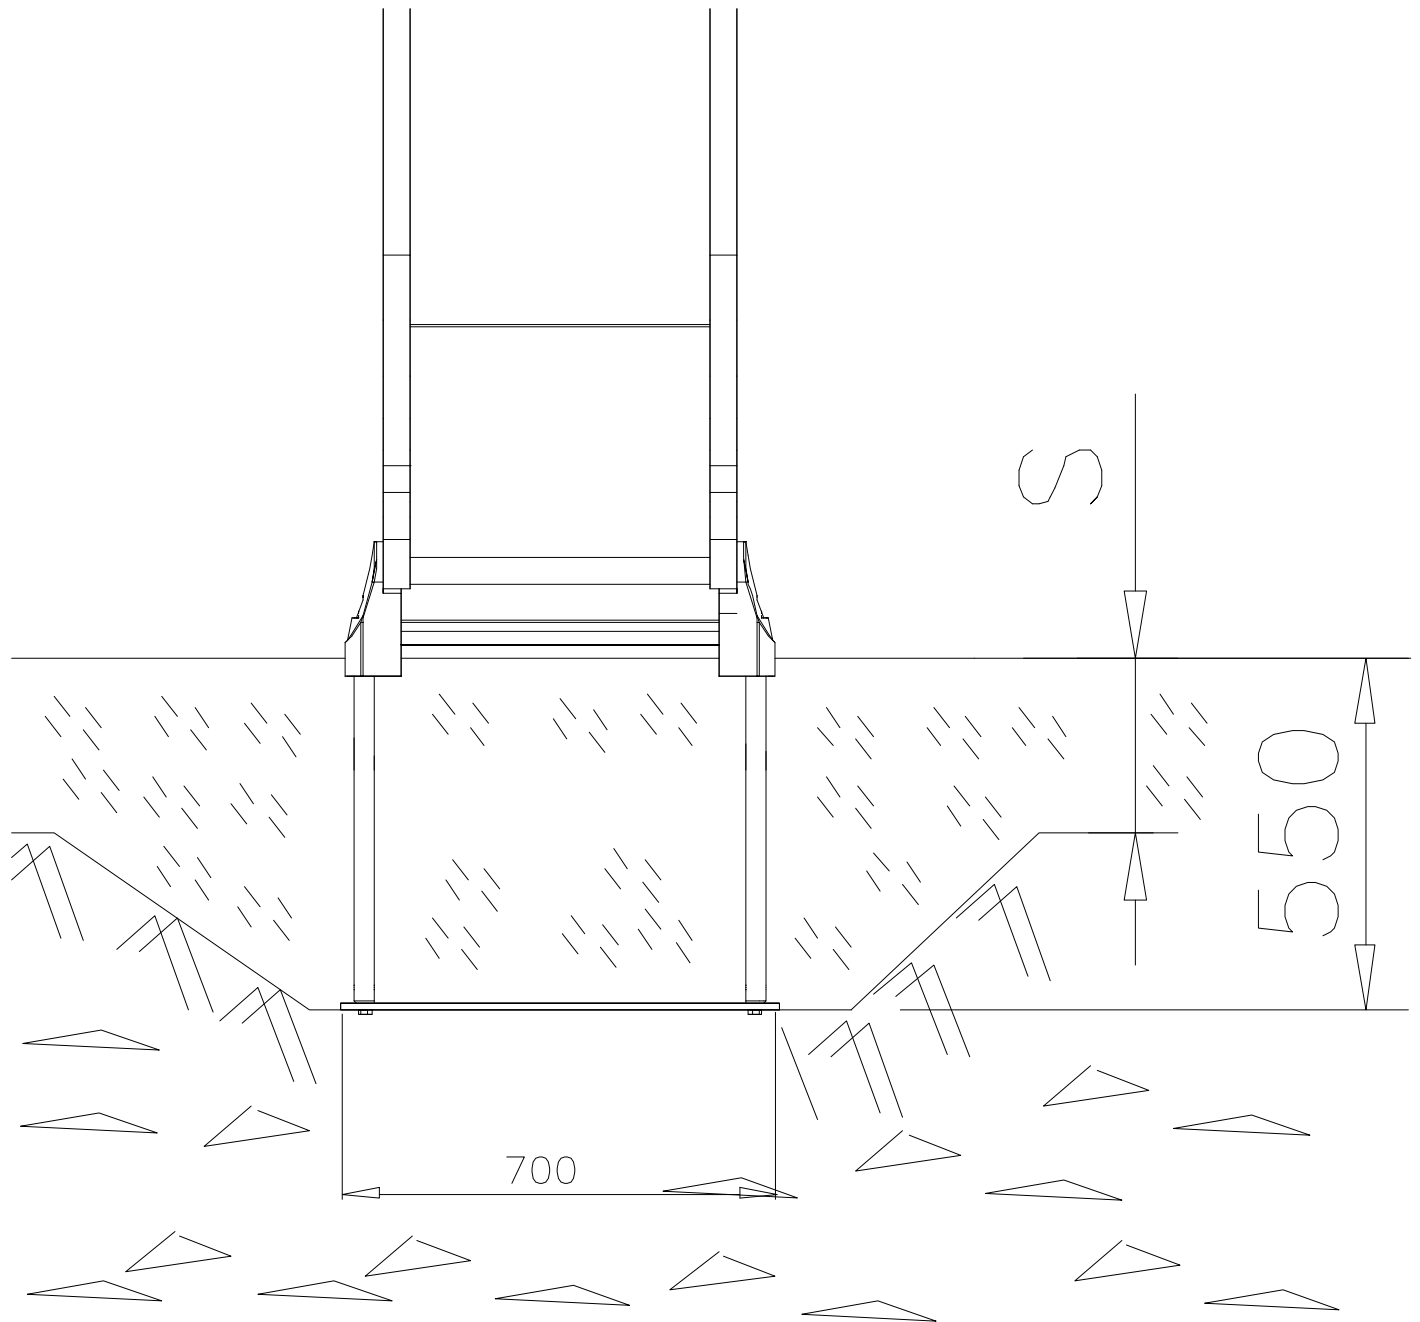

② 905104	PCS		PCS
	4		
 M10	PCS		PCS

905104

LAPPSET® DEEP FOUNDATION

FOOT

DATE: 15.5.2018

1(1)

①	909511	PCS	②	909519	PCS
		1		1	
	90x90x650		50x380x380		

③	909637	PCS	④	909638	PCS
		4		8	
	M10		Ø20/10.5		

⑤	909639	PCS	⑥	905104	PCS
		4		4	
	M10x25		M10		

OPTION FOOT

①	911155	PCS		PCS
		1		
	90x90x650			

LAPPSET

DEEP FOUNDATION

SLIDE WOOD

DATE: 22.5.2015

1(1)