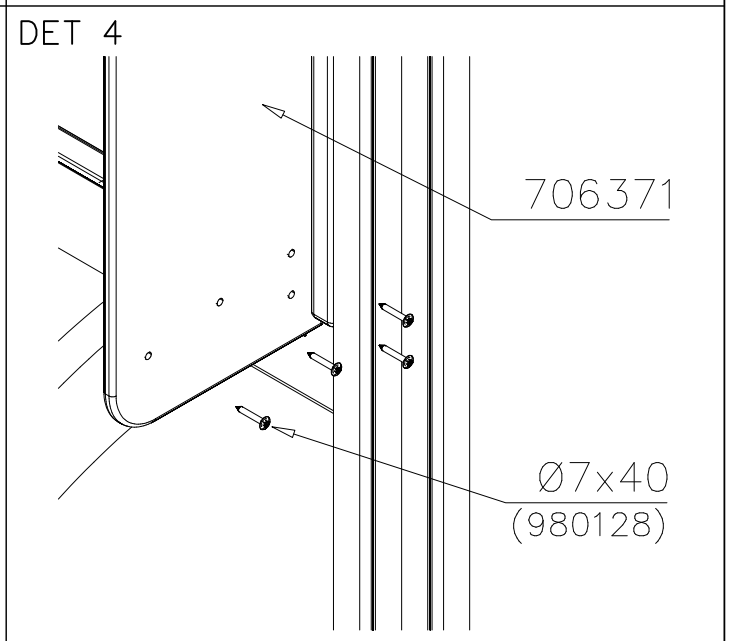

LAPPSET

DEEP FOUNDATION

SLIDE WOOD

DATE: 3.11.2017

4(5)

○ 707133	PCS	○ 901868	PCS	○ 901879	PCS	⑥ 909210	PCS	⑦ 905051	PCS	⑧ 980128	PCS
	1		2		2		4		4		6
10x80x745		Ø30x598				M8x40		Ø24/8.4		Ø7x40	

DET 6

Insert sheet metal IN to the plastic cover.