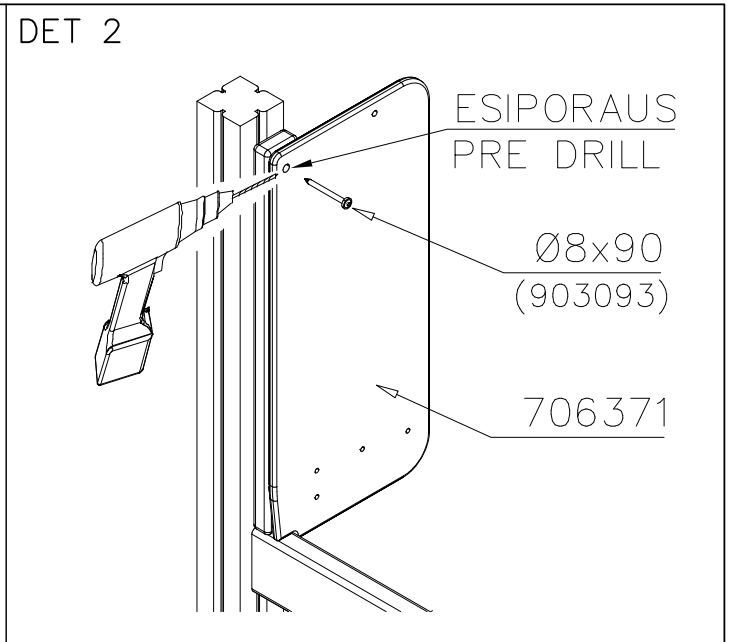

LAPPSET

DEEP FOUNDATION

SLIDE WOOD

DATE: 3.11.2017

4(5)

○ 707133	PCS	○ 901868	PCS	○ 901879	PCS	⑥ 909210	PCS	⑦ 905051	PCS	⑧ 980128	PCS
	1		2		2		4		4		6
10x80x745		Ø30x598				M8x40		Ø24/8.4		Ø7x40	

DET 6

Insert sheet metal IN to the plastic cover.