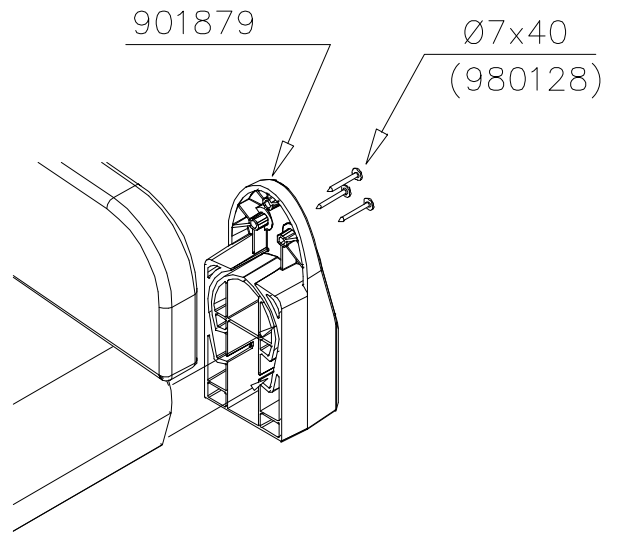

LAPPSET

DEEP FOUNDATION

SLIDE WOOD

DATE: 3.11.2017

4(5)

○ 707133	PCS	○ 901868	PCS	○ 901879	PCS	⑥ 909210	PCS	⑦ 905051	PCS	⑧ 980128	PCS
	1		2		2		4		4		6
10x80x745		Ø30x598				M8x40		Ø24/8.4		Ø7x40	

DET 6

Insert sheet metal IN to the plastic cover.