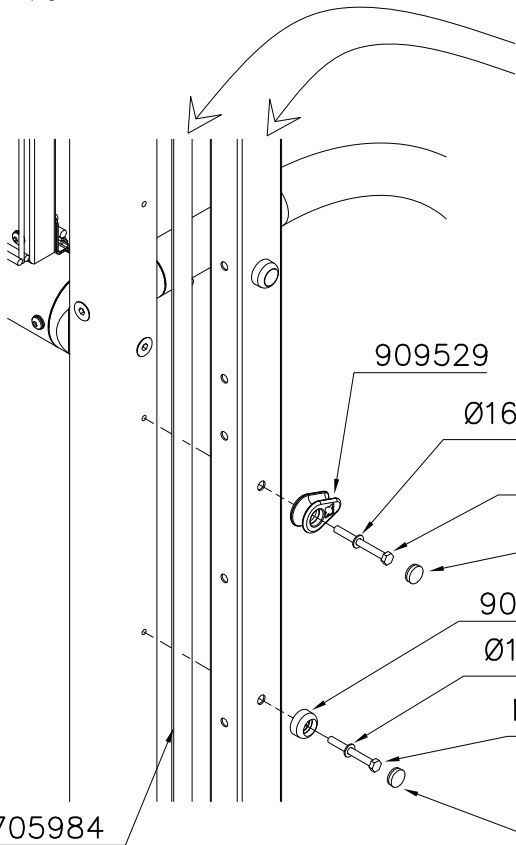

Product label is delivered by one of following ways:

1) Metal product label and screws

- Fasten the label with screws.

2) Label sticker

- Clean the painted metal or plywood surface from dirt and moisture. Fasten the sticker as shown in the figure 2.
- Note. Do not attach the sticker to rough surfaced laminate or painted wood.

| | | | |
|-----------------------------|-----------|-----------------------------|----------|
| ① 704796 1200x930x21 | PCS 1 | ② 704879 3x30x120mm | PCS 4 |
| ③ 902830 | PCS 1 | ④ 908093 5x48x303 | PCS 2 |
| ⑤ 908124 89x859x1056 | PCS 1 | ⑥ 909109 M12x40 | PCS 6 |
| ⑦ 909110 M12x120 | PCS 6 | ⑧ 909256 Ø16/8.4x1.6 | PCS 6 |
| ⑨ 909644 M12 | PCS 12 | ⑩ 909852 M8x30 | PCS 3 |
| ⑪ 980154 Ø24/13 | PCS 12 | ⑫ 980160 M8 | PCS 3 |
| | PCS | | PCS |
| | PCS | | PCS |

DET 1

DET 2

DET 3

DET 4

DET 5

DET 6

| | | | |
|---|-----------|---|-----------|
| ① 704849  1150x3160x2100 | PCS 1 | ② 705984  3x30x3000mm | PCS 2 |
| ③ 707204 -705  15x814x992 | PCS 2 | ④ 707208 -705  15x814x925 | PCS 1 |
| ⑤ 900965  M10 | PCS 10 | ⑥ 901302  Ø20/10.5x2 | PCS 24 |
| ⑦ 902234  M12 | PCS 2 | ⑧ 904133  M10x80 | PCS 2 |
| ⑨ 904800  GL75x1-3,5 | PCS 2 | ⑩ 904899  Ø60x2.5 | PCS 2 |
| ⑪ 904911  M12x120 | PCS 4 | ⑫ 904917  M10x100 | PCS 2 |
| ⑬ 904919  Ø88.9x530 | PCS 2 | ⑭ 905083  Ø32 | PCS 12 |
| ⑮ 905103  PT-28/32-H | PCS 2 | ⑯ 905112  Ø22 | PCS 20 |

DET 13

704849

DET 14

Note! Rotate clip around if you have to tighten the rope.

DET 10

HUOM: Kiinnitä solukuminauha putkipalkkiin 908070 ja avaa reiät.

NOTE: Attach the cellular rubber tape to hollow section 908070 and drill holes through it.