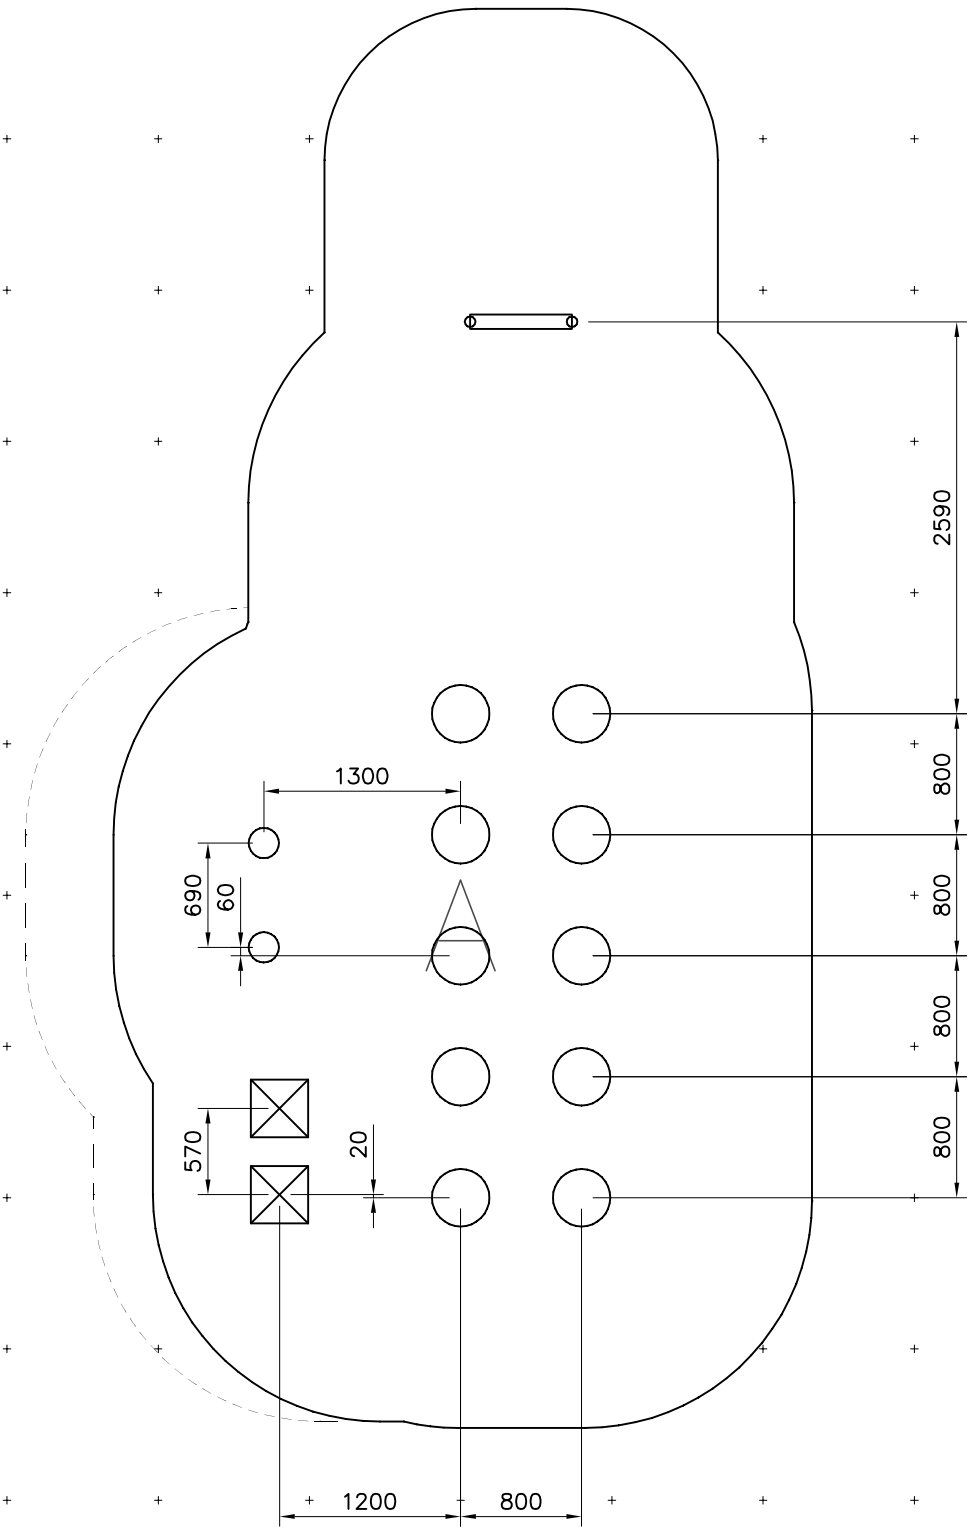

EN/AS Impact Area 34.2 m²

Falling Space 36.9 m²

+ Grid size = 1000mm +