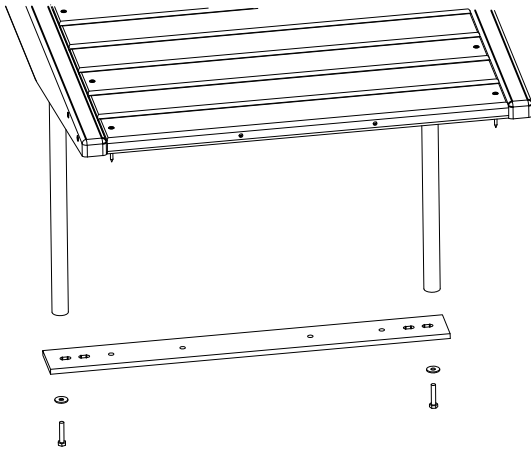

LAPPSET® FASTENER KIT

707888

DATE: 16.3.2021

3(3)

DEEP MOUNTING (704431)

DET 7

DET 8

DET 9