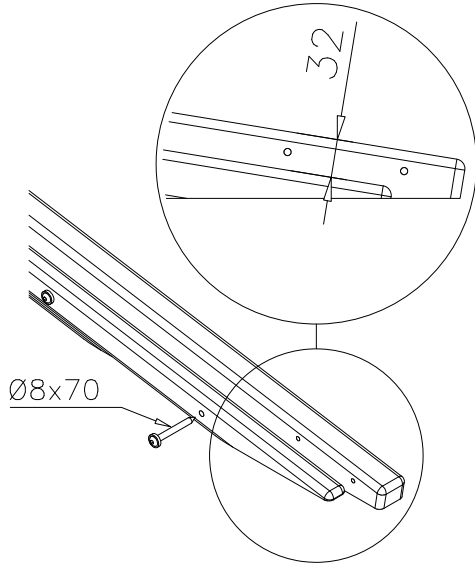

DET 3

LAPPSET® FASTENER KIT

707888

DATE: 16.3.2021

2(3)

DET 1