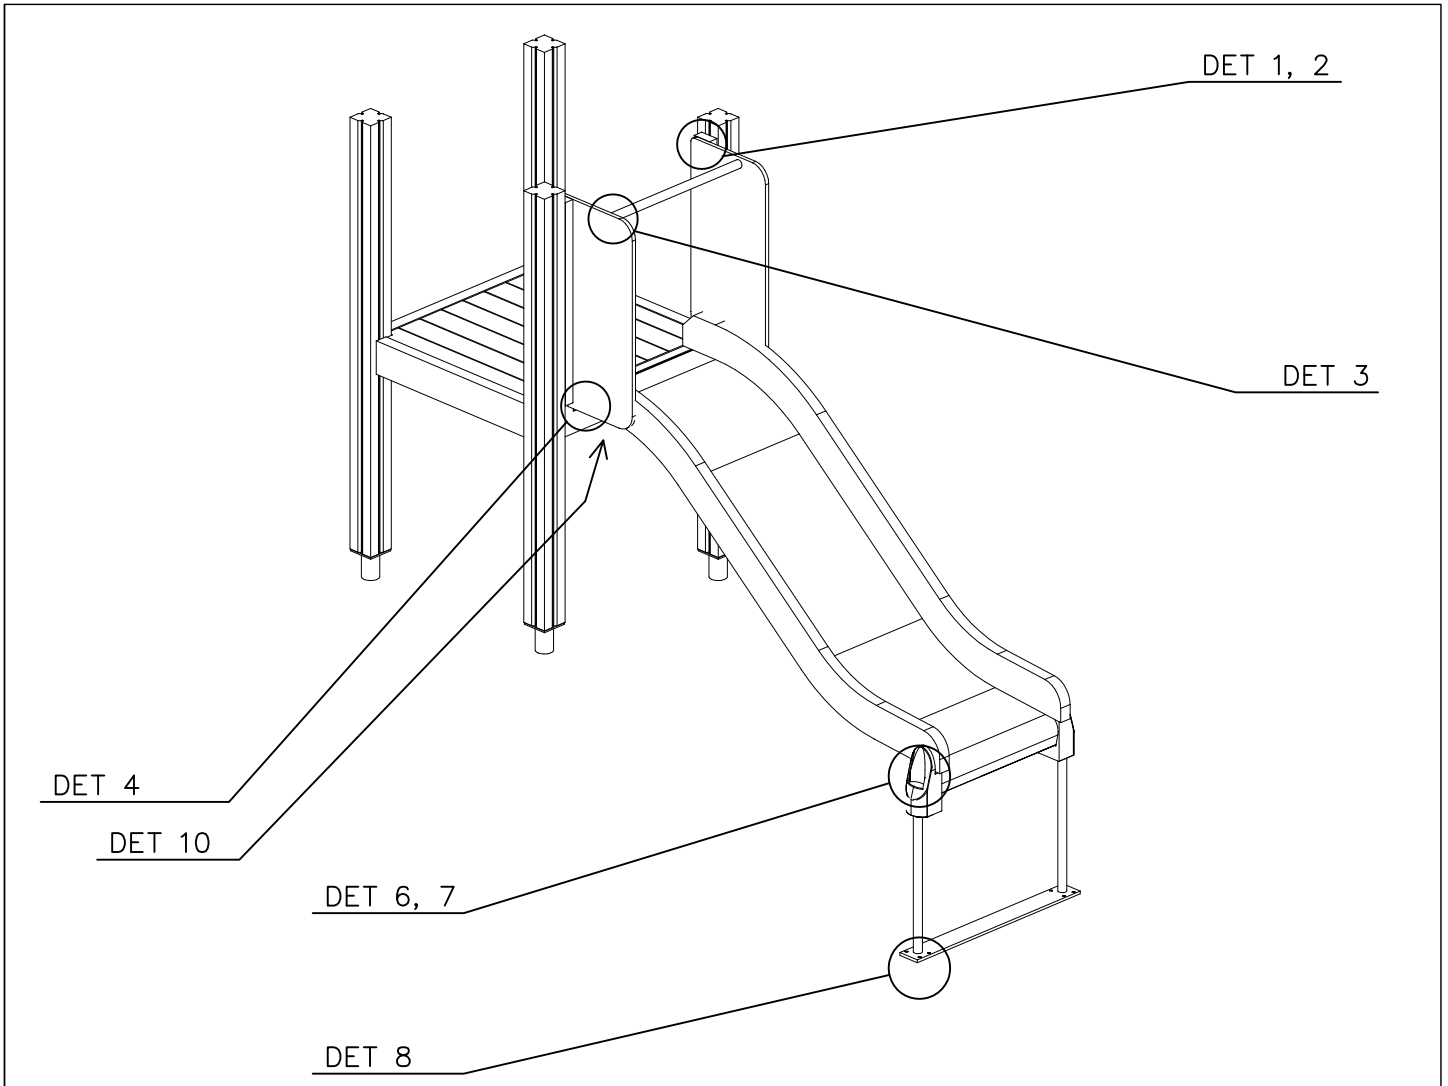

LAPPSET®

DEEP FOUNDATION

SLIDE WOOD

DATE: 3.11.2017

1(5)

SLIDE OPTIONS

706450 +1470	706450-602 DARK BROWN 706450-603 LIGHT BROWN 706450-604 LIGHT GRAY	
706452 +870	706452-602 DARK BROWN 706452-603 LIGHT BROWN 706452-604 LIGHT GRAY	

WALL OPTIONS

706371	706371-701 BLUE 706371-702 YELLOW 706371-703 LIME 706371-704 DRARK GRAY 706371-705 LIGHT GRAY 706371-706 RED	706371-707 GREEN 706371-708 FUXIA