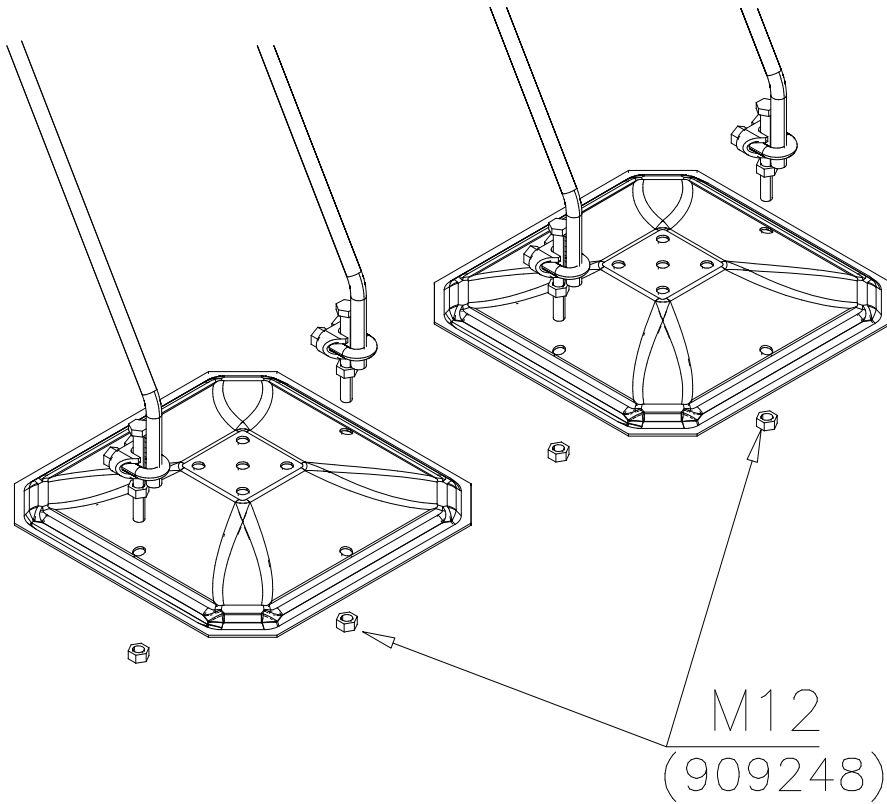

LAPPSET® DEEP FOUNDATION

707864

DATE: 16.6.2017

1(3)

DET 1