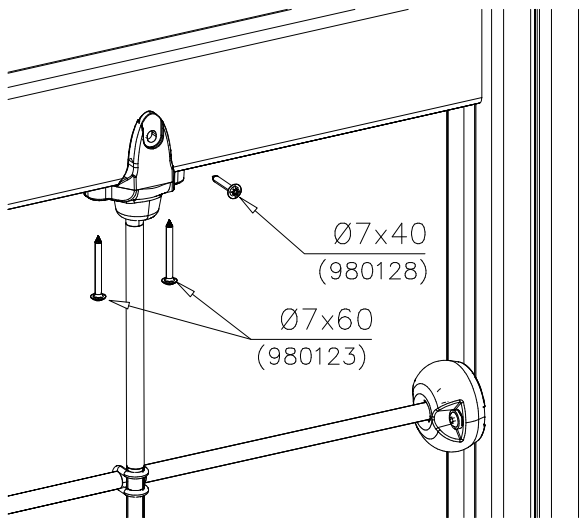

NET OPTIONS

706935

1600x1505

706935-301	BLUE
706935-302	RED
706935-303	BEIGE
706935-304	GREY
706935-305	BLACK
706935-306	YELLOW

DET 1

DET 2