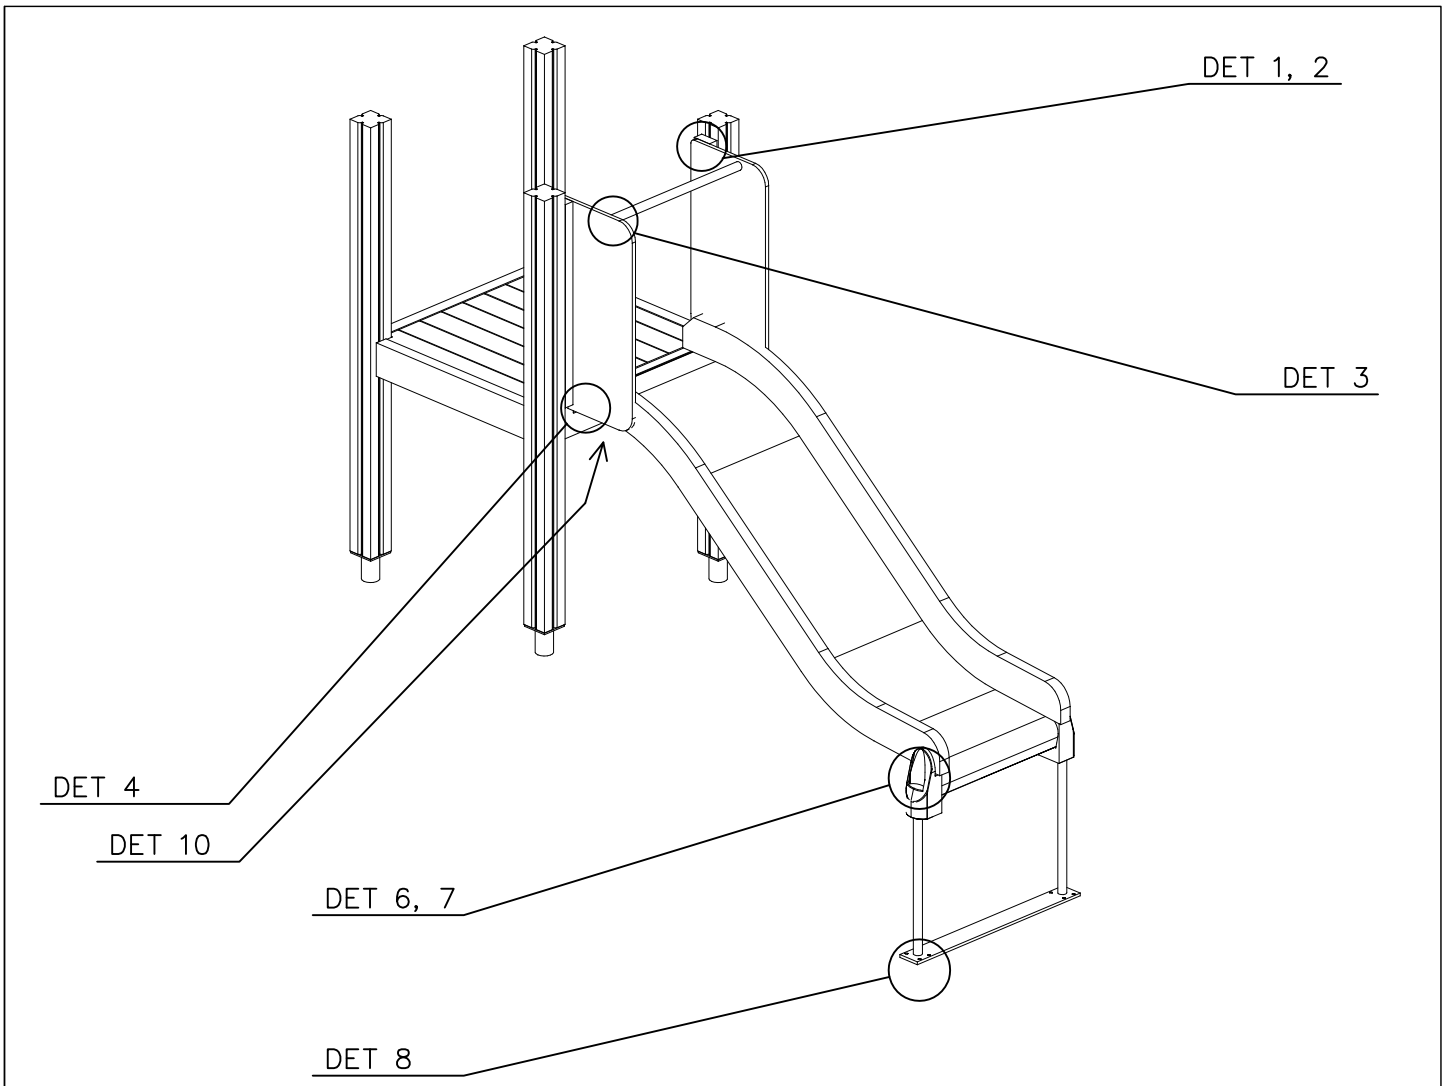

LAPPSET®

DEEP FOUNDATION

SLIDE WOOD

DATE: 3.11.2017

1(5)

SLIDE OPTIONS

706450 +1470	706450-602 DARK BROWN 706450-603 LIGHT BROWN 706450-604 LIGHT GRAY	
706452 +870	706452-602 DARK BROWN 706452-603 LIGHT BROWN 706452-604 LIGHT GRAY	

WALL OPTIONS

706371	706371-701 BLUE 706371-702 YELLOW 706371-703 LIME 706371-704 DRARK GRAY 706371-705 LIGHT GRAY 706371-706 RED	706371-707 GREEN 706371-708 FUXIA