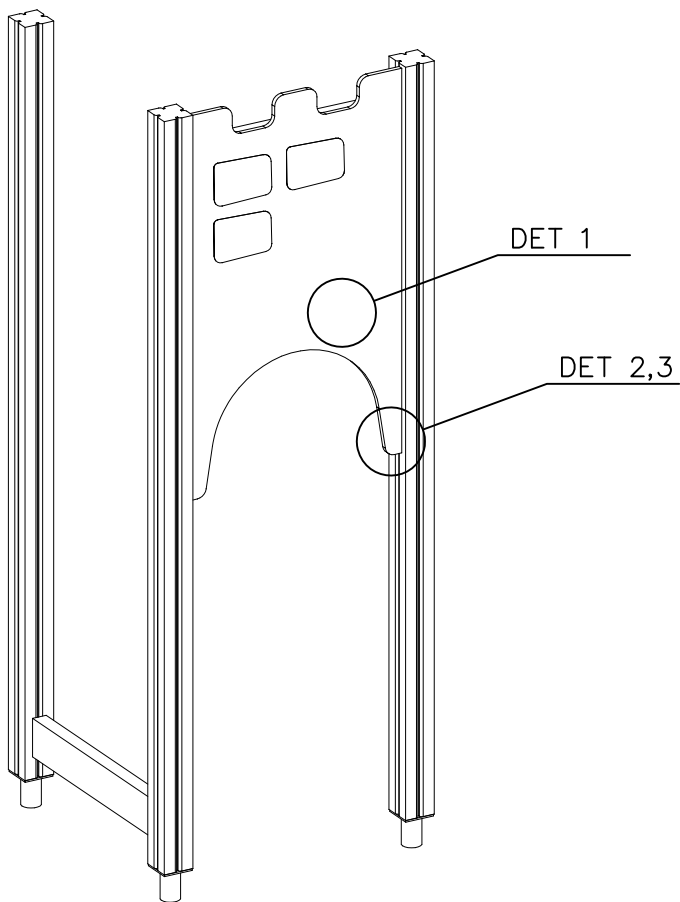

① 903215	PCS	② 909852	PCS
	2		2
		M8x30	
③ 909256	PCS	④ 909633	PCS
	4		2
Ø16/8.4x1.6		M8	
⑤ 980123	PCS	⑥ 980128	PCS
	2		6
Ø7x60		Ø7x40	

COLOR OPTIONS

- -605 DARK GRAY
- -606 LIGHT GRAY
- -607 RED
- -608 BLUE
- -610 YELLOW
- -611 LIME
- -609 GREEN
- -612 FUXIA