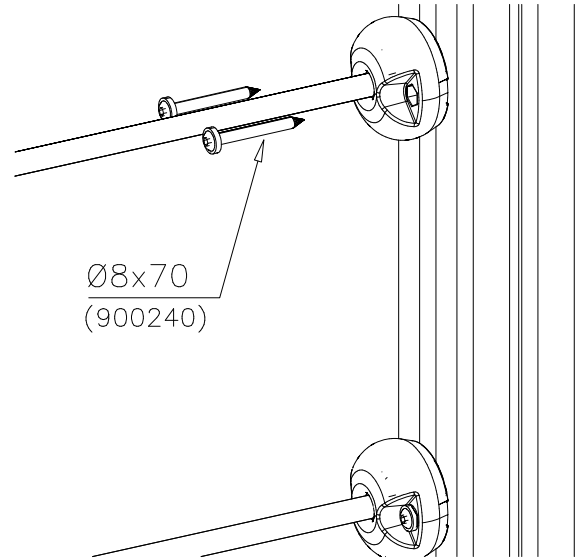

NET OPTIONS

706935

1600x1505

706935-301	BLUE
706935-302	RED
706935-303	BEIGE
706935-304	GREY
706935-305	BLACK
706935-306	YELLOW

DET 1

DET 2