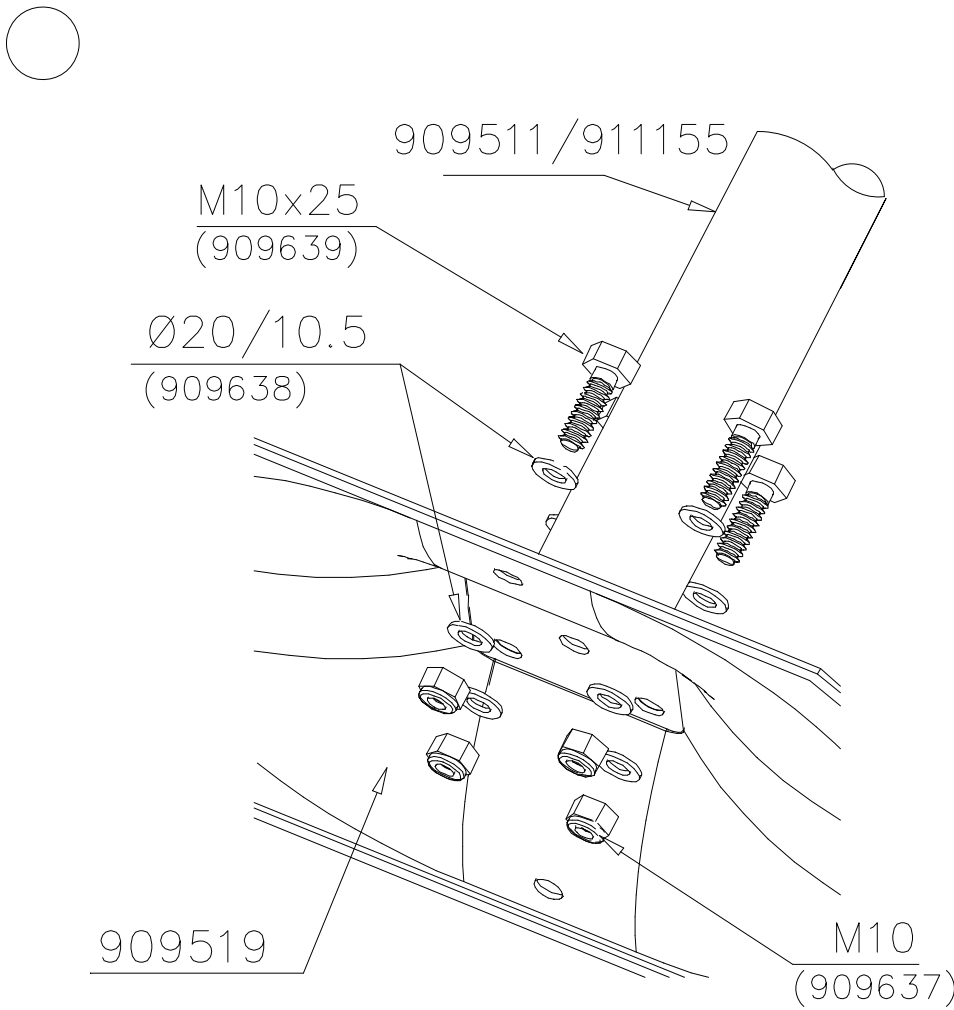

② 905104	PCS		PCS
	4		
			
M10			
	PCS		PCS

905104

LAPPSET® DEEP FOUNDATION

FOOT

DATE: 15.5.2018

1(1)

①	909511	PCS	②	909519	PCS
		1			1
	90x90x650			50x380x380	

③	909637	PCS	④	909638	PCS
		4			8
	M10			Ø20/10.5	