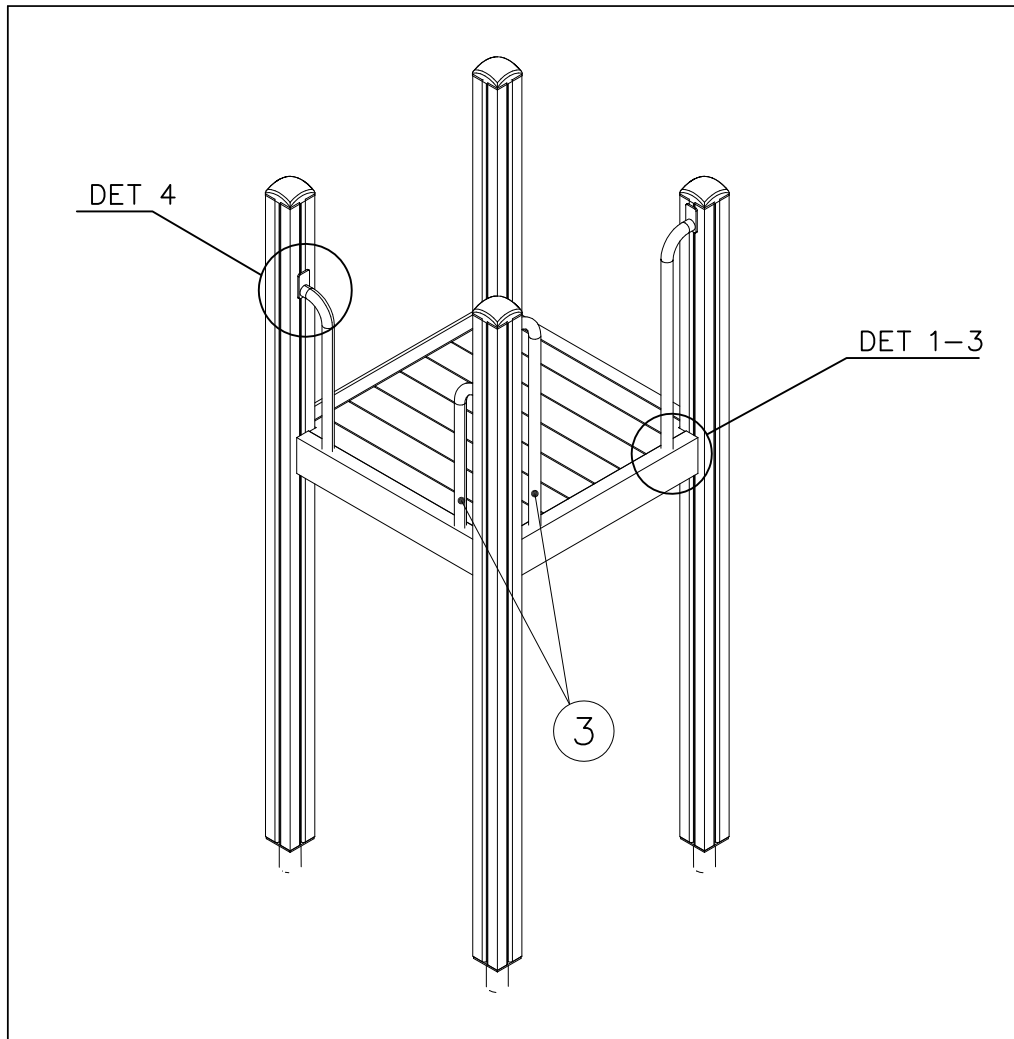

① 900240 Ø8x70	PCS 1	② 900727 M10x80	PCS 1
	PCS		PCS
③ 907688 765	PCS 1	③ 907701 545	PCS 1
	PCS		PCS
	PCS		PCS
	PCS		PCS
	PCS		PCS
	PCS		PCS
	PCS		PCS