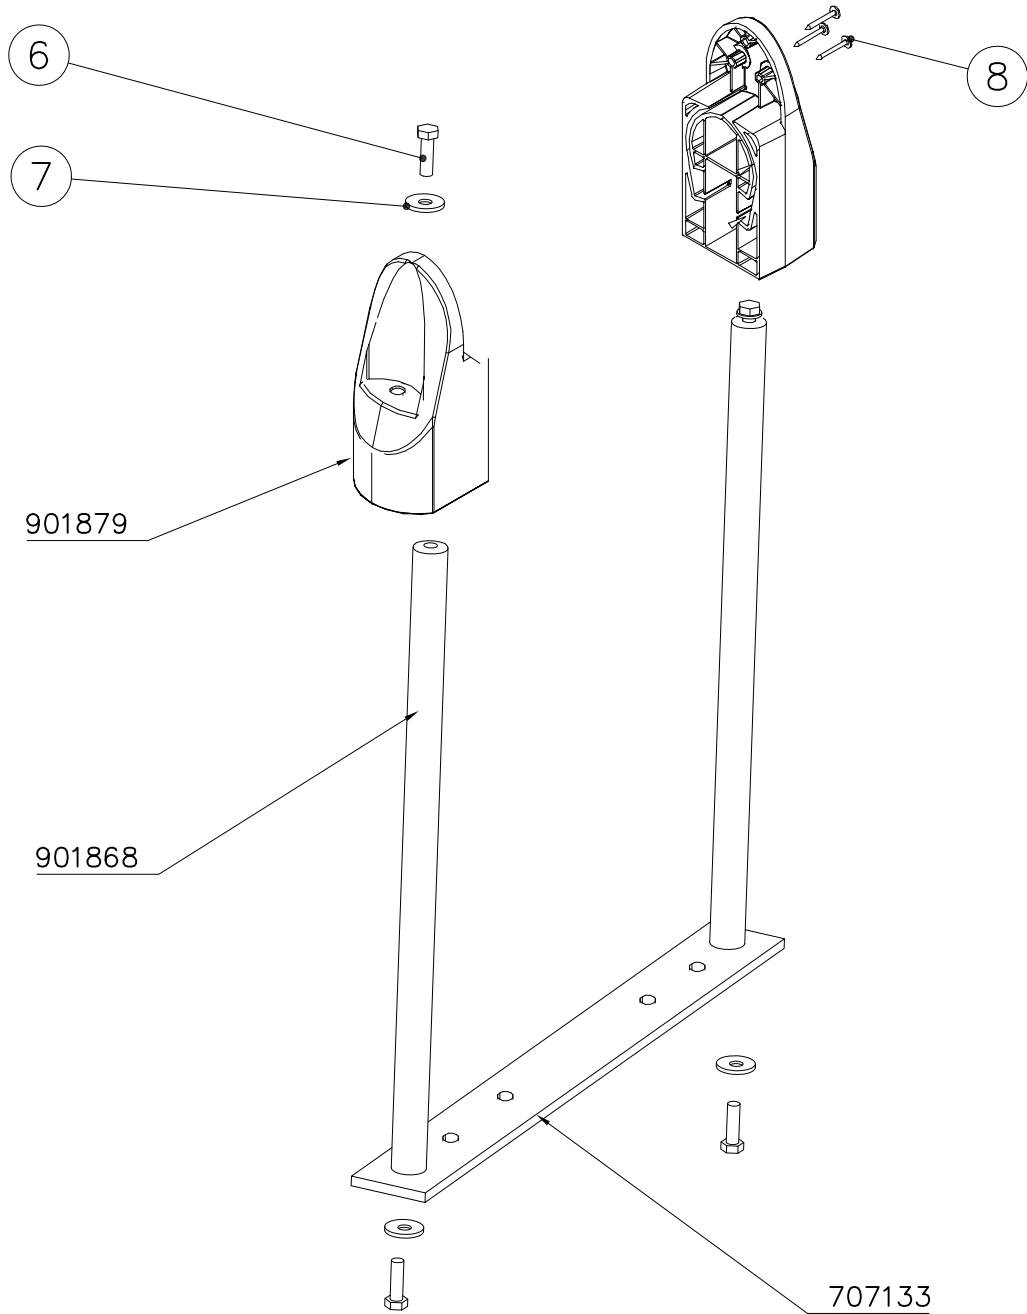

LAPPSET

DEEP FOUNDATION

SLIDE WOOD

DATE: 3.11.2017

4(5)

○ 707133	PCS	○ 901868	PCS	○ 901879	PCS	⑥ 909210	PCS	⑦ 905051	PCS	⑧ 980128	PCS
	1		2		2		4		4		6
10x80x745		Ø30x598				M8x40		Ø24/8.4		Ø7x40	

DET 6

Insert sheet metal IN to the plastic cover.