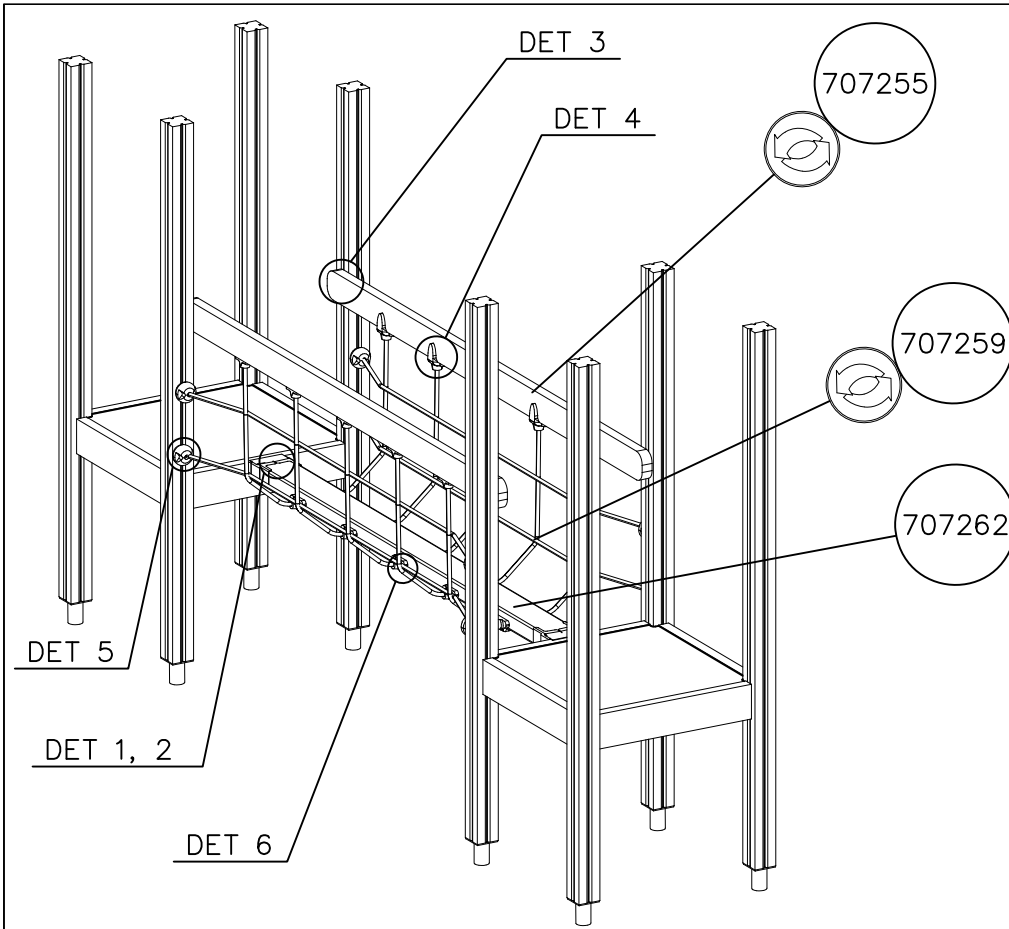

① 707255	PCS	② 707259	PCS
	2		2
45x120x2480		2340x800	
③ 707262	PCS	④ 980123	PCS
	1		40
		Ø7x60	
⑤ 980128	PCS	⑥ 909232	PCS
	28		4
Ø7x40		8x120	
⑦ 900240	PCS	⑧ 980151	PCS
	16		4
8x70		Ø16/8.4	
⑨ 905083	PCS	⑩ 905112	PCS
	4		8
Ø32		Ø22	
	PCS		PCS
	PCS		PCS
	PCS		PCS