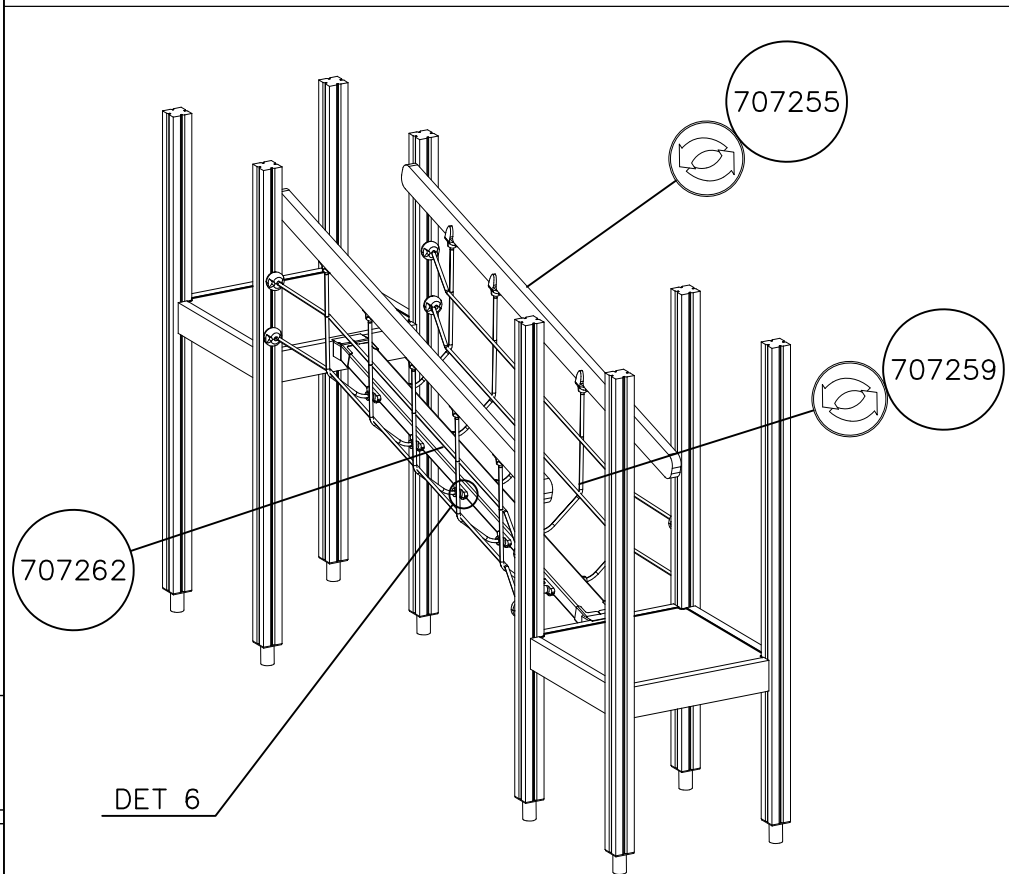

① 707255	PCS	② 707259	PCS
	2		2
45x120x2480		2340x800	
③ 707262	PCS	④ 980123	PCS
	1		40
		Ø7x60	
⑤ 980128	PCS	⑥ 909232	PCS
	28		4
Ø7x40		8x120	
⑦ 900240	PCS	⑧ 980151	PCS
	16		4
8x70		Ø16/8.4	
⑨ 905083	PCS	⑩ 905112	PCS
	4		8
Ø32		Ø22	
	PCS		PCS
	PCS		PCS
	PCS		PCS