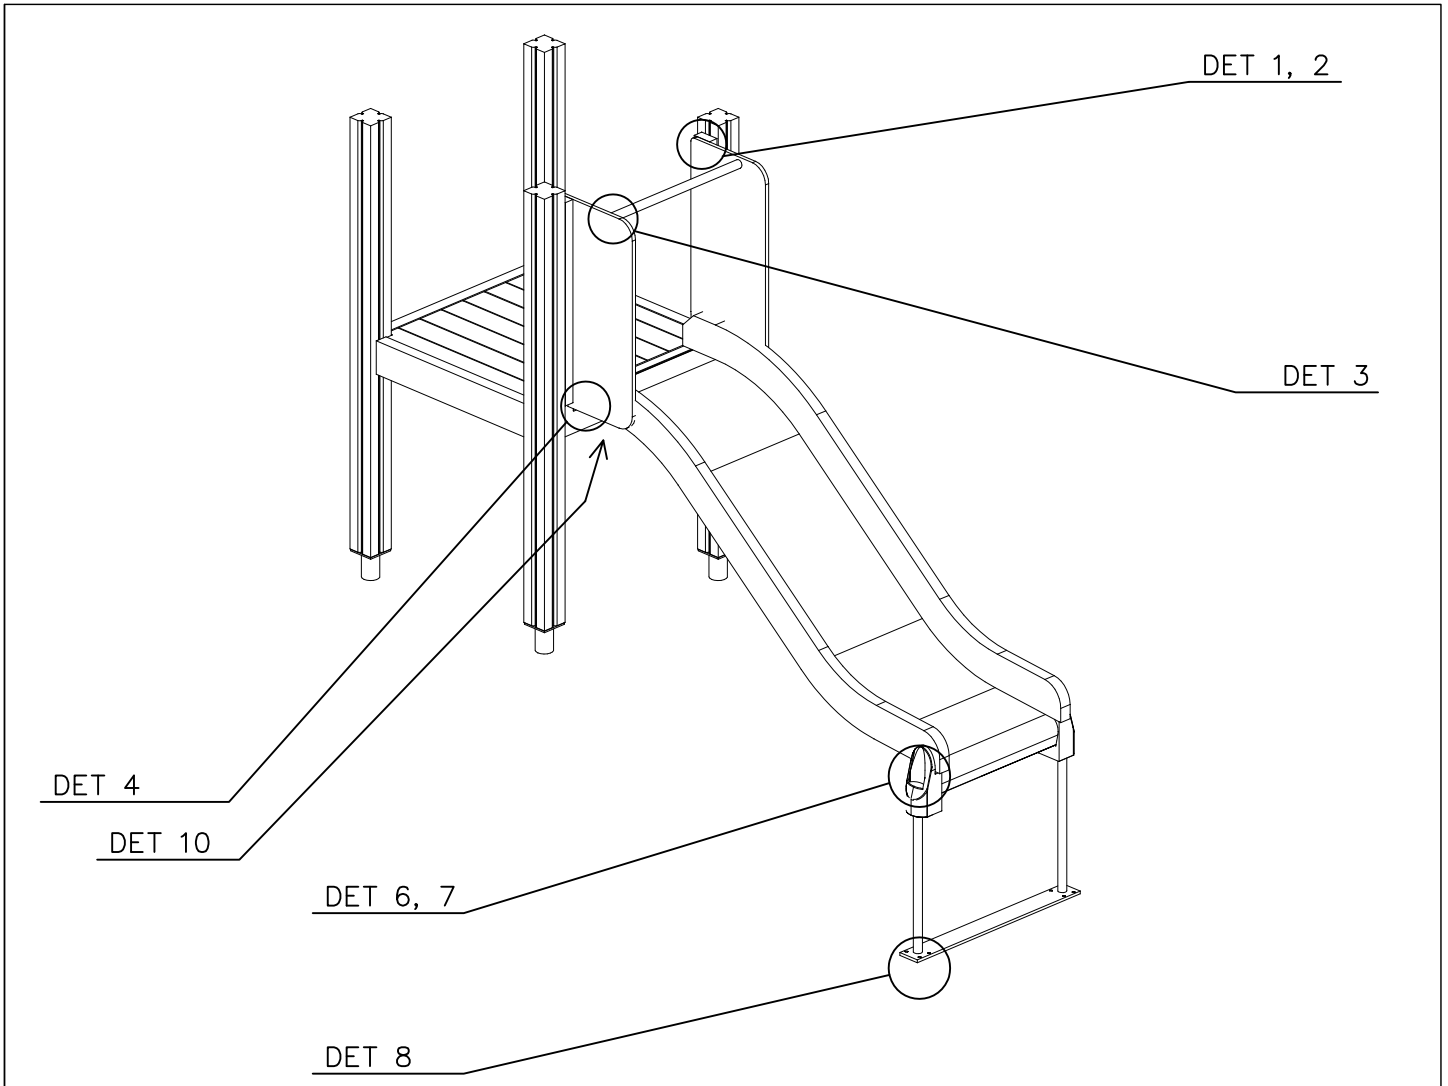

SLIDE OPTIONS

706450 +1470	706450-602 DARK BROWN 706450-603 LIGHT BROWN 706450-604 LIGHT GRAY	
706452 +870	706452-602 DARK BROWN 706452-603 LIGHT BROWN 706452-604 LIGHT GRAY	

WALL OPTIONS

706371	706371-701 BLUE 706371-702 YELLOW 706371-703 LIME 706371-704 DRARK GRAY 706371-705 LIGHT GRAY 706371-706 RED	706371-707 GREEN 706371-708 FUXIA