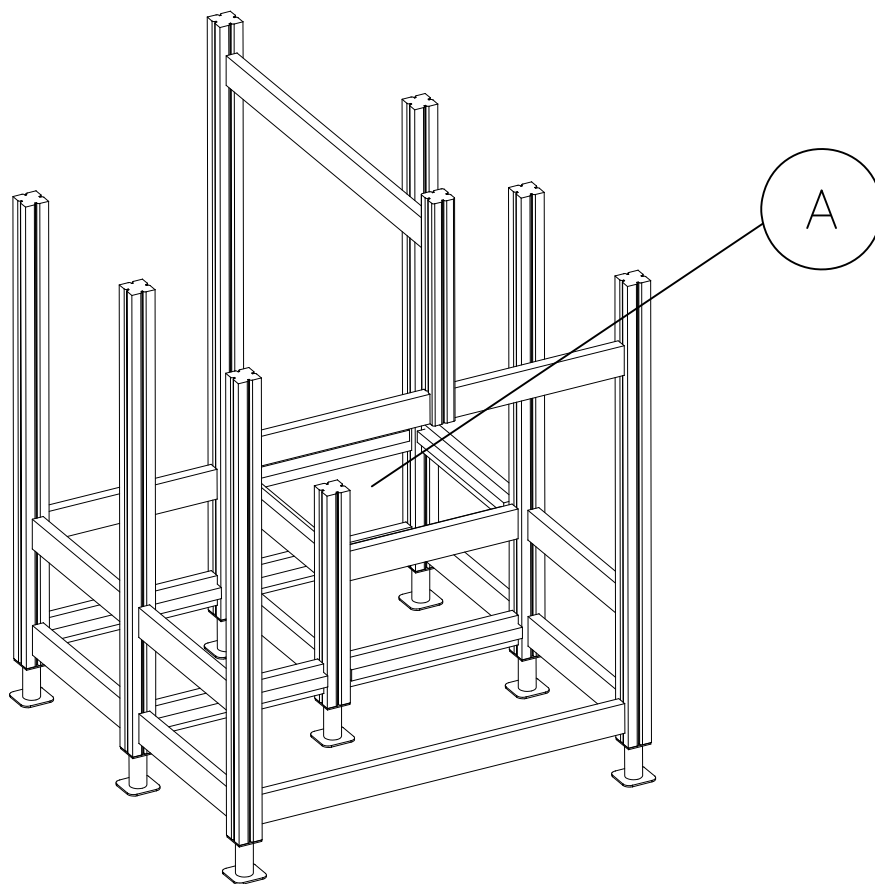

- EN/AS Impact Area 12.9 m²
- - - Falling Space 19.6 m²
Max Falling Height 750 mm

<p>DET 1</p> 	<p>DET 2</p> 	<p>DET 3</p> 	

DATE: 21.6.2021

DATE: 21.6.2021

1:50

(A)

(B)

(C)