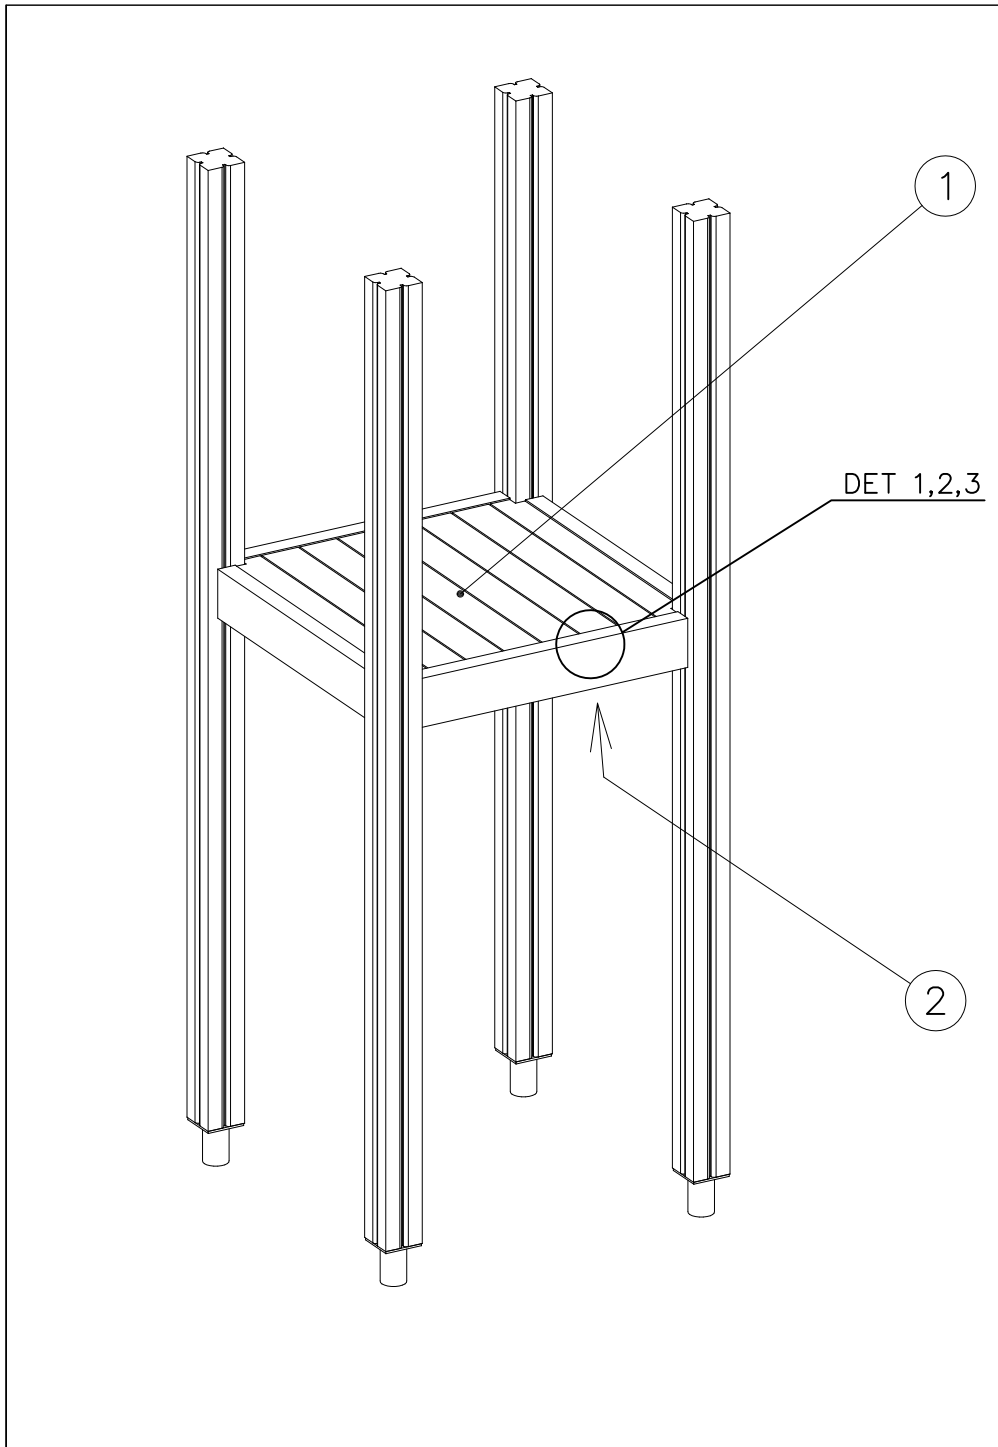

DET 2

① 008986	PCS	② 706443	PCS
	1		2
750x750		32x45x702	
③ 900240	PCS	④ 980101	PCS
	6		8
Ø8x70		Ø4.5x70	
	PCS		PCS
	PCS		PCS
	PCS		PCS