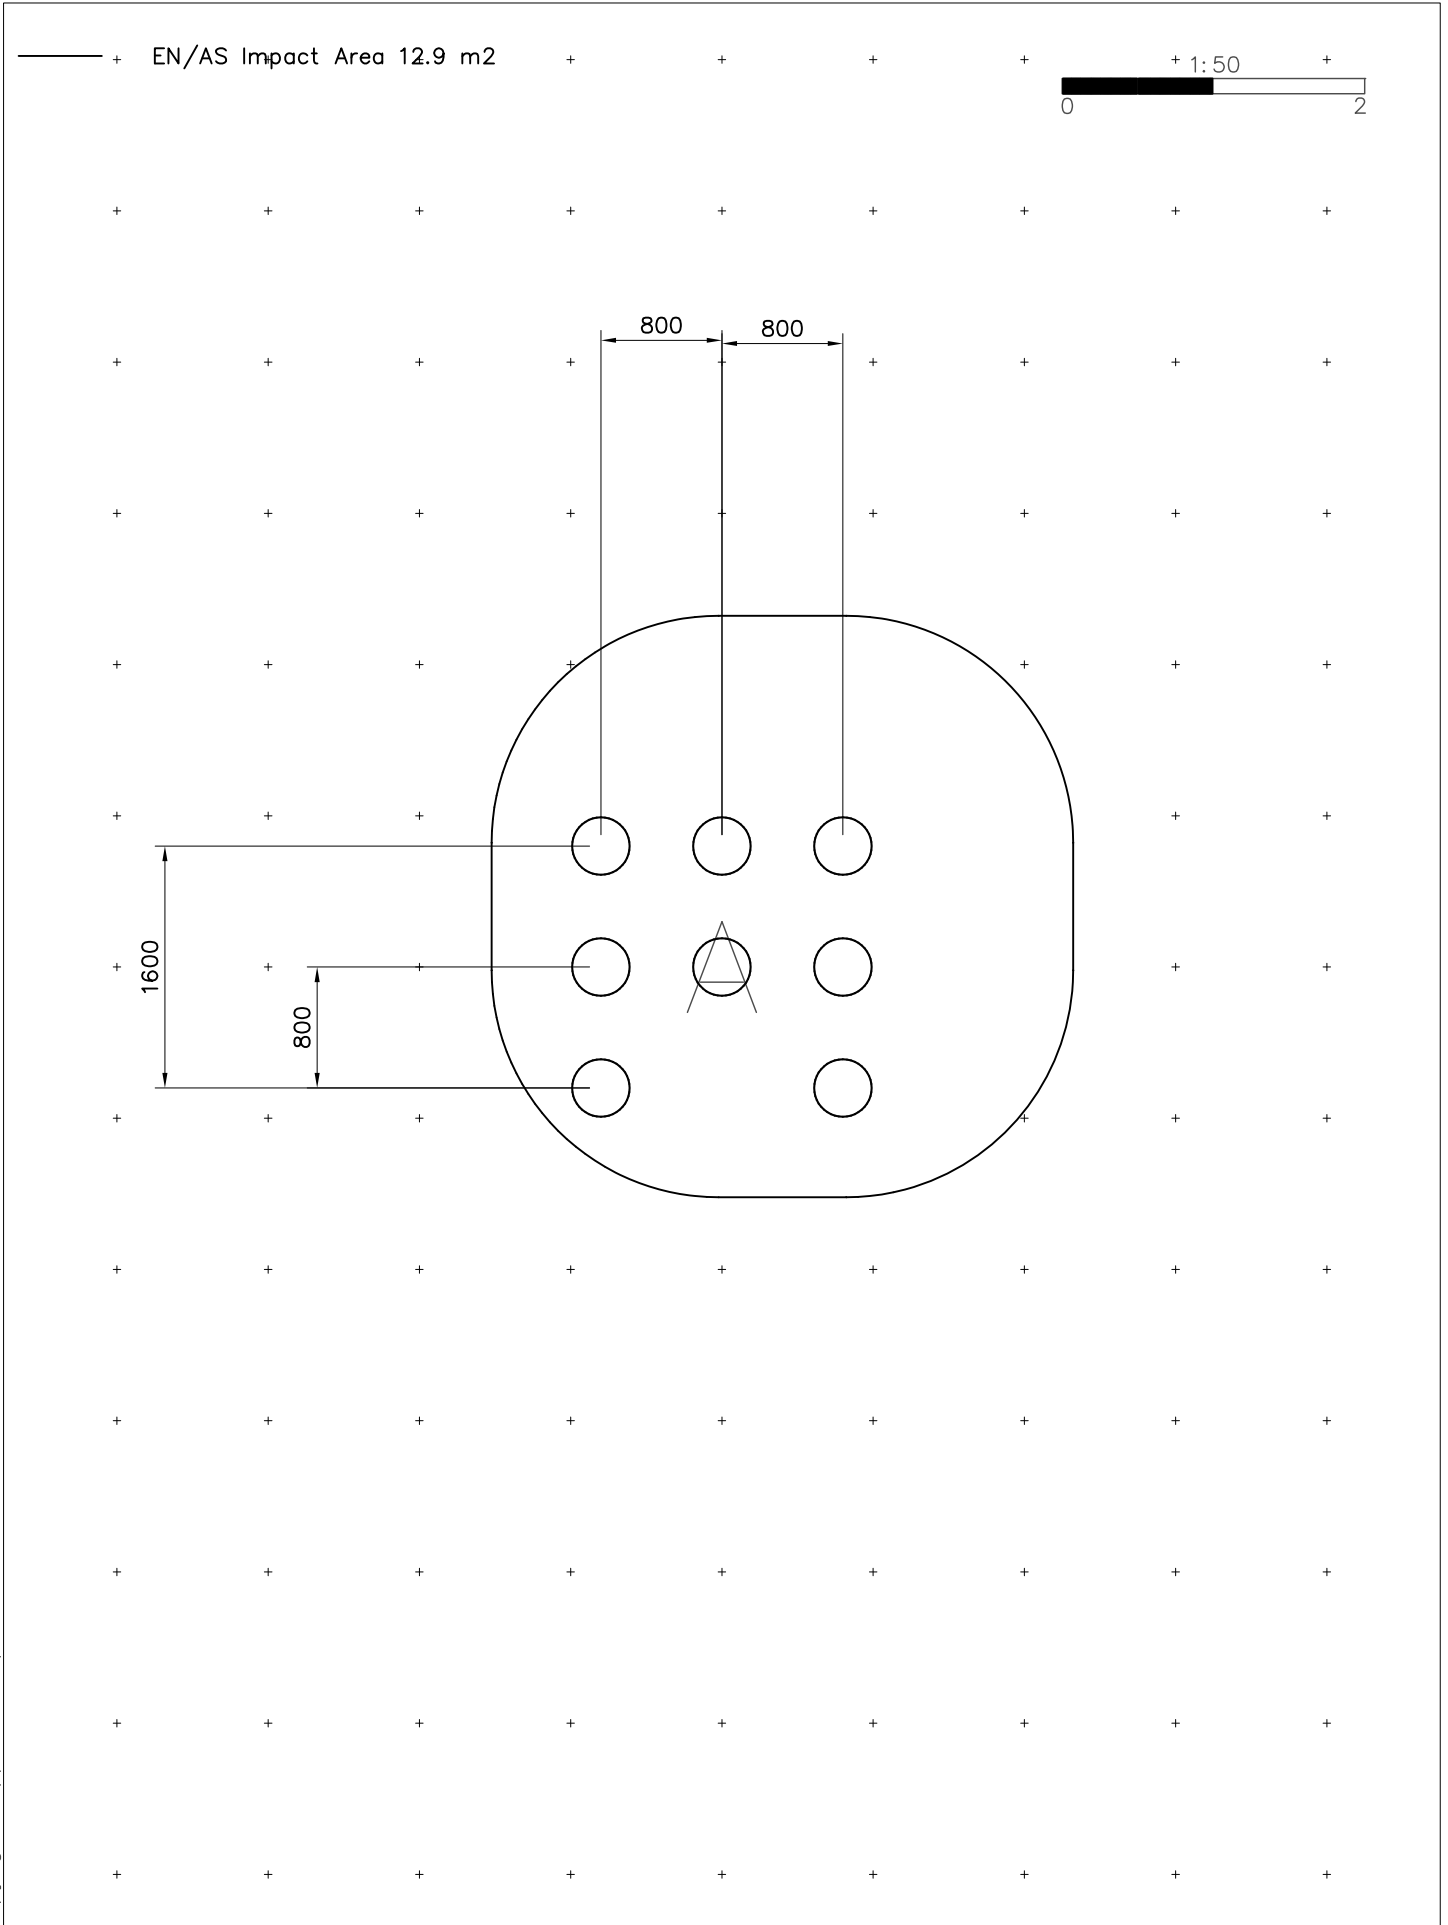

- EN/AS Impact Area 12.9 m²
- - - Falling Space 19.6 m²
Max Falling Height 750 mm

<p>DET 1</p> 	<p>DET 2</p> 	<p>DET 3</p> 	

DATE: 21.6.2021

DATE: 21.6.2021

1:50

(A)

(B)

(C)