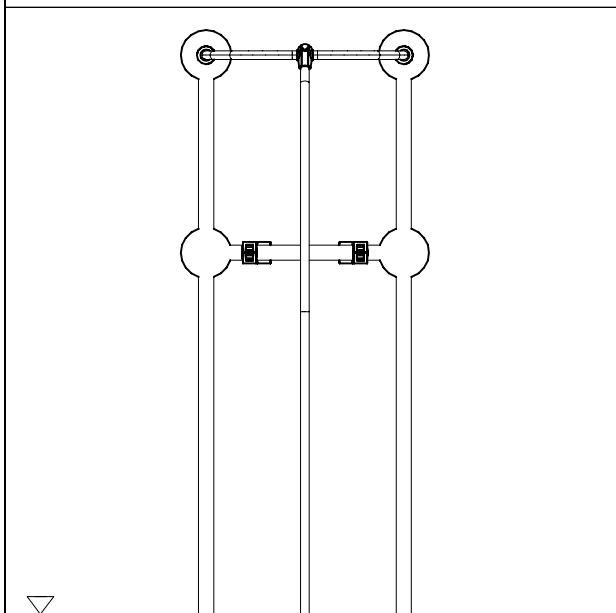

① 900342	PCS	② 901900	PCS
	2		2
M8x16		20.5x36.2x56	
③ 901902	PCS	④ 904516	PCS
	2		1
30.7x60.9x100		Ø33.7x2.6x1157	
⑤ 904520	PCS	⑥ 909850	PCS
	2		1
60-33,7		M8x25	
⑦ 980150	PCS		PCS
	1		
M8			
	PCS		PCS

392
784

605