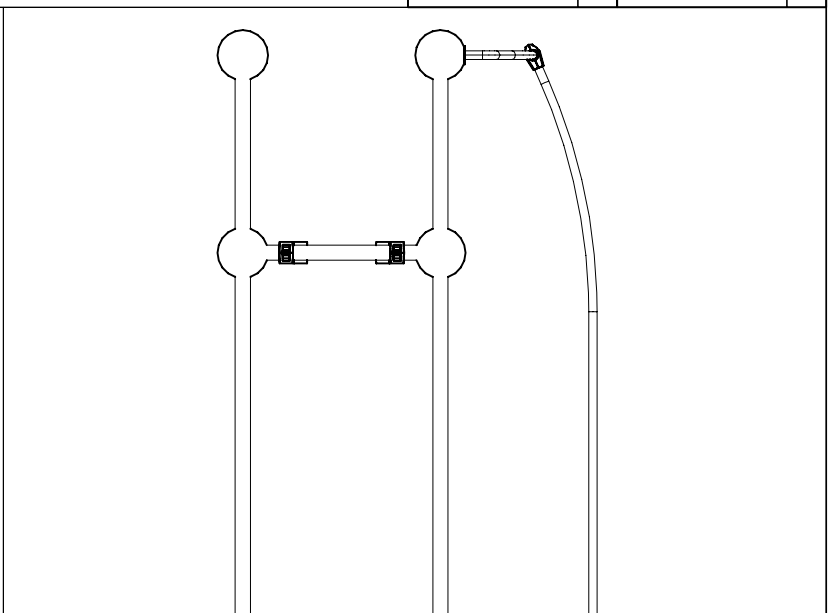

① 900342	PCS	② 901900	PCS
	2		2
M8x16		20.5x36.2x56	
③ 901902	PCS	④ 904516	PCS
	2		1
30.7x60.9x100		Ø33.7x2.6x1157	
⑤ 904520	PCS	⑥ 909850	PCS
	2		1
60-33,7		M8x25	
⑦ 980150	PCS		PCS
	1		
M8			
	PCS		PCS

392
784

605