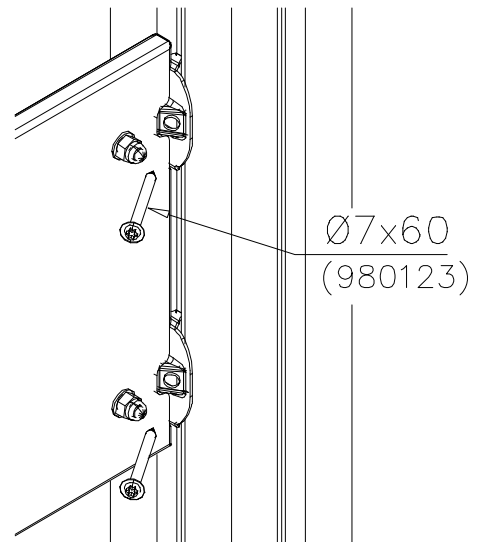

GAME WALL OPTIONS

706766	706772	706308	707453
640x702	640x702	640x702	640x702
707209	705705	707433	707386
640x702	640x702	640x702	640x702
709403	709358	709405	
640x702	640x702	420x702	

DET 1

DET 2