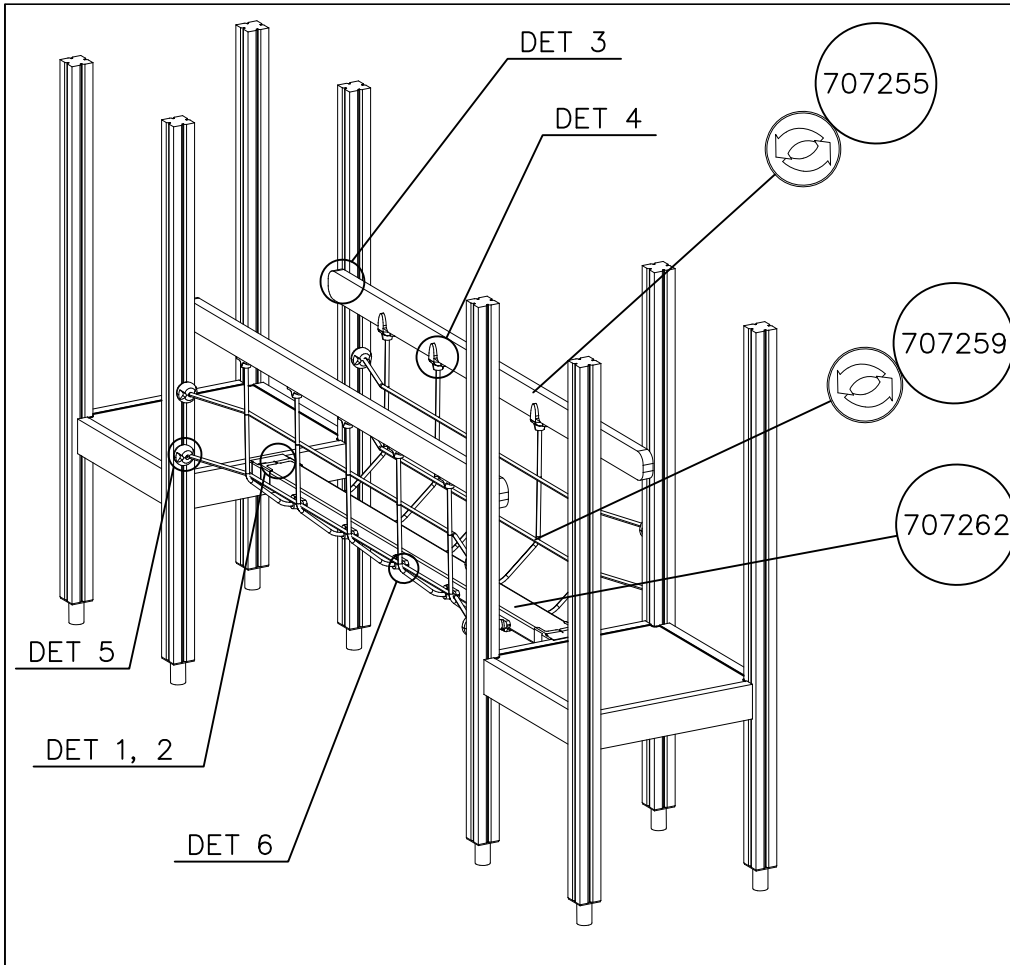

① 707255	PCS	② 707259	PCS
	2		2
45x120x2480		2340x800	
③ 707262	PCS	④ 980123	PCS
	1		40
		Ø7x60	
⑤ 980128	PCS	⑥ 909232	PCS
	28		4
Ø7x40		8x120	
⑦ 900240	PCS	⑧ 980151	PCS
	16		4
8x70		Ø16/8.4	
⑨ 905083	PCS	⑩ 905112	PCS
	4		8
Ø32		Ø22	
	PCS		PCS
	PCS		PCS
	PCS		PCS