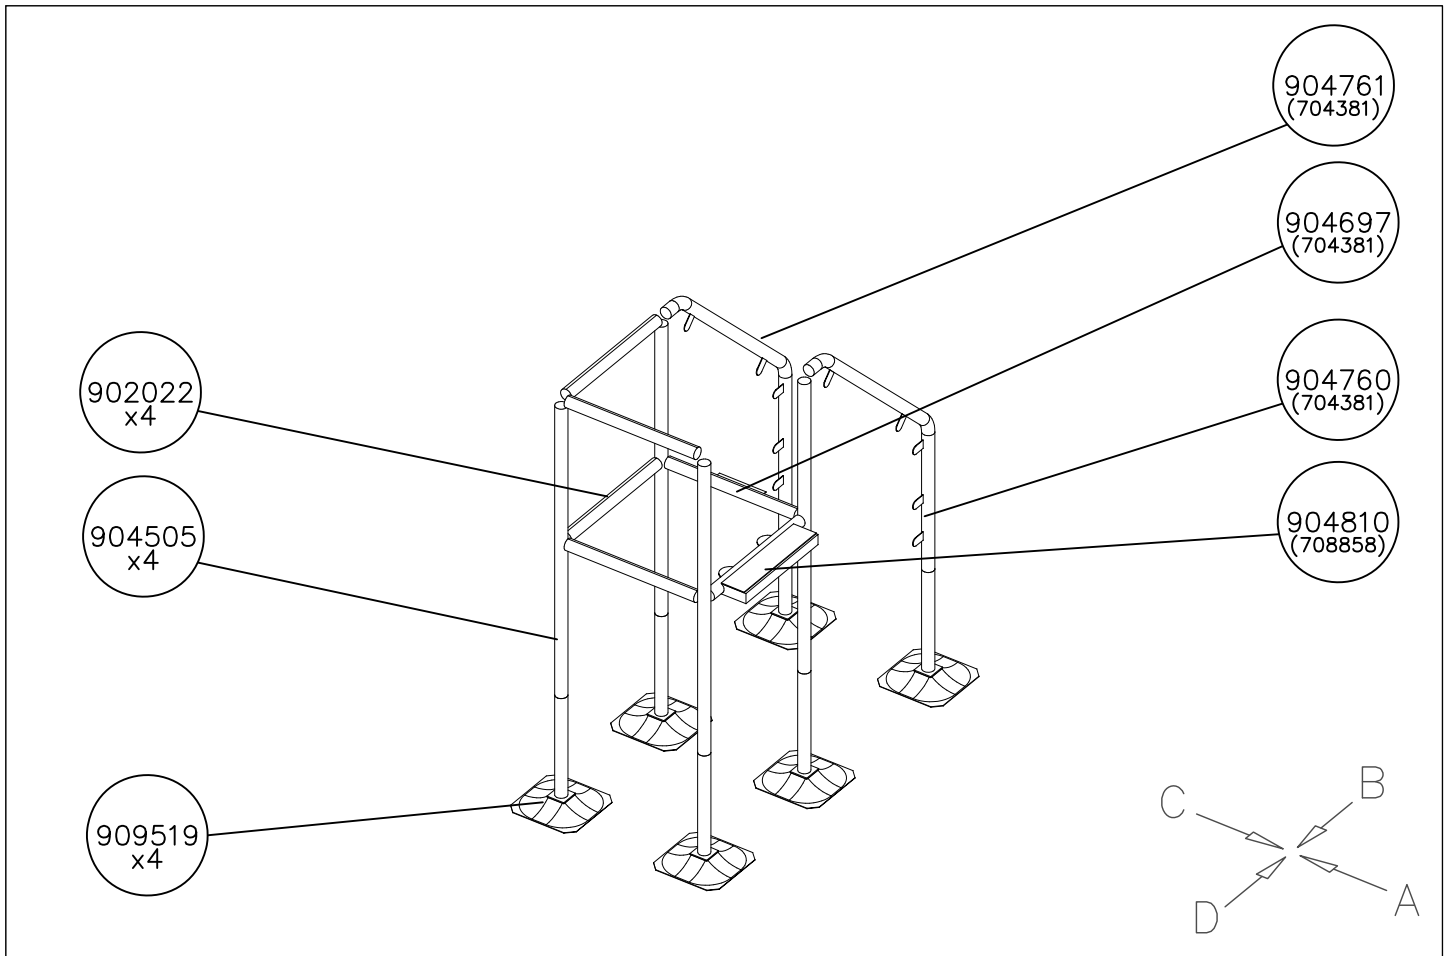

EN/AS Impact Area 19.5 m<sup>2</sup>

Grid size = 500 mm

- EN/AS Impact Area 19.5 m<sup>2</sup>
- - - Falling Space 21.5 m<sup>2</sup>
- Max Falling Height 1000 mm

1:30

1:30

DATE: 7.5.2021

1:50

A

B

C

D

DO NOT TIGHTEN THE JOINTS UNTIL THE STRUCTURE IS COMPLETE.

① 901803	PCS	② 901994	PCS
	2		2
M12x90		Ø190	
③ 902096	PCS	④ 902234	PCS
	4		6
M12x120		M12	
	PCS		PCS
	PCS		PCS
	PCS		PCS
	PCS		PCS
	PCS		PCS
	PCS		PCS