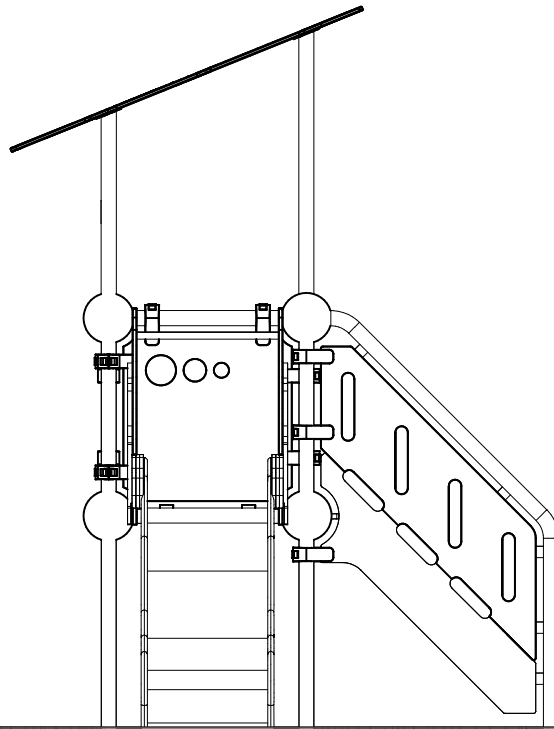

EN/AS Impact Area 19.5 m<sup>2</sup>

Grid size = 500 mm

- EN/AS Impact Area 19.5 m<sup>2</sup>
- - - Falling Space 21.5 m<sup>2</sup>
- Max Falling Height 1000 mm

1:30

1:30

DATE: 7.5.2021

1:50

A

B

C

D

DO NOT TIGHTEN THE JOINTS UNTIL THE STRUCTURE IS COMPLETE.

① 901803	PCS	② 901994	PCS
	2		2
M12x90		Ø190	
③ 902096	PCS	④ 902234	PCS
	4		6
M12x120		M12	
	PCS		PCS
	PCS		PCS
	PCS		PCS
	PCS		PCS
	PCS		PCS
	PCS		PCS