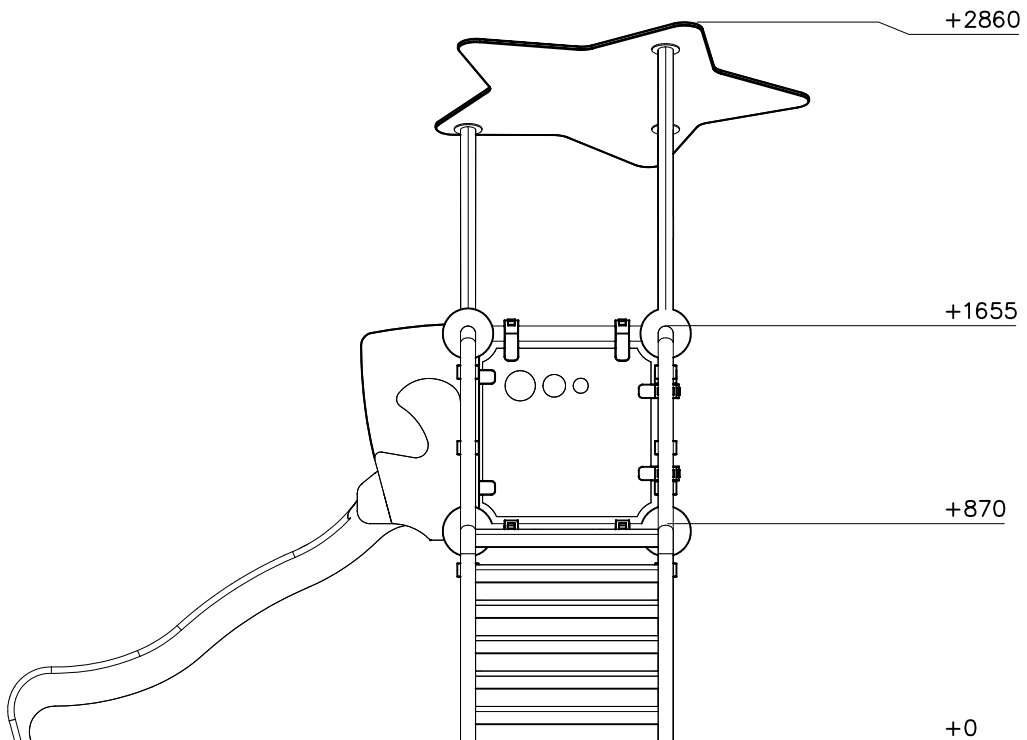

EN/AS Impact Area 19.5 m<sup>2</sup>

Grid size = 500 mm

- EN/AS Impact Area 19.5 m<sup>2</sup>
- - - Falling Space 21.5 m<sup>2</sup>
- Max Falling Height 1000 mm

1:30

1:30

DATE: 7.5.2021

1:50

A

B

C

D

DO NOT TIGHTEN THE JOINTS UNTIL THE STRUCTURE IS COMPLETE.

① 901803	PCS	② 901994	PCS
	2		2
M12x90		Ø190	
③ 902096	PCS	④ 902234	PCS
	4		6
M12x120		M12	
	PCS		PCS
	PCS		PCS
	PCS		PCS
	PCS		PCS
	PCS		PCS
	PCS		PCS