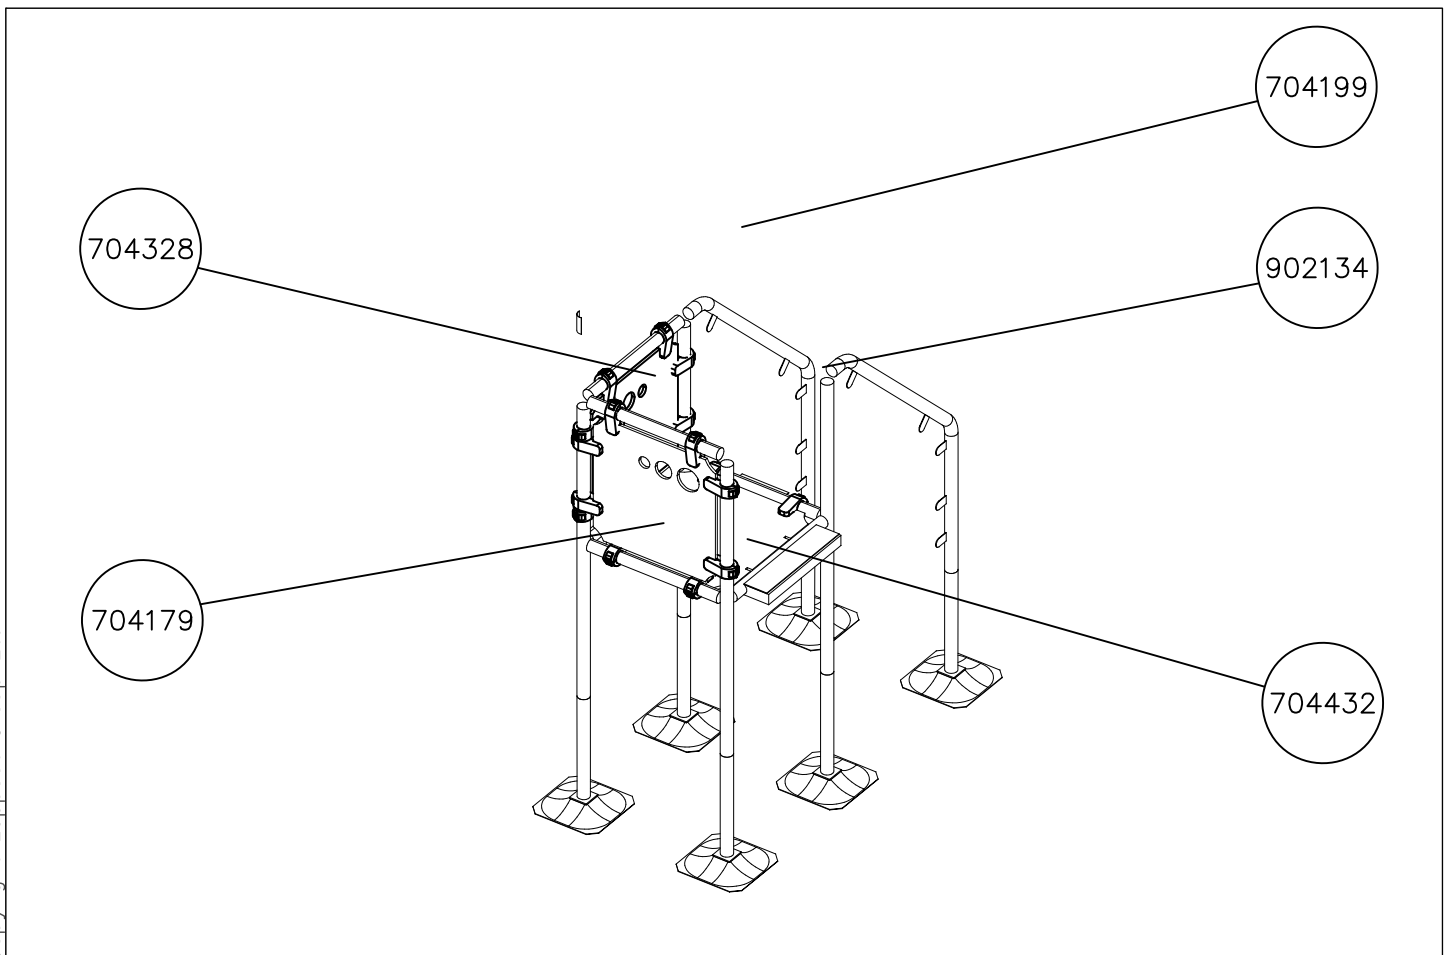

EN/AS Impact Area 19.5 m<sup>2</sup>

Grid size = 500 mm

- EN/AS Impact Area 19.5 m<sup>2</sup>
- - - Falling Space 21.5 m<sup>2</sup>
- Max Falling Height 1000 mm

1:30

1:30

DATE: 7.5.2021

1:50

A

B

C

D

DO NOT TIGHTEN THE JOINTS UNTIL THE STRUCTURE IS COMPLETE.

① 901803	PCS	② 901994	PCS
	2		2
M12x90		Ø190	
③ 902096	PCS	④ 902234	PCS
	4		6
M12x120		M12	
	PCS		PCS
	PCS		PCS
	PCS		PCS
	PCS		PCS
	PCS		PCS
	PCS		PCS