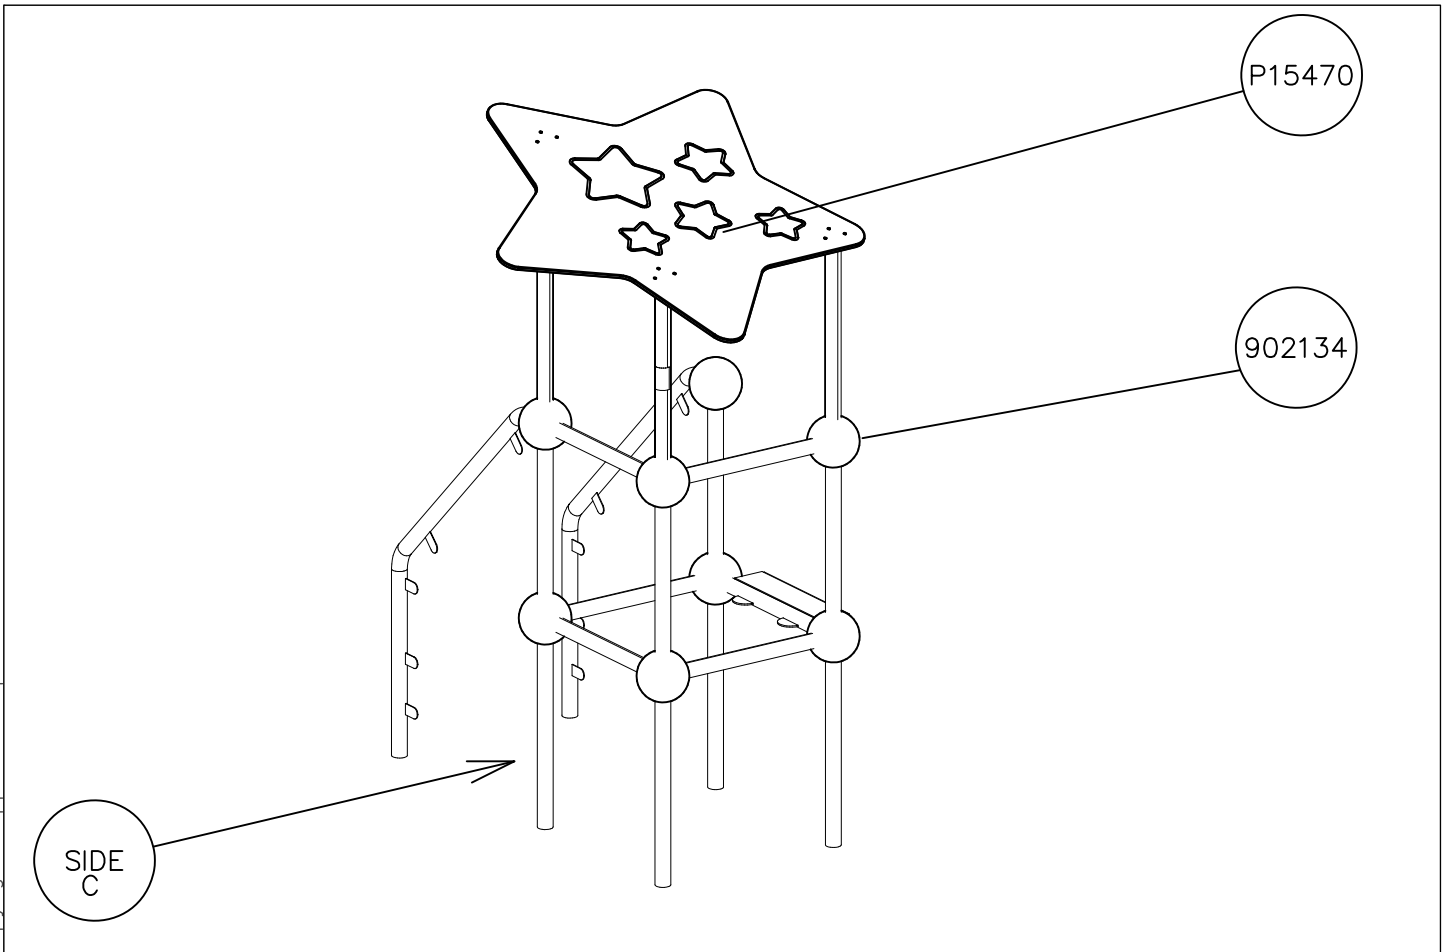

EN/AS Impact Area 19.5 m<sup>2</sup>

Grid size = 500 mm

- EN/AS Impact Area 19.5 m<sup>2</sup>
- - - Falling Space 21.5 m<sup>2</sup>
- Max Falling Height 1000 mm

1:30

1:30

DATE: 7.5.2021

1:50

A

B

C

D

DO NOT TIGHTEN THE JOINTS UNTIL THE STRUCTURE IS COMPLETE.

① 901803	PCS	② 901994	PCS
	2		2
M12x90		Ø190	
③ 902096	PCS	④ 902234	PCS
	4		6
M12x120		M12	
	PCS		PCS
	PCS		PCS
	PCS		PCS
	PCS		PCS
	PCS		PCS
	PCS		PCS