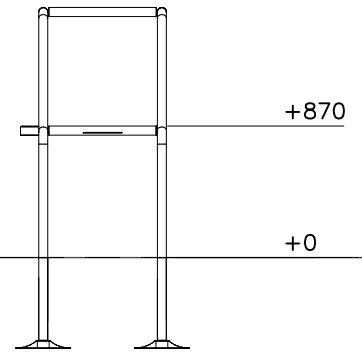

EN/AS Impact Area 19.5 m<sup>2</sup>

Grid size = 500 mm

- EN/AS Impact Area 19.5 m<sup>2</sup>
- - - Falling Space 21.5 m<sup>2</sup>
- Max Falling Height 1000 mm

1:30

1:30

DATE: 7.5.2021

1:50

A

B

C

D

DO NOT TIGHTEN THE JOINTS UNTIL THE STRUCTURE IS COMPLETE.

① 901803	PCS	② 901994	PCS
	2		2
M12x90		Ø190	
③ 902096	PCS	④ 902234	PCS
	4		6
M12x120		M12	
	PCS		PCS
	PCS		PCS
	PCS		PCS
	PCS		PCS
	PCS		PCS
	PCS		PCS