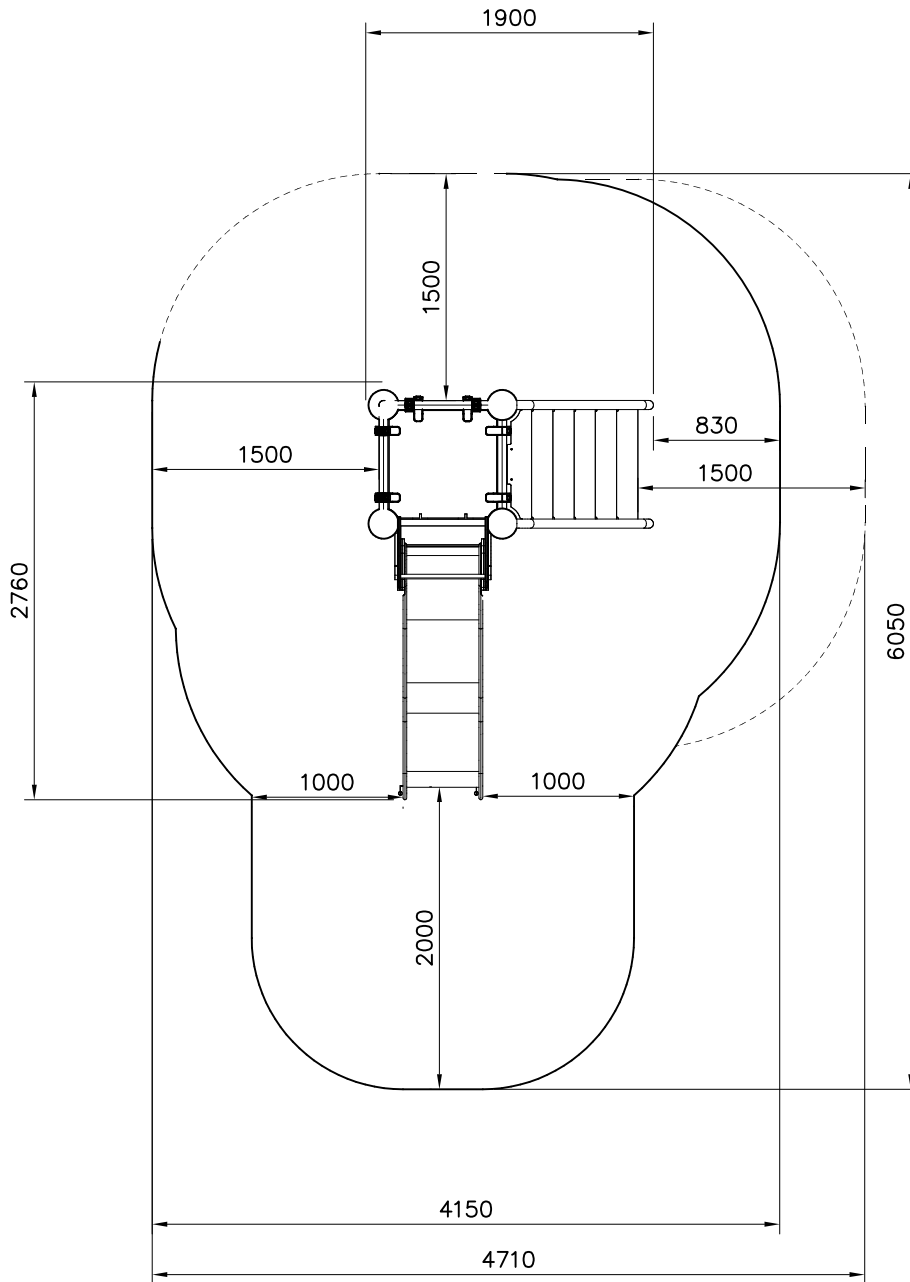

EN/AS Impact Area 19.5 m<sup>2</sup>

Grid size = 500 mm

- EN/AS Impact Area 19.5 m<sup>2</sup>
- - - Falling Space 21.5 m<sup>2</sup>
- Max Falling Height 1000 mm

1:30

1:30

DATE: 7.5.2021

1:50

A

B

C

D

DO NOT TIGHTEN THE JOINTS UNTIL THE STRUCTURE IS COMPLETE.

① 901803	PCS	② 901994	PCS
	2		2
M12x90		Ø190	
③ 902096	PCS	④ 902234	PCS
	4		6
M12x120		M12	
	PCS		PCS
	PCS		PCS
	PCS		PCS
	PCS		PCS
	PCS		PCS
	PCS		PCS