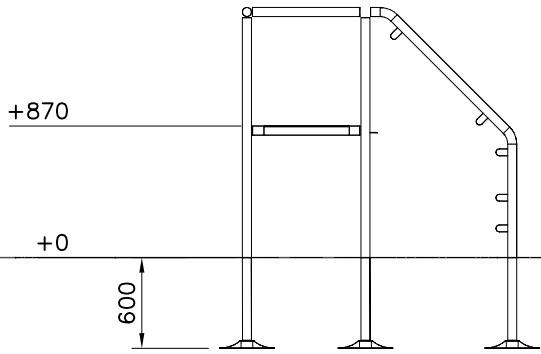

EN/AS Impact Area 19.5 m<sup>2</sup>

Grid size = 500 mm

- EN/AS Impact Area 19.5 m<sup>2</sup>
- - - Falling Space 21.5 m<sup>2</sup>
- Max Falling Height 1000 mm

1:30

1:30

DATE: 7.5.2021

1:50

A

B

C

D

DO NOT TIGHTEN THE JOINTS UNTIL THE STRUCTURE IS COMPLETE.

① 901803	PCS	② 901994	PCS
	2		2
M12x90		Ø190	
③ 902096	PCS	④ 902234	PCS
	4		6
M12x120		M12	
	PCS		PCS
	PCS		PCS
	PCS		PCS
	PCS		PCS
	PCS		PCS
	PCS		PCS