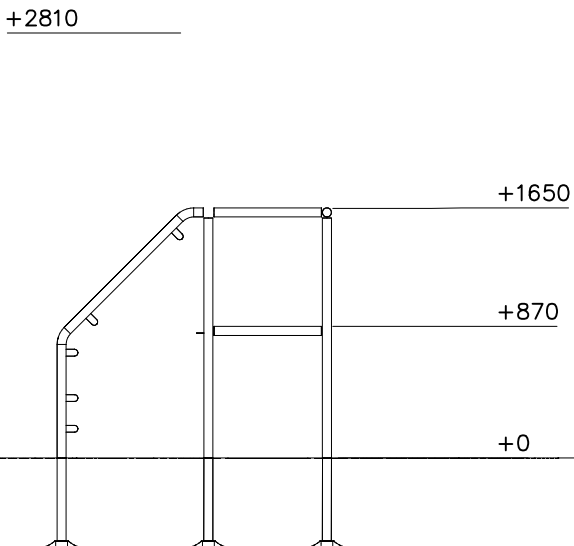

EN/AS Impact Area 19.5 m<sup>2</sup>

Grid size = 500 mm

- EN/AS Impact Area 19.5 m<sup>2</sup>
- - - Falling Space 21.5 m<sup>2</sup>
- Max Falling Height 1000 mm

1:30

1:30

DATE: 7.5.2021

1:50

A

B

C

D

DO NOT TIGHTEN THE JOINTS UNTIL THE STRUCTURE IS COMPLETE.

① 901803	PCS	② 901994	PCS
	2		2
M12x90		Ø190	
③ 902096	PCS	④ 902234	PCS
	4		6
M12x120		M12	
	PCS		PCS
	PCS		PCS
	PCS		PCS
	PCS		PCS
	PCS		PCS
	PCS		PCS