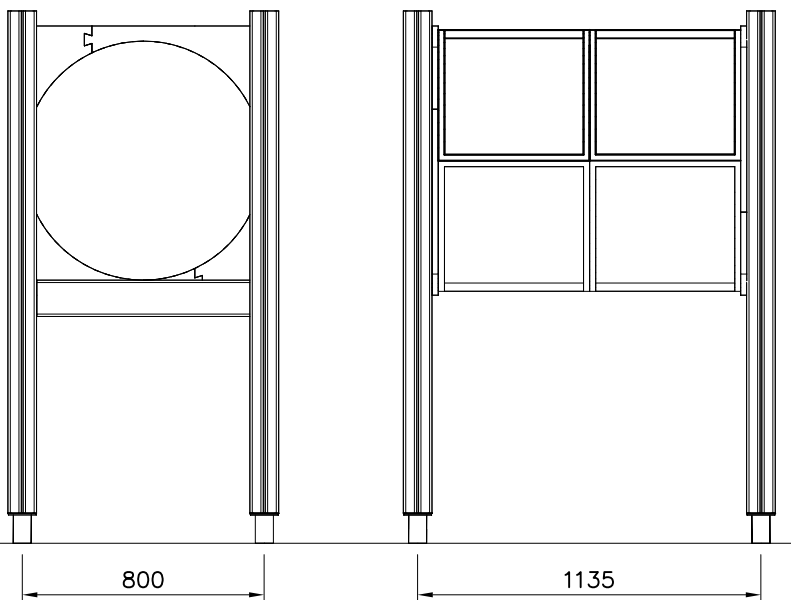

DET 3

DETAILS IN TUBE INSTALLATION GENERAL PAGE

① 905112	PCS 112	② 900240	PCS 26
			
Ø22		Ø8x70	
③ 903533	PCS 12	④ 905831	PCS 112
			
SRL12		Ø32x19	
⑤ 909205	PCS 40	⑥ 909208	PCS 32
			
M8x60		M8	
⑦ 909866	PCS 32	⑧ 980150	PCS 40
			
M8x60		M8	
○ 707918	PCS 8	○ 905829	PCS 4
			
20x275x640		Transparent	
		○ COLOR	PCS 4
			