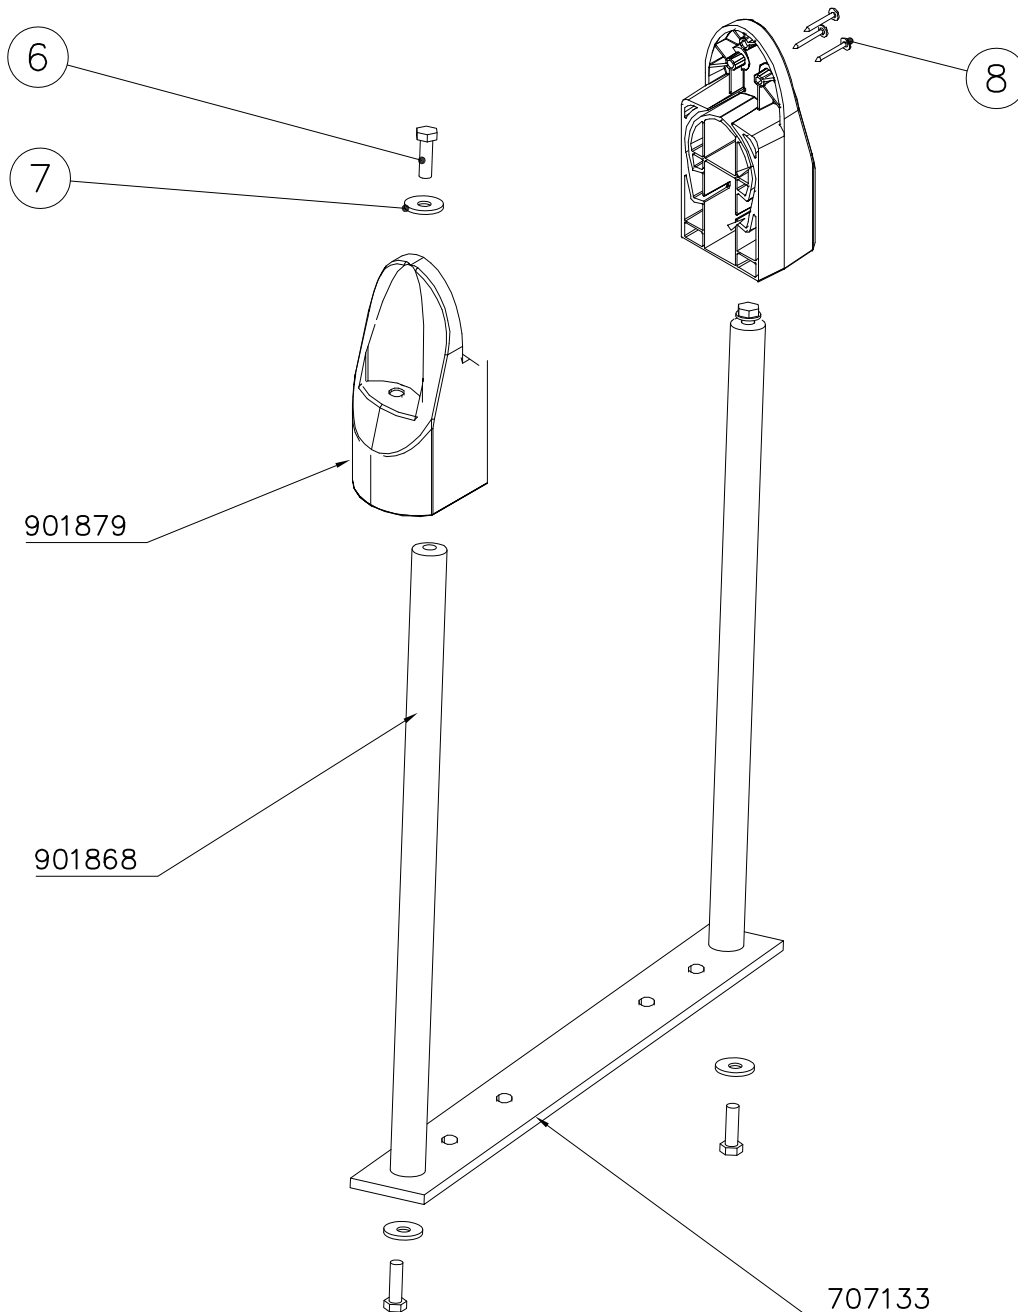

LAPPSET

DEEP FOUNDATION

SLIDE WOOD

DATE: 3.11.2017

4(5)

○ 707133	PCS	○ 901868	PCS	○ 901879	PCS	⑥ 909210	PCS	⑦ 905051	PCS	⑧ 980128	PCS
	1		2		2		4		4		6
10x80x745		Ø30x598				M8x40		Ø24/8.4		Ø7x40	

DET 6

Insert sheet metal IN to the plastic cover.