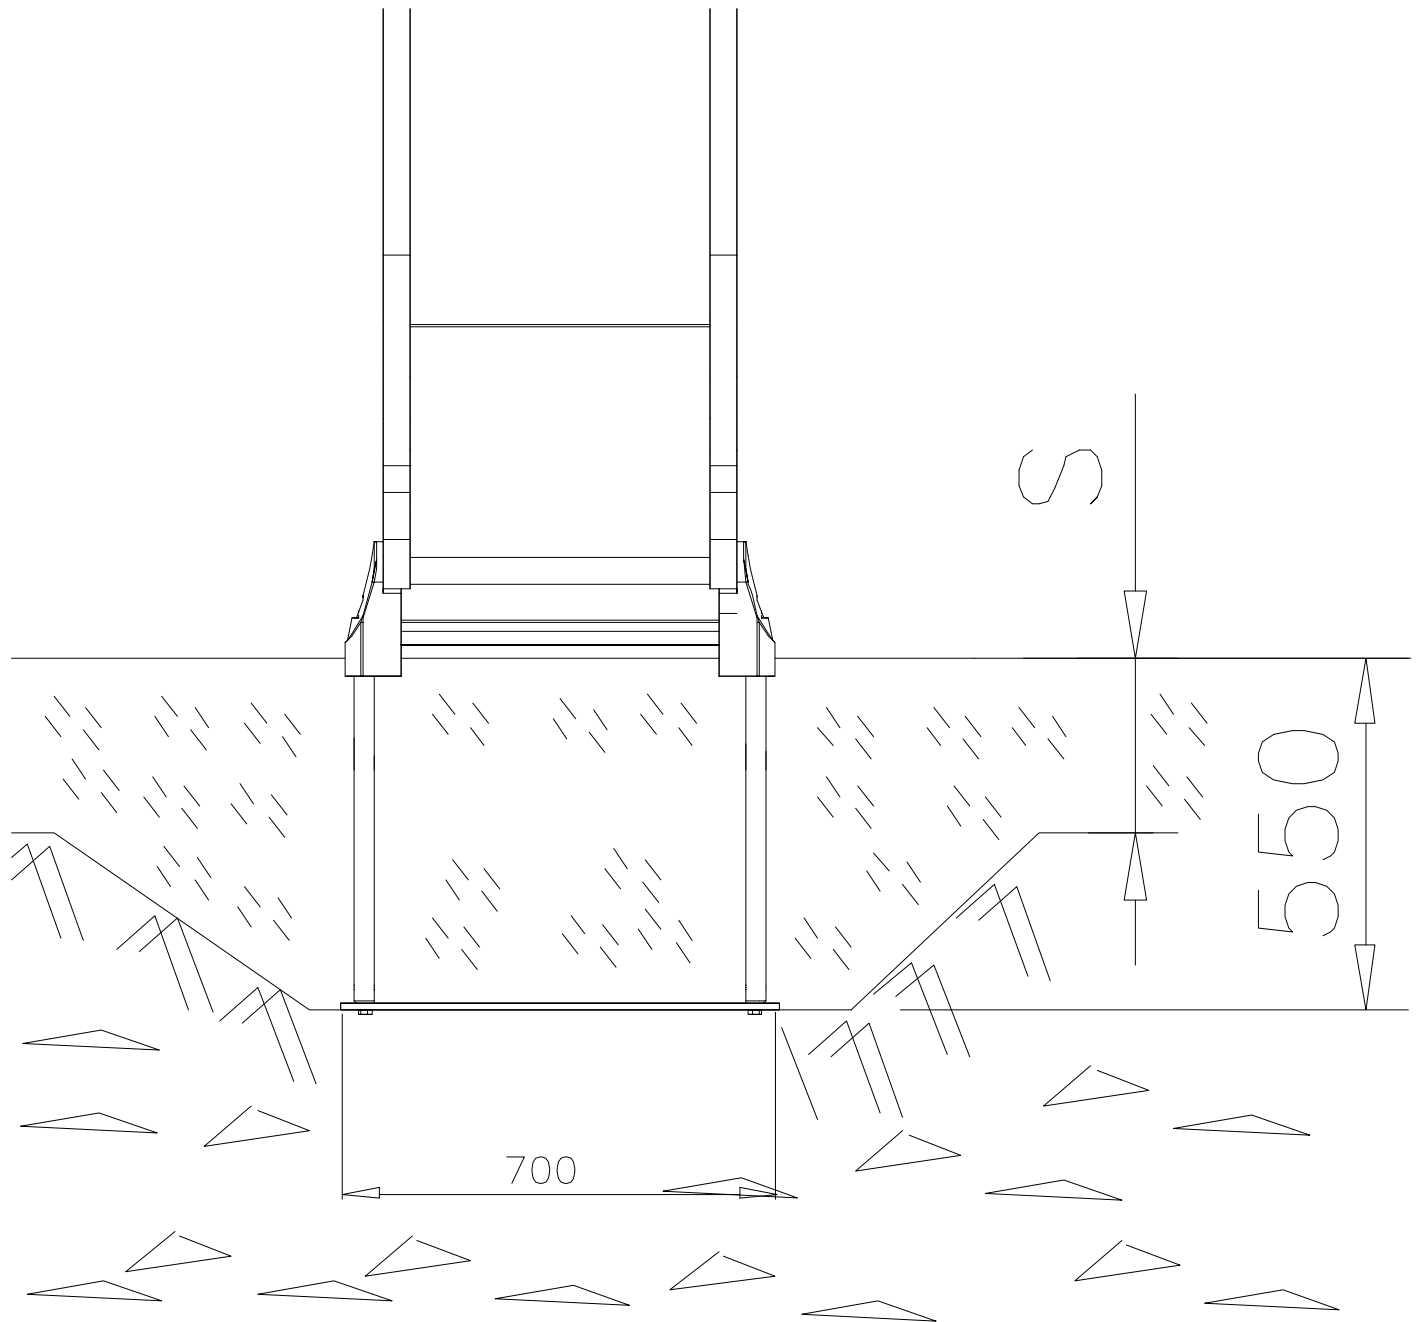

DATE: 15.5.2018

1(1)

① 909511	PCS	② 909519	PCS
	1		1
90x90x650		50x380x380	
③ 909637	PCS	④ 909638	PCS
	4		8
M10		Ø20/10.5	
⑤ 909639	PCS	⑥ 905104	PCS
	4		4
M10x25		M10	

OPTION FOOT

① 911155	PCS		PCS
	1		
90x90x650			

LAPPSET

DEEP FOUNDATION

SLIDE WOOD

DATE: 22.5.2015

1(1)

LAPPSET®

DEEP FOUNDATION

SLIDE WOOD