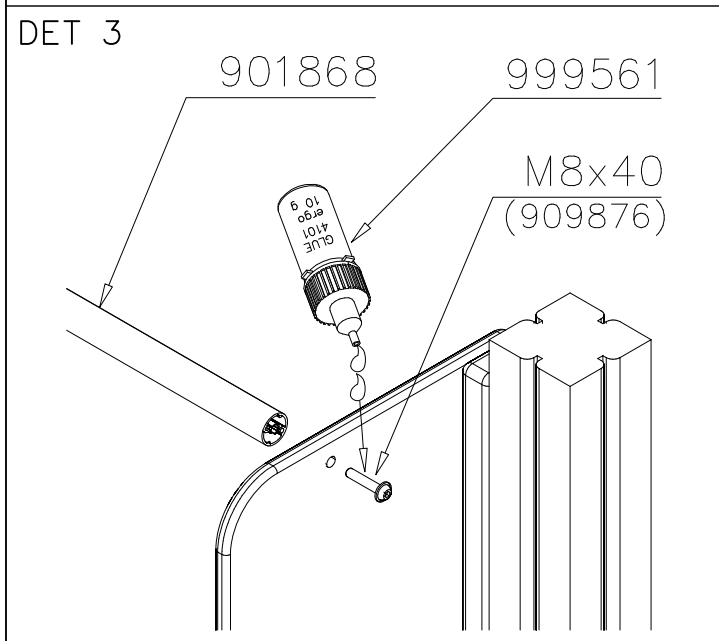

LAPPSET

DEEP FOUNDATION

SLIDE WOOD

DATE: 3.11.2017

4(5)

○ 707133	PCS	○ 901868	PCS	○ 901879	PCS	⑥ 909210	PCS	⑦ 905051	PCS	⑧ 980128	PCS
	1		2		2		4		4		6
10x80x745		Ø30x598				M8x40		Ø24/8.4		Ø7x40	

DET 6

Insert sheet metal IN to the plastic cover.