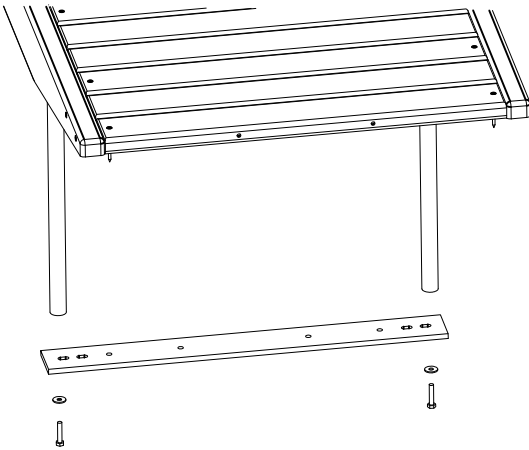

LAPPSET® FASTENER KIT

707888

DATE: 16.3.2021

3(3)

DEEP MOUNTING (704431)

DET 7

DET 8

DET 9