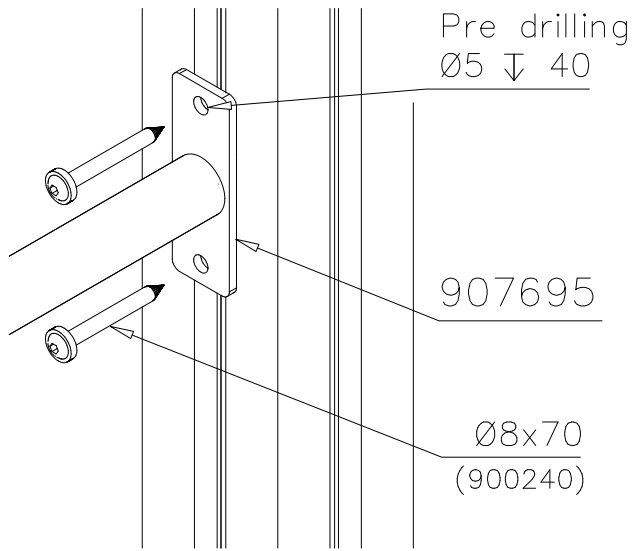

DET 2

DET 3

DET 1