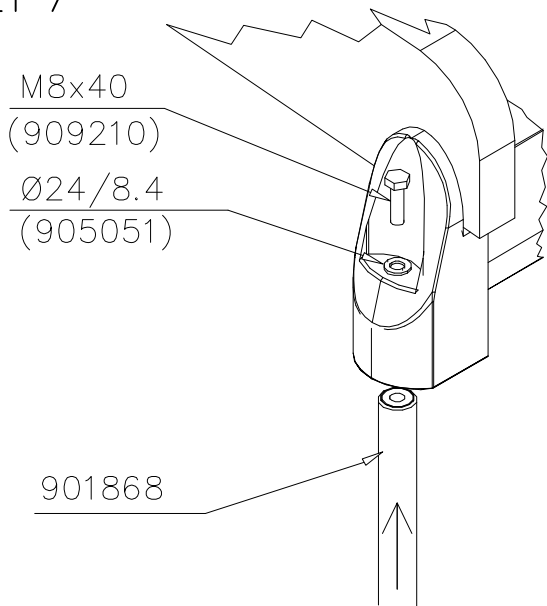

DET 6

Insert sheet metal IN to the plastic cover.

DET 7