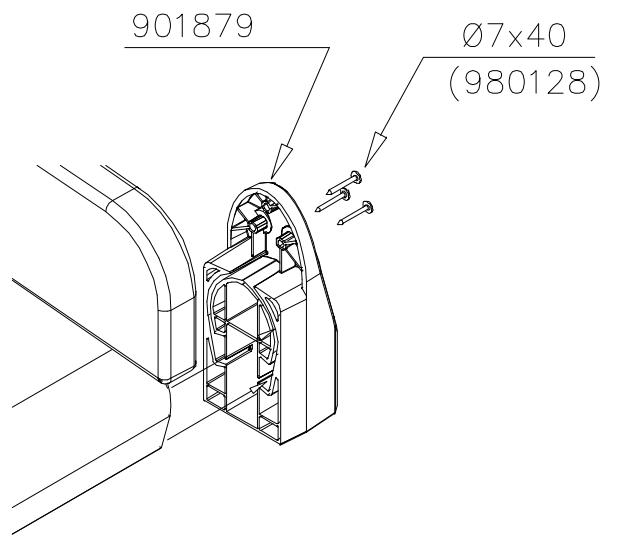

LAPPSET

DEEP FOUNDATION

SLIDE WOOD

DATE: 3.11.2017

4(5)

○ 707133	PCS	○ 901868	PCS	○ 901879	PCS	⑥ 909210	PCS	⑦ 905051	PCS	⑧ 980128	PCS
	1		2		2		4		4		6
10x80x745		Ø30x598				M8x40		Ø24/8.4		Ø7x40	

DET 6

Insert sheet metal IN to the plastic cover.