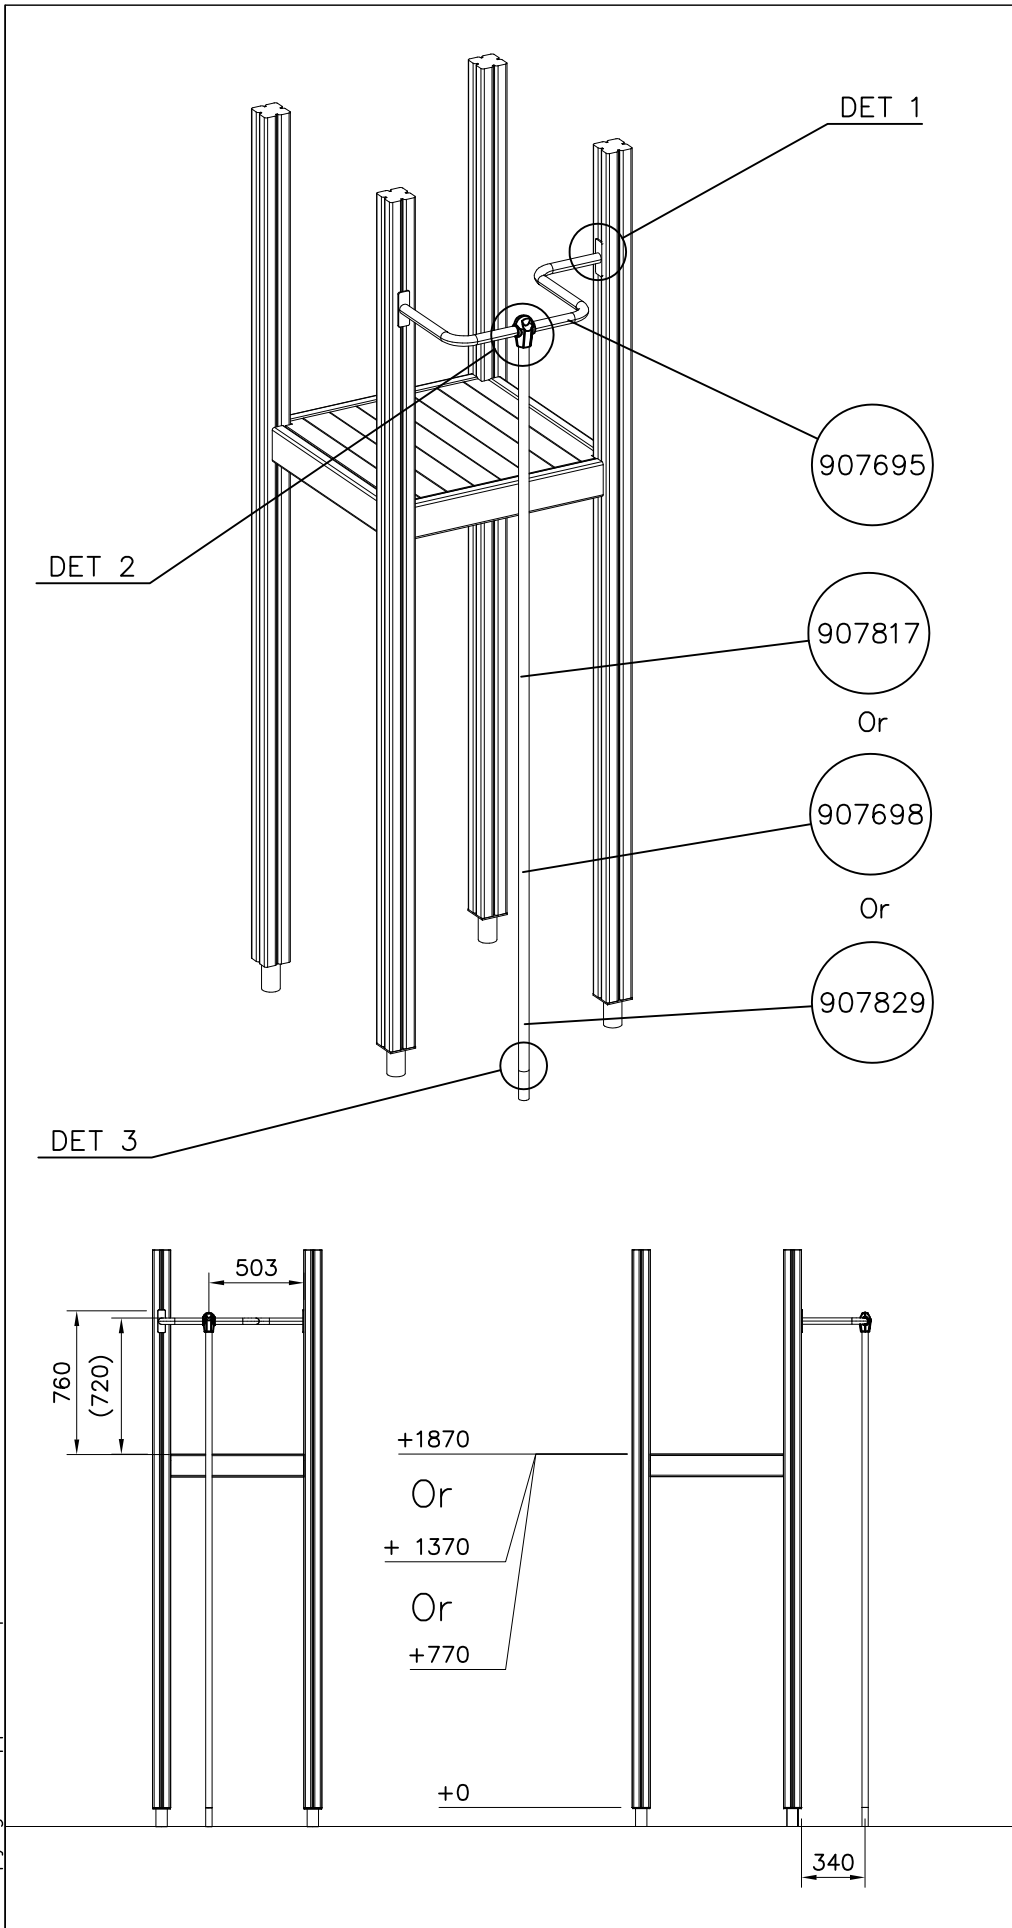

① 900240	PCS 4	② 900342	PCS 2
Ø8x70		M8x16	
③ 901900	PCS 2	④ 901939	PCS 1
20.5x36.2x56		M12x70	
⑤ 909850	PCS 1	⑥ 980150	PCS 1
M8x25		M8	
⑦ 901182	PCS 1		PCS
Ø11/M8x40			
	PCS		PCS
		○ 907695	PCS 1
○ 907829	PCS 1	○ 907698	PCS 1
Ø33,7x1454		Ø33,7x2054	
○ 907817	PCS 1	○ 901902	PCS 2
Ø33,7x2554		30.7x60.9x100