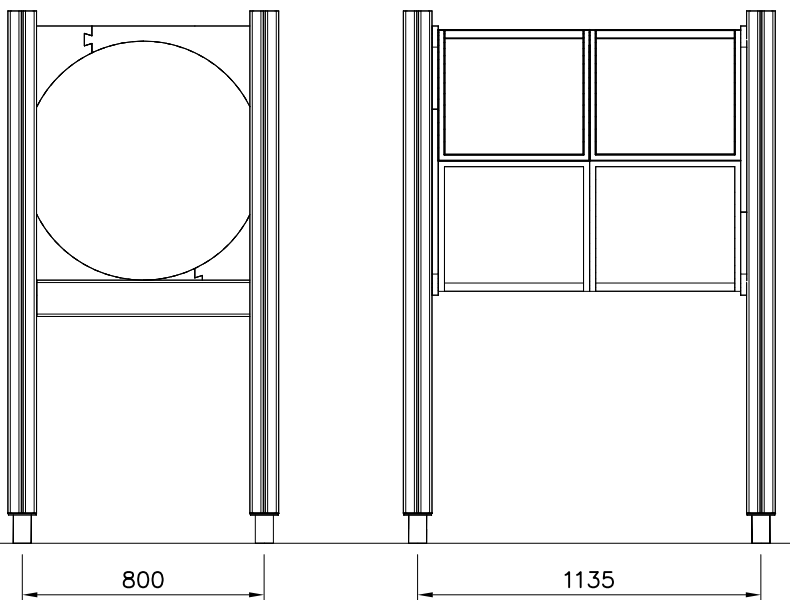

DET 5

DET 6

DETAILS IN TUBE INSTALLATION GENERAL PAGE

① 905112	PCS 112	② 900240	PCS 26
Ø22		Ø8x70	
③ 903533	PCS 12	④ 905831	PCS 112
SRL12		Ø32x19	
⑤ 909205	PCS 40	⑥ 909208	PCS 32
M8x60		M8	
⑦ 909866	PCS 32	⑧ 980150	PCS 40
M8x60		M8	
○ 707918	PCS 8	○ 905829	PCS 4
20x275x640		Transparent	
		○ COLOR	PCS 4