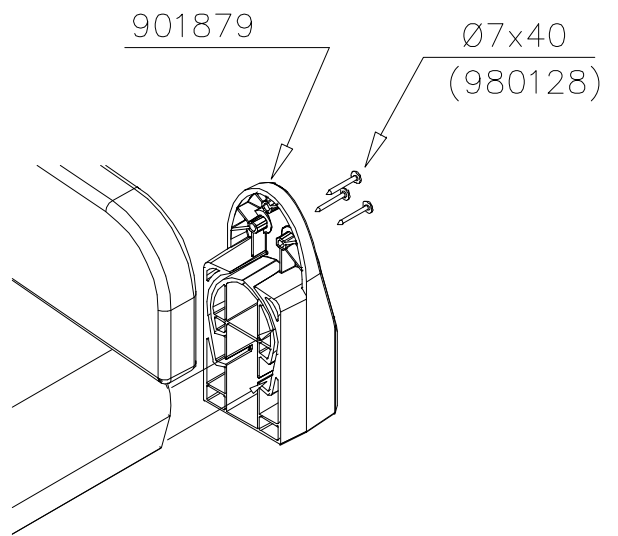

Insert sheet metal IN to the plastic cover.