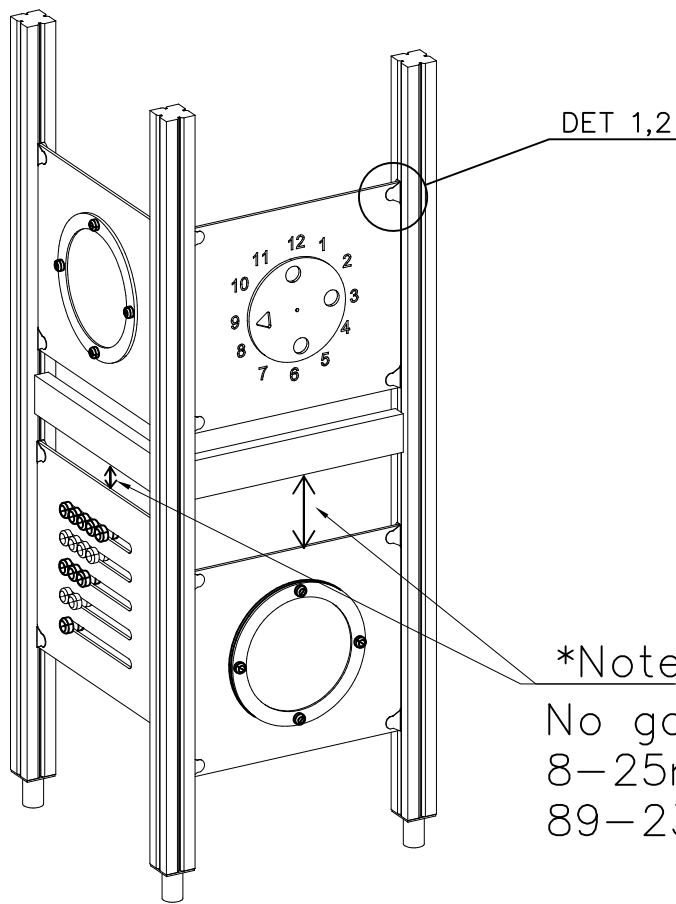

① 903176	PCS	② 909850	PCS
	4		4
		M8x25	
③ 909256	PCS	④ 909633	PCS
	8		4
Ø16/8.4x1.6		M8	
⑤ 980123	PCS		PCS
	4		
Ø7x60			

*Note:

No gaps between:
8–25mm
89–230mm

COLOR OPTIONS

- -701 BLUE
- -702 YELLOW
- -703 LIME
- -704 DARK GRAY
- -705 LIGHT GRAY
- -706 RED
- -707 GREEN
- -708 FUXIA