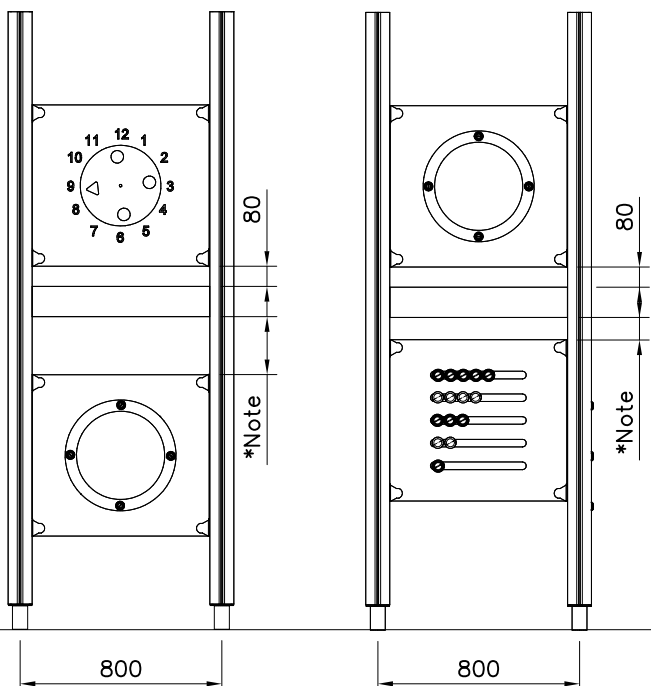

① 903176	PCS	② 909850	PCS
	4		4
		M8x25	
③ 909256	PCS	④ 909633	PCS
	8		4
Ø16/8.4x1.6		M8	
⑤ 980123	PCS		PCS
	4		
Ø7x60			

*Note:

No gaps between:
8–25mm
89–230mm

COLOR OPTIONS

- -701 BLUE
- -702 YELLOW
- -703 LIME
- -704 DARK GRAY
- -705 LIGHT GRAY
- -706 RED
- -707 GREEN
- -708 FUXIA