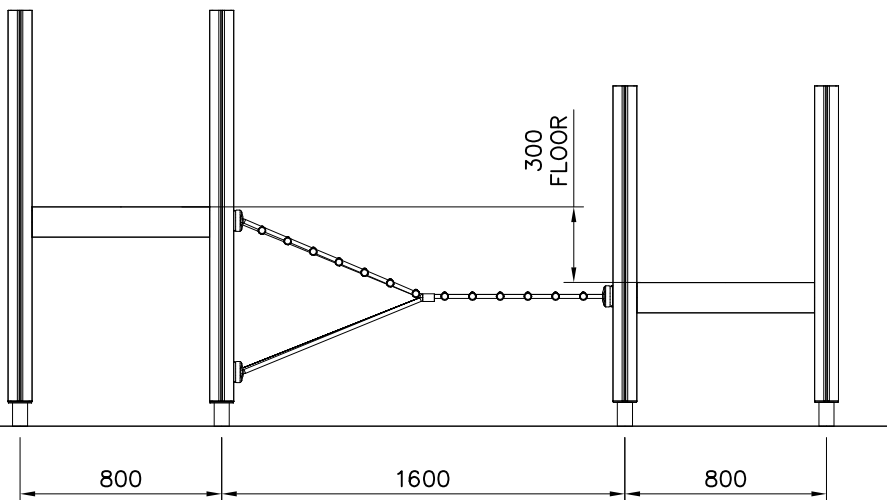

**LAPPSET®**  
**BETON FOUNDATION**

**FOOT**

DATE: 27.10.2015

**1(1)**

② 905104	PCS		PCS
	4		
 M10	PCS		PCS

905104