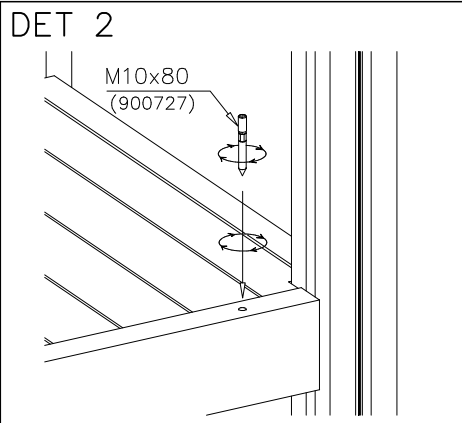

OPTION 2. Wall on either side (move vertical bar 70mm)

DET 1

DET 2

① 900240	PCS	② 900727	PCS
	1		1
Ø8x70		M10x80	
	PCS		PCS
③ 907688	PCS	③ 907701	PCS
	1		1
765		545	
	PCS		PCS
	PCS		PCS
	PCS		PCS
	PCS		PCS