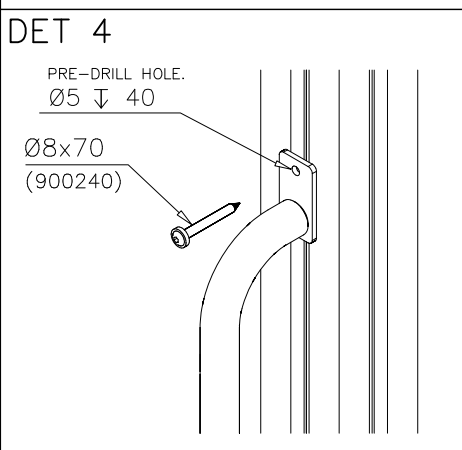

OPTION 2. Wall on either side (move vertical bar 70mm)

DET 1

DET 2

① 900240	PCS	② 900727	PCS
	1		1
Ø8x70		M10x80	
	PCS		PCS
③ 907688	PCS	③ 907701	PCS
	1		1
765		545	
	PCS		PCS
	PCS		PCS
	PCS		PCS
	PCS		PCS