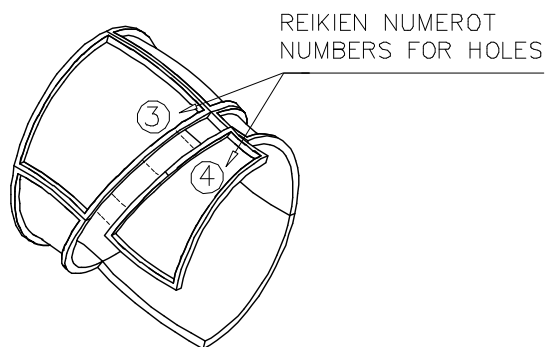

Esimerkki putken kokoamisesta
Example of installation

LIUKUPINTAAN EI SAA TULLA
LÄPINÄKYVIÄ MODUULEJA!!

NO TRANSPARENT PIECES ON
SLIDING SURFACE!!