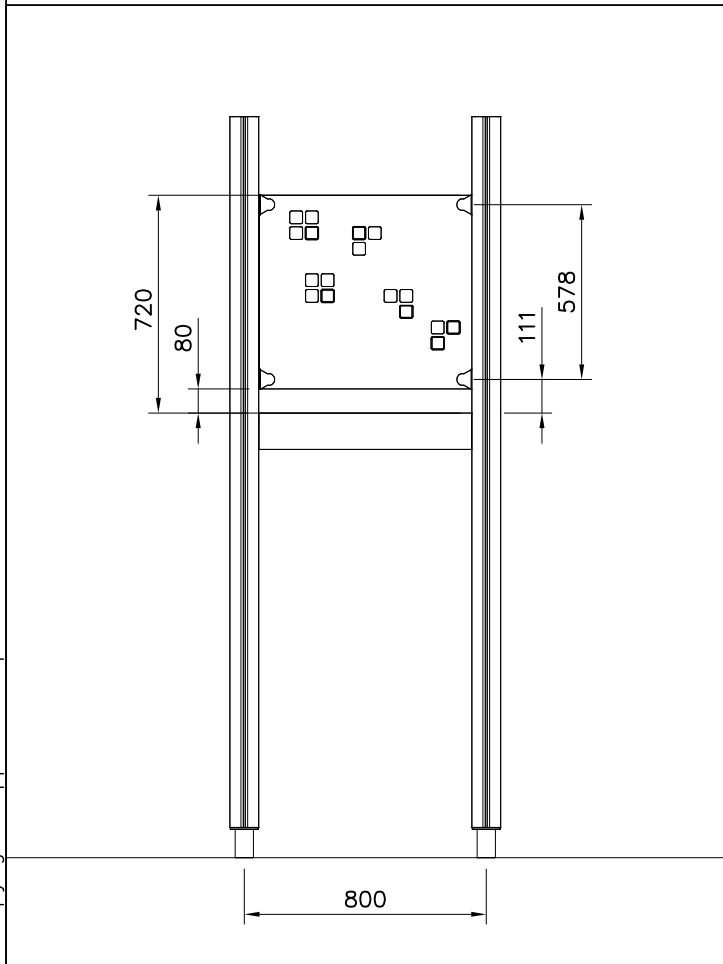

① 903176	PCS	② 909850	PCS
	4		4
		M8x25	
③ 909256	PCS	④ 909633	PCS
	8		4
Ø16/8.4x1.6		M8	
⑤ 980123	PCS		PCS
	4		
Ø7x60			
	PCS		PCS