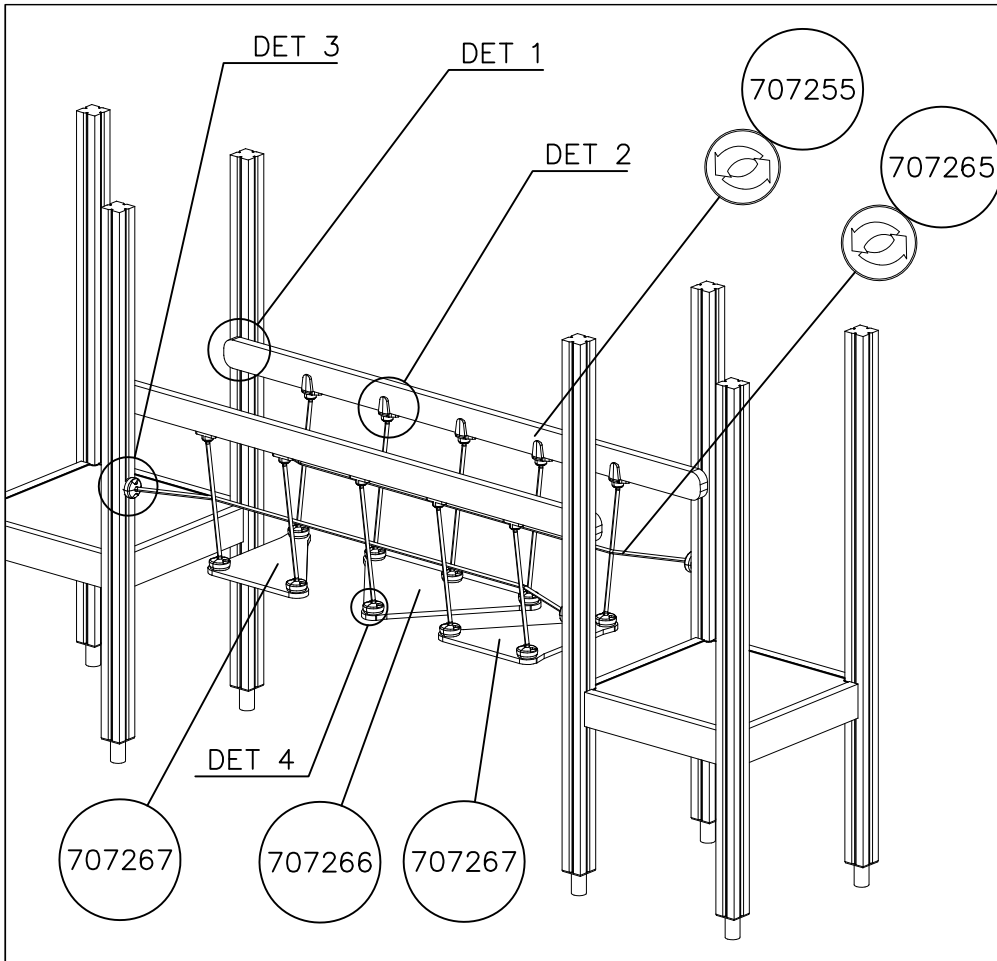

① 707255	PCS	② 707265	PCS
	2		2
45x120x2480		2375x600	
③ 707266	PCS	④ 707267	PCS
	1		2
20x584x895		20x584x495	
⑤ 909232	PCS	⑥ 900240	PCS
	4		8
8x120		8x70	
⑦ 980123	PCS	⑧ 980128	PCS
	20		10
Ø7x60		Ø7x40	
⑨ 909868	PCS	⑩ 980150	PCS
	20		20
M8x50		M8	
⑪ 980151	PCS	⑫ 905083	PCS
	4		4
Ø16/8.4		Ø32	
⑬ 905112	PCS		PCS
	4		
Ø22			
	PCS		PCS