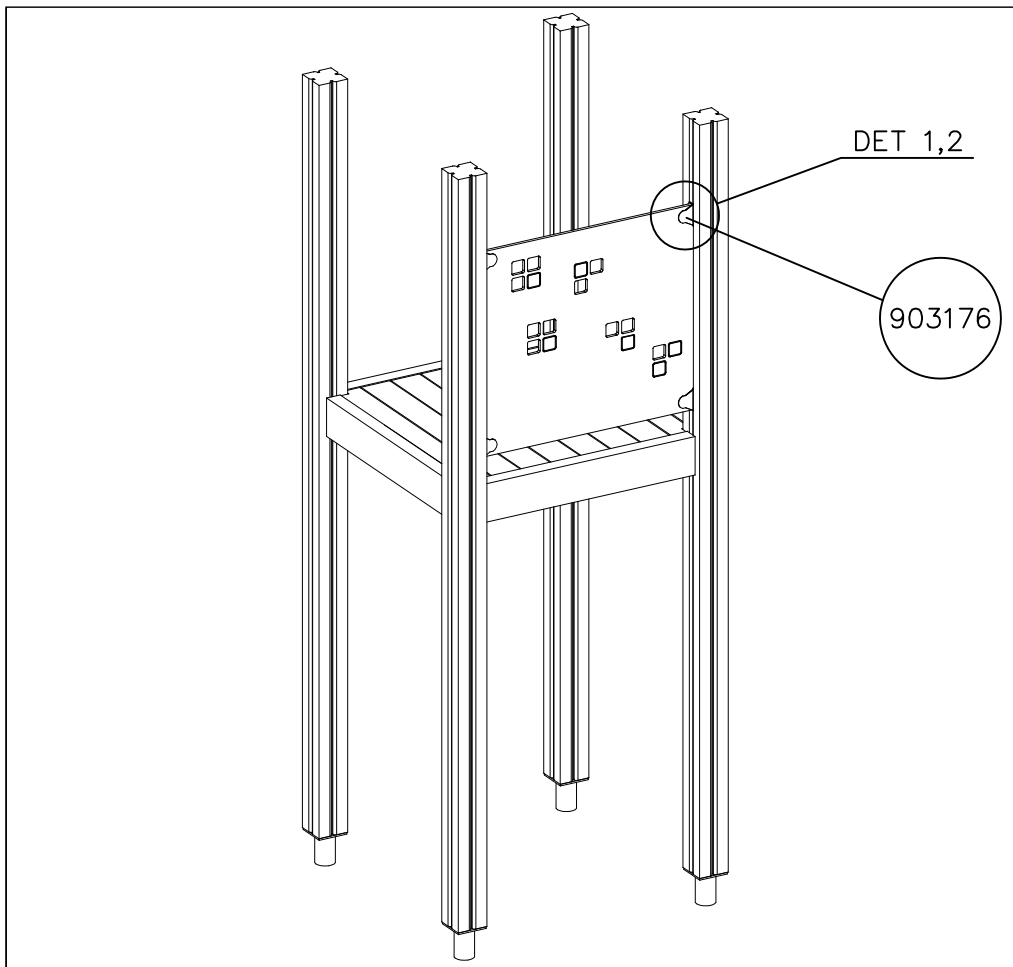

① 903176	PCS	② 909850	PCS
	4		4
		M8x25	
③ 909256	PCS	④ 909633	PCS
	8		4
Ø16/8.4x1.6		M8	
⑤ 980123	PCS		PCS
	4		
Ø7x60			
	PCS		PCS