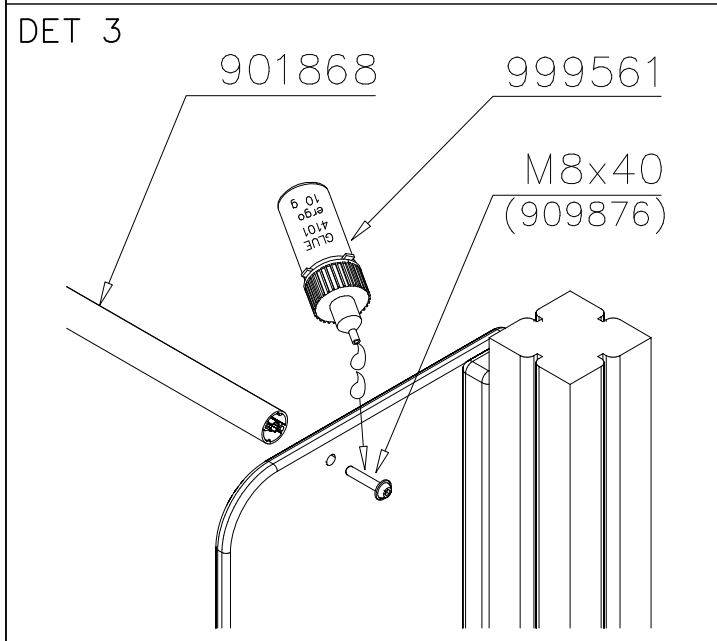

LAPPSET

DEEP FOUNDATION

SLIDE WOOD

DATE: 3.11.2017

4(5)

○ 707133	PCS	○ 901868	PCS	○ 901879	PCS	⑥ 909210	PCS	⑦ 905051	PCS	⑧ 980128	PCS
	1		2		2		4		4		6
10x80x745		Ø30x598				M8x40		Ø24/8.4		Ø7x40	

DET 6

Insert sheet metal IN to the plastic cover.