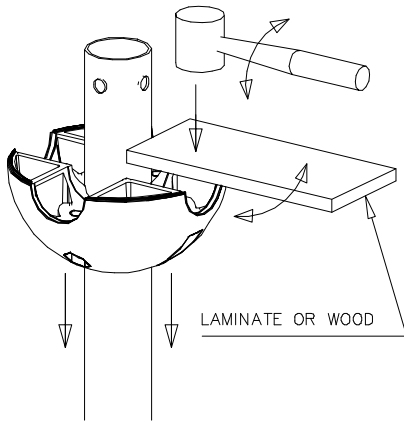

DET 1

REMEMBER
FINAL
TIGHTENING