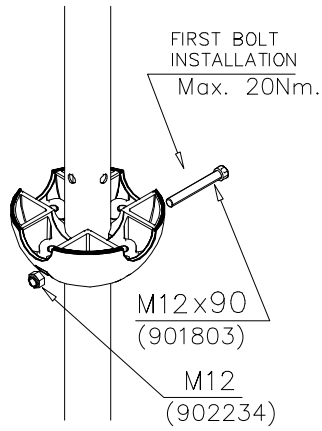

DET 2

REMEMBER
FINAL
TIGHTENING