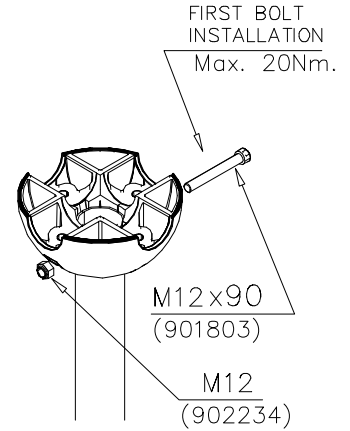

DET 3

REMEMBER
FINAL
TIGHTENING