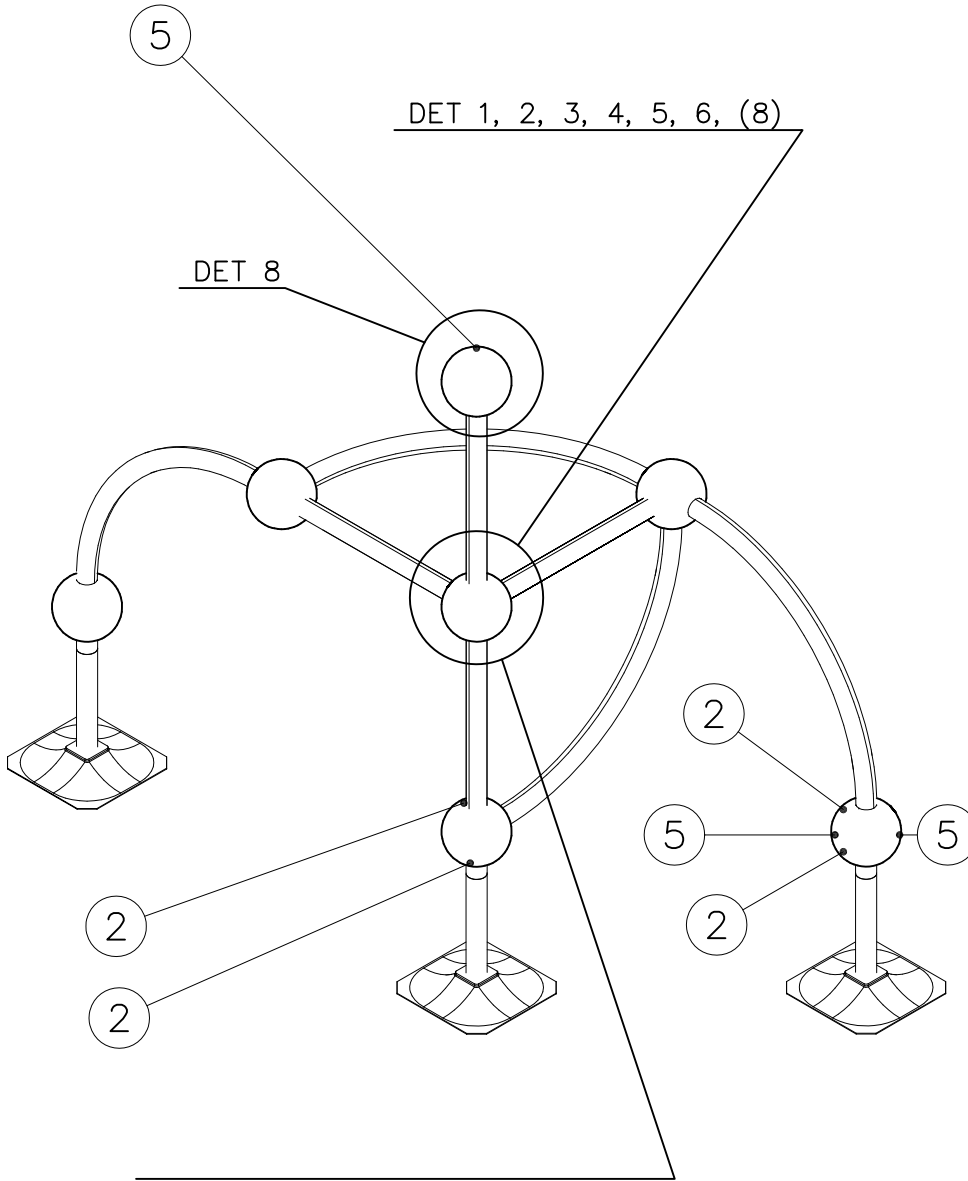

# SLIDE METAL

DATE: 24.11.2020

1(1)

Floor level +1970

Floor level +870,  
+1470, +2070

DO NOT TIGHTEN THE JOINTS UNTIL THE STRUCTURE IS COMPLETE.

① 901803	PCS	② 901994	PCS
	2		2
M12x90		Ø190	
③ 902096	PCS	④ 902234	PCS
	4		6
M12x120		M12	
	PCS		PCS
	PCS		PCS
	PCS		PCS
	PCS		PCS
	PCS		PCS
	PCS		PCS