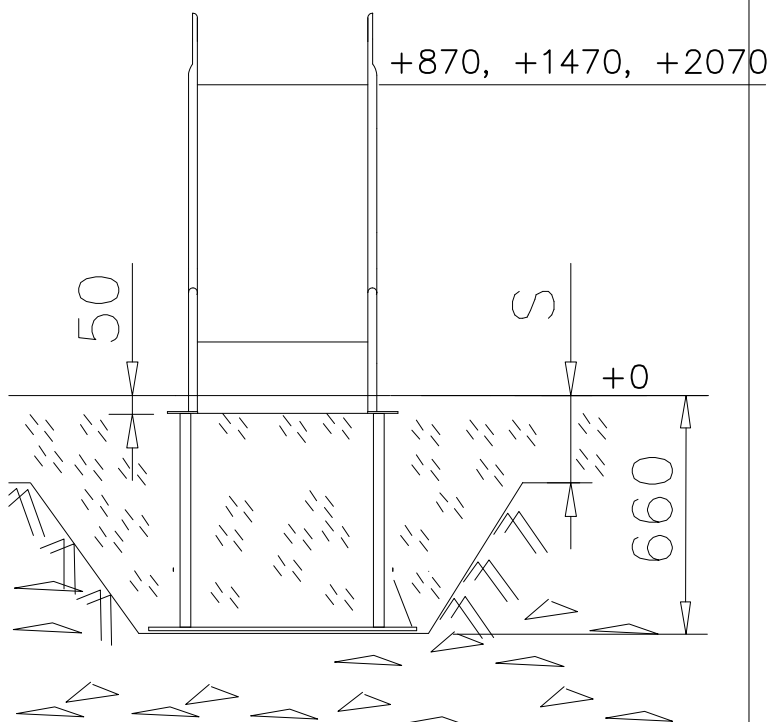

# SLIDE METAL

DATE: 24.11.2020

1(1)

Floor level +1970

Floor level +870,  
+1470, +2070

DO NOT TIGHTEN THE JOINTS UNTIL THE STRUCTURE IS COMPLETE.

① 901803	PCS	② 901994	PCS
	2		2
M12x90		Ø190	
③ 902096	PCS	④ 902234	PCS
	4		6
M12x120		M12	
	PCS		PCS
	PCS		PCS
	PCS		PCS
	PCS		PCS
	PCS		PCS
	PCS		PCS