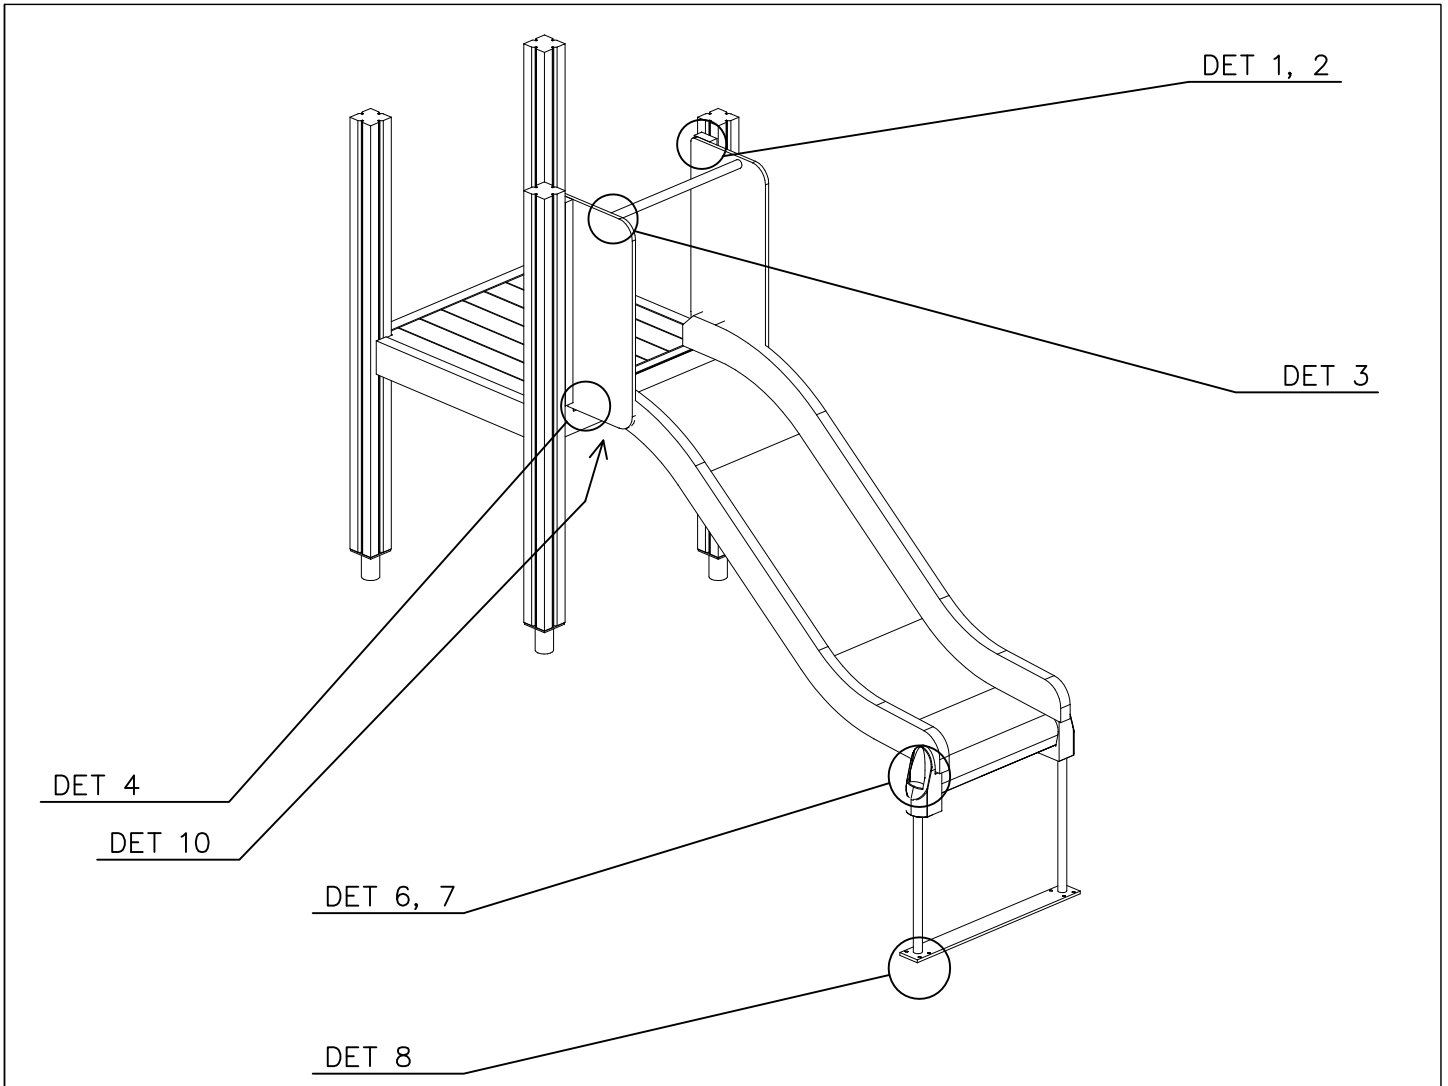

⑤ 909639	PCS	⑥ 905104	PCS
	4		4
M10x25		M10	

OPTION FOOT

① 911155	PCS		PCS
	1		
90x90x650			

LAPPSET®

DEEP FOUNDATION

SLIDE WOOD

DATE: 3.11.2017

1(5)