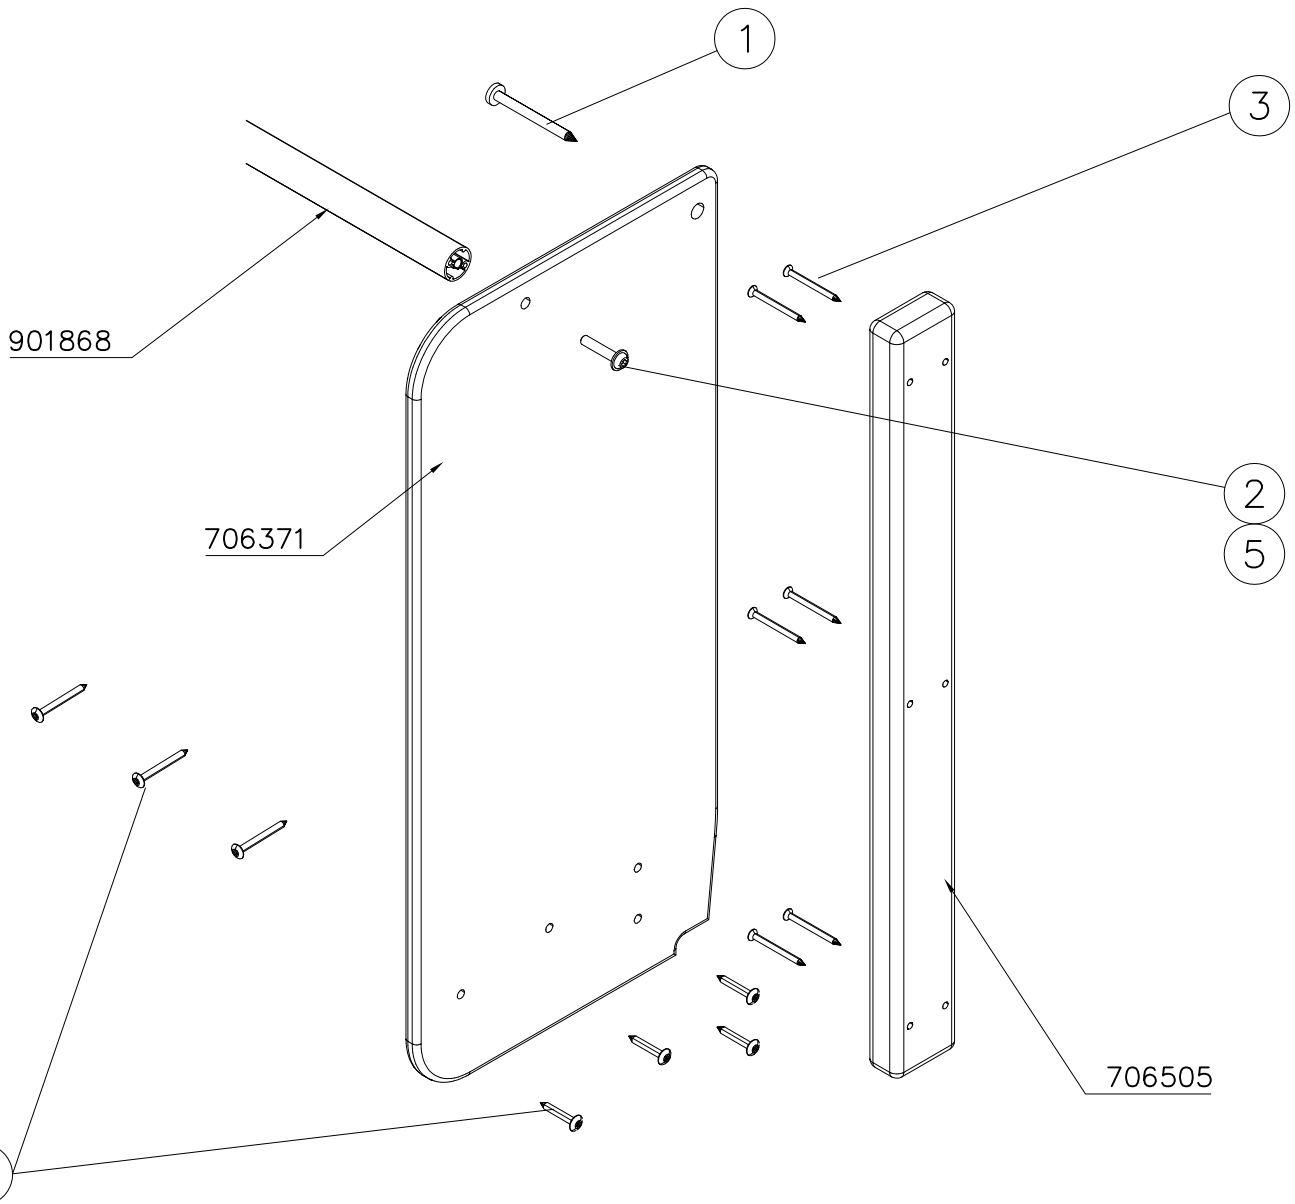

○ SLIDE	PCS	○ SLIDE	PCS	○ 706371	PCS	○ 706505	PCS	○ 901868	PCS	① 903093	PCS
	1		1		2		2		1		2
+1470		+870		15x345x750		35x70x730		Ø34x598		Ø8x90	
② 909876	PCS	③ 980100	PCS	④ 980128	PCS	⑤ 999561	PCS				
	2		12		11		1				
M8x40		Ø5x60		Ø7x40		10g