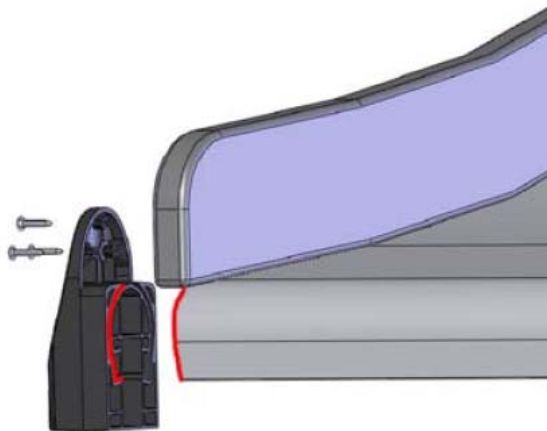

# SLIDE WOOD

DATE: 3.11.2017

4(5)

○ 707133	PCS	○ 901868	PCS	○ 901879	PCS	⑥ 909210	PCS	⑦ 905051	PCS	⑧ 980128	PCS
	1		2		2		4		4		6
10x80x745		Ø30x598				M8x40		Ø24/8.4		Ø7x40	

DET 6

Insert sheet metal IN to the plastic cover.