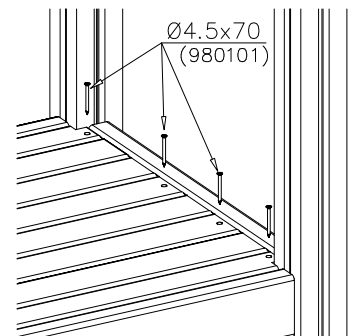

Naulanauha kannatinlistan puolelle.
Nail list to the bottom.