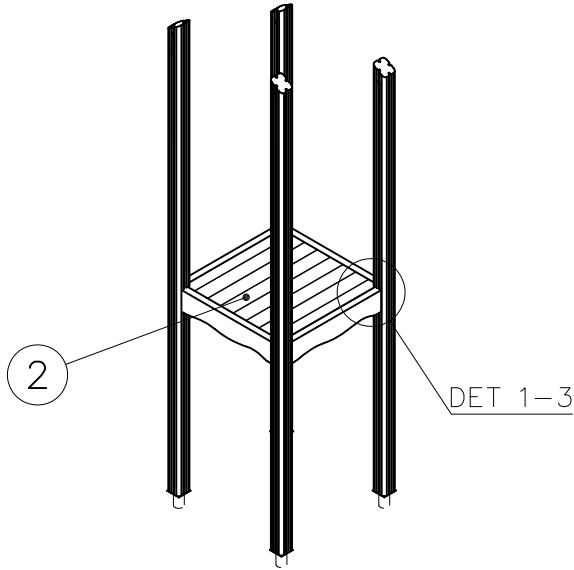

① 706443	PCS	② 705257	PCS
	2		1
32x45x702		32x750x750	
③ 900240	PCS	④ 980101	PCS
	6		8
Ø8x70		Ø4.5x70	
	PCS		PCS
	PCS		PCS