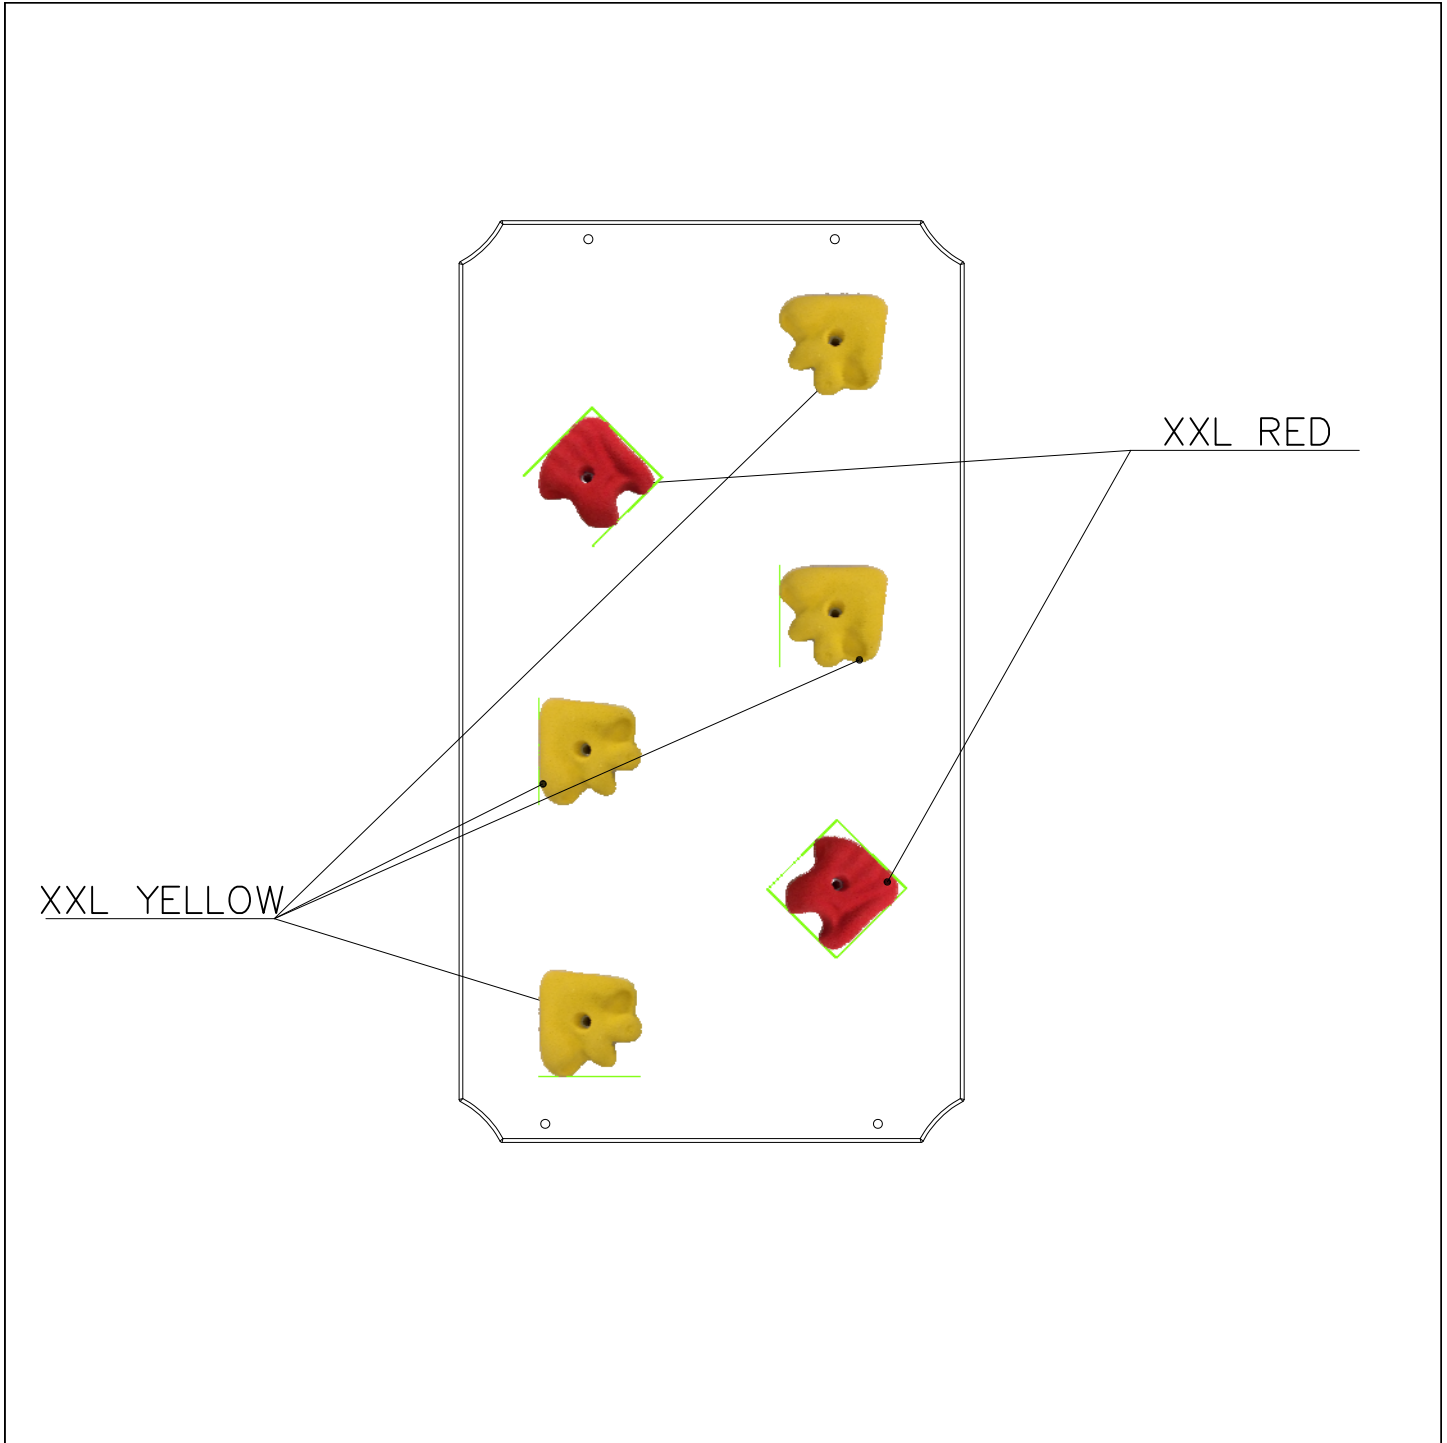

NOTE:

Grip positions and angles are adjustable (90°,180°270°).

Grip can be repositioned by removing the fastening bolt and pulling the grip off.

Securing pin can be repositioned when angle is changed.

After the parts are reassembled. Finish the assembly by fastening the cover plugs (Ø30).