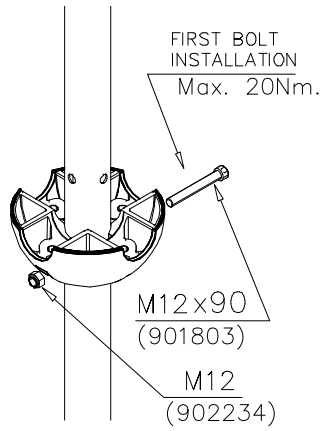

DET 2

REMEMBER
FINAL
TIGHTENING