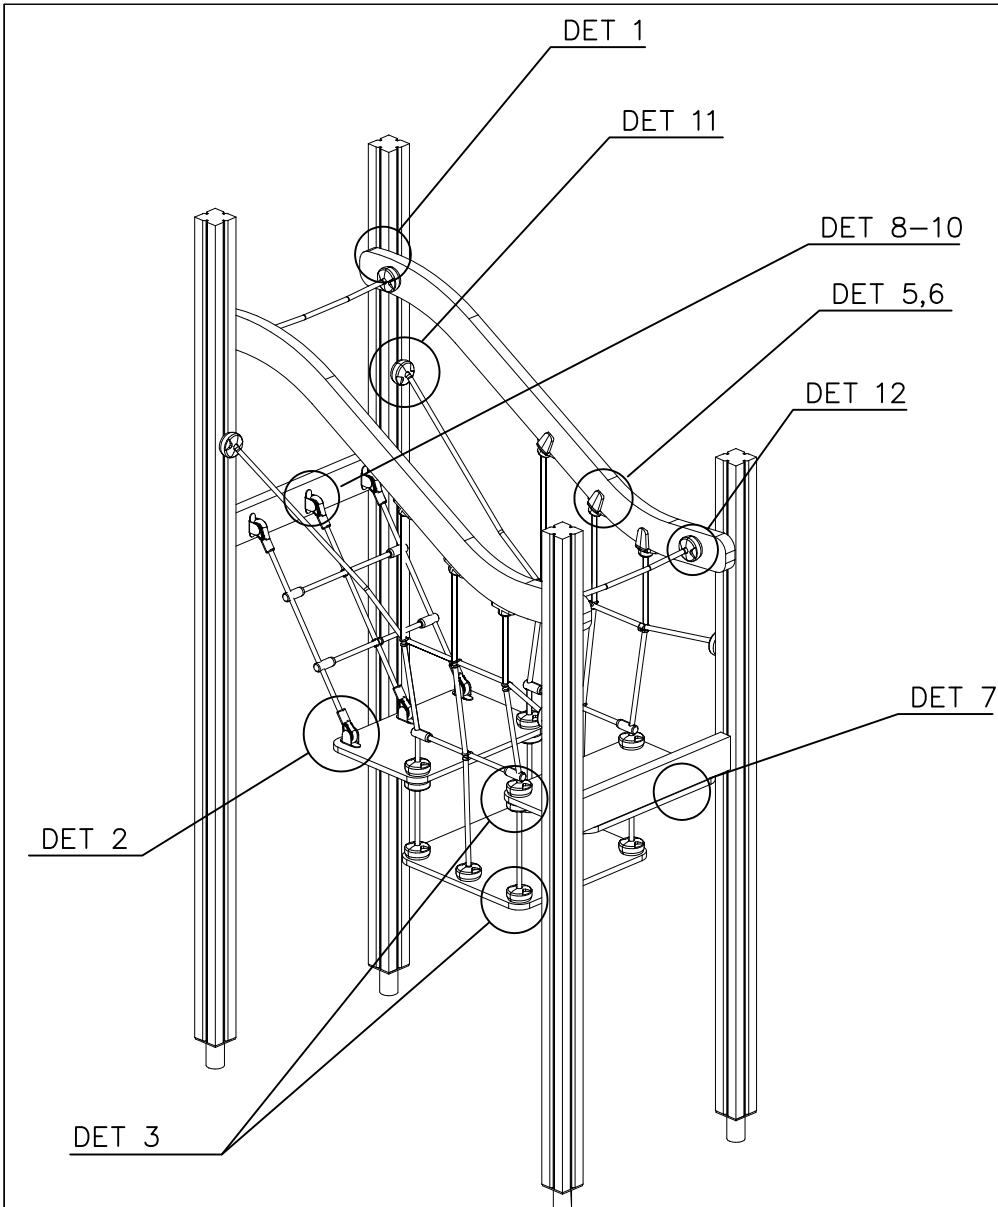

① 707544	PCS	② 706685	PCS
	2		1
43x123x1775		20x413x615	
③ 707541	PCS	④ 707542	PCS
	1		1
20x566x615		20x414x615	
⑤ 706698	PCS	⑥ 707551	PCS
	2		2
Ø16x280		Ø16x360	
⑦ 706710	PCS	⑧ 707550	PCS
	2		1
Ø16x618		Ø16x553x703	
⑨ 707560	PCS	⑩ 905083	PCS
	2		10
		Ø32	
⑪ 909232	PCS	⑫ 905112	PCS
	4		10
8x120		Ø22	

⑬ 900240	PCS	⑭ 980128	PCS	⑮ 980123	PCS	⑯ 909868	PCS	⑰ 909256	PCS
	13		6		20		18		14
Ø8x70		Ø7x40		Ø7x60		Ø8x50		Ø16/8.4	
⑱ 909633	PCS	⑲ 909876	PCS	⑳ 980151	PCS	㉑ 901104	PCS	㉒ 980150	PCS
	6		6		10		8		32
M8		M8x40		Ø16/8.4		M8x80		M8