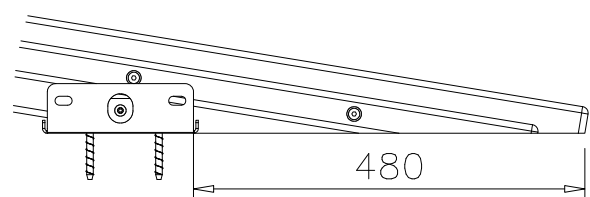

LAPPSET® FASTENER KIT

707888

DATE: 16.3.2021

2(3)

DET 4

SURFACE MOUNTING (704341)

DET 5

DET 6