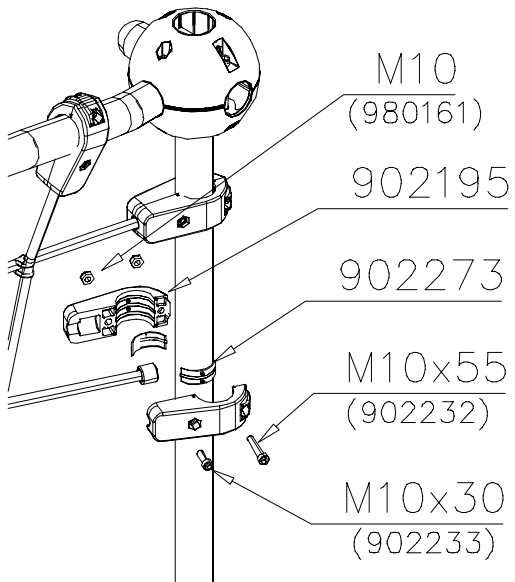

NOTE:

Use a wire marked pairs of the same junction.

Huom!

Käytä langalla merkittyä paria samassa liitoksessa.

Exploded view diagram of a mechanical assembly. The diagram shows various components labeled with circled numbers 1 through 13 and sub-assemblies labeled DET 1 through DET 7. Dimensions are provided for several parts and the overall assembly.

392
784

605

DET 1

DET 2

DET 3

OR / TAI

① 704064	PCS	② 902195	PCS
	1		24
		150x50x50	
③ 902232	PCS	④ 902233	PCS
	12		12
M10x55		M10x30	
⑤ 902273	PCS	⑥ 904525	PCS
	24		2
		Ø60x2.5	
⑦ 980161	PCS		PCS
	24		
M10			
	PCS		PCS
	PCS		PCS
	PCS		PCS
	PCS		PCS

DET 3

① 704158	PCS	② 902124	PCS
	1		4
		150x50x50	
③ 902232	PCS	④ 902233	PCS
	2		2
M10x55		M10x30	
⑤ 902273	PCS	⑥ 980161	PCS
	4		4
		M10	
	PCS		PCS
	PCS		PCS

DET 1

DET 2

DET 3

DET 4

① 704184	PCS	② 901899	PCS
	2		20
		M8x45	
③ 902195	PCS	④ 902232	PCS
	36		18
150x50x50		M10x55	
⑤ 902233	PCS	⑥ 902273	PCS
	18		36
M10x30			
⑦ 904617	PCS	⑧ 904623	PCS
	2		4
∅60x2.5		∅60x115	
⑨ 980150	PCS	⑩ 980161	PCS
	20		36
M8		M10	
⑪ P01915	PCS		PCS
	5		
20x145x600			

DET 1

DET 2

DET 3

DET 4

DET 5

DET 6

① 704197	PCS	② 904629	PCS
	1		1
1090x1090		Ø60x1113	
③ 904630	PCS	④ 909256	PCS
	2		9
Ø60x796		Ø16/8.4x1.6	
⑤ 909633	PCS	⑥ 909852	PCS
	9		9
M8		M8x30	
	PCS		PCS