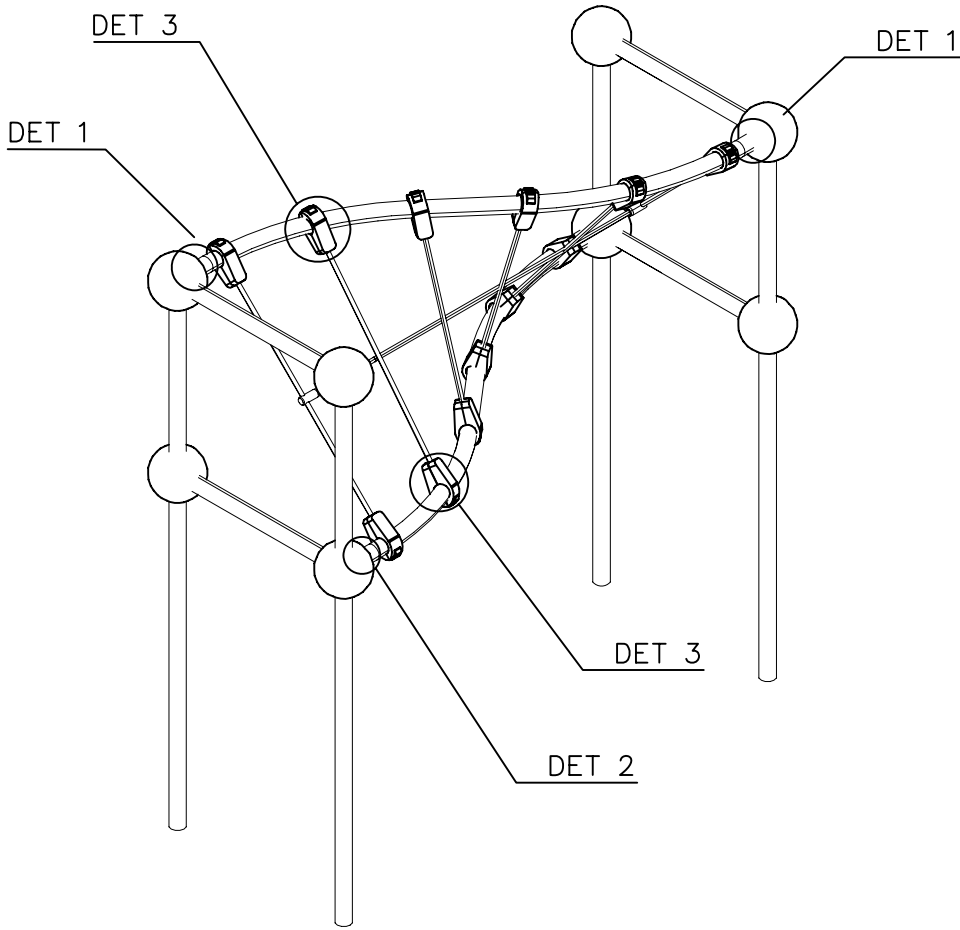

NOTE:

Use a wire marked pairs of the same junction.

Huom!

Käytä langalla merkittyä paria samassa liitoksessa.

Exploded view diagram of a mechanical assembly. The diagram shows various components labeled with circled numbers 1 through 13 and sub-assemblies labeled DET 1 through DET 7. Dimensions are provided for several parts and the overall assembly.

392
784

605

DET 1

DET 2

DET 3

OR / TAI

① 704064	PCS	② 902195	PCS
	1		24
		150x50x50	
③ 902232	PCS	④ 902233	PCS
	12		12
M10x55		M10x30	
⑤ 902273	PCS	⑥ 904525	PCS
	24		2
		Ø60x2.5	
⑦ 980161	PCS		PCS
	24		
M10			
	PCS		PCS
	PCS		PCS
	PCS		PCS
	PCS		PCS