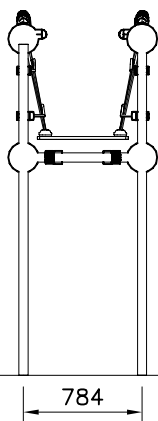

NOTE:

Use a wire marked pairs of the same junction.

Huom!

Käytä langalla merkittyä paria samassa liitoksessa.

Exploded view diagram of a mechanical assembly. The diagram shows various components labeled with circled numbers 1 through 13 and sub-assemblies labeled DET 1 through DET 7. Dimensions are provided for several parts and the overall assembly.

Dimensions:

- Vertical dimension: 860
- Vertical dimension: 784
- Horizontal dimension: 784
- Horizontal dimension: 468
- Vertical dimension: (870-1470-1970-2070)

① 704696	PCS	② 704697	PCS
	1		1
③ 904810	PCS	④ 904818	PCS
	1		2
⑤ 904833	PCS	⑥ 909876	PCS
	1		4
Ø30x565		M8x40	
⑦ 980152	PCS	⑧ 900498	PCS
	9		6
Ø24/8.4		M8x50	
⑨ 999561	PCS	⑩ 709042	PCS
	1		2
GLUE 4101 ergo 10 g			
10 g			
		⑪ 909855	PCS
			8
		M8x35	
		⑫ 910683	PCS
			4
		Ø11	
		⑬ 909850	PCS
			3
		M8x25	

DET 3

① 704158	PCS	② 902124	PCS
	1		4
		150x50x50	
③ 902232	PCS	④ 902233	PCS
	2		2
M10x55		M10x30	
⑤ 902273	PCS	⑥ 980161	PCS
	4		4
		M10	
	PCS		PCS
	PCS		PCS

DET 1

DET 2

DET 3

DET 4

① 704184	PCS	② 901899	PCS
	2		20
		M8x45	
③ 902195	PCS	④ 902232	PCS
	36		18
150x50x50		M10x55	
⑤ 902233	PCS	⑥ 902273	PCS
	18		36
M10x30			
⑦ 904617	PCS	⑧ 904623	PCS
	2		4
∅60x2.5		∅60x115	
⑨ 980150	PCS	⑩ 980161	PCS
	20		36
M8		M10	
⑪ P01915	PCS		PCS
	5		
20x145x600			

DET 1

DET 2

DET 3

DET 4

DET 5

DET 6

① 704197	PCS	② 904629	PCS
	1		1
1090x1090		Ø60x1113	
③ 904630	PCS	④ 909256	PCS
	2		9
Ø60x796		Ø16/8.4x1.6	
⑤ 909633	PCS	⑥ 909852	PCS
	9		9
M8		M8x30	
	PCS		PCS