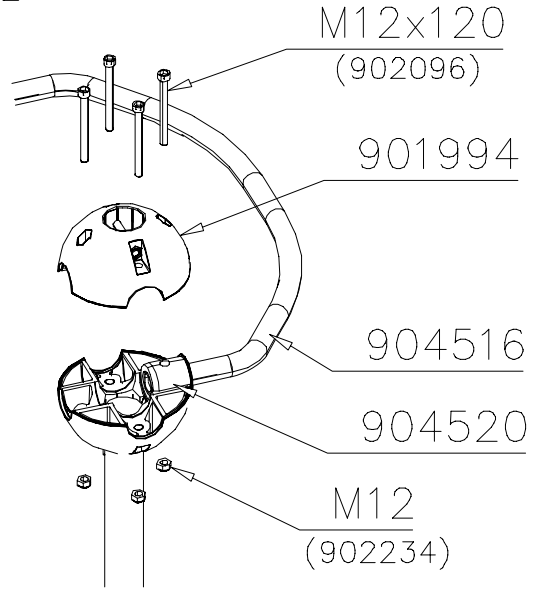

NOTE:

Use a wire marked pairs of the same junction.

Huom!

Käytä langalla merkittyä paria samassa liitoksessa.

Exploded view diagram of a mechanical assembly. The diagram shows various components labeled with circled numbers 1 through 13 and sub-assemblies labeled DET 1 through DET 7. Dimensions are provided for several parts and the overall assembly.

○ 704006	PCS ○ 704005	PCS	○ 902124	PCS	○ 902232	PCS	○ 902233	PCS	○ 980161	PCS	○ 905115	PCS
		1		8		10		4		14		6
	D. GREY		150x50x50		M10x55		M10x30		M10		Ø32	
	PCS ○ 905090	PCS	○ 901302	PCS	○ 904336	PCS	* ○ 904301	PCS	* ○ 904302	PCS		PCS
		6		6		6		2		4		
	Ø45		Ø20/10.5		Ø6x20		XXL RED		XXL YELLOW			

① 900342	PCS	② 901900	PCS
	2		2
M8x16		20.5x36.2x56	
③ 901902	PCS	④ 904516	PCS
	2		1
30.7x60.9x100		Ø33.7x2.6x1157	
⑤ 904520	PCS	⑥ 909850	PCS
	2		1
60-33,7		M8x25	
⑦ 980150	PCS		PCS
	1		
M8			
	PCS		PCS

392
784

605

DET 1

DET 2

DET 3

OR / TAI

① 704064	PCS	② 902195	PCS
	1		24
		150x50x50	
③ 902232	PCS	④ 902233	PCS
	12		12
M10x55		M10x30	
⑤ 902273	PCS	⑥ 904525	PCS
	24		2
		Ø60x2.5	
⑦ 980161	PCS		PCS
	24		
M10			
	PCS		PCS
	PCS		PCS
	PCS		PCS
	PCS		PCS