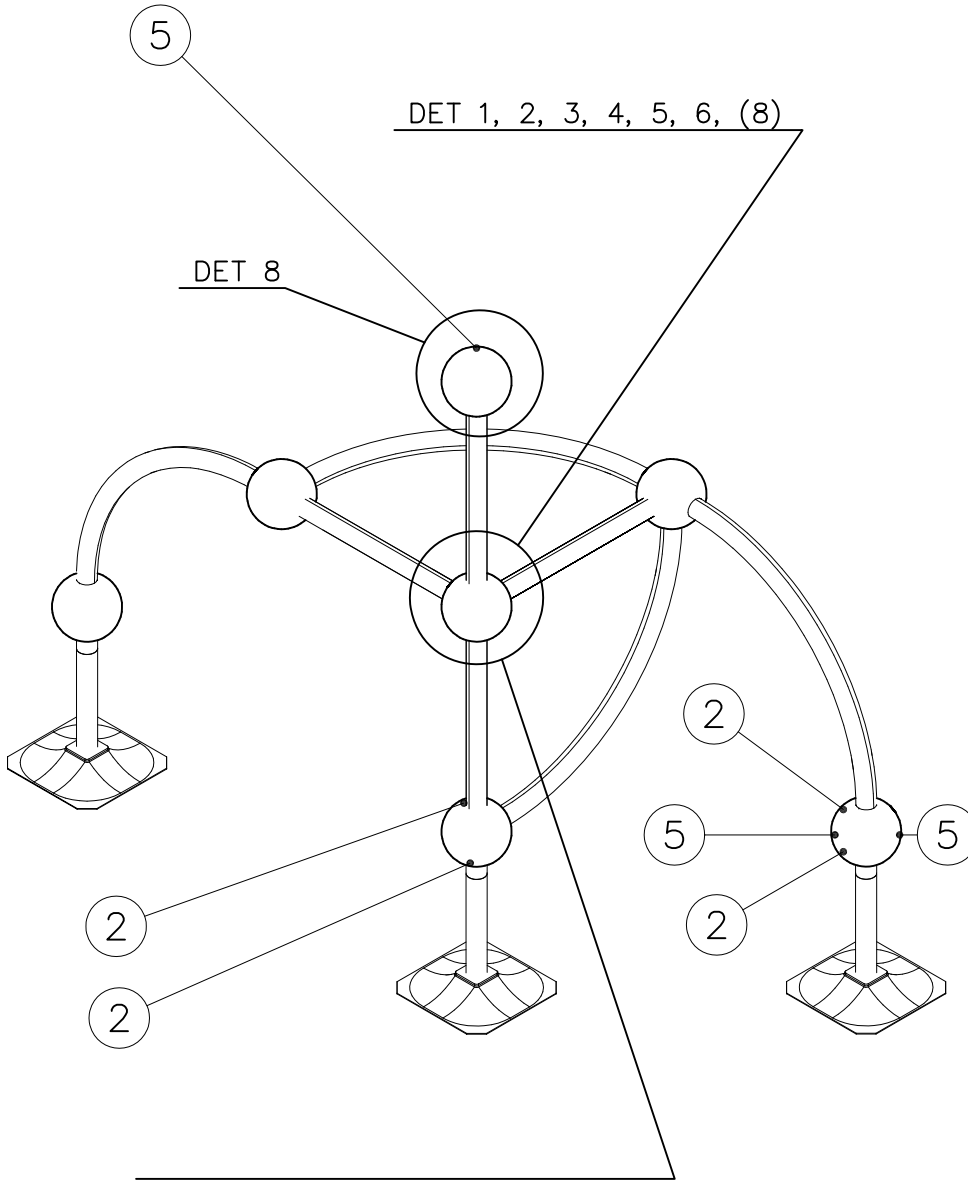

SLIDE METAL

DATE: 24.11.2020

1(1)

Floor level +1970

Floor level +870,
+1470, +2070

DO NOT TIGHTEN THE JOINTS UNTIL THE STRUCTURE IS COMPLETE.

① 901803	PCS	② 901994	PCS
	2		2
M12x90		Ø190	
③ 902096	PCS	④ 902234	PCS
	4		6
M12x120		M12	
	PCS		PCS
	PCS		PCS
	PCS		PCS
	PCS		PCS
	PCS		PCS
	PCS		PCS