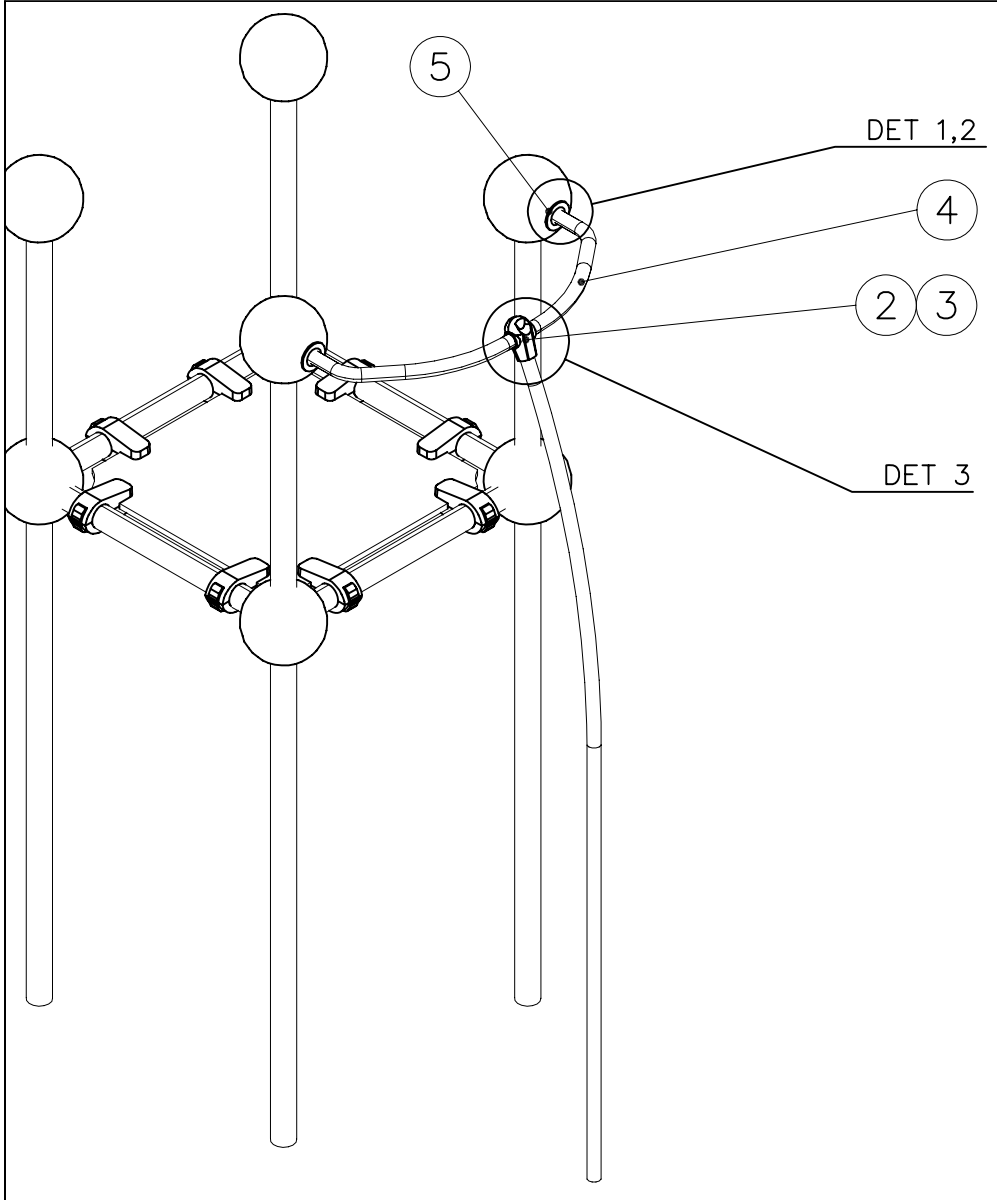

NOTE:

Use a wire marked pairs of the same junction.

Huom!

Käytä langalla merkittyä paria samassa liitoksessa.

Exploded view diagram of a mechanical assembly. The diagram shows various components labeled with circled numbers 1 through 13 and sub-assemblies labeled DET 1 through DET 7. Dimensions are provided for several parts and the overall assembly.

Siirrä tarvittaessa tappi oikeaan upotusreikään. Asenna avatut osat paikoilleen ja lopuksi kiinnitä muovitulppa Ø30 paikoilleen kaikkiin otekokoonpanoihin.

NOTE:

Grip positions and angles are adjustable (90°,180°270°).

Grip can be repositioned by removing the fastening bolt and pulling the grip off.

Securing pin can be repositioned when angle is changed.

After the parts are reassembled. Finish the assembly by fastening the cover plugs (Ø30).

○ 704006	PCS ○ 704005	PCS	○ 902124	PCS	○ 902232	PCS	○ 902233	PCS	○ 980161	PCS	○ 905115	PCS
		1		8		10		4		14		6
	D. GREY		150x50x50		M10x55		M10x30		M10		Ø32	
	PCS ○ 905090	PCS	○ 901302	PCS	○ 904336	PCS	* ○ 904301	PCS	* ○ 904302	PCS		PCS
		6		6		6		2		4		
	Ø45		Ø20/10.5		Ø6x20		XXL RED		XXL YELLOW			