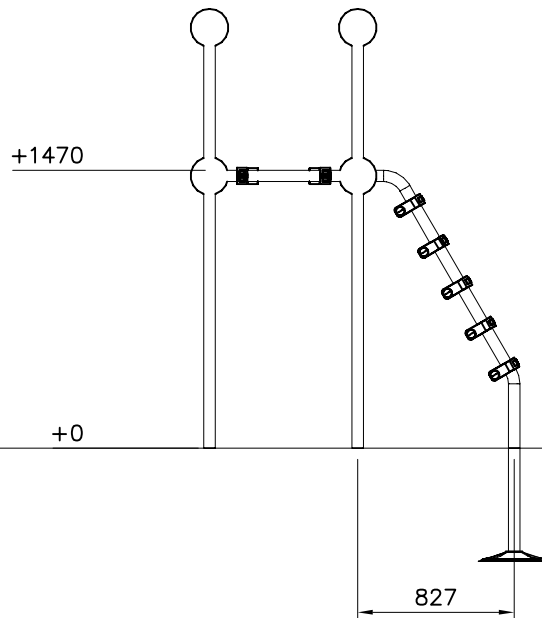

① 904493	PCS	② 909519	PCS
	1		2
		50x380x380	
③ 909637	PCS	④ 909638	PCS
	8		16
M10		Ø20/10.5	
⑤ 909639	PCS		PCS
	8		
M10x25			
	PCS		PCS
	PCS		PCS

DET 1

DET 2

DET 3

① 704439	PCS	② 909519	PCS
	1		1
		50x380x380	
③ 909637	PCS	④ 909638	PCS
	4		8
M10		Ø20/10.5	
⑤ 909639	PCS		PCS
	4		
M10x25			
	PCS		PCS
	PCS		PCS

NOTE:

Use a wire marked pairs of the same junction.

Huom!

Käytä langalla merkittyä paria samassa liitoksessa.

Exploded view diagram of a mechanical assembly. The diagram shows various components labeled with circled numbers 1 through 13 and sub-assemblies labeled DET 1 through DET 7. Dimensions are provided for several parts and the overall assembly.

Dimensions:

- Vertical dimension: 860
- Vertical dimension: 784
- Horizontal dimension: 784
- Horizontal dimension: 468
- Vertical dimension: (870-1470-1970-2070)

① 704696	PCS	② 704697	PCS
	1		1
③ 904810	PCS	④ 904818	PCS
	1		2
⑤ 904833	PCS	⑥ 909876	PCS
	1		4
Ø30x565		M8x40	
⑦ 980152	PCS	⑧ 900498	PCS
	9		6
Ø24/8.4		M8x50	
⑨ 999561	PCS	⑩ 709042	PCS
	1		2
GLUE 4101 ergo 10 g			
10 g			
		⑪ 909855	PCS
			8
		M8x35	
		⑫ 910683	PCS
			4
		Ø11	
		⑬ 909850	PCS
			3
		M8x25	