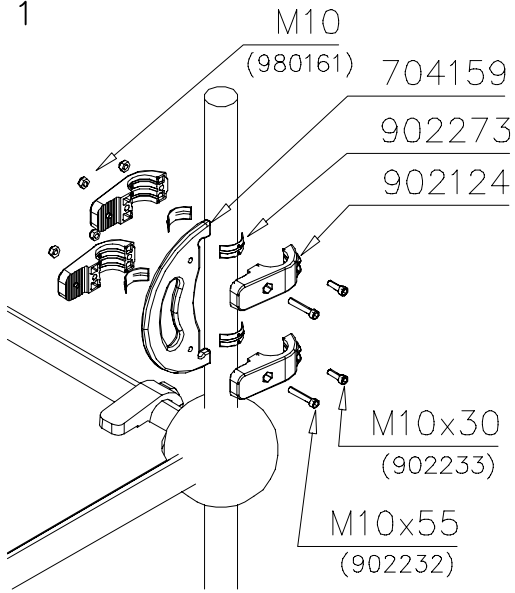

NOTE:

Use a wire marked pairs of the same junction.

Huom!

Käytä langalla merkittyä paria samassa liitoksessa.

Exploded view diagram of a mechanical assembly. The diagram shows various components labeled with circled numbers 1 through 13 and sub-assemblies labeled DET 1 through DET 7. Dimensions are provided for several parts and the overall assembly.

392
784

605

DET 1

DET 2

DET 3

OR / TAI

① 704064	PCS	② 902195	PCS
	1		24
		150x50x50	
③ 902232	PCS	④ 902233	PCS
	12		12
M10x55		M10x30	
⑤ 902273	PCS	⑥ 904525	PCS
	24		2
		Ø60x2.5	
⑦ 980161	PCS		PCS
	24		
M10			
	PCS		PCS
	PCS		PCS
	PCS		PCS
	PCS		PCS

DET 3

① 704158	PCS	② 902124	PCS
	1		4
		150x50x50	
③ 902232	PCS	④ 902233	PCS
	2		2
M10x55		M10x30	
⑤ 902273	PCS	⑥ 980161	PCS
	4		4
		M10	
	PCS		PCS
	PCS		PCS

DET 1

DET 2

DET 3

DET 4

① 704184	PCS	② 901899	PCS
	2		20
		M8x45	
③ 902195	PCS	④ 902232	PCS
	36		18
150x50x50		M10x55	
⑤ 902233	PCS	⑥ 902273	PCS
	18		36
M10x30			
⑦ 904617	PCS	⑧ 904623	PCS
	2		4
∅60x2.5		∅60x115	
⑨ 980150	PCS	⑩ 980161	PCS
	20		36
M8		M10	
⑪ P01915	PCS		PCS
	5		
20x145x600			

DET 1

DET 2

DET 3

DET 4

DET 5

DET 6

① 704197	PCS	② 904629	PCS
	1		1
1090x1090		Ø60x1113	
③ 904630	PCS	④ 909256	PCS
	2		9
Ø60x796		Ø16/8.4x1.6	
⑤ 909633	PCS	⑥ 909852	PCS
	9		9
M8		M8x30	
	PCS		PCS