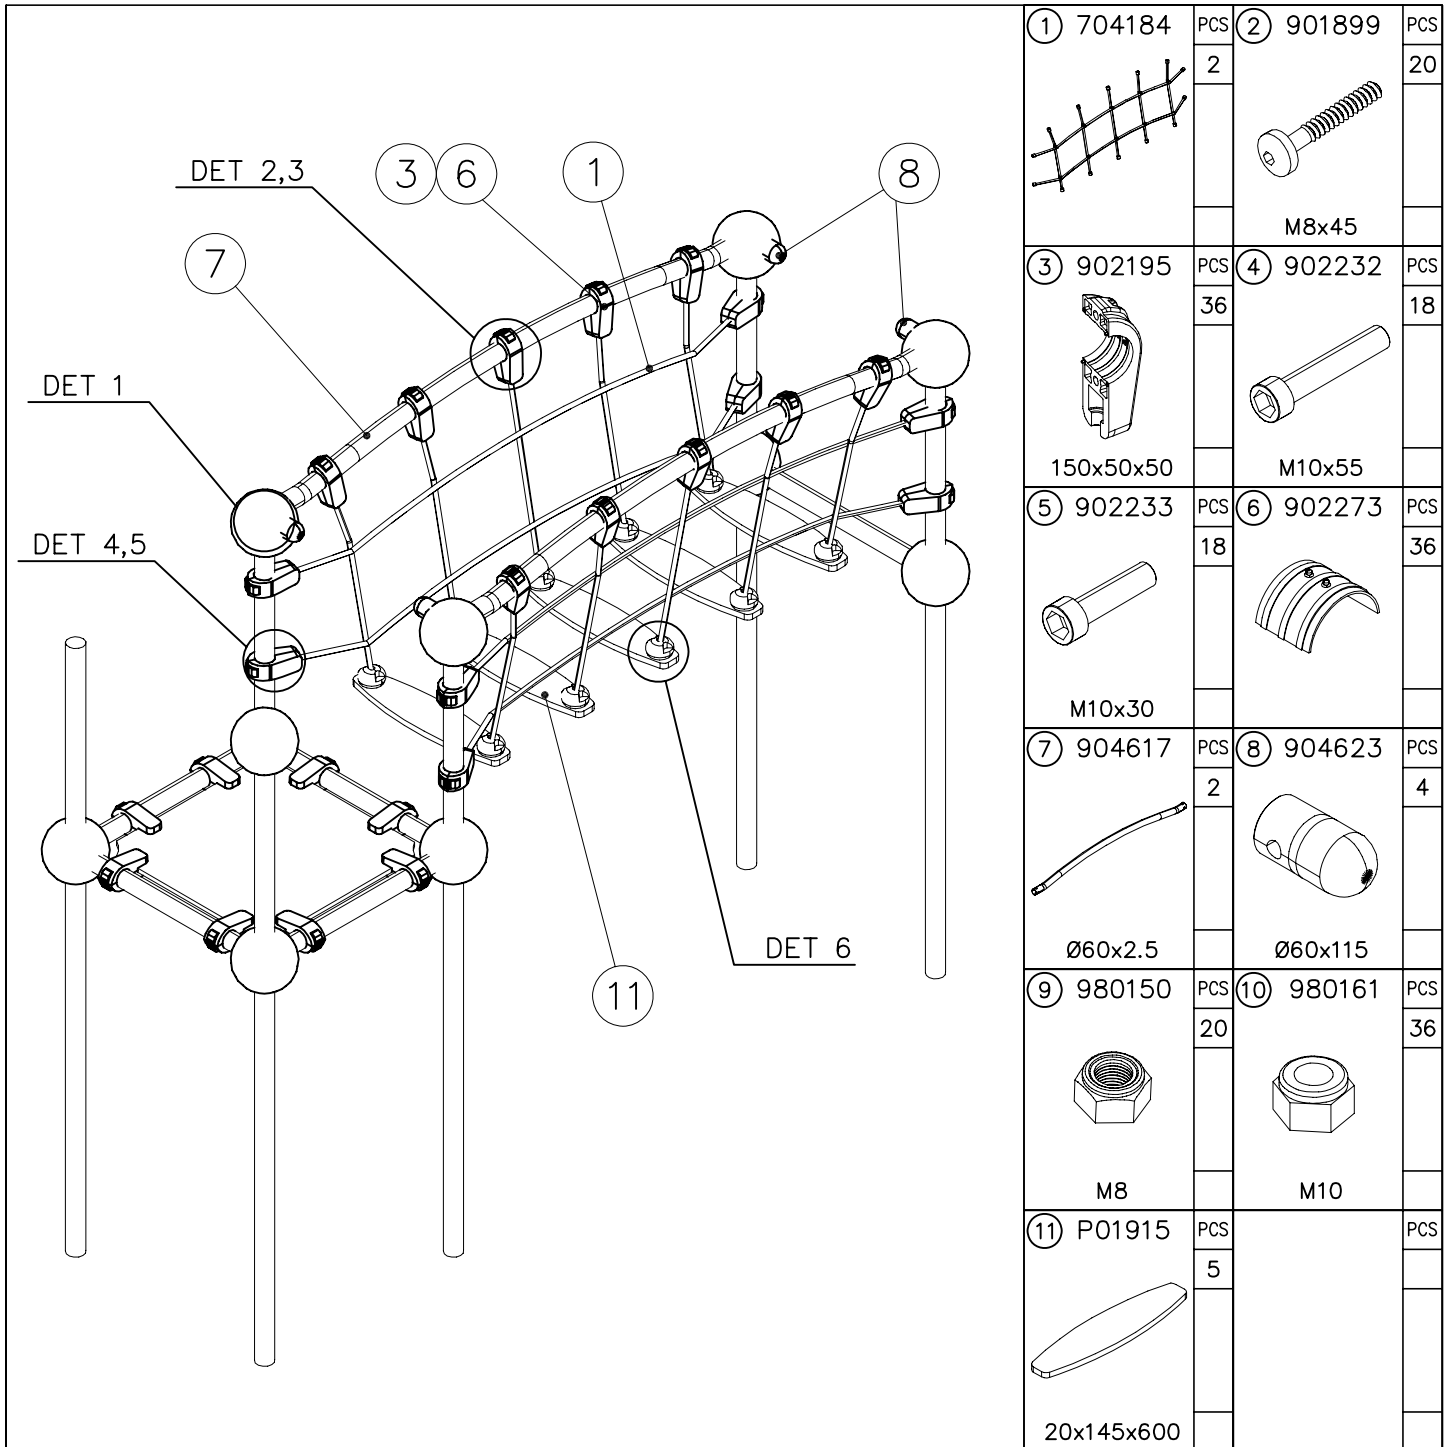

NOTE:

Use a wire marked pairs of the same junction.

Huom!

Käytä langalla merkittyä paria samassa liitoksessa.

Exploded view diagram of a mechanical assembly. The diagram shows various components labeled with circled numbers 1 through 13 and sub-assemblies labeled DET 1 through DET 7. Dimensions are provided for several parts and the overall assembly.

392
784

605

DET 1

DET 2

DET 3

OR / TAI

① 704064	PCS	② 902195	PCS
	1		24
		150x50x50	
③ 902232	PCS	④ 902233	PCS
	12		12
M10x55		M10x30	
⑤ 902273	PCS	⑥ 904525	PCS
	24		2
		Ø60x2.5	
⑦ 980161	PCS		PCS
	24		
M10			
	PCS		PCS
	PCS		PCS
	PCS		PCS
	PCS		PCS

DET 3

① 704158	PCS	② 902124	PCS
	1		4
		150x50x50	
③ 902232	PCS	④ 902233	PCS
	2		2
M10x55		M10x30	
⑤ 902273	PCS	⑥ 980161	PCS
	4		4
		M10	
	PCS		PCS
	PCS		PCS

DET 1

DET 2

DET 3

DET 4

① 704184	PCS	② 901899	PCS
	2		20
		M8x45	
③ 902195	PCS	④ 902232	PCS
	36		18
150x50x50		M10x55	
⑤ 902233	PCS	⑥ 902273	PCS
	18		36
M10x30			
⑦ 904617	PCS	⑧ 904623	PCS
	2		4
∅60x2.5		∅60x115	
⑨ 980150	PCS	⑩ 980161	PCS
	20		36
M8		M10	
⑪ P01915	PCS		PCS
	5		
20x145x600			

DET 1

DET 2

DET 3

DET 4

DET 5

DET 6

① 704197	PCS	② 904629	PCS
	1		1
1090x1090		Ø60x1113	
③ 904630	PCS	④ 909256	PCS
	2		9
Ø60x796		Ø16/8.4x1.6	
⑤ 909633	PCS	⑥ 909852	PCS
	9		9
M8		M8x30	
	PCS		PCS