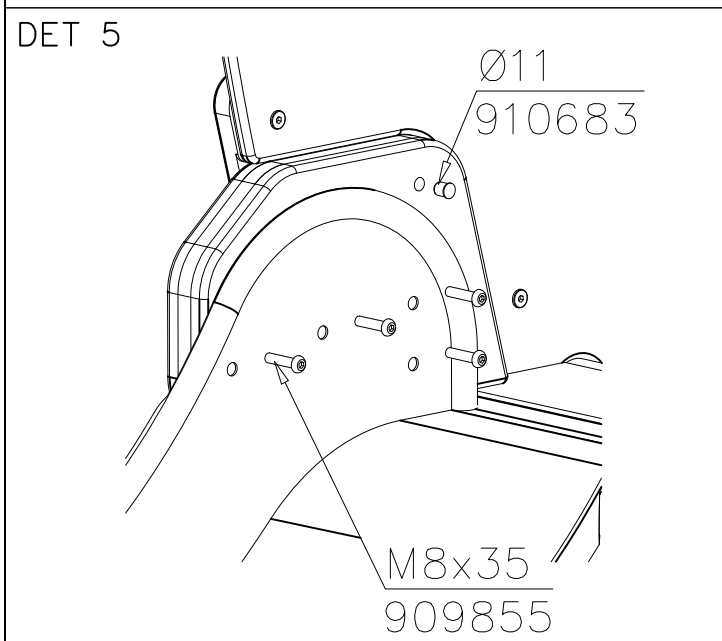

NOTE:

Use a wire marked pairs of the same junction.

Huom!

Käytä langalla merkittyä paria samassa liitoksessa.

Exploded view diagram of a mechanical assembly. The diagram shows various components labeled with circled numbers 1 through 13 and sub-assemblies labeled DET 1 through DET 7. Dimensions are provided for several parts and the overall assembly.

Dimensions:

- Vertical dimension: 860
- Vertical dimension: 784
- Horizontal dimension: 784
- Horizontal dimension: 468
- Vertical dimension: (870-1470-1970-2070)

① 704696	PCS	② 704697	PCS
	1		1
③ 904810	PCS	④ 904818	PCS
	1		2
⑤ 904833	PCS	⑥ 909876	PCS
	1		4
Ø30x565		M8x40	
⑦ 980152	PCS	⑧ 900498	PCS
	9		6
Ø24/8.4		M8x50	
⑨ 999561	PCS	⑩ 709042	PCS
	1		2
GLUE 4101 ergo 10 g			
10 g			
		⑪ 909855	PCS
			8
		M8x35	
		⑫ 910683	PCS
			4
		Ø11	
		⑬ 909850	PCS
			3
		M8x25	