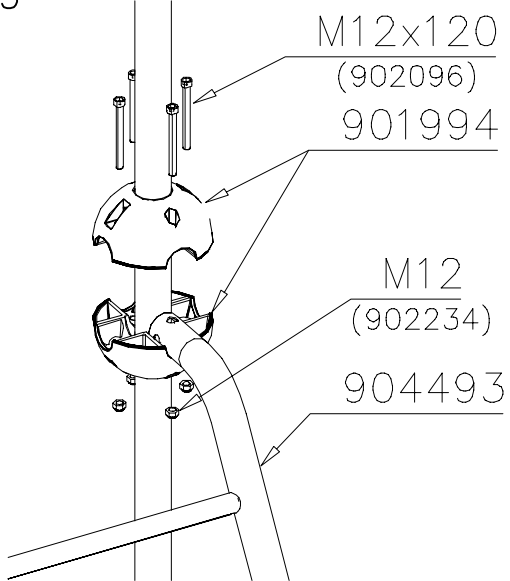

① 904493	PCS	② 909519	PCS
	1		2
		50x380x380	
③ 909637	PCS	④ 909638	PCS
	8		16
M10		Ø20/10.5	
⑤ 909639	PCS		PCS
	8		
M10x25			
	PCS		PCS
	PCS		PCS

DET 1

DET 2

DET 3

① 704439	PCS	② 909519	PCS
	1		1
		50x380x380	
③ 909637	PCS	④ 909638	PCS
	4		8
M10		Ø20/10.5	
⑤ 909639	PCS		PCS
	4		
M10x25			
	PCS		PCS
	PCS		PCS

NOTE:

Use a wire marked pairs of the same junction.

Huom!

Käytä langalla merkittyä paria samassa liitoksessa.

Exploded view diagram of a mechanical assembly. The diagram shows various components labeled with circled numbers 1 through 13 and sub-assemblies labeled DET 1 through DET 7. Dimensions are provided for several parts and the overall assembly.

Dimensions:

- Vertical dimension: 860
- Vertical dimension: 784
- Horizontal dimension: 784
- Horizontal dimension: 468
- Vertical dimension: (870-1470-1970-2070)

① 704696	PCS	② 704697	PCS
	1		1
③ 904810	PCS	④ 904818	PCS
	1		2
⑤ 904833	PCS	⑥ 909876	PCS
	1		4
Ø30x565		M8x40	
⑦ 980152	PCS	⑧ 900498	PCS
	9		6
Ø24/8.4		M8x50	
⑨ 999561	PCS	⑩ 709042	PCS
	1		2
GLUE 4101 ergo 10 g			
10 g			
		⑪ 909855	PCS
			8
		M8x35	
		⑫ 910683	PCS
			4
		Ø11	
		⑬ 909850	PCS
			3
		M8x25	