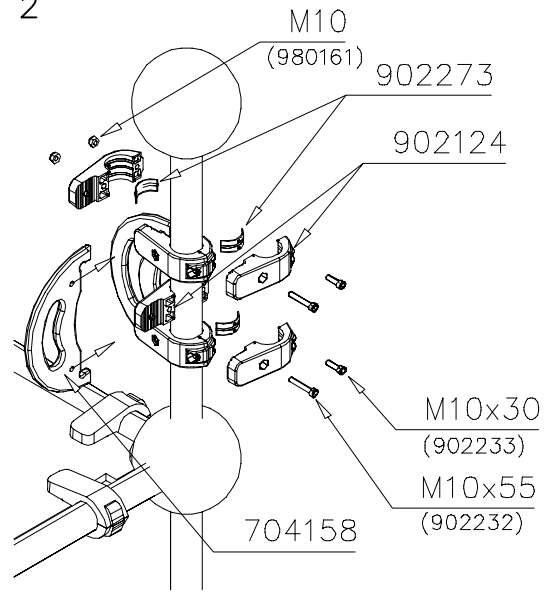

NOTE:

Use a wire marked pairs of the same junction.

Huom!

Käytä langalla merkittyä paria samassa liitoksessa.

Exploded view diagram of a mechanical assembly. The diagram shows various components labeled with circled numbers 1 through 13 and sub-assemblies labeled DET 1 through DET 7. Dimensions are provided for several parts and the overall assembly.

392
784

605

DET 1

DET 2

DET 3

OR / TAI

① 704064	PCS	② 902195	PCS
	1		24
		150x50x50	
③ 902232	PCS	④ 902233	PCS
	12		12
M10x55		M10x30	
⑤ 902273	PCS	⑥ 904525	PCS
	24		2
		Ø60x2.5	
⑦ 980161	PCS		PCS
	24		
M10			
	PCS		PCS
	PCS		PCS
	PCS		PCS
	PCS		PCS

DET 3

① 704158	PCS	② 902124	PCS
	1		4
		150x50x50	
③ 902232	PCS	④ 902233	PCS
	2		2
M10x55		M10x30	
⑤ 902273	PCS	⑥ 980161	PCS
	4		4
		M10	
	PCS		PCS
	PCS		PCS

DET 1

DET 2

DET 3

DET 4

① 704184	PCS	② 901899	PCS
	2		20
		M8x45	
③ 902195	PCS	④ 902232	PCS
	36		18
150x50x50		M10x55	
⑤ 902233	PCS	⑥ 902273	PCS
	18		36
M10x30			
⑦ 904617	PCS	⑧ 904623	PCS
	2		4
∅60x2.5		∅60x115	
⑨ 980150	PCS	⑩ 980161	PCS
	20		36
M8		M10	
⑪ P01915	PCS		PCS
	5		
20x145x600			

DET 1

DET 2

DET 3

DET 4

DET 5

DET 6

① 704197	PCS	② 904629	PCS
	1		1
1090x1090		Ø60x1113	
③ 904630	PCS	④ 909256	PCS
	2		9
Ø60x796		Ø16/8.4x1.6	
⑤ 909633	PCS	⑥ 909852	PCS
	9		9
M8		M8x30	
	PCS		PCS