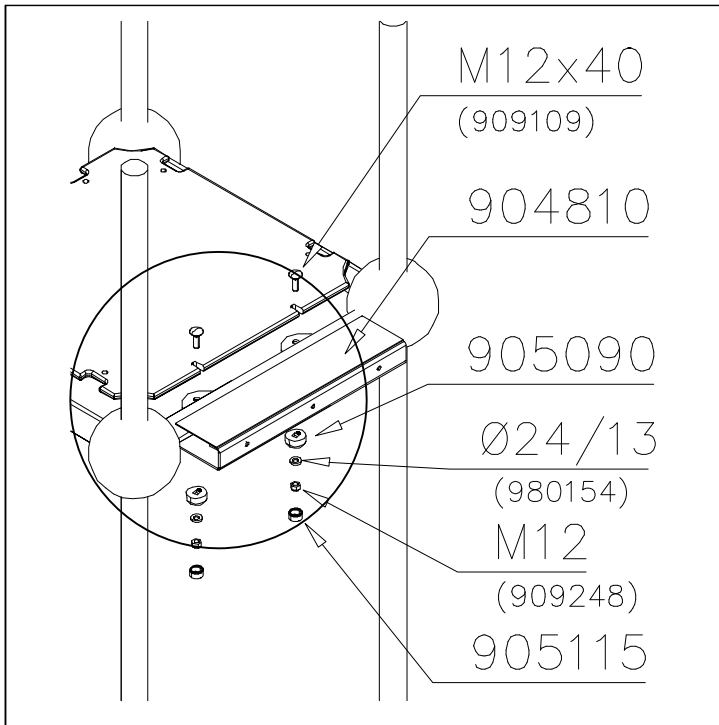

LAPPSET®

FLOOR (SLIDE)

CLOXX

DATE: 3.10.2013

2(3)

○ 704684	○ 704685	PCS 1	○ 902124	PCS 12	○ 902232	PCS 6	○ 902233	PCS 6	○ 980161	PCS 12		PCS
			 150x50x50		 M10x55		 M10x30		 M10			
		PCS	○ 909109	PCS 2	○ 905090	PCS 2	○ 980154	PCS 2	○ 909248	PCS 2	○ 905115	PCS 2
			 M12x40		 Ø45		 Ø24/13		 M12		 Ø32	
		PCS		PCS		PCS		PCS		PCS		PCS
○ 704692	○ 704693	PCS 1	○ 902124	PCS 12	○ 902232	PCS 6	○ 902233	PCS 6	○ 980161	PCS 12		PCS
			 150x50x50		 M10x55		 M10x30		 M10			
		PCS	○ 909109	PCS 2	○ 905090	PCS 2	○ 980154	PCS 2	○ 909248	PCS 2	○ 905115	PCS 2
			 M12x40		 Ø45		 Ø24/13		 M12		 Ø32	
		PCS		PCS		PCS		PCS		PCS		PCS
		PCS		PCS		PCS		PCS		PCS		PCS

① 904493	PCS	② 909519	PCS
	1		2
		50x380x380	
③ 909637	PCS	④ 909638	PCS
	8		16
M10		Ø20/10.5	
⑤ 909639	PCS		PCS
	8		
M10x25			
	PCS		PCS
	PCS		PCS

DET 1

DET 2

DET 3

① 704439	PCS	② 909519	PCS
	1		1
		50x380x380	
③ 909637	PCS	④ 909638	PCS
	4		8
M10		Ø20/10.5	
⑤ 909639	PCS		PCS
	4		
M10x25			
	PCS		PCS
	PCS		PCS

NOTE:

Use a wire marked pairs of the same junction.

Huom!

Käytä langalla merkittyä paria samassa liitoksessa.

Exploded view diagram of a mechanical assembly. The diagram shows various components labeled with circled numbers 1 through 13 and sub-assemblies labeled DET 1 through DET 7. Dimensions are provided for several parts and the overall assembly.

Dimensions:

- Vertical dimension: 860
- Vertical dimension: 784
- Horizontal dimension: 784
- Horizontal dimension: 468
- Vertical dimension: (870-1470-1970-2070)

① 704696	PCS	② 704697	PCS
	1		1
③ 904810	PCS	④ 904818	PCS
	1		2
⑤ 904833	PCS	⑥ 909876	PCS
	1		4
Ø30x565		M8x40	
⑦ 980152	PCS	⑧ 900498	PCS
	9		6
Ø24/8.4		M8x50	
⑨ 999561	PCS	⑩ 709042	PCS
	1		2
GLUE 4101 ergo 10 g			
10 g			
		⑪ 909855	PCS
			8
		M8x35	
		⑫ 910683	PCS
			4
		Ø11	
		⑬ 909850	PCS
			3
		M8x25	