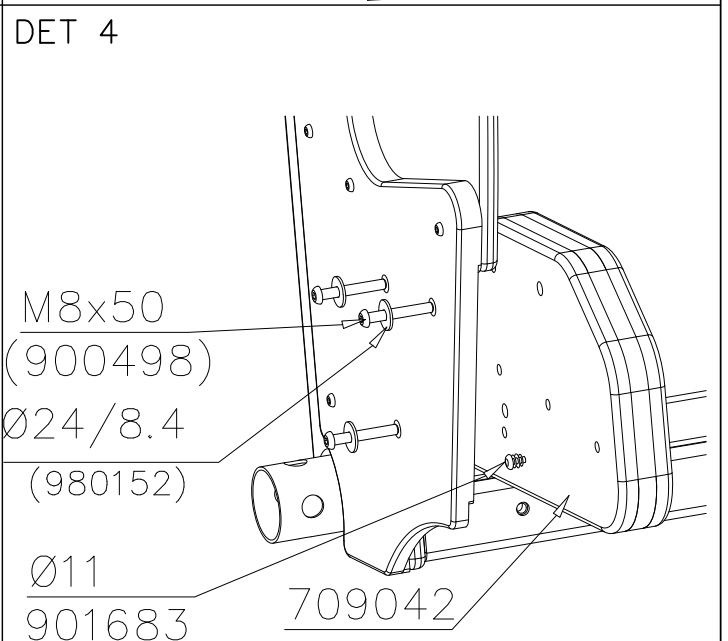

NOTE:

Use a wire marked pairs of the same junction.

Huom!

Käytä langalla merkittyä paria samassa liitoksessa.

Exploded view diagram of a mechanical assembly. The diagram shows various components labeled with circled numbers 1 through 13 and sub-assemblies labeled DET 1 through DET 7. Dimensions are provided for several parts and the overall assembly.

Dimensions:

- Vertical dimension: 860
- Vertical dimension: 784
- Horizontal dimension: 784
- Horizontal dimension: 468
- Vertical dimension: (870-1470-1970-2070)

① 704696	PCS	② 704697	PCS
	1		1
③ 904810	PCS	④ 904818	PCS
	1		2
⑤ 904833	PCS	⑥ 909876	PCS
	1		4
Ø30x565		M8x40	
⑦ 980152	PCS	⑧ 900498	PCS
	9		6
Ø24/8.4		M8x50	
⑨ 999561	PCS	⑩ 709042	PCS
	1		2
GLUE 4101 ergo 10 g			
10 g			
		⑪ 909855	PCS
			8
		M8x35	
		⑫ 910683	PCS
			4
		Ø11	
		⑬ 909850	PCS
			3
		M8x25	