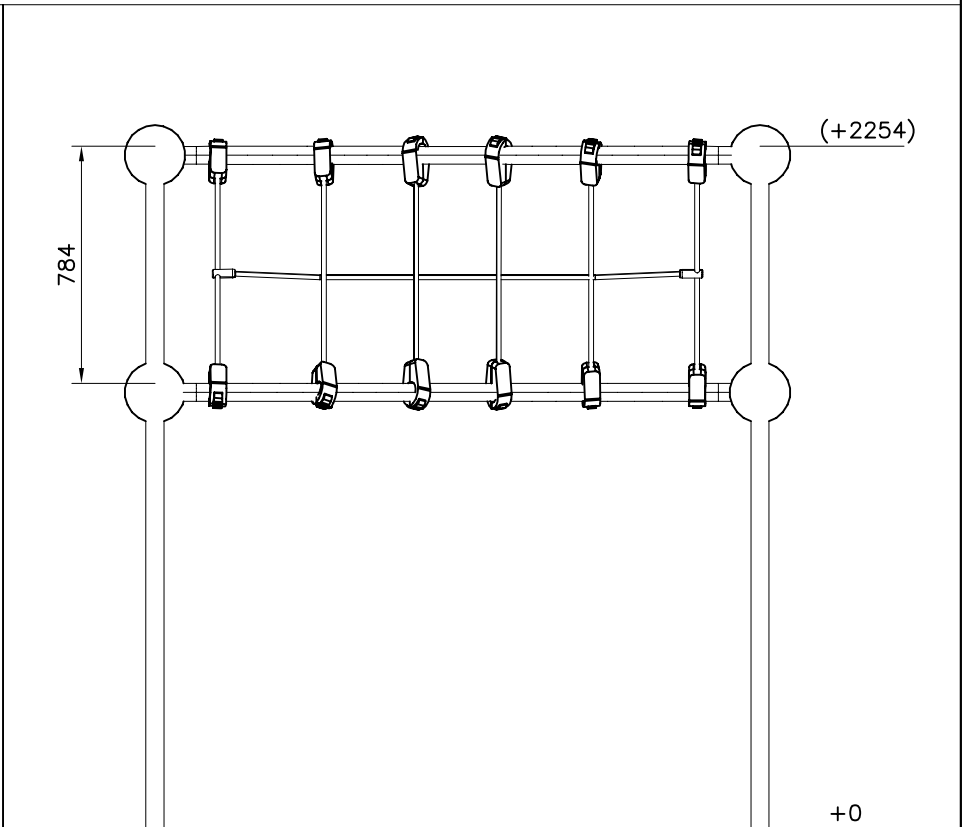

NOTE:

Use a wire marked pairs of the same junction.

Huom!

Käytä langalla merkittyä paria samassa liitoksessa.

Exploded view diagram of a mechanical assembly. The diagram shows various components labeled with circled numbers 1 through 13 and sub-assemblies labeled DET 1 through DET 7. Dimensions are provided for several parts and the overall assembly.

① 900342	PCS	② 901900	PCS
	2		2
M8x16		20.5x36.2x56	
③ 901902	PCS	④ 904516	PCS
	2		1
30.7x60.9x100		Ø33.7x2.6x1157	
⑤ 904520	PCS	⑥ 909850	PCS
	2		1
60-33,7		M8x25	
⑦ 980150	PCS		PCS
	1		
M8			
	PCS		PCS

392
784

605

DET 1

DET 2

DET 3

OR / TAI

① 704064	PCS	② 902195	PCS
	1		24
		150x50x50	
③ 902232	PCS	④ 902233	PCS
	12		12
M10x55		M10x30	
⑤ 902273	PCS	⑥ 904525	PCS
	24		2
		Ø60x2.5	
⑦ 980161	PCS		PCS
	24		
M10			
	PCS		PCS
	PCS		PCS
	PCS		PCS
	PCS		PCS

DET 3

① 704158	PCS	② 902124	PCS
	1		4
		150x50x50	
③ 902232	PCS	④ 902233	PCS
	2		2
M10x55		M10x30	
⑤ 902273	PCS	⑥ 980161	PCS
	4		4
		M10	
	PCS		PCS
	PCS		PCS

DET 1

DET 2

DET 3

DET 4

① 704184	PCS	② 901899	PCS
	2		20
		M8x45	
③ 902195	PCS	④ 902232	PCS
	36		18
150x50x50		M10x55	
⑤ 902233	PCS	⑥ 902273	PCS
	18		36
M10x30			
⑦ 904617	PCS	⑧ 904623	PCS
	2		4
∅60x2.5		∅60x115	
⑨ 980150	PCS	⑩ 980161	PCS
	20		36
M8		M10	
⑪ P01915	PCS		PCS
	5		
20x145x600			