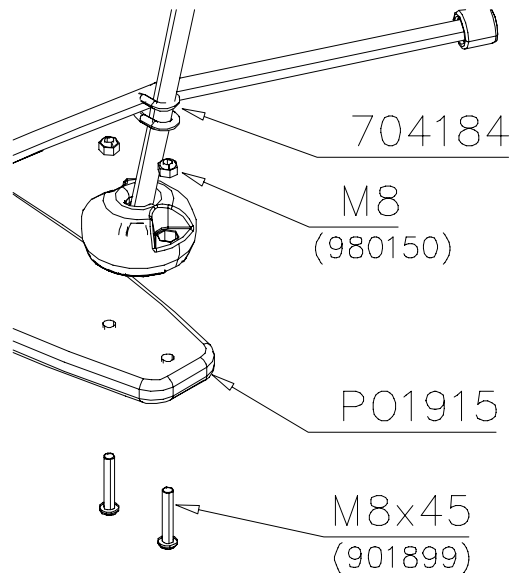

NOTE:

Use a wire marked pairs of the same junction.

Huom!

Käytä langalla merkittyä paria samassa liitoksessa.

Exploded view diagram of a mechanical assembly. The diagram shows various components labeled with circled numbers 1 through 13 and sub-assemblies labeled DET 1 through DET 7. Dimensions are provided for several parts and the overall assembly.

392
784

605

DET 1

DET 2

DET 3

OR / TAI

① 704064	PCS	② 902195	PCS
	1		24
		150x50x50	
③ 902232	PCS	④ 902233	PCS
	12		12
M10x55		M10x30	
⑤ 902273	PCS	⑥ 904525	PCS
	24		2
		Ø60x2.5	
⑦ 980161	PCS		PCS
	24		
M10			
	PCS		PCS
	PCS		PCS
	PCS		PCS
	PCS		PCS

DET 3

① 704158	PCS	② 902124	PCS
	1		4
		150x50x50	
③ 902232	PCS	④ 902233	PCS
	2		2
M10x55		M10x30	
⑤ 902273	PCS	⑥ 980161	PCS
	4		4
		M10	
	PCS		PCS
	PCS		PCS

DET 1

DET 2

DET 3

DET 4

① 704184	PCS	② 901899	PCS
	2		20
		M8x45	
③ 902195	PCS	④ 902232	PCS
	36		18
150x50x50		M10x55	
⑤ 902233	PCS	⑥ 902273	PCS
	18		36
M10x30			
⑦ 904617	PCS	⑧ 904623	PCS
	2		4
∅60x2.5		∅60x115	
⑨ 980150	PCS	⑩ 980161	PCS
	20		36
M8		M10	
⑪ P01915	PCS		PCS
	5		
20x145x600			

DET 1

DET 2

DET 3

DET 4

DET 5

DET 6

① 704197	PCS	② 904629	PCS
	1		1
1090x1090		Ø60x1113	
③ 904630	PCS	④ 909256	PCS
	2		9
Ø60x796		Ø16/8.4x1.6	
⑤ 909633	PCS	⑥ 909852	PCS
	9		9
M8		M8x30	
	PCS		PCS