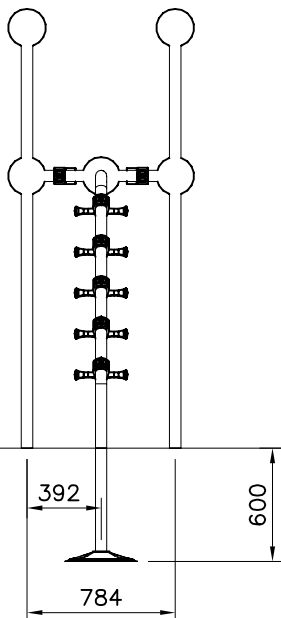

LAPPSET®

FLOOR (SLIDE)

CLOXX

DATE: 3.10.2013

2(3)

○ 704684	○ 704685	PCS 1	○ 902124	PCS 12	○ 902232	PCS 6	○ 902233	PCS 6	○ 980161	PCS 12		PCS
			 150x50x50		 M10x55		 M10x30		 M10			
		PCS	○ 909109	PCS 2	○ 905090	PCS 2	○ 980154	PCS 2	○ 909248	PCS 2	○ 905115	PCS 2
			 M12x40		 Ø45		 Ø24/13		 M12		 Ø32	
		PCS		PCS		PCS		PCS		PCS		PCS
○ 704692	○ 704693	PCS 1	○ 902124	PCS 12	○ 902232	PCS 6	○ 902233	PCS 6	○ 980161	PCS 12		PCS
			 150x50x50		 M10x55		 M10x30		 M10			
		PCS	○ 909109	PCS 2	○ 905090	PCS 2	○ 980154	PCS 2	○ 909248	PCS 2	○ 905115	PCS 2
			 M12x40		 Ø45		 Ø24/13		 M12		 Ø32	
		PCS		PCS		PCS		PCS		PCS		PCS
		PCS		PCS		PCS		PCS		PCS		PCS

① 904493	PCS	② 909519	PCS
	1		2
		50x380x380	
③ 909637	PCS	④ 909638	PCS
	8		16
M10		Ø20/10.5	
⑤ 909639	PCS		PCS
	8		
M10x25			
	PCS		PCS
	PCS		PCS

DET 1

DET 2

DET 3

① 704439	PCS	② 909519	PCS
	1		1
		50x380x380	
③ 909637	PCS	④ 909638	PCS
	4		8
M10		Ø20/10.5	
⑤ 909639	PCS		PCS
	4		
M10x25			
	PCS		PCS
	PCS		PCS

NOTE:

Use a wire marked pairs of the same junction.

Huom!

Käytä langalla merkittyä paria samassa liitoksessa.

Exploded view diagram of a mechanical assembly. The diagram shows various components labeled with circled numbers 1 through 13 and sub-assemblies labeled DET 1 through DET 7. Dimensions are provided for several parts and the overall assembly.

Dimensions:

- Vertical dimension: 860
- Vertical dimension: 784
- Horizontal dimension: 784
- Horizontal dimension: 468
- Vertical dimension: (870-1470-1970-2070)

① 704696	PCS	② 704697	PCS
	1		1
③ 904810	PCS	④ 904818	PCS
	1		2
⑤ 904833	PCS	⑥ 909876	PCS
	1		4
Ø30x565		M8x40	
⑦ 980152	PCS	⑧ 900498	PCS
	9		6
Ø24/8.4		M8x50	
⑨ 999561	PCS	⑩ 709042	PCS
	1		2
GLUE 4101 ergo 10 g			
10 g			
		⑪ 909855	PCS
			8
		M8x35	
		⑫ 910683	PCS
			4
		Ø11	
		⑬ 909850	PCS
			3
		M8x25	