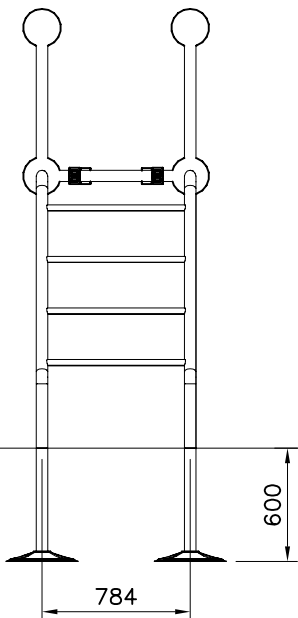

LAPPSET®

FLOOR (SLIDE)

CLOXX

DATE: 3.10.2013

2(3)

○ 704684	○ 704685	PCS 1	○ 902124	PCS 12	○ 902232	PCS 6	○ 902233	PCS 6	○ 980161	PCS 12		PCS
			 150x50x50		 M10x55		 M10x30		 M10			
		PCS	○ 909109	PCS 2	○ 905090	PCS 2	○ 980154	PCS 2	○ 909248	PCS 2	○ 905115	PCS 2
			 M12x40		 Ø45		 Ø24/13		 M12		 Ø32	
		PCS		PCS		PCS		PCS		PCS		PCS
○ 704692	○ 704693	PCS 1	○ 902124	PCS 12	○ 902232	PCS 6	○ 902233	PCS 6	○ 980161	PCS 12		PCS
			 150x50x50		 M10x55		 M10x30		 M10			
		PCS	○ 909109	PCS 2	○ 905090	PCS 2	○ 980154	PCS 2	○ 909248	PCS 2	○ 905115	PCS 2
			 M12x40		 Ø45		 Ø24/13		 M12		 Ø32	
		PCS		PCS		PCS		PCS		PCS		PCS
		PCS		PCS		PCS		PCS		PCS		PCS

① 904493	PCS	② 909519	PCS
	1		2
		50x380x380	
③ 909637	PCS	④ 909638	PCS
	8		16
M10		Ø20/10.5	
⑤ 909639	PCS		PCS
	8		
M10x25			
	PCS		PCS
	PCS		PCS

DET 1

DET 2

DET 3

① 704439	PCS	② 909519	PCS
	1		1
		50x380x380	
③ 909637	PCS	④ 909638	PCS
	4		8
M10		Ø20/10.5	
⑤ 909639	PCS		PCS
	4		
M10x25			
	PCS		PCS
	PCS		PCS

NOTE:

Use a wire marked pairs of the same junction.

Huom!

Käytä langalla merkittyä paria samassa liitoksessa.

Exploded view diagram of a mechanical assembly. The diagram shows various components labeled with circled numbers 1 through 13 and sub-assemblies labeled DET 1 through DET 7. Dimensions are provided for several parts and the overall assembly.

Dimensions:

- Vertical dimension: 860
- Vertical dimension: 784
- Horizontal dimension: 784
- Horizontal dimension: 468
- Vertical dimension: (870-1470-1970-2070)

① 704696	PCS	② 704697	PCS
	1		1
③ 904810	PCS	④ 904818	PCS
	1		2
⑤ 904833	PCS	⑥ 909876	PCS
	1		4
Ø30x565		M8x40	
⑦ 980152	PCS	⑧ 900498	PCS
	9		6
Ø24/8.4		M8x50	
⑨ 999561	PCS	⑩ 709042	PCS
	1		2
GLUE 4101 ergo 10 g			
10 g			
		⑪ 909855	PCS
			8
		M8x35	
		⑫ 910683	PCS
			4
		Ø11	
		⑬ 909850	PCS
			3
		M8x25	