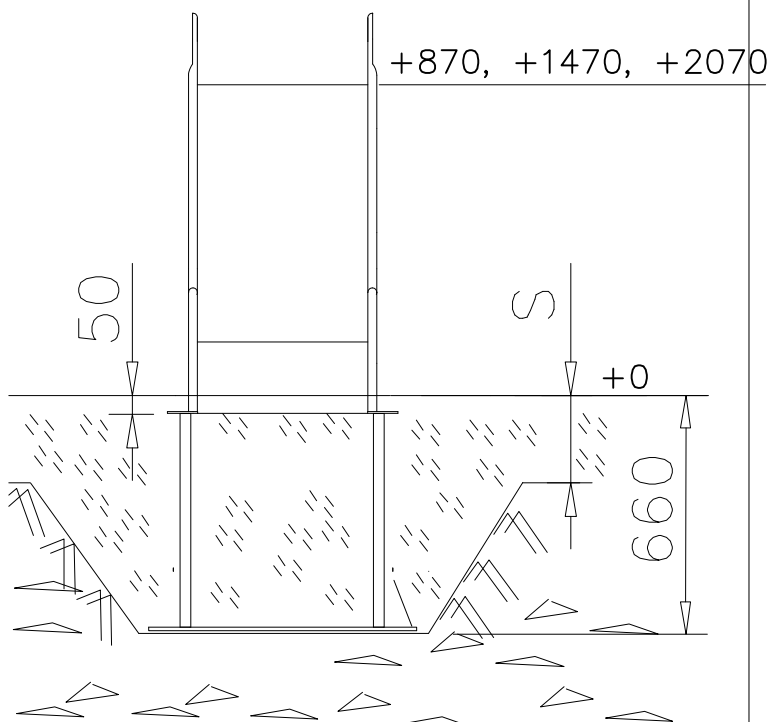

SLIDE METAL

DATE: 24.11.2020

1(1)

Floor level +1970

Floor level +870,
+1470, +2070

DO NOT TIGHTEN THE JOINTS UNTIL THE STRUCTURE IS COMPLETE.

① 901803	PCS	② 901994	PCS
	2		2
M12x90		Ø190	
③ 902096	PCS	④ 902234	PCS
	4		6
M12x120		M12	
	PCS		PCS
	PCS		PCS
	PCS		PCS
	PCS		PCS
	PCS		PCS
	PCS		PCS