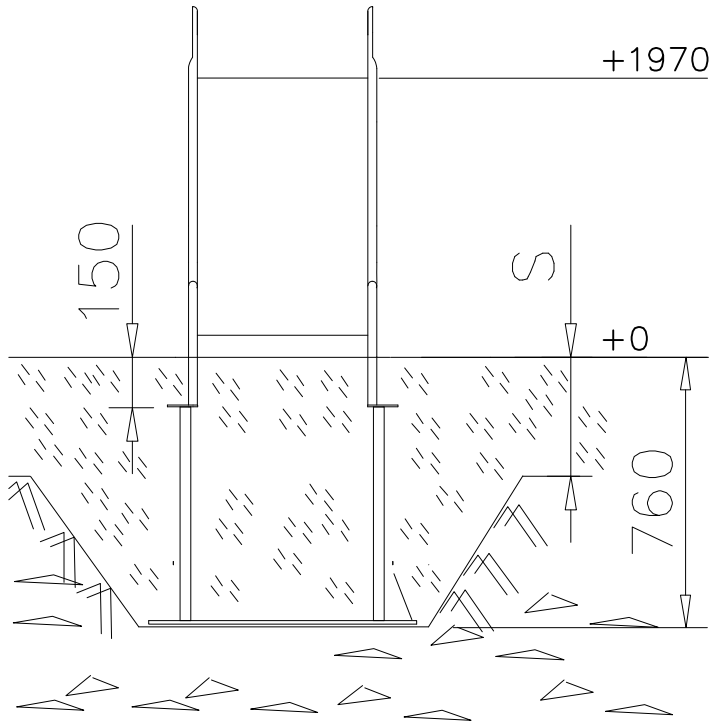

LAPPSET

DEEP FOUNDATION

SLIDE METAL

DATE: 24.11.2020

1(1)

Floor level +1970