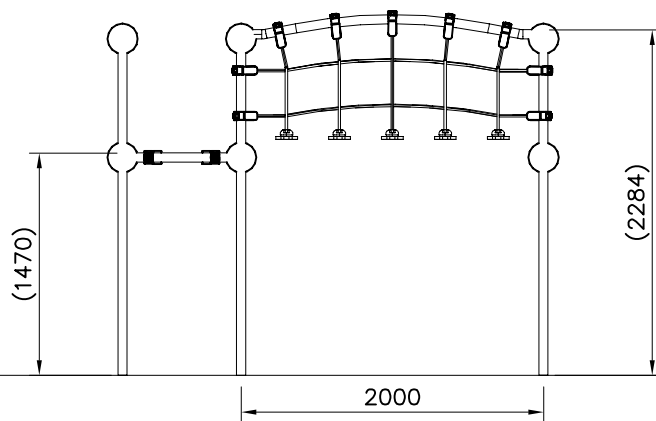

NOTE:

Use a wire marked pairs of the same junction.

Huom!

Käytä langalla merkittyä paria samassa liitoksessa.

Exploded view diagram of a mechanical assembly. The diagram shows various components labeled with circled numbers 1 through 13 and sub-assemblies labeled DET 1 through DET 7. Dimensions are provided for several parts and the overall assembly.

392
784

605

DET 1

DET 2

DET 3

OR / TAI

① 704064	PCS	② 902195	PCS
	1		24
		150x50x50	
③ 902232	PCS	④ 902233	PCS
	12		12
M10x55		M10x30	
⑤ 902273	PCS	⑥ 904525	PCS
	24		2
		Ø60x2.5	
⑦ 980161	PCS		PCS
	24		
M10			
	PCS		PCS
	PCS		PCS
	PCS		PCS
	PCS		PCS

DET 3

① 704158	PCS	② 902124	PCS
	1		4
		150x50x50	
③ 902232	PCS	④ 902233	PCS
	2		2
M10x55		M10x30	
⑤ 902273	PCS	⑥ 980161	PCS
	4		4
		M10	
	PCS		PCS
	PCS		PCS

DET 1

DET 2

DET 3

DET 4

① 704184	PCS	② 901899	PCS
	2		20
		M8x45	
③ 902195	PCS	④ 902232	PCS
	36		18
150x50x50		M10x55	
⑤ 902233	PCS	⑥ 902273	PCS
	18		36
M10x30			
⑦ 904617	PCS	⑧ 904623	PCS
	2		4
∅60x2.5		∅60x115	
⑨ 980150	PCS	⑩ 980161	PCS
	20		36
M8		M10	
⑪ P01915	PCS		PCS
	5		
20x145x600			

DET 1

DET 2

DET 3

DET 4

DET 5

DET 6

① 704197	PCS	② 904629	PCS
	1		1
1090x1090		Ø60x1113	
③ 904630	PCS	④ 909256	PCS
	2		9
Ø60x796		Ø16/8.4x1.6	
⑤ 909633	PCS	⑥ 909852	PCS
	9		9
M8		M8x30	
	PCS		PCS