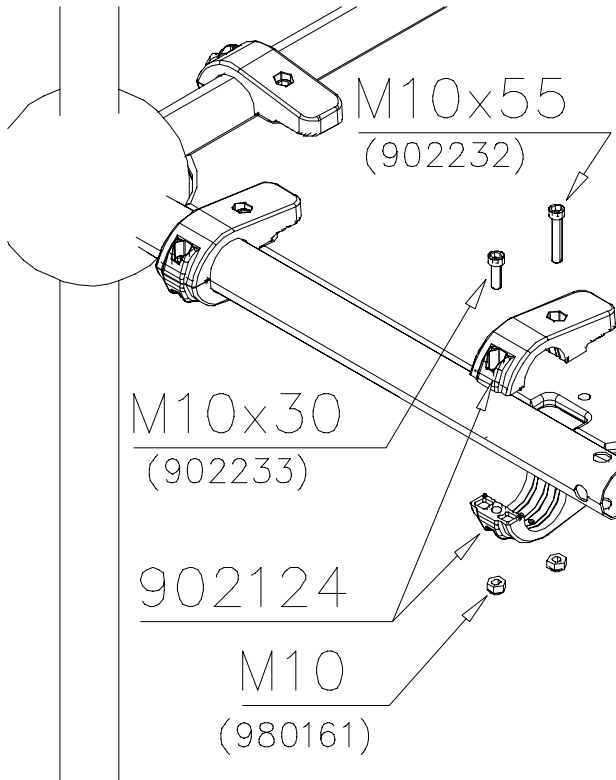

NOTE:

Use a wire marked pairs of the same junction.

Huom!

Käytä langalla merkittyä paria samassa liitoksessa.

Exploded view diagram of a mechanical assembly. The diagram shows various components labeled with circled numbers 1 through 13 and sub-assemblies labeled DET 1 through DET 7. Dimensions are provided for several parts and the overall assembly.

Dimensions:

- Vertical dimension: 860
- Vertical dimension: 784
- Horizontal dimension: 784
- Horizontal dimension: 468
- Vertical dimension: (870-1470-1970-2070)

① 704696	PCS	② 704697	PCS
	1		1
③ 904810	PCS	④ 904818	PCS
	1		2
⑤ 904833	PCS	⑥ 909876	PCS
	1		4
Ø30x565		M8x40	
⑦ 980152	PCS	⑧ 900498	PCS
	9		6
Ø24/8.4		M8x50	
⑨ 999561	PCS	⑩ 709042	PCS
	1		2
GLUE 4101 ergo 10 g			
10 g			
		⑪ 909855	PCS
			8
		M8x35	
		⑫ 910683	PCS
			4
		Ø11	
		⑬ 909850	PCS
			3
		M8x25	