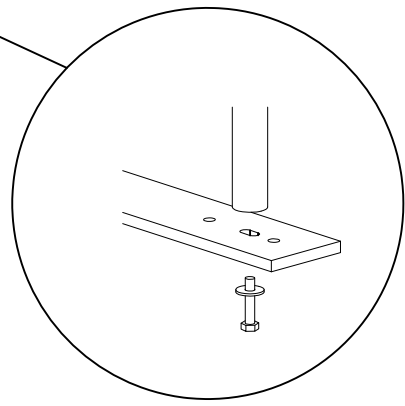

LAPPSET

DEEP FOUNDATION

SLIDE METAL

DATE: 11.2.2019

1(1)

○ 707133	PCS	○ 901868	PCS	① 909210	PCS	② 905051	PCS
	1		2		4		4
10x80x745		Ø30x598		M8x40		Ø24/8.4