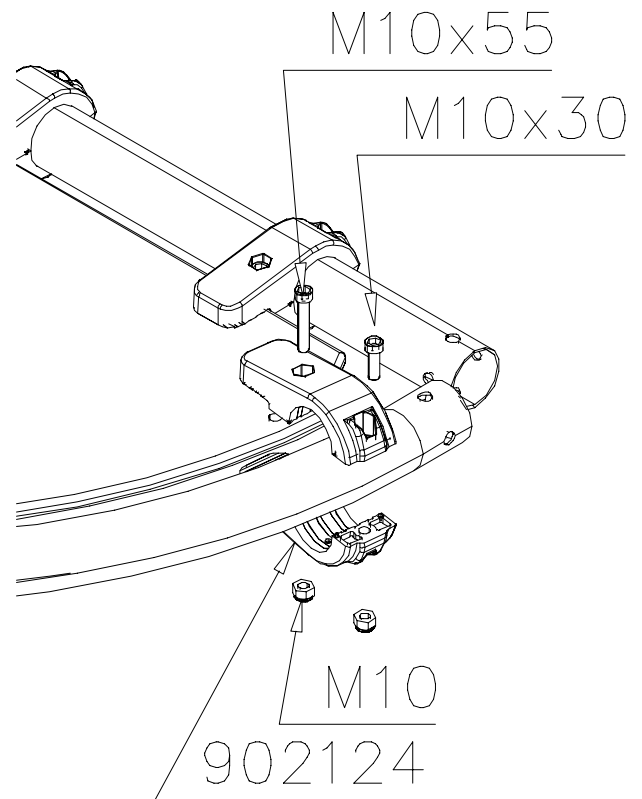

NOTE:

Use a wire marked pairs of the same junction.

Huom!

Käytä langalla merkittyä paria samassa liitoksessa.

Exploded view diagram of a mechanical assembly. The diagram shows various components labeled with circled numbers 1 through 13 and sub-assemblies labeled DET 1 through DET 7. Dimensions are provided for several parts and the overall assembly.

Dimensions:

- Vertical dimension: 860
- Vertical dimension: 784
- Horizontal dimension: 784
- Horizontal dimension: 468
- Vertical dimension: (870-1470-1970-2070)

① 704696	PCS	② 704697	PCS
	1		1
③ 904810	PCS	④ 904818	PCS
	1		2
⑤ 904833	PCS	⑥ 909876	PCS
	1		4
Ø30x565		M8x40	
⑦ 980152	PCS	⑧ 900498	PCS
	9		6
Ø24/8.4		M8x50	
⑨ 999561	PCS	⑩ 709042	PCS
	1		2
GLUE 4101 ergo 10 g			
10 g			
		⑪ 909855	PCS
			8
		M8x35	
		⑫ 910683	PCS
			4
		Ø11	
		⑬ 909850	PCS
			3
		M8x25	