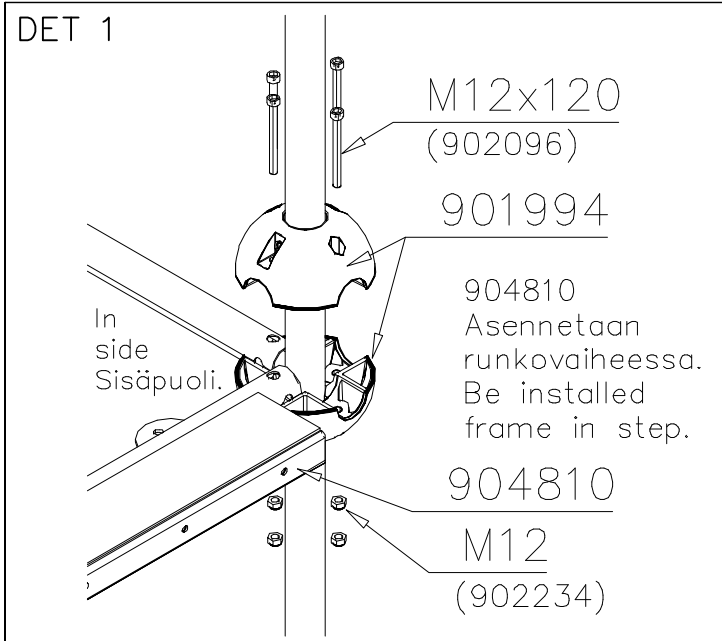

NOTE:

Use a wire marked pairs of the same junction.

Huom!

Käytä langalla merkittyä paria samassa liitoksessa.

Exploded view diagram of a mechanical assembly. The diagram shows various components labeled with circled numbers 1 through 13 and sub-assemblies labeled DET 1 through DET 7. Dimensions are provided for several parts and the overall assembly.

Dimensions:

- Vertical dimension: 860
- Vertical dimension: 784
- Horizontal dimension: 784
- Horizontal dimension: 468
- Vertical dimension: (870-1470-1970-2070)

① 704696	PCS	② 704697	PCS
	1		1
③ 904810	PCS	④ 904818	PCS
	1		2
⑤ 904833	PCS	⑥ 909876	PCS
	1		4
Ø30x565		M8x40	
⑦ 980152	PCS	⑧ 900498	PCS
	9		6
Ø24/8.4		M8x50	
⑨ 999561	PCS	⑩ 709042	PCS
	1		2
GLUE 4101 ergo 10 g			
10 g			
		⑪ 909855	PCS
			8
		M8x35	
		⑫ 910683	PCS
			4
		Ø11	
		⑬ 909850	PCS
			3
		M8x25	