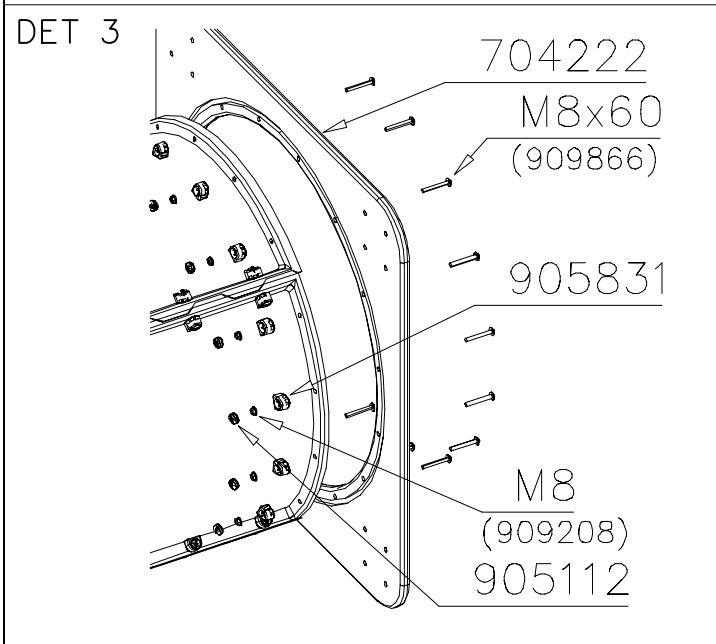

① 704222	PCS	② 904649	PCS
	2		8
1000x1000x20			
③ 905112	PCS	④ 905823	PCS
	168		3
Ø22		YELLOW	
⑤ 905829	PCS	⑥ 905831	PCS
	9		168
Transparent		Ø32x19	
⑦ 909205	PCS	⑧ 909208	PCS
	68		32
M8x60		M8	
⑨ 909256	PCS	⑩ 909633	PCS
	32		32
Ø16/8.4x1.6		M8	
⑪ 909855	PCS	⑫ 909866	PCS
	32		32
M8x35		M8x60	
⑬ 980150	PCS		PCS
	68		
M8			
	PCS		PCS

○ 704432 	○ 704038 	PCS 1	○ 902124  150x50x50	PCS 12	○ 902232  M10x55	PCS 6	○ 902233  M10x30	PCS 6	○ 980161  M10	PCS 12		PCS
		PCS	○ 909109  M12x40	PCS 2	○ 905090  Ø45	PCS 2	○ 980154  Ø24/13	PCS 2	○ 909248  M12	PCS 2	○ 905115  Ø32	PCS 2
		PCS		PCS		PCS		PCS		PCS		PCS
○ 704447 	○ 704446 	PCS 1	○ 902124  150x50x50	PCS 12	○ 902232  M10x55	PCS 6	○ 902233  M10x30	PCS 6	○ 980161  M10	PCS 12		PCS
		PCS	○ 909109  M12x40	PCS 2	○ 905090  Ø45	PCS 2	○ 980154  Ø24/13	PCS 2	○ 909248  M12	PCS 2	○ 905115  Ø32	PCS 2
		PCS		PCS		PCS		PCS		PCS		PCS
○ 704666 	○ 704667 	PCS 1	○ 902124  150x50x50	PCS 12	○ 902232  M10x55	PCS 6	○ 902233  M10x30	PCS 6	○ 980161  M10	PCS 12		PCS
		PCS	○ 909109  M12x40	PCS 2	○ 905090  Ø45	PCS 2	○ 980154  Ø24/13	PCS 2	○ 909248  M12	PCS 2	○ 905115  Ø32	PCS 2
		PCS		PCS		PCS		PCS		PCS		PCS

NOTE:

Use a wire marked pairs of the same junction.

Huom!

Käytä langalla merkittyä paria samassa liitoksessa.

Exploded view diagram of a mechanical assembly. The diagram shows various components labeled with circled numbers 1 through 13 and sub-assemblies labeled DET 1 through DET 7. Dimensions are provided for several parts and the overall assembly.

Dimensions:

- Vertical dimension: 860
- Vertical dimension: 784
- Horizontal dimension: 784
- Horizontal dimension: 468
- Vertical dimension: (870-1470-1970-2070)

① 704696	PCS	② 704697	PCS
	1		1
③ 904810	PCS	④ 904818	PCS
	1		2
⑤ 904833	PCS	⑥ 909876	PCS
	1		4
Ø30x565		M8x40	
⑦ 980152	PCS	⑧ 900498	PCS
	9		6
Ø24/8.4		M8x50	
⑨ 999561	PCS	⑩ 709042	PCS
	1		2
GLUE 4101 ergo 10 g			
10 g			
		⑪ 909855	PCS
			8
		M8x35	
		⑫ 910683	PCS
			4
		Ø11	
		⑬ 909850	PCS
			3
		M8x25	