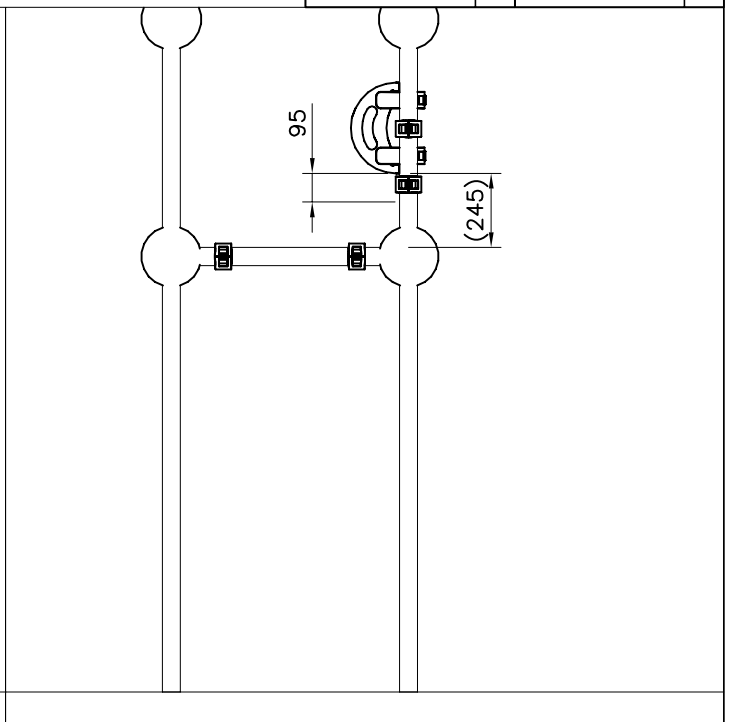

NOTE:

Use a wire marked pairs of the same junction.

Huom!

Käytä langalla merkittyä paria samassa liitoksessa.

Exploded view diagram of a mechanical assembly. The diagram shows various components labeled with circled numbers 1 through 13 and sub-assemblies labeled DET 1 through DET 7. Dimensions are provided for several parts and the overall assembly.

392
784

605

DET 1

DET 2

DET 3

OR / TAI

① 704064	PCS	② 902195	PCS
	1		24
		150x50x50	
③ 902232	PCS	④ 902233	PCS
	12		12
M10x55		M10x30	
⑤ 902273	PCS	⑥ 904525	PCS
	24		2
		Ø60x2.5	
⑦ 980161	PCS		PCS
	24		
M10			
	PCS		PCS
	PCS		PCS
	PCS		PCS
	PCS		PCS

DET 3

① 704158	PCS	② 902124	PCS
	1		4
		150x50x50	
③ 902232	PCS	④ 902233	PCS
	2		2
M10x55		M10x30	
⑤ 902273	PCS	⑥ 980161	PCS
	4		4
		M10	
	PCS		PCS
	PCS		PCS

DET 1

DET 2

DET 3

DET 4

① 704184	PCS	② 901899	PCS
	2		20
		M8x45	
③ 902195	PCS	④ 902232	PCS
	36		18
150x50x50		M10x55	
⑤ 902233	PCS	⑥ 902273	PCS
	18		36
M10x30			
⑦ 904617	PCS	⑧ 904623	PCS
	2		4
∅60x2.5		∅60x115	
⑨ 980150	PCS	⑩ 980161	PCS
	20		36
M8		M10	
⑪ P01915	PCS		PCS
	5		
20x145x600			