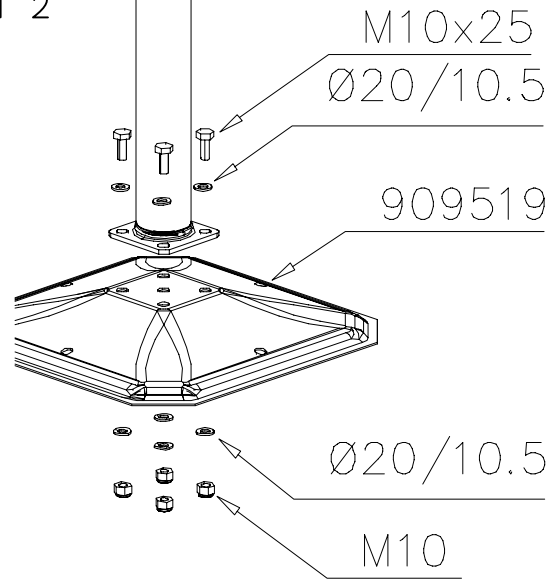

LAPPSET®

FLOOR (SLIDE)

CLOXX

DATE: 3.10.2013

2(3)

○ 704684	○ 704685	PCS 1	○ 902124	PCS 12	○ 902232	PCS 6	○ 902233	PCS 6	○ 980161	PCS 12		PCS
			 150x50x50		 M10x55		 M10x30		 M10			
		PCS	○ 909109	PCS 2	○ 905090	PCS 2	○ 980154	PCS 2	○ 909248	PCS 2	○ 905115	PCS 2
			 M12x40		 Ø45		 Ø24/13		 M12		 Ø32	
		PCS		PCS		PCS		PCS		PCS		PCS
○ 704692	○ 704693	PCS 1	○ 902124	PCS 12	○ 902232	PCS 6	○ 902233	PCS 6	○ 980161	PCS 12		PCS
			 150x50x50		 M10x55		 M10x30		 M10			
		PCS	○ 909109	PCS 2	○ 905090	PCS 2	○ 980154	PCS 2	○ 909248	PCS 2	○ 905115	PCS 2
			 M12x40		 Ø45		 Ø24/13		 M12		 Ø32	
		PCS		PCS		PCS		PCS		PCS		PCS
		PCS		PCS		PCS		PCS		PCS		PCS

① 904493	PCS	② 909519	PCS
	1		2
		50x380x380	
③ 909637	PCS	④ 909638	PCS
	8		16
M10		Ø20/10.5	
⑤ 909639	PCS		PCS
	8		
M10x25			
	PCS		PCS
	PCS		PCS

DET 1

DET 2

DET 3

① 704439	PCS	② 909519	PCS
	1		1
		50x380x380	
③ 909637	PCS	④ 909638	PCS
	4		8
M10		Ø20/10.5	
⑤ 909639	PCS		PCS
	4		
M10x25			
	PCS		PCS
	PCS		PCS

NOTE:

Use a wire marked pairs of the same junction.

Huom!

Käytä langalla merkittyä paria samassa liitoksessa.

Exploded view diagram of a mechanical assembly. The diagram shows various components labeled with circled numbers 1 through 13 and sub-assemblies labeled DET 1 through DET 7. Dimensions are provided for several parts and the overall assembly.

Dimensions:

- Vertical dimension: 860
- Vertical dimension: 784
- Horizontal dimension: 784
- Horizontal dimension: 468
- Vertical dimension: (870-1470-1970-2070)

① 704696	PCS	② 704697	PCS
	1		1
③ 904810	PCS	④ 904818	PCS
	1		2
⑤ 904833	PCS	⑥ 909876	PCS
	1		4
Ø30x565		M8x40	
⑦ 980152	PCS	⑧ 900498	PCS
	9		6
Ø24/8.4		M8x50	
⑨ 999561	PCS	⑩ 709042	PCS
	1		2
GLUE 4101 ergo 10 g			
10 g			
		⑪ 909855	PCS
			8
		M8x35	
		⑫ 910683	PCS
			4
		Ø11	
		⑬ 909850	PCS
			3
		M8x25	