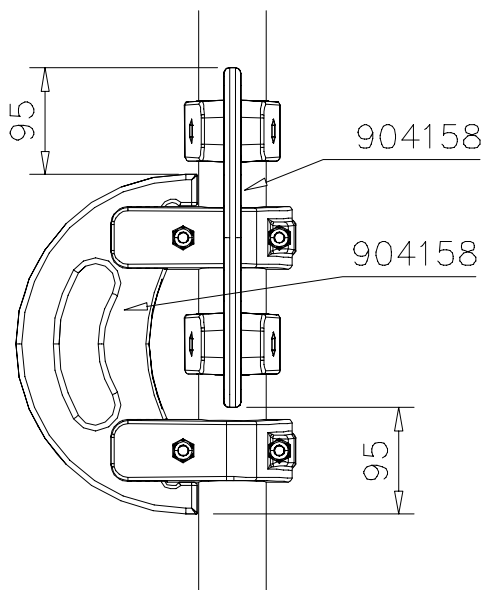

NOTE:

Use a wire marked pairs of the same junction.

Huom!

Käytä langalla merkittyä paria samassa liitoksessa.

Exploded view diagram of a mechanical assembly. The diagram shows various components labeled with circled numbers 1 through 13 and sub-assemblies labeled DET 1 through DET 7. Dimensions are provided for several parts and the overall assembly.

① 900342	PCS	② 901900	PCS
	2		2
M8x16		20.5x36.2x56	
③ 901902	PCS	④ 904516	PCS
	2		1
30.7x60.9x100		Ø33.7x2.6x1157	
⑤ 904520	PCS	⑥ 909850	PCS
	2		1
60-33,7		M8x25	
⑦ 980150	PCS		PCS
	1		
M8			
	PCS		PCS

DET 3

① 704158	PCS	② 902124	PCS
	1		4
		150x50x50	
③ 902232	PCS	④ 902233	PCS
	2		2
M10x55		M10x30	
⑤ 902273	PCS	⑥ 980161	PCS
	4		4
		M10	
	PCS		PCS
	PCS		PCS

DET 1

DET 2

DET 3

DET 4

① 704184	PCS	② 901899	PCS
	2		20
		M8x45	
③ 902195	PCS	④ 902232	PCS
	36		18
150x50x50		M10x55	
⑤ 902233	PCS	⑥ 902273	PCS
	18		36
M10x30			
⑦ 904617	PCS	⑧ 904623	PCS
	2		4
∅60x2.5		∅60x115	
⑨ 980150	PCS	⑩ 980161	PCS
	20		36
M8		M10	
⑪ P01915	PCS		PCS
	5		
20x145x600			

DET 1

DET 2

DET 3

DET 4

DET 5

DET 6

① 704197	PCS	② 904629	PCS
	1		1
1090x1090		Ø60x1113	
③ 904630	PCS	④ 909256	PCS
	2		9
Ø60x796		Ø16/8.4x1.6	
⑤ 909633	PCS	⑥ 909852	PCS
	9		9
M8		M8x30	
	PCS		PCS