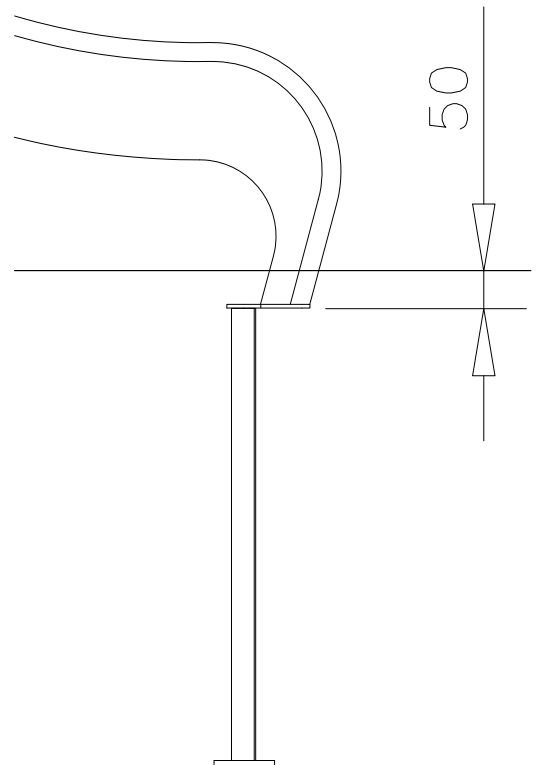

Dimensions:

- Vertical dimension: 860
- Vertical dimension: 784
- Horizontal dimension: 784
- Horizontal dimension: 468
- Vertical dimension: (870-1470-1970-2070)

① 704696	PCS	② 704697	PCS
	1		1
③ 904810	PCS	④ 904818	PCS
	1		2
⑤ 904833	PCS	⑥ 909876	PCS
	1		4
Ø30x565		M8x40	
⑦ 980152	PCS	⑧ 900498	PCS
	9		6
Ø24/8.4		M8x50	
⑨ 999561	PCS	⑩ 709042	PCS
	1		2
GLUE 4101 ergo 10 g			
10 g			
		⑪ 909855	PCS
			8
		M8x35	
		⑫ 910683	PCS
			4
		Ø11	
		⑬ 909850	PCS
			3
		M8x25	

SLIDE METAL

DATE: 24.11.2020

1(1)

Floor level +1970

Floor level +870,
+1470, +2070

DO NOT TIGHTEN THE JOINTS UNTIL THE STRUCTURE IS COMPLETE.

① 901803	PCS	② 901994	PCS
	2		2
M12x90		Ø190	
③ 902096	PCS	④ 902234	PCS
	4		6
M12x120		M12	
	PCS		PCS
	PCS		PCS
	PCS		PCS
	PCS		PCS
	PCS		PCS
	PCS		PCS