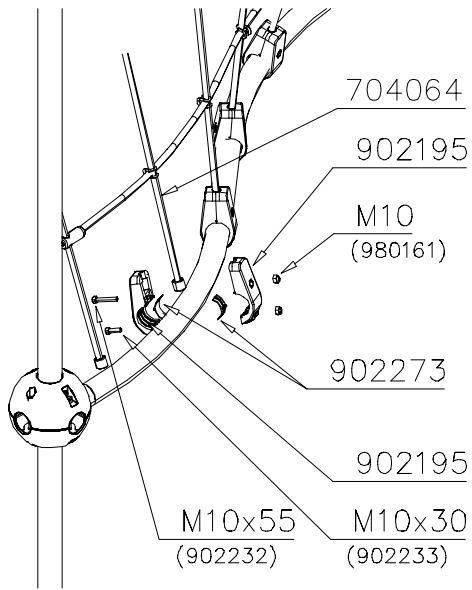

NOTE:

Use a wire marked pairs of the same junction.

Huom!

Käytä langalla merkittyä paria samassa liitoksessa.

Exploded view diagram of a mechanical assembly. The diagram shows various components labeled with circled numbers 1 through 13 and sub-assemblies labeled DET 1 through DET 7. Dimensions are provided for several parts and the overall assembly.

① 900342	PCS	② 901900	PCS
	2		2
M8x16		20.5x36.2x56	
③ 901902	PCS	④ 904516	PCS
	2		1
30.7x60.9x100		Ø33.7x2.6x1157	
⑤ 904520	PCS	⑥ 909850	PCS
	2		1
60-33,7		M8x25	
⑦ 980150	PCS		PCS
	1		
M8			
	PCS		PCS

392
784

605

DET 1

DET 2

DET 3

OR / TAI

① 704064	PCS	② 902195	PCS
	1		24
		150x50x50	
③ 902232	PCS	④ 902233	PCS
	12		12
M10x55		M10x30	
⑤ 902273	PCS	⑥ 904525	PCS
	24		2
		Ø60x2.5	
⑦ 980161	PCS		PCS
	24		
M10			
	PCS		PCS
	PCS		PCS
	PCS		PCS
	PCS		PCS

DET 3

① 704158	PCS	② 902124	PCS
	1		4
		150x50x50	
③ 902232	PCS	④ 902233	PCS
	2		2
M10x55		M10x30	
⑤ 902273	PCS	⑥ 980161	PCS
	4		4
		M10	
	PCS		PCS
	PCS		PCS

DET 1

DET 2

DET 3

DET 4

① 704184	PCS	② 901899	PCS
	2		20
		M8x45	
③ 902195	PCS	④ 902232	PCS
	36		18
150x50x50		M10x55	
⑤ 902233	PCS	⑥ 902273	PCS
	18		36
M10x30			
⑦ 904617	PCS	⑧ 904623	PCS
	2		4
∅60x2.5		∅60x115	
⑨ 980150	PCS	⑩ 980161	PCS
	20		36
M8		M10	
⑪ P01915	PCS		PCS
	5		
20x145x600			