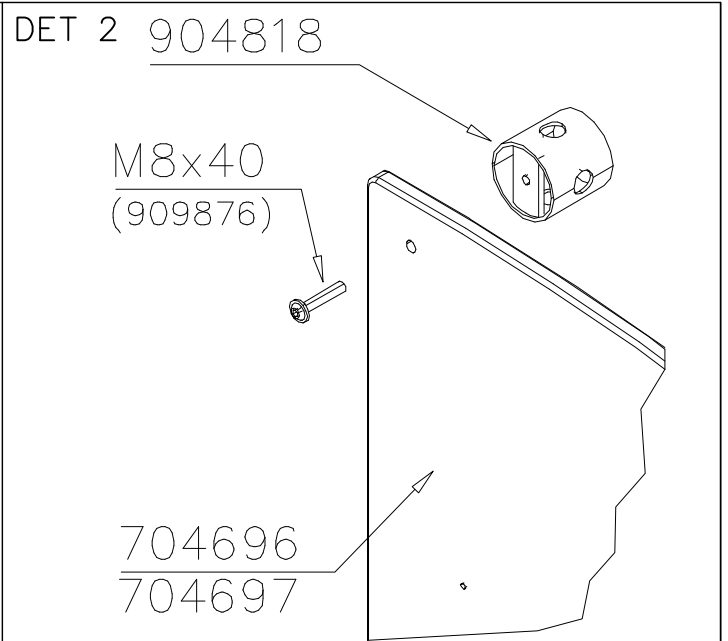

NOTE:

Use a wire marked pairs of the same junction.

Huom!

Käytä langalla merkittyä paria samassa liitoksessa.

Exploded view diagram of a mechanical assembly. The diagram shows various components labeled with circled numbers 1 through 13 and sub-assemblies labeled DET 1 through DET 7. Dimensions are provided for several parts and the overall assembly.

Dimensions:

- Vertical dimension: 860
- Vertical dimension: 784
- Horizontal dimension: 784
- Horizontal dimension: 468
- Vertical dimension: (870-1470-1970-2070)

① 704696	PCS	② 704697	PCS
	1		1
③ 904810	PCS	④ 904818	PCS
	1		2
⑤ 904833	PCS	⑥ 909876	PCS
	1		4
Ø30x565		M8x40	
⑦ 980152	PCS	⑧ 900498	PCS
	9		6
Ø24/8.4		M8x50	
⑨ 999561	PCS	⑩ 709042	PCS
	1		2
GLUE 4101 ergo 10 g			
10 g			
		⑪ 909855	PCS
			8
		M8x35	
		⑫ 910683	PCS
			4
		Ø11	
		⑬ 909850	PCS
			3
		M8x25	