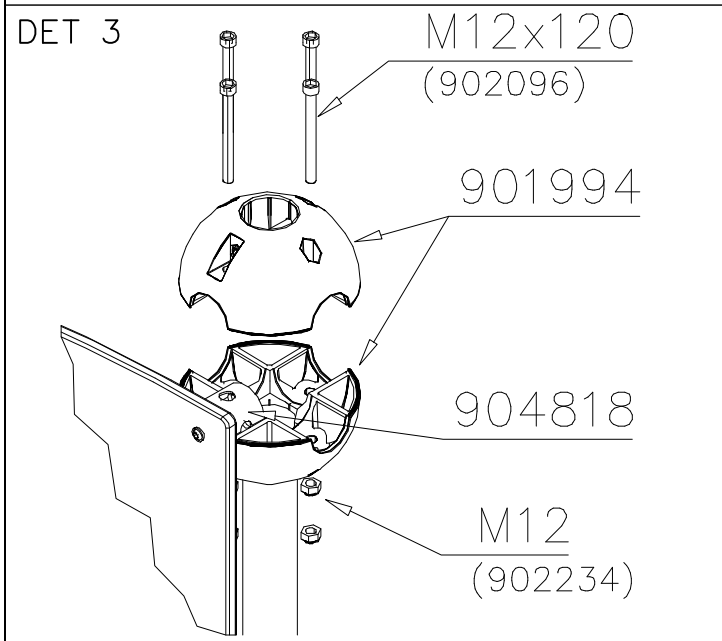

NOTE:

Use a wire marked pairs of the same junction.

Huom!

Käytä langalla merkittyä paria samassa liitoksessa.

Exploded view diagram of a mechanical assembly. The diagram shows various components labeled with circled numbers 1 through 13 and sub-assemblies labeled DET 1 through DET 7. Dimensions are provided for several parts and the overall assembly.

Dimensions:

- Vertical dimension: 860
- Vertical dimension: 784
- Horizontal dimension: 784
- Horizontal dimension: 468
- Vertical dimension: (870-1470-1970-2070)

① 704696	PCS	② 704697	PCS
	1		1
③ 904810	PCS	④ 904818	PCS
	1		2
⑤ 904833	PCS	⑥ 909876	PCS
	1		4
Ø30x565		M8x40	
⑦ 980152	PCS	⑧ 900498	PCS
	9		6
Ø24/8.4		M8x50	
⑨ 999561	PCS	⑩ 709042	PCS
	1		2
GLUE 4101 ergo 10 g			
10 g			
		⑪ 909855	PCS
			8
		M8x35	
		⑫ 910683	PCS
			4
		Ø11	
		⑬ 909850	PCS
			3
		M8x25	