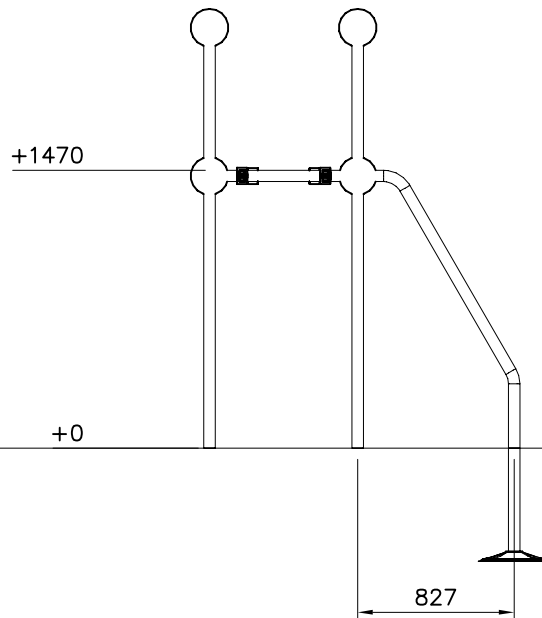

LAPPSET®

FLOOR (SLIDE)

CLOXX

DATE: 3.10.2013

2(3)

○ 704684	○ 704685	PCS 1	○ 902124	PCS 12	○ 902232	PCS 6	○ 902233	PCS 6	○ 980161	PCS 12		PCS
			 150x50x50		 M10x55		 M10x30		 M10			
		PCS	○ 909109	PCS 2	○ 905090	PCS 2	○ 980154	PCS 2	○ 909248	PCS 2	○ 905115	PCS 2
			 M12x40		 Ø45		 Ø24/13		 M12		 Ø32	
		PCS		PCS		PCS		PCS		PCS		PCS
○ 704692	○ 704693	PCS 1	○ 902124	PCS 12	○ 902232	PCS 6	○ 902233	PCS 6	○ 980161	PCS 12		PCS
			 150x50x50		 M10x55		 M10x30		 M10			
		PCS	○ 909109	PCS 2	○ 905090	PCS 2	○ 980154	PCS 2	○ 909248	PCS 2	○ 905115	PCS 2
			 M12x40		 Ø45		 Ø24/13		 M12		 Ø32	
		PCS		PCS		PCS		PCS		PCS		PCS
		PCS		PCS		PCS		PCS		PCS		PCS

① 904493	PCS	② 909519	PCS
	1		2
		50x380x380	
③ 909637	PCS	④ 909638	PCS
	8		16
M10		Ø20/10.5	
⑤ 909639	PCS		PCS
	8		
M10x25			
	PCS		PCS
	PCS		PCS

DET 1

DET 2

DET 3

① 704439	PCS	② 909519	PCS
	1		1
		50x380x380	
③ 909637	PCS	④ 909638	PCS
	4		8
M10		Ø20/10.5	
⑤ 909639	PCS		PCS
	4		
M10x25			
	PCS		PCS
	PCS		PCS

NOTE:

Use a wire marked pairs of the same junction.

Huom!

Käytä langalla merkittyä paria samassa liitoksessa.

Exploded view diagram of a mechanical assembly. The diagram shows various components labeled with circled numbers 1 through 13 and sub-assemblies labeled DET 1 through DET 7. Dimensions are provided for several parts and the overall assembly.

Dimensions:

- Vertical dimension: 860
- Vertical dimension: 784
- Horizontal dimension: 784
- Horizontal dimension: 468
- Vertical dimension: (870-1470-1970-2070)

① 704696	PCS	② 704697	PCS
	1		1
③ 904810	PCS	④ 904818	PCS
	1		2
⑤ 904833	PCS	⑥ 909876	PCS
	1		4
Ø30x565		M8x40	
⑦ 980152	PCS	⑧ 900498	PCS
	9		6
Ø24/8.4		M8x50	
⑨ 999561	PCS	⑩ 709042	PCS
	1		2
GLUE 4101 ergo 10 g			
10 g			
		⑪ 909855	PCS
			8
		M8x35	
		⑫ 910683	PCS
			4
		Ø11	
		⑬ 909850	PCS
			3
		M8x25	