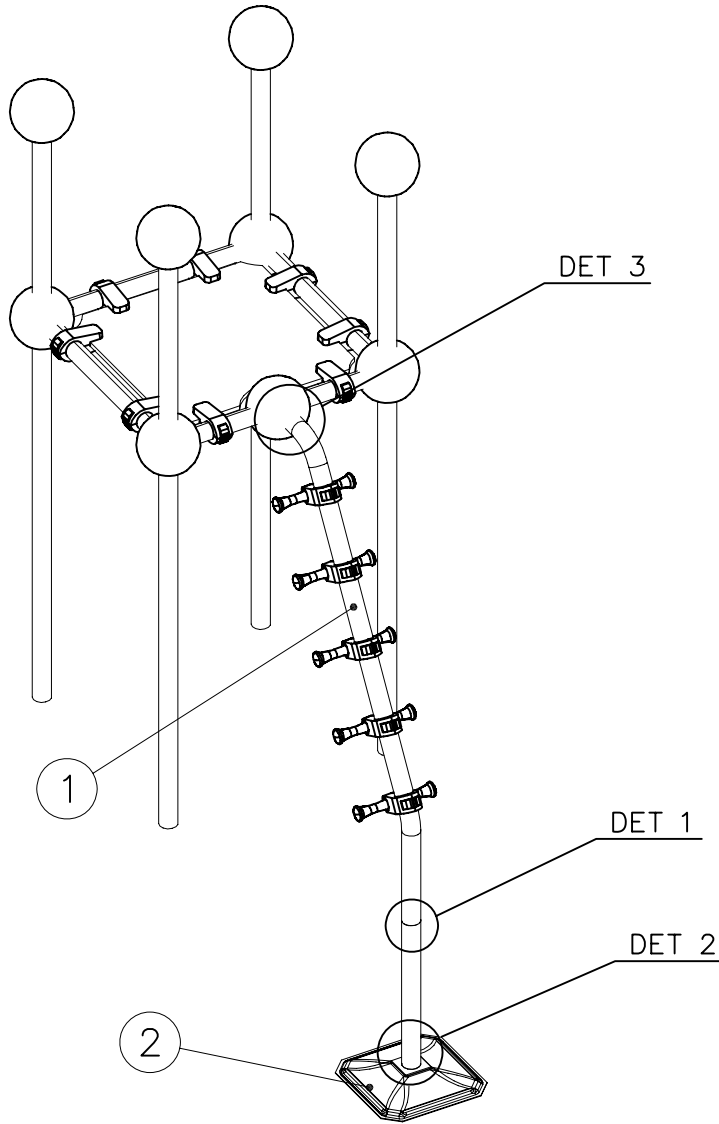

① 904493	PCS	② 909519	PCS
	1		2
		50x380x380	
③ 909637	PCS	④ 909638	PCS
	8		16
M10		Ø20/10.5	
⑤ 909639	PCS		PCS
	8		
M10x25			
	PCS		PCS
	PCS		PCS

DET 1

DET 2

DET 3

① 704439	PCS	② 909519	PCS
	1		1
		50x380x380	
③ 909637	PCS	④ 909638	PCS
	4		8
M10		Ø20/10.5	
⑤ 909639	PCS		PCS
	4		
M10x25			
	PCS		PCS
	PCS		PCS

NOTE:

Use a wire marked pairs of the same junction.

Huom!

Käytä langalla merkittyä paria samassa liitoksessa.

Exploded view diagram of a mechanical assembly. The diagram shows various components labeled with circled numbers 1 through 13 and sub-assemblies labeled DET 1 through DET 7. Dimensions are provided for several parts and the overall assembly.

Dimensions:

- Vertical dimension: 860
- Vertical dimension: 784
- Horizontal dimension: 784
- Horizontal dimension: 468
- Vertical dimension: (870-1470-1970-2070)

① 704696	PCS	② 704697	PCS
	1		1
③ 904810	PCS	④ 904818	PCS
	1		2
⑤ 904833	PCS	⑥ 909876	PCS
	1		4
Ø30x565		M8x40	
⑦ 980152	PCS	⑧ 900498	PCS
	9		6
Ø24/8.4		M8x50	
⑨ 999561	PCS	⑩ 709042	PCS
	1		2
GLUE 4101 ergo 10 g			
10 g			
		⑪ 909855	PCS
			8
		M8x35	
		⑫ 910683	PCS
			4
		Ø11	
		⑬ 909850	PCS
			3
		M8x25	