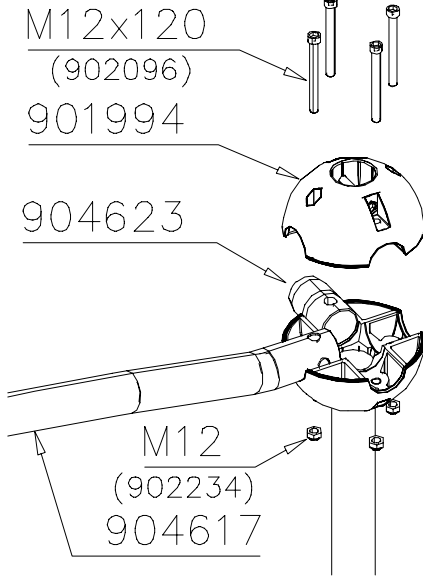

NOTE:

Use a wire marked pairs of the same junction.

Huom!

Käytä langalla merkittyä paria samassa liitoksessa.

Exploded view diagram of a mechanical assembly. The diagram shows various components labeled with circled numbers 1 through 13 and sub-assemblies labeled DET 1 through DET 7. Dimensions are provided for several parts and the overall assembly.

392
784

605

DET 1

DET 2

DET 3

OR / TAI

① 704064	PCS	② 902195	PCS
	1		24
		150x50x50	
③ 902232	PCS	④ 902233	PCS
	12		12
M10x55		M10x30	
⑤ 902273	PCS	⑥ 904525	PCS
	24		2
		Ø60x2.5	
⑦ 980161	PCS		PCS
	24		
M10			
	PCS		PCS
	PCS		PCS
	PCS		PCS
	PCS		PCS

DET 3

① 704158	PCS	② 902124	PCS
	1		4
		150x50x50	
③ 902232	PCS	④ 902233	PCS
	2		2
M10x55		M10x30	
⑤ 902273	PCS	⑥ 980161	PCS
	4		4
		M10	
	PCS		PCS
	PCS		PCS

DET 1

DET 2

DET 3

DET 4

① 704184	PCS	② 901899	PCS
	2		20
		M8x45	
③ 902195	PCS	④ 902232	PCS
	36		18
150x50x50		M10x55	
⑤ 902233	PCS	⑥ 902273	PCS
	18		36
M10x30			
⑦ 904617	PCS	⑧ 904623	PCS
	2		4
∅60x2.5		∅60x115	
⑨ 980150	PCS	⑩ 980161	PCS
	20		36
M8		M10	
⑪ P01915	PCS		PCS
	5		
20x145x600			

DET 1

DET 2

DET 3

DET 4

DET 5

DET 6

① 704197	PCS	② 904629	PCS
	1		1
1090x1090		Ø60x1113	
③ 904630	PCS	④ 909256	PCS
	2		9
Ø60x796		Ø16/8.4x1.6	
⑤ 909633	PCS	⑥ 909852	PCS
	9		9
M8		M8x30	
	PCS		PCS