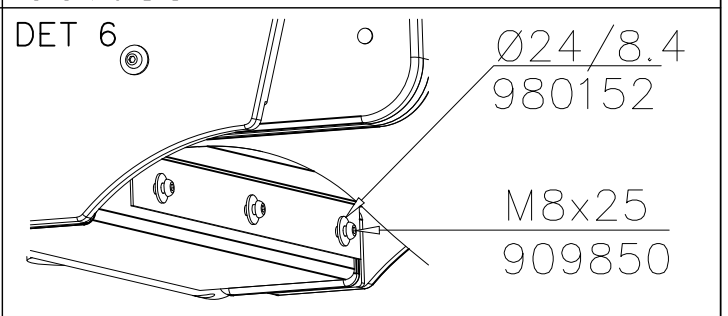

NOTE:

Use a wire marked pairs of the same junction.

Huom!

Käytä langalla merkittyä paria samassa liitoksessa.

Exploded view diagram of a mechanical assembly. The diagram shows various components labeled with circled numbers 1 through 13 and sub-assemblies labeled DET 1 through DET 7. Dimensions are provided for several parts and the overall assembly.

Dimensions:

- Vertical dimension: 860
- Vertical dimension: 784
- Horizontal dimension: 784
- Horizontal dimension: 468
- Vertical dimension: (870-1470-1970-2070)

① 704696	PCS	② 704697	PCS
	1		1
③ 904810	PCS	④ 904818	PCS
	1		2
⑤ 904833	PCS	⑥ 909876	PCS
	1		4
Ø30x565		M8x40	
⑦ 980152	PCS	⑧ 900498	PCS
	9		6
Ø24/8.4		M8x50	
⑨ 999561	PCS	⑩ 709042	PCS
	1		2
GLUE 4101 ergo 10 g			
10 g			
		⑪ 909855	PCS
			8
		M8x35	
		⑫ 910683	PCS
			4
		Ø11	
		⑬ 909850	PCS
			3
		M8x25	