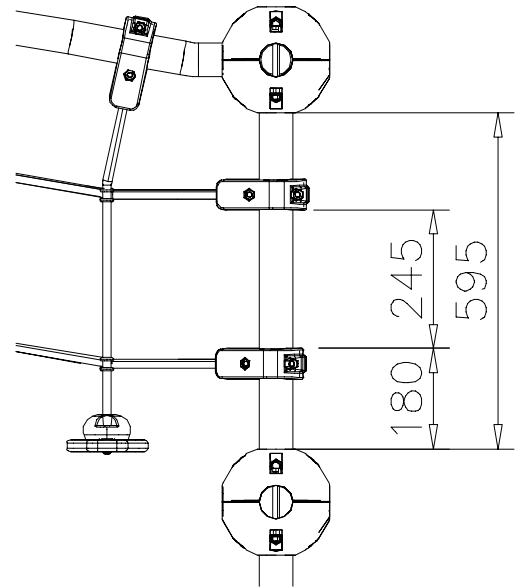

NOTE:

Use a wire marked pairs of the same junction.

Huom!

Käytä langalla merkittyä paria samassa liitoksessa.

Exploded view diagram of a mechanical assembly. The diagram shows various components labeled with circled numbers 1 through 13 and sub-assemblies labeled DET 1 through DET 7. Dimensions are provided for several parts and the overall assembly.

392
784

605

DET 1

DET 2

DET 3

OR / TAI

① 704064	PCS	② 902195	PCS
	1		24
		150x50x50	
③ 902232	PCS	④ 902233	PCS
	12		12
M10x55		M10x30	
⑤ 902273	PCS	⑥ 904525	PCS
	24		2
		Ø60x2.5	
⑦ 980161	PCS		PCS
	24		
M10			
	PCS		PCS
	PCS		PCS
	PCS		PCS
	PCS		PCS

DET 3

① 704158	PCS	② 902124	PCS
	1		4
		150x50x50	
③ 902232	PCS	④ 902233	PCS
	2		2
M10x55		M10x30	
⑤ 902273	PCS	⑥ 980161	PCS
	4		4
		M10	
	PCS		PCS
	PCS		PCS

DET 1

DET 2

DET 3

DET 4

① 704184	PCS	② 901899	PCS
	2		20
		M8x45	
③ 902195	PCS	④ 902232	PCS
	36		18
150x50x50		M10x55	
⑤ 902233	PCS	⑥ 902273	PCS
	18		36
M10x30			
⑦ 904617	PCS	⑧ 904623	PCS
	2		4
∅60x2.5		∅60x115	
⑨ 980150	PCS	⑩ 980161	PCS
	20		36
M8		M10	
⑪ P01915	PCS		PCS
	5		
20x145x600			

DET 1

DET 2

DET 3

DET 4

DET 5

DET 6

① 704197	PCS	② 904629	PCS
	1		1
1090x1090		Ø60x1113	
③ 904630	PCS	④ 909256	PCS
	2		9
Ø60x796		Ø16/8.4x1.6	
⑤ 909633	PCS	⑥ 909852	PCS
	9		9
M8		M8x30	
	PCS		PCS