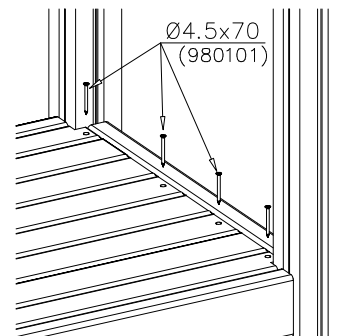

Naulanauha kannatinlistan puolelle.
Nail list to the bottom.