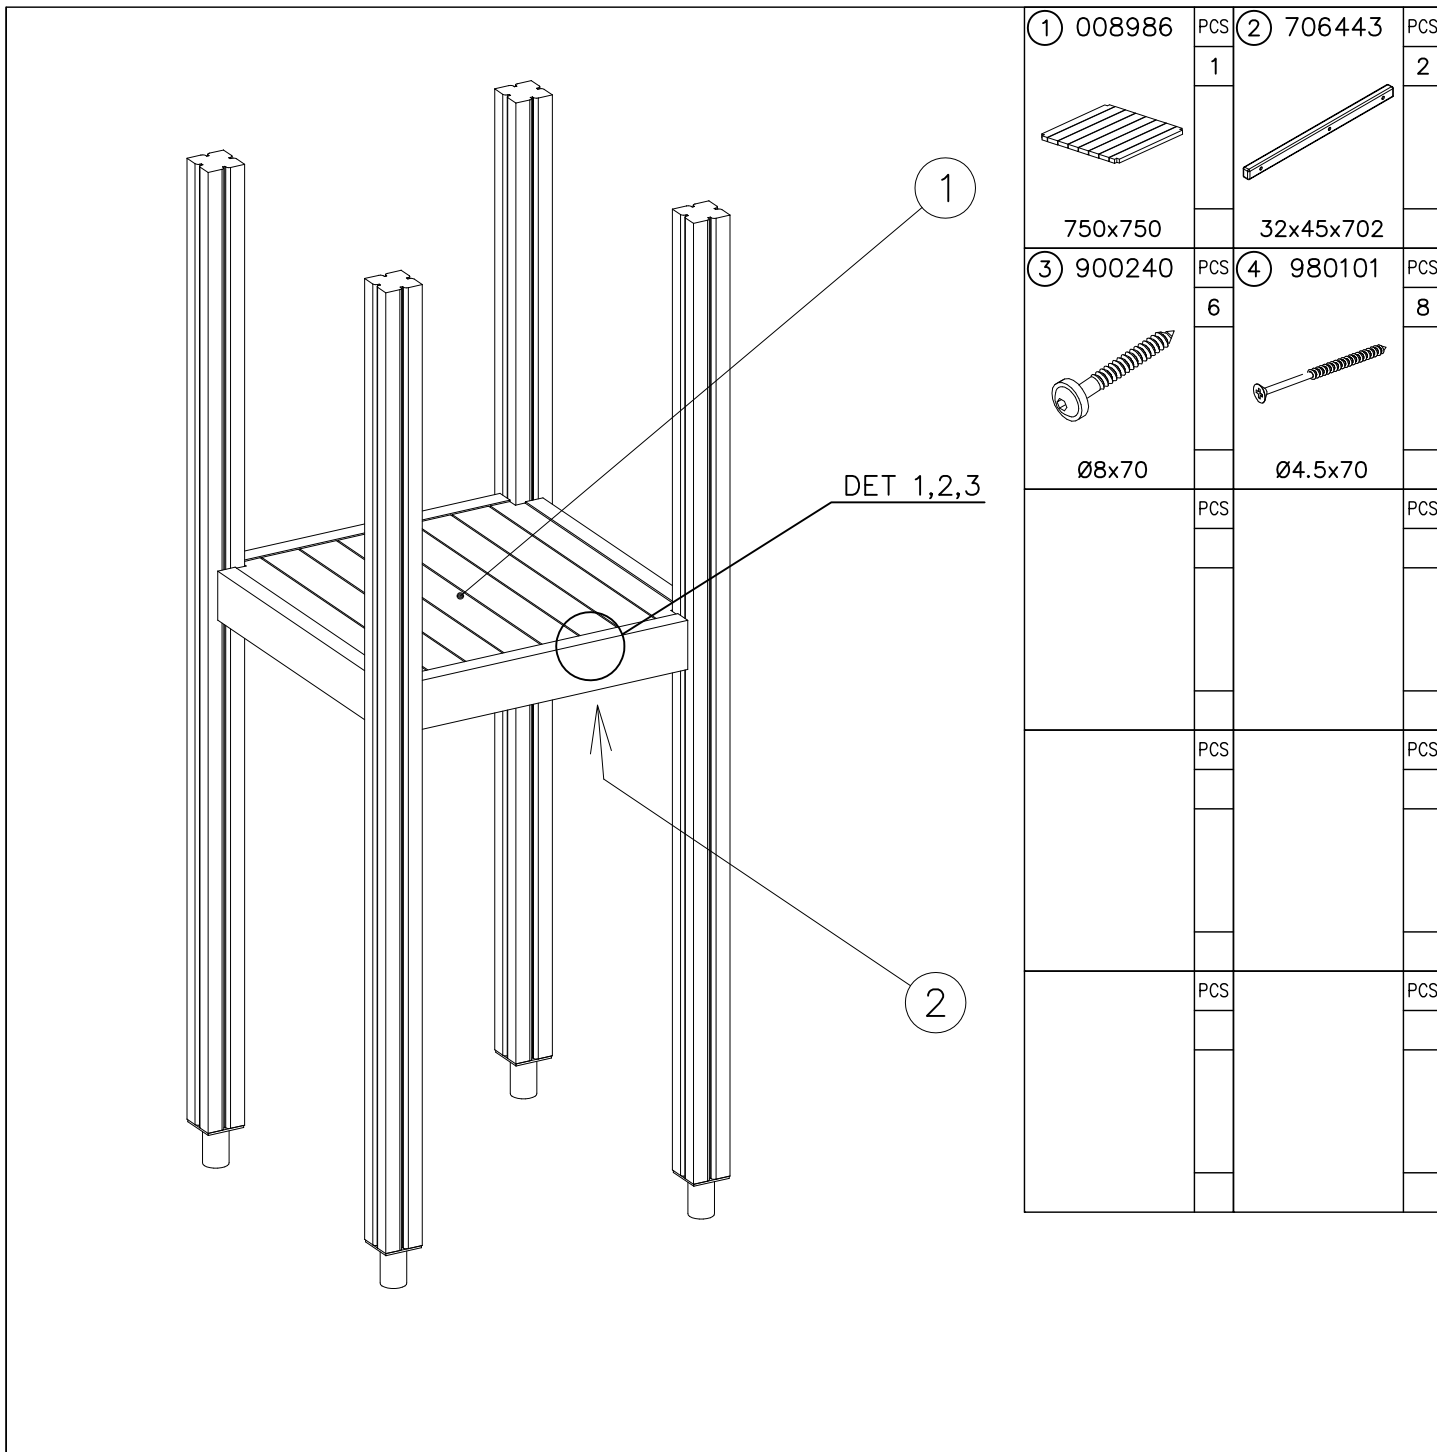

DET 2

DET 3

DET 1