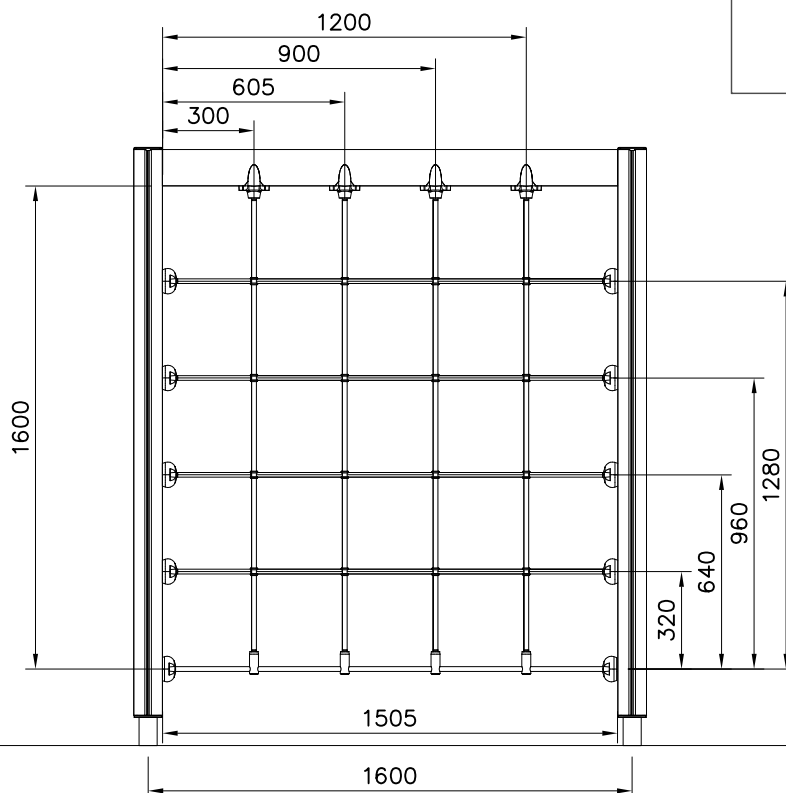

① 706935	PCS	② 900240	PCS
	1		20
1600x1505		Ø8x70	
③ 980128	PCS	④ 980123	PCS
	4		8
Ø7x40		Ø7x60	
	PCS		PCS
	PCS		PCS
	PCS		PCS

1:25