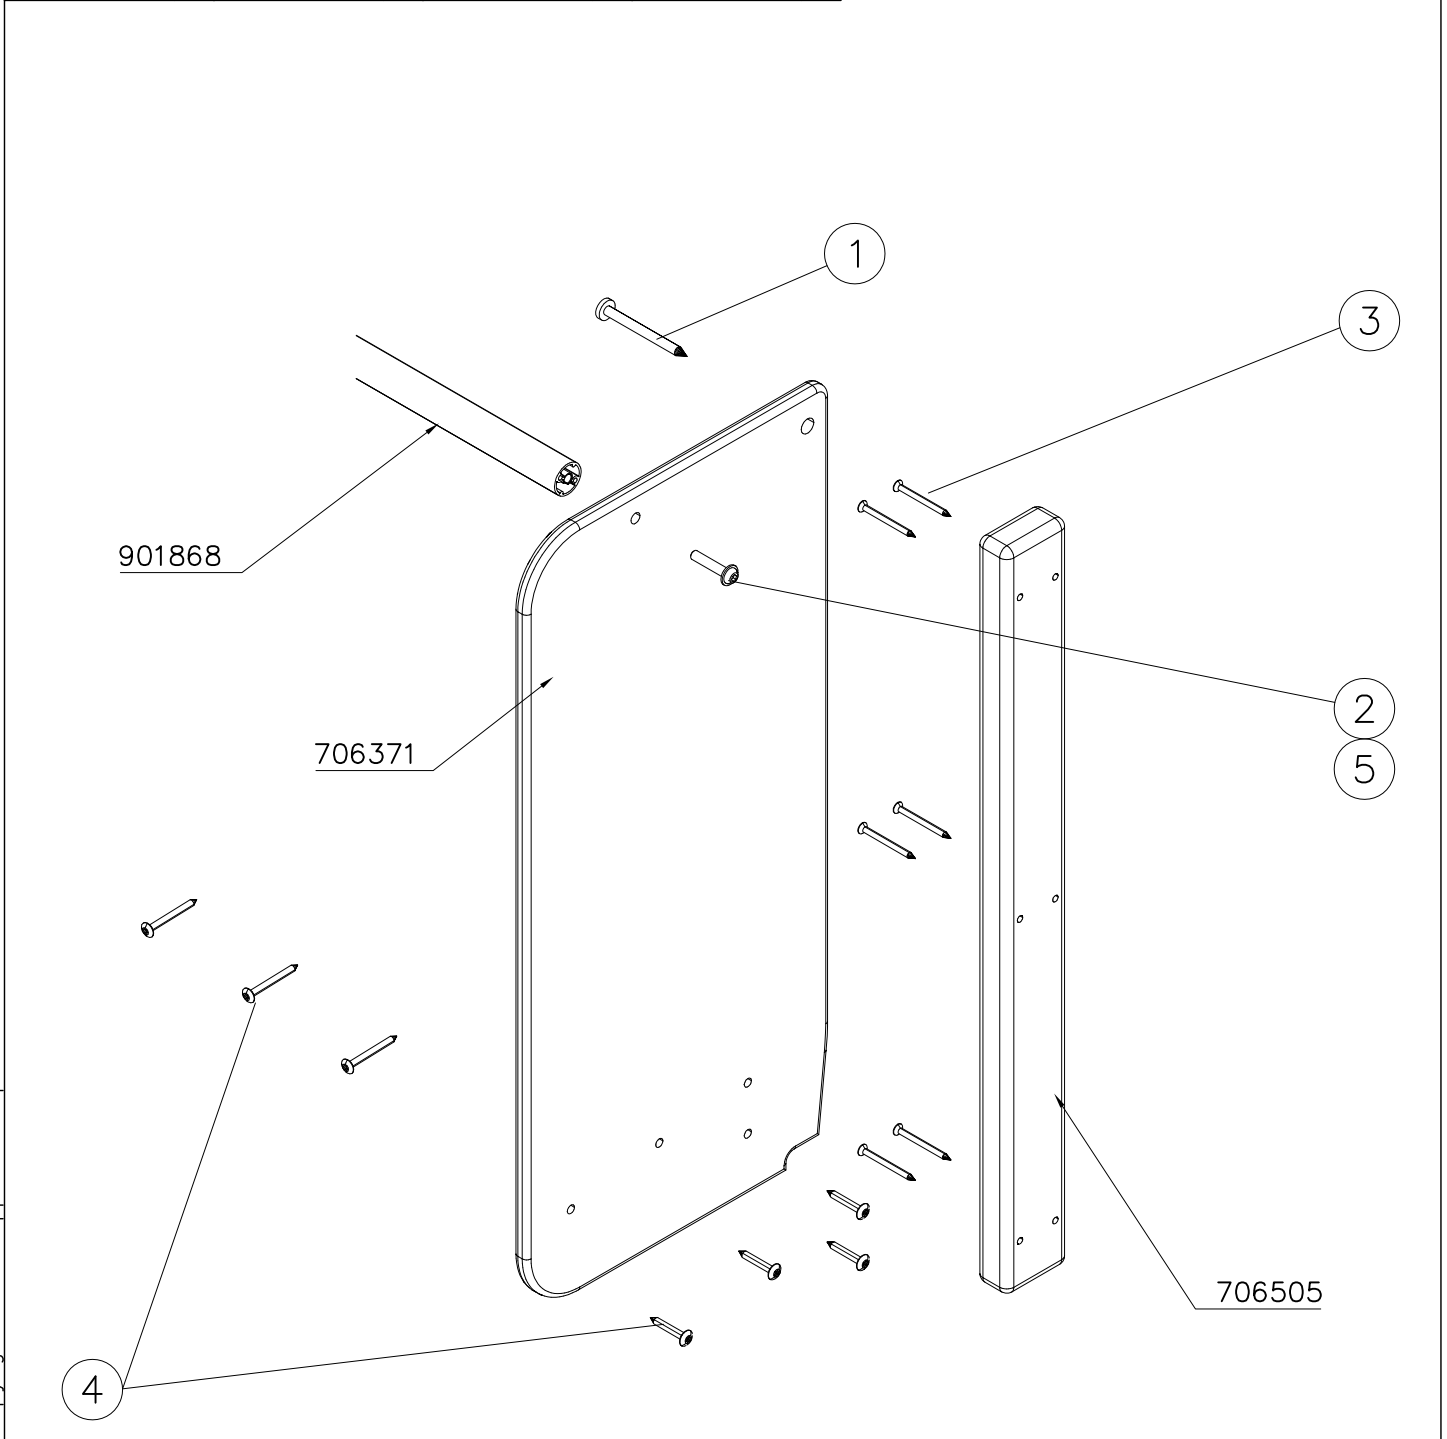

○ SLIDE	PCS	○ SLIDE	PCS	○ 706371	PCS	○ 706505	PCS	○ 901868	PCS	① 903093	PCS
	1		1		2		2		1		2
+1470		+870		15x345x750		35x70x730		Ø34x598		Ø8x90	
② 909876	PCS	③ 980100	PCS	④ 980128	PCS	⑤ 999561	PCS				
	2		12		11		1				
M8x40		Ø5x60		Ø7x40		10g