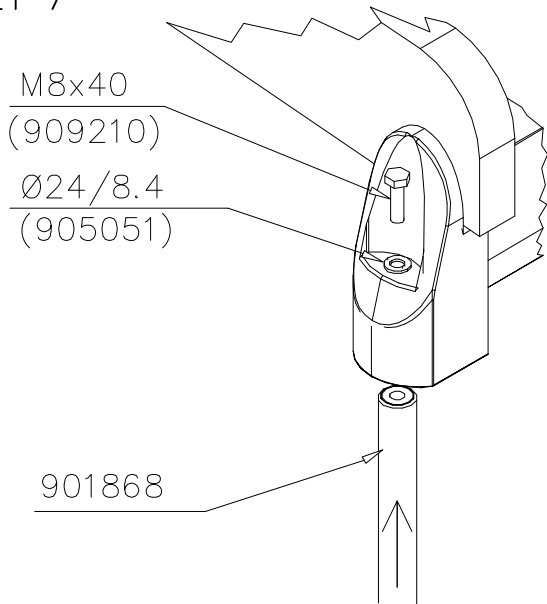

DET 6

Insert sheet metal IN to the plastic cover.

DET 7