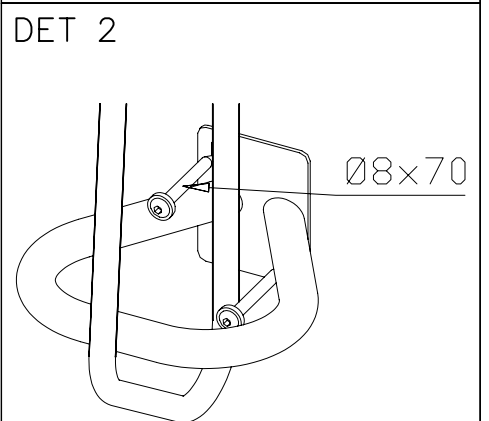

① 900240	PCS	② 902199	PCS
	6		1
Ø8x70		2214x373	
	PCS		PCS
	PCS		PCS
	PCS		PCS