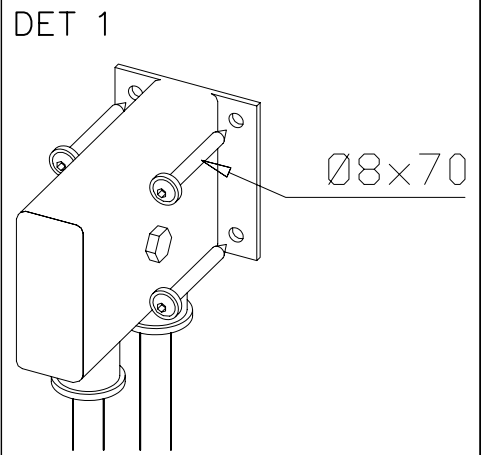

① 900240	PCS	② 902199	PCS
	6		1
Ø8x70		2214x373	
	PCS		PCS
	PCS		PCS
	PCS		PCS