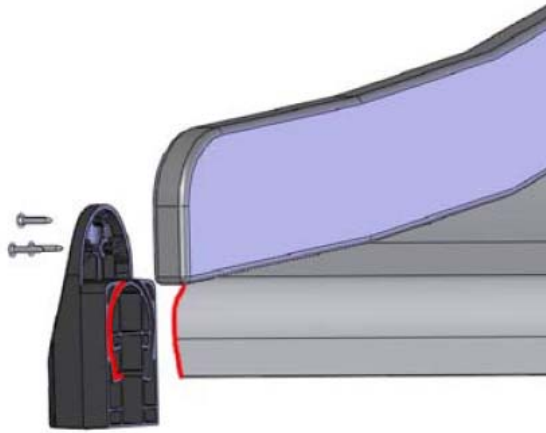

# SLIDE WOOD

DATE: 3.11.2017

4(5)

○ 707133	PCS	○ 901868	PCS	○ 901879	PCS	⑥ 909210	PCS	⑦ 905051	PCS	⑧ 980128	PCS
	1		2		2		4		4		6
10x80x745		Ø30x598				M8x40		Ø24/8.4		Ø7x40	

DET 6

Insert sheet metal IN to the plastic cover.