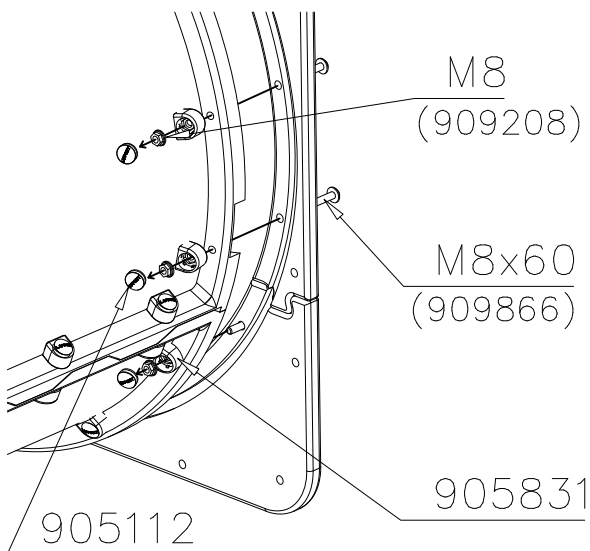

DET 5

DET 6

DETAILS IN TUBE INSTALLATION GENERAL PAGE

① 905112	PCS 112	② 900240	PCS 26
Ø22		Ø8x70	
③ 903533	PCS 12	④ 905831	PCS 112
SRL12		Ø32x19	
⑤ 909205	PCS 40	⑥ 909208	PCS 32
M8x60		M8	
⑦ 909866	PCS 32	⑧ 980150	PCS 40
M8x60		M8	
○ 707918	PCS 8	○ 905829	PCS 4
20x275x640		Transparent	
		○ COLOR	PCS 4