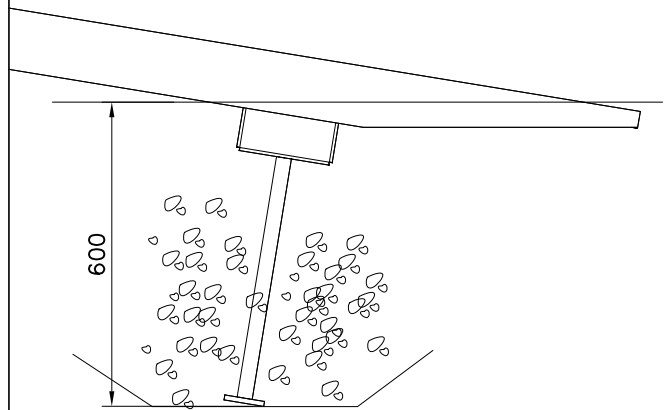

LAPPSET® FASTENER KIT

707888

DATE: 16.3.2021

3(3)

DEEP MOUNTING (704431)

DET 7

DET 8

DET 9