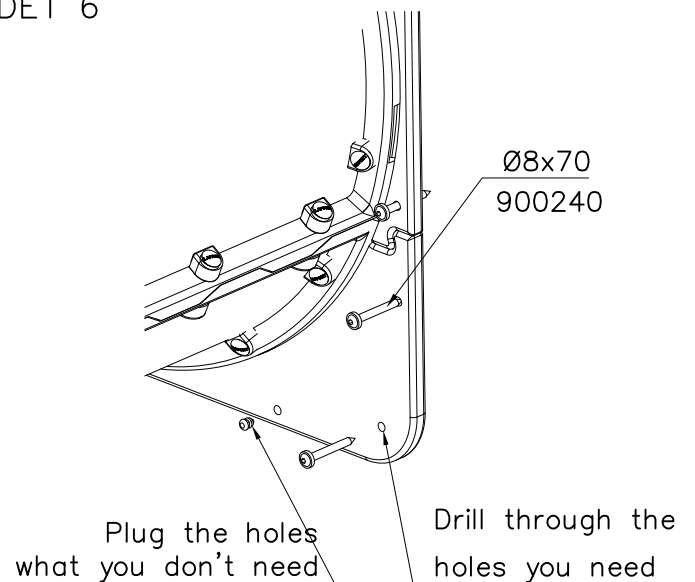

DET 5

DET 6

DETAILS IN TUBE INSTALLATION GENERAL PAGE

① 905112	PCS 112	② 900240	PCS 26
Ø22		Ø8x70	
③ 903533	PCS 12	④ 905831	PCS 112
SRL12		Ø32x19	
⑤ 909205	PCS 40	⑥ 909208	PCS 32
M8x60		M8	
⑦ 909866	PCS 32	⑧ 980150	PCS 40
M8x60		M8	
○ 707918	PCS 8	○ 905829	PCS 4
20x275x640		Transparent	
		○ COLOR	PCS 4