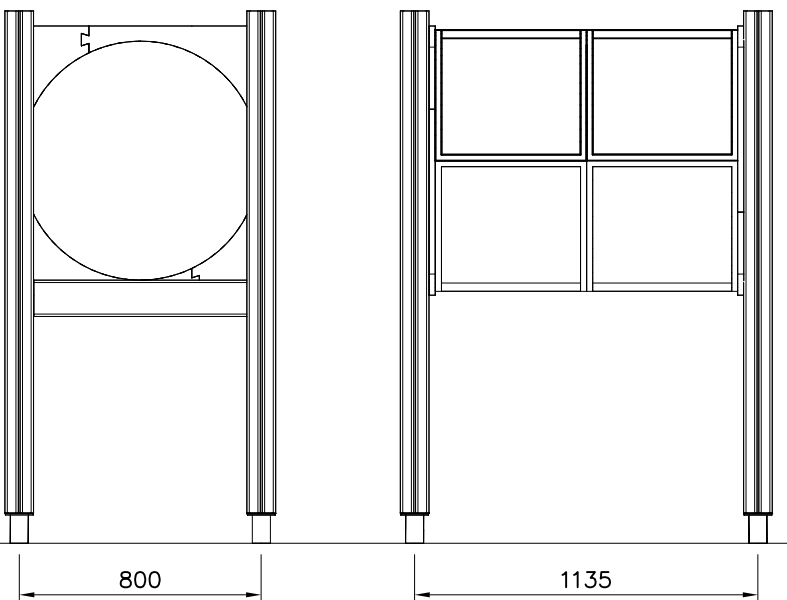

707918 COLOR OPTIONS

- -701 BLUE
- -702 YELLOW
- -703 LIME
- -704 DARK GRAY
- -705 GRAY
- -706 RED
- -707 GREEN
- -708 FUCHSIA