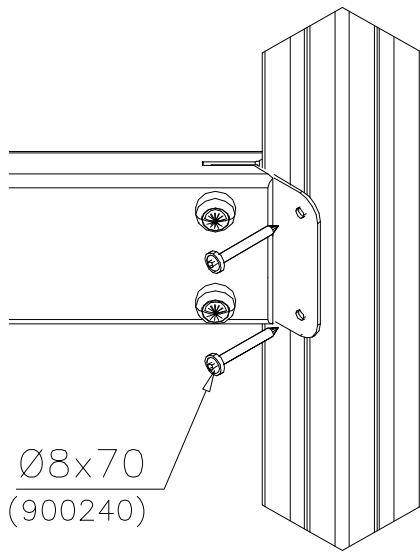

DET 1

DET 2 M8x60
(909866)

DET 3