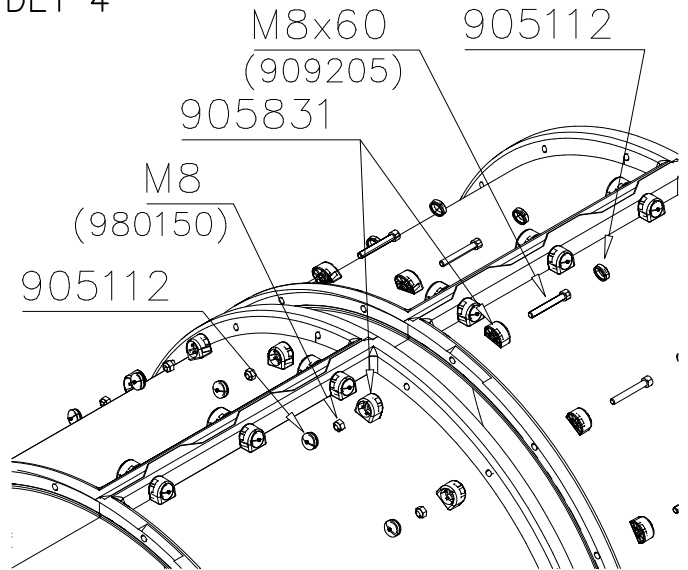

DET 5

DET 6

DETAILS IN TUBE INSTALLATION GENERAL PAGE

① 905112	PCS 112	② 900240	PCS 26
Ø22		Ø8x70	
③ 903533	PCS 12	④ 905831	PCS 112
SRL12		Ø32x19	
⑤ 909205	PCS 40	⑥ 909208	PCS 32
M8x60		M8	
⑦ 909866	PCS 32	⑧ 980150	PCS 40
M8x60		M8	
○ 707918	PCS 8	○ 905829	PCS 4
20x275x640		Transparent	
		○ COLOR	PCS 4