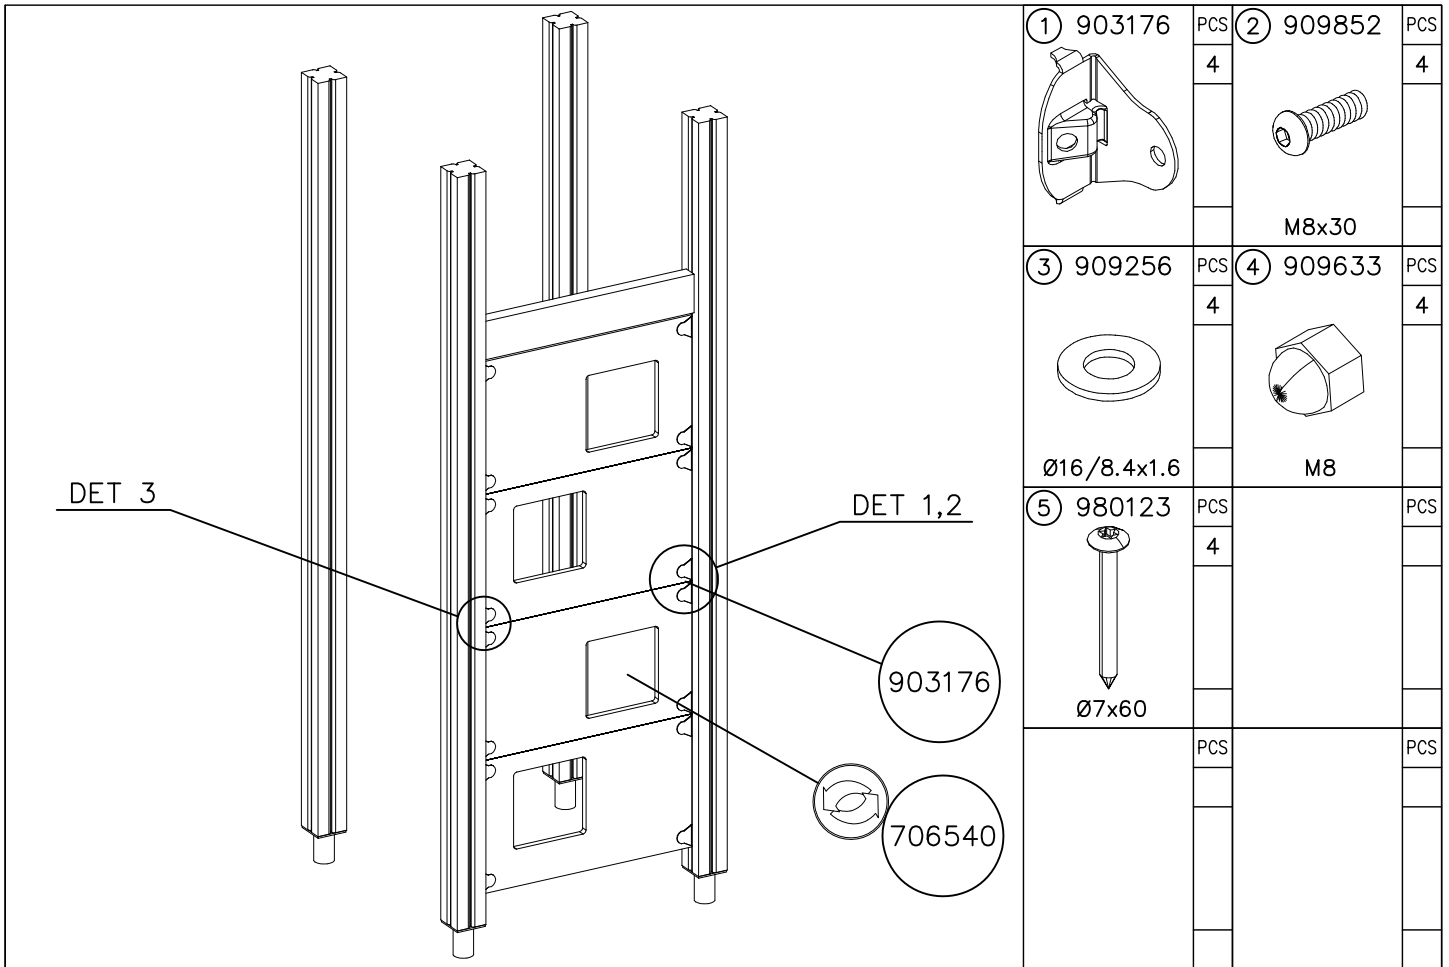

WALL OPTIONS		
706540	706540-701	BLUE
	706540-702	YELLOW
	706540-703	LIME
	706540-704	DARK GRAY
	706540-705	LIGHT GRAY
	706540-706	RED
	706540-707	GREEN
	706540-708	FUXIA
20x702x415