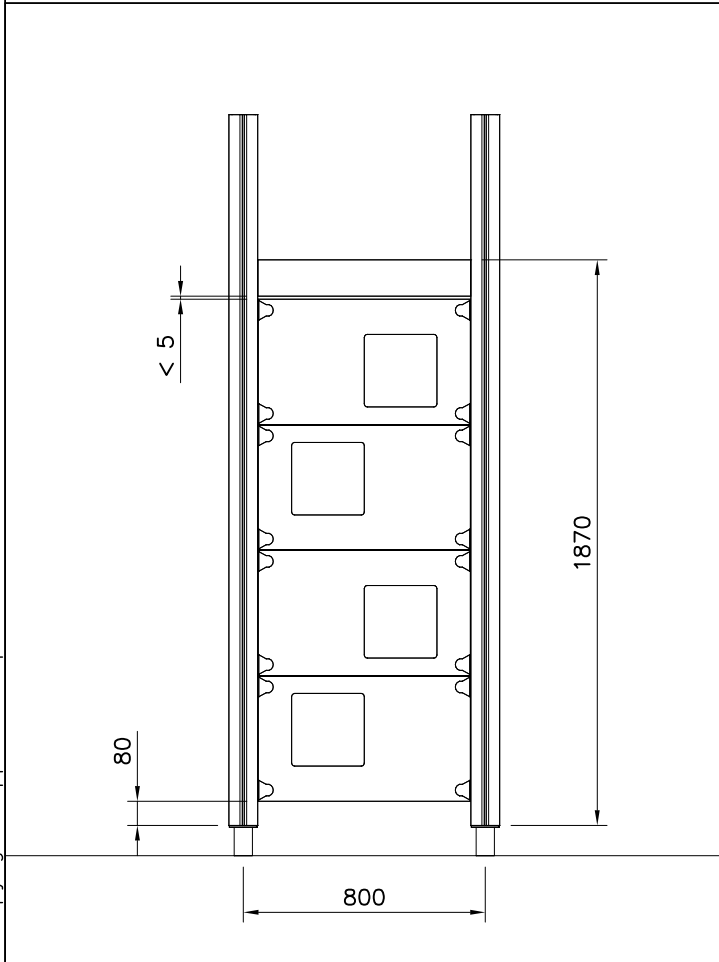

WALL OPTIONS		
706540	706540-701	BLUE
	706540-702	YELLOW
	706540-703	LIME
	706540-704	DARK GRAY
	706540-705	LIGHT GRAY
	706540-706	RED
	706540-707	GREEN
	706540-708	FUXIA
20x702x415