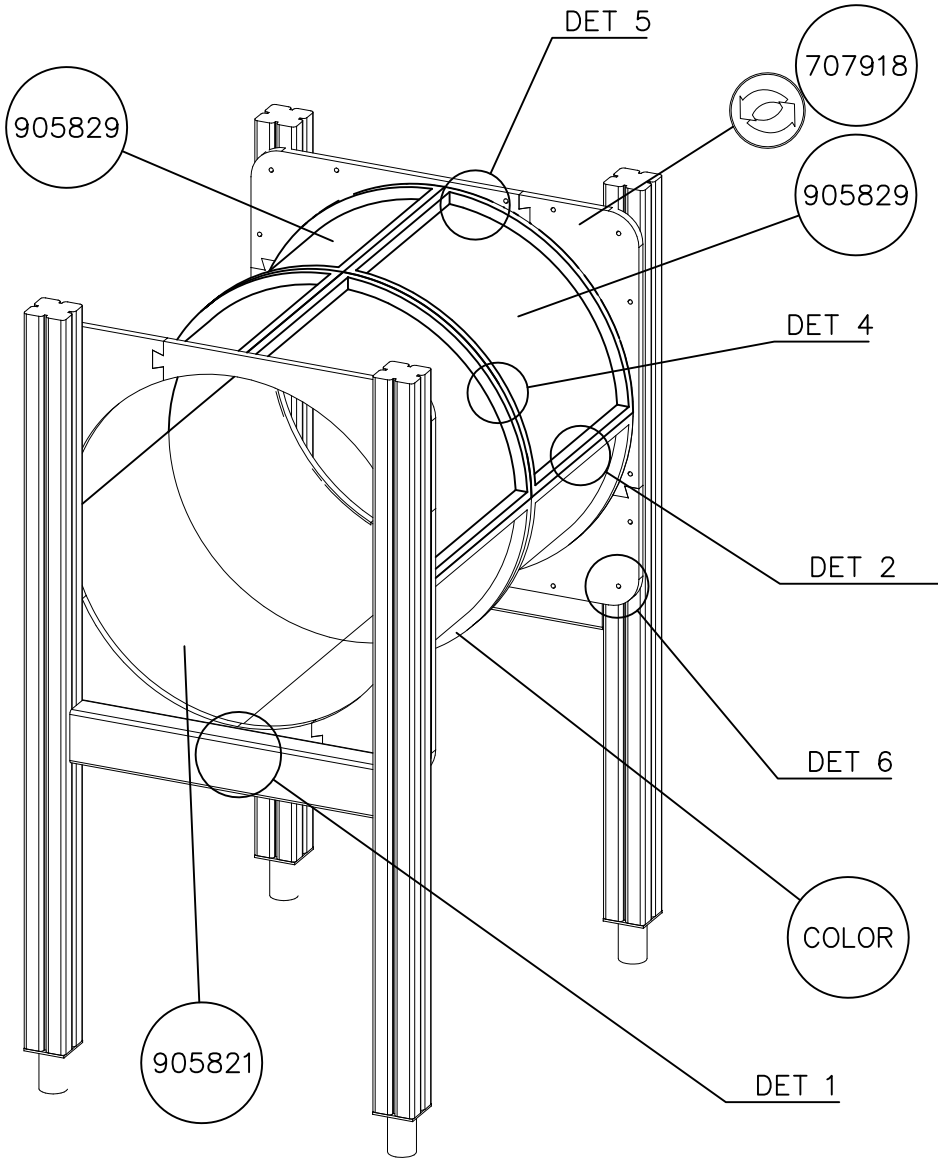

DET 5

DET 6

DETAILS IN TUBE INSTALLATION GENERAL PAGE

① 905112	PCS 112	② 900240	PCS 26
Ø22		Ø8x70	
③ 903533	PCS 12	④ 905831	PCS 112
SRL12		Ø32x19	
⑤ 909205	PCS 40	⑥ 909208	PCS 32
M8x60		M8	
⑦ 909866	PCS 32	⑧ 980150	PCS 40
M8x60		M8	
○ 707918	PCS 8	○ 905829	PCS 4
20x275x640		Transparent	
		○ COLOR	PCS 4