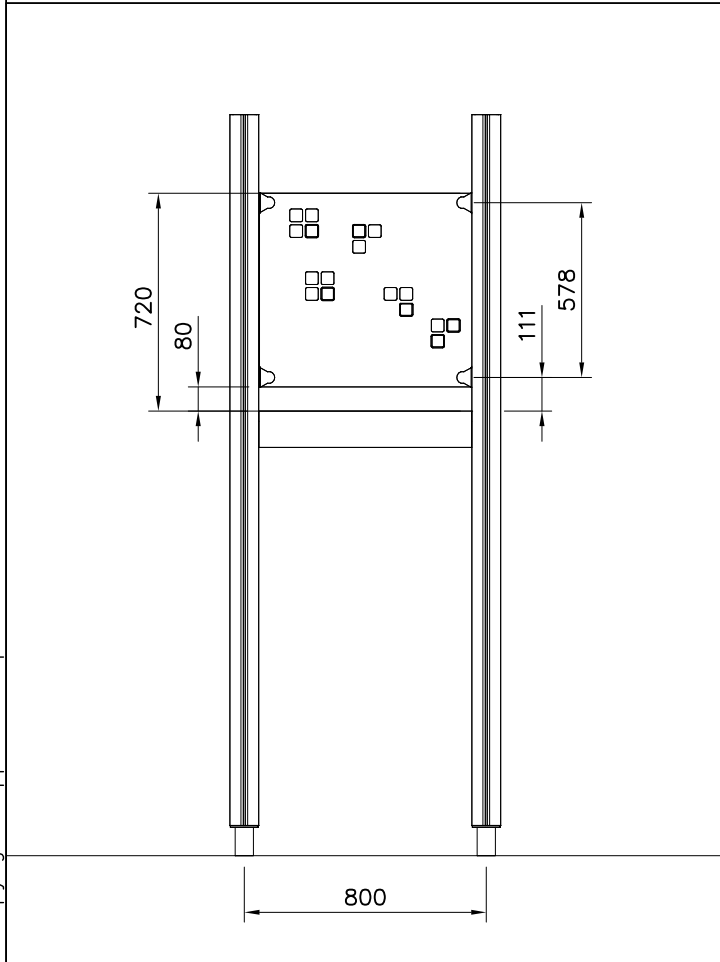

① 903176	PCS	② 909850	PCS
	4		4
		M8x25	
③ 909256	PCS	④ 909633	PCS
	8		4
Ø16/8.4x1.6		M8	
⑤ 980123	PCS		PCS
	4		
Ø7x60			
	PCS		PCS