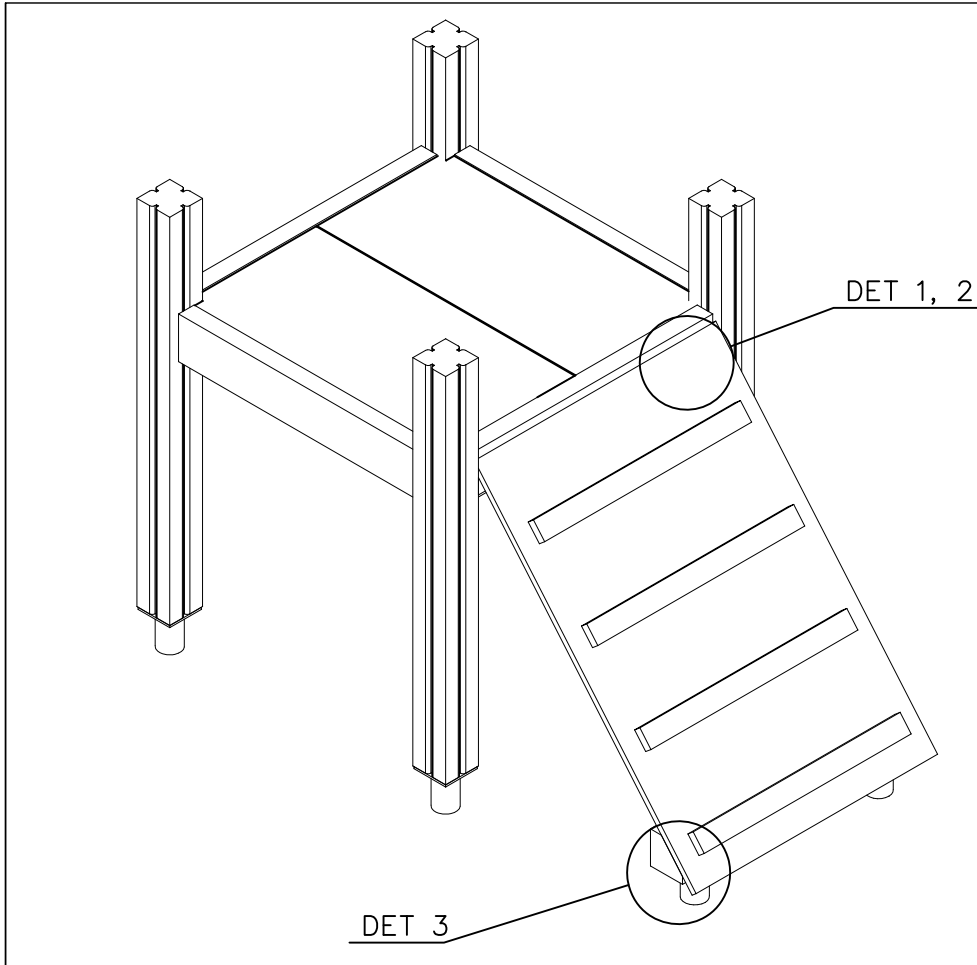

①	980128	PCS	②	900240	PCS
		8			4
Ø7x40			Ø8x70		
③	909852	PCS	④	909256	PCS
		3			7
M8x30			Ø16/8.4x1.6		
⑤	909633	PCS			PCS
		3			
M8					
		PCS			PCS