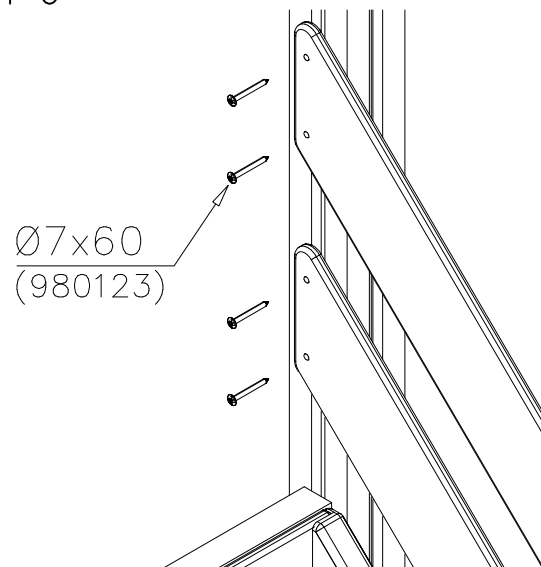

STAIRS OPTIONS +870

707191 	707191-602 DARK BROWN 707191-603 LIGHT BROWN 707191-604 LIGHT GRAY	
---	--	--

RAILING OPTIONS

RAILS 707146  15x145x1153	707146-701 BLUE 707146-702 YELLOW 707146-703 LIME 707146-704 DARK GRAY 707146-705 LIGHT GRAY 707146-706 RED	707146-707 GREEN 707146-708 FUXIA
---	--	--------------------------------------