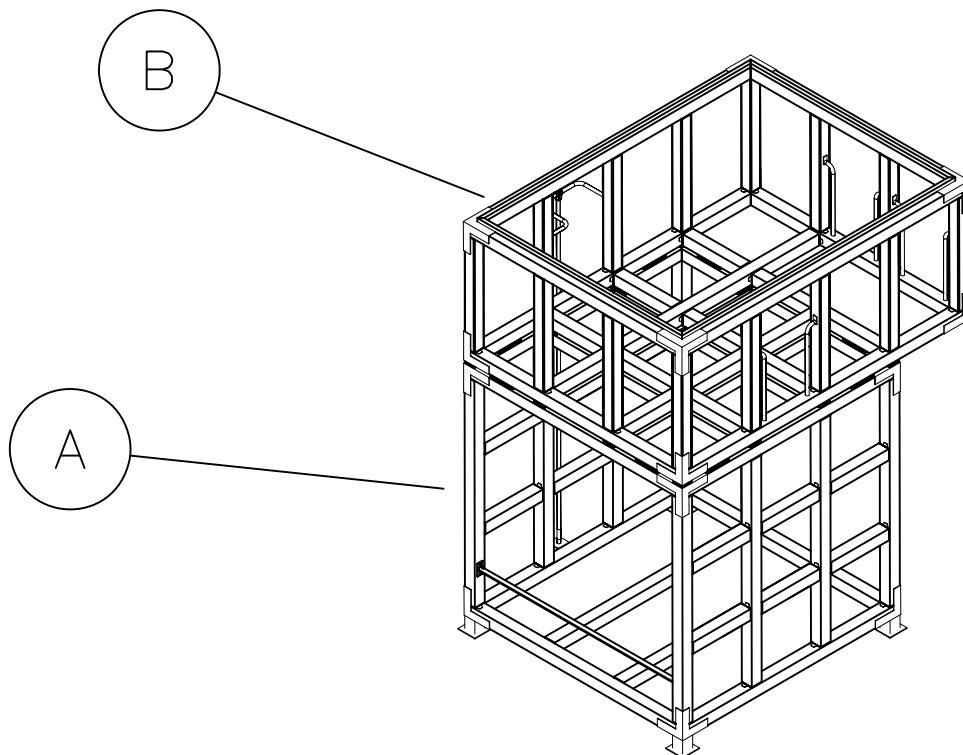

- EN/AS Impact Area 56.8 m²
- Falling Space 56.8 m²
Max Falling Height 2890 mm

<p><input type="checkbox"/></p> 	<p><input type="checkbox"/></p> 	

- EN/AS Impact Area 56.8 m²
- - - Falling Space 56.8 m²
Max Falling Height 2890 mm

<p>DET 1</p>	<p>DET 2</p>	<p>DET 3</p>	<p>DET 4</p>
<p>DET 5</p>	<p>DET 6</p>	<p>DET 7</p>	<p>DET 8</p>
<p>DET 9</p>	<p>DET 10</p>	<p>DET 11</p>	<p>DET 12</p>
<p>DET 13</p>		<p>DET 15</p>	<p>DET 16</p>
<p>DET 17</p>	<p>DET 18</p>	<p>DET 19</p>	<p>DET 20</p>

DET 29

NOTE:

Grip positions and angles are adjustable (90°, 180°-270°).

Grip can be repositioned by removing the fastening bolt and pulling the grip off.

Securing pin can be repositioned when angle is changed.