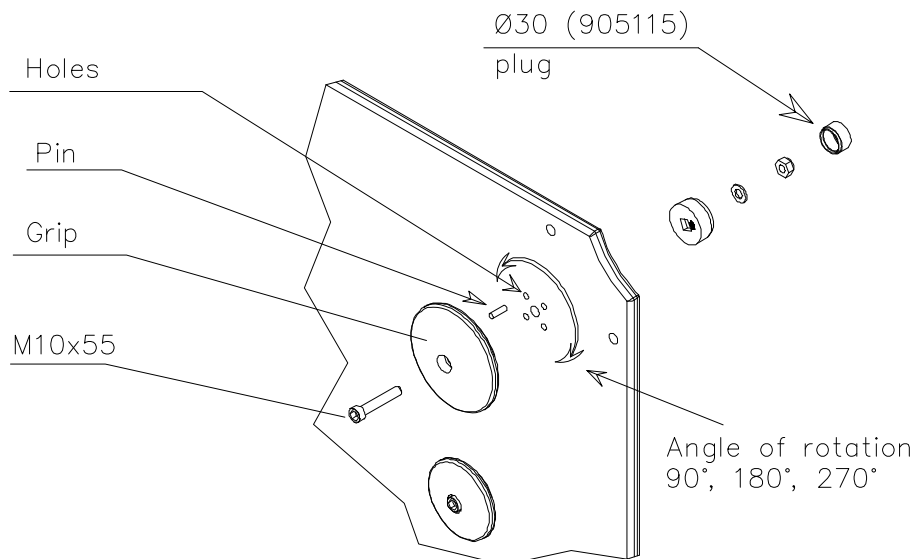

DET 29

NOTE:

Grip positions and angles are adjustable (90°, 180°-270°).

Grip can be repositioned by removing the fastening bolt and pulling the grip off.

Securing pin can be repositioned when angle is changed.

After the parts are reassembled. Finish the assembly by fastening the cover plugs (Ø30).

DET 30

Ø8x70
(900240)

DET 31

DET 14

DATE: 15.11.2019

DATE: 15.11.2019

1:50