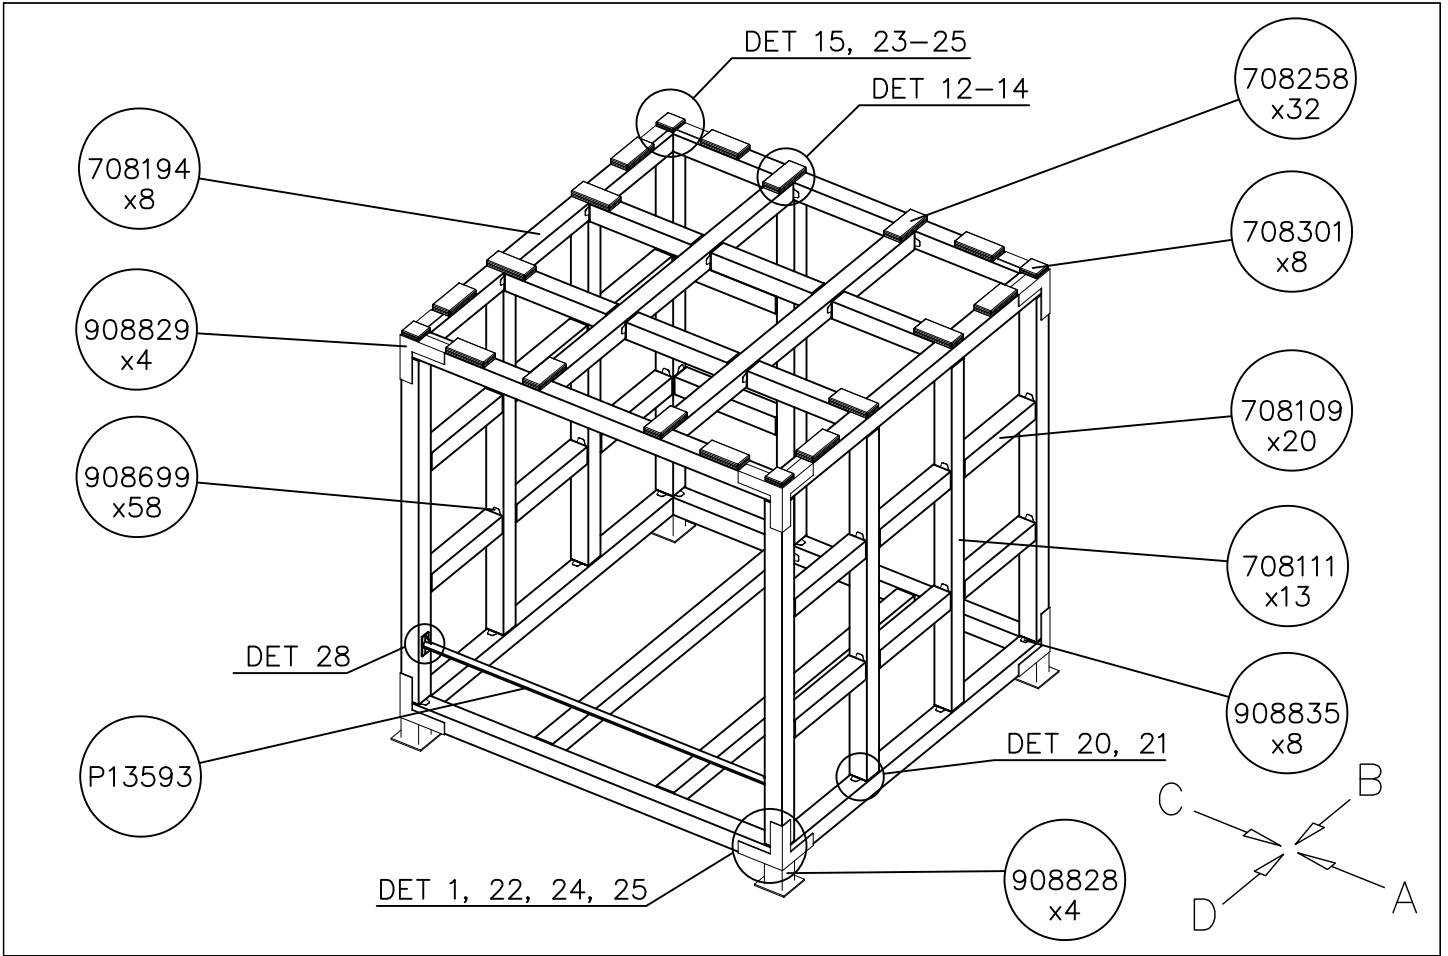

DATE: 15.11.2019