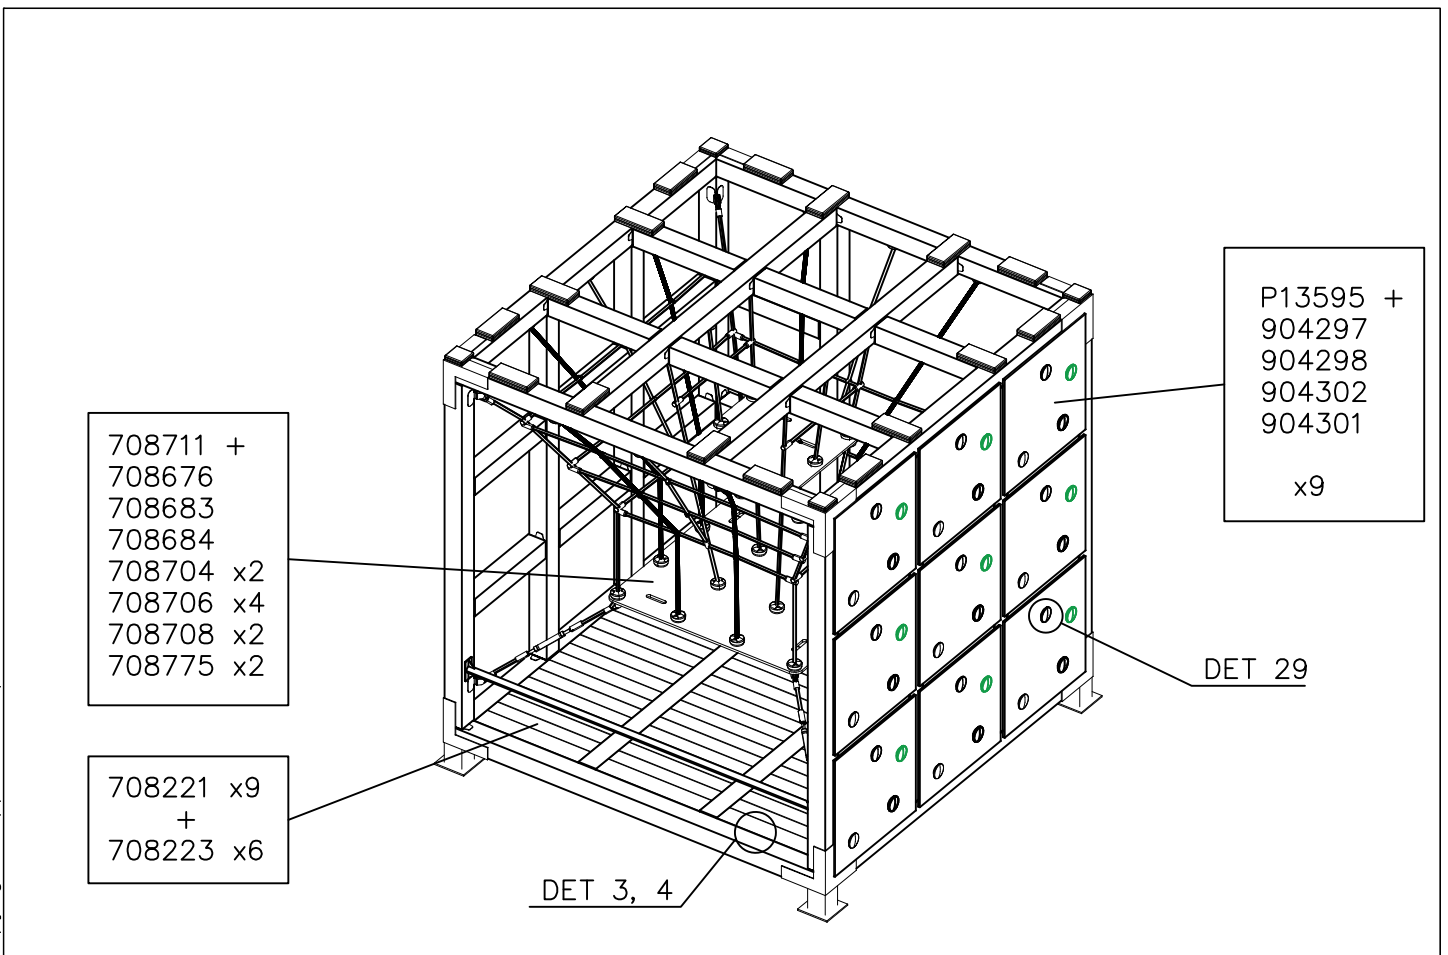

DATE: 15.11.2019