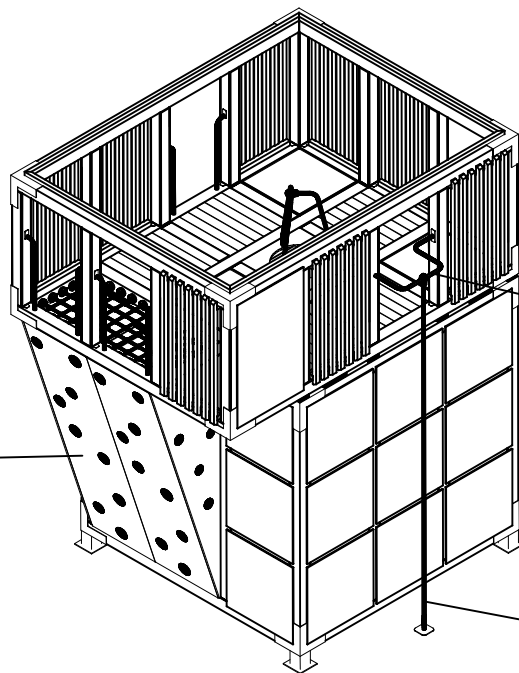

A10414

907695

910997