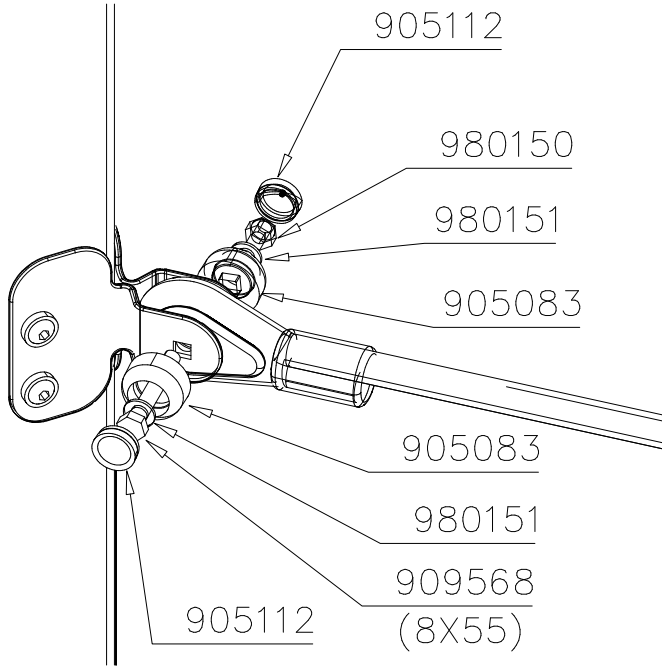

DET 29

NOTE:

Grip positions and angles are adjustable (90°, 180°-270°).

Grip can be repositioned by removing the fastening bolt and pulling the grip off.

Securing pin can be repositioned when angle is changed.

909256	PCS	909633	PCS
	36		44
Ø16/8.4		M8	
900498	PCS	901899	PCS
	8		28
M8x50		M8x45	
903093	PCS	909867	PCS
	36		8
Ø8x90		M8x70	
900240	PCS	905083	PCS
	32		24
Ø8x70		Ø32	
905112	PCS	980150	PCS
	24		12
Ø22		M8	
980151	PCS	909568	PCS
	24		12
Ø16/8.4		M8x55	
929561	PCS	909561	PCS
	16		4

DET 1

DET 2

DET 3

DET 4

DET 5

DET 6

DET 7

DET 8

ATT !
Adjustable ropes to the
same side.

① 900240	PCS	② 900342	PCS
	4		2
Ø8x70		M8x16	
③ 901900	PCS	④ 901939	PCS
	2		1
20.5x36.2x56		M12x70	
⑤ 909850	PCS	⑥ 980150	PCS
	1		1
M8x25		M8	
⑦ 901182	PCS	⑧ 901902	PCS
	1		2
Ø11/M8x40		30.7x60.9x100	
	PCS		PCS
	PCS		PCS
○ 907829	PCS	○ 907698	PCS
	1		1
Ø33,7x1454		Ø33,7x2054	
○ 907817	PCS	○ 907695	PCS
	1		1
Ø33,7x2554			