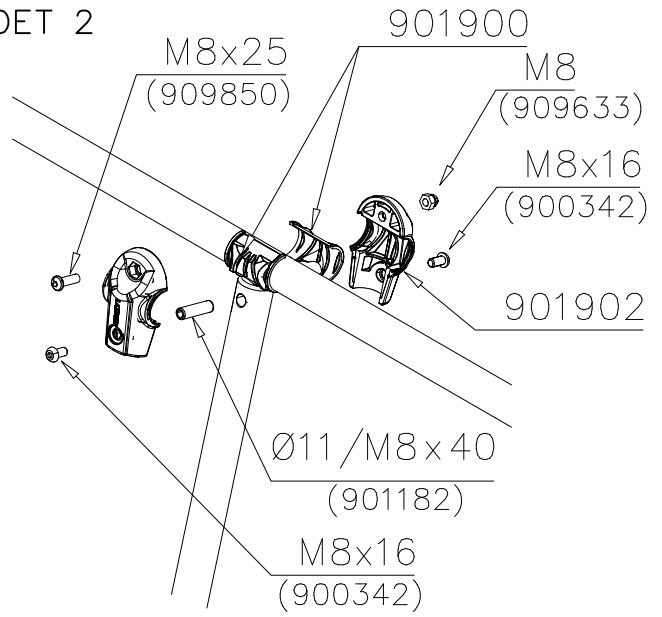

DET 29

NOTE:

Grip positions and angles are adjustable (90°, 180°-270°).

Grip can be repositioned by removing the fastening bolt and pulling the grip off.

Securing pin can be repositioned when angle is changed.

ATT !
Adjustable ropes to the
same side.

① 900240	PCS	② 900342	PCS
	4		2
Ø8x70		M8x16	
③ 901900	PCS	④ 901939	PCS
	2		1
20.5x36.2x56		M12x70	
⑤ 909850	PCS	⑥ 980150	PCS
	1		1
M8x25		M8	
⑦ 901182	PCS	⑧ 901902	PCS
	1		2
Ø11/M8x40		30.7x60.9x100	
	PCS		PCS
	PCS		PCS
○ 907829	PCS	○ 907698	PCS
	1		1
Ø33,7x1454		Ø33,7x2054	
○ 907817	PCS	○ 907695	PCS
	1		1
Ø33,7x2554			

DET 1

DET 2

DET 3

DET 4

① 901920	PCS	② 909628	PCS
	1		4
150x130x130		M10x100	
	PCS		PCS

DET 1

DET 2

Pre-drill hole
10 ↓ 90 (x4)

DET 3

DET 4

① 900240	PCS	② 900727	PCS
	1		1
Ø8x70		M10x80	
	PCS		PCS
③ 907688	PCS	③ 907701	PCS
	1		1
765		545	
	PCS		PCS
	PCS		PCS
	PCS		PCS
	PCS		PCS