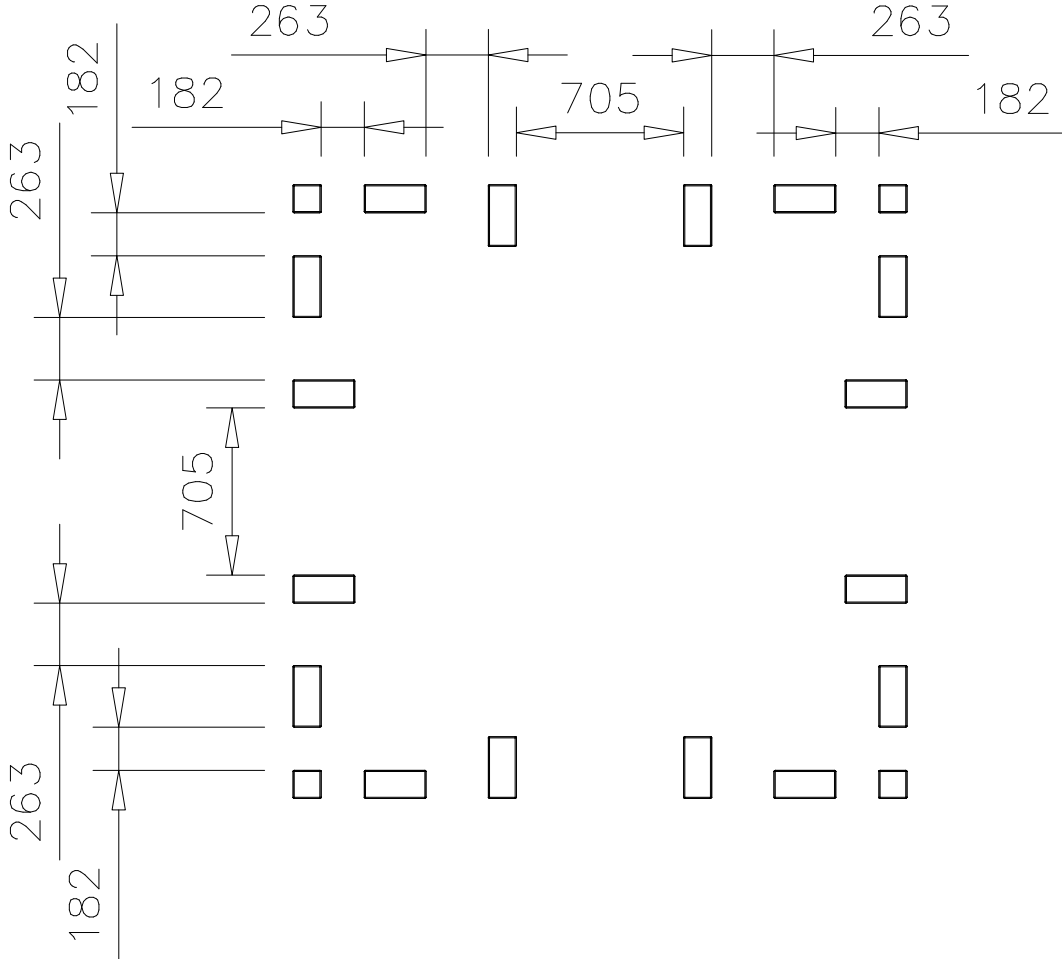

<p>DET 1</p>	<p>DET 2</p>	<p>DET 3</p>	<p>DET 4</p>
<p>DET 5</p>	<p>DET 6</p>	<p>DET 7</p>	<p>DET 8</p>
<p>DET 9</p>	<p>DET 10</p>	<p>DET 11</p>	<p>DET 12</p>
<p>DET 13</p>		<p>DET 15</p>	<p>DET 16</p>
<p>DET 17</p>	<p>DET 18</p>	<p>DET 19</p>	<p>DET 20</p>

DET 29

NOTE:

Grip positions and angles are adjustable (90°, 180°-270°).

Grip can be repositioned by removing the fastening bolt and pulling the grip off.

Securing pin can be repositioned when angle is changed.

After the parts are reassembled. Finish the assembly by fastening the cover plugs (Ø30).

DET 30

Ø8x70
(900240)

DET 31

DET 14

DATE: 15.11.2019

DATE: 15.11.2019

1:50