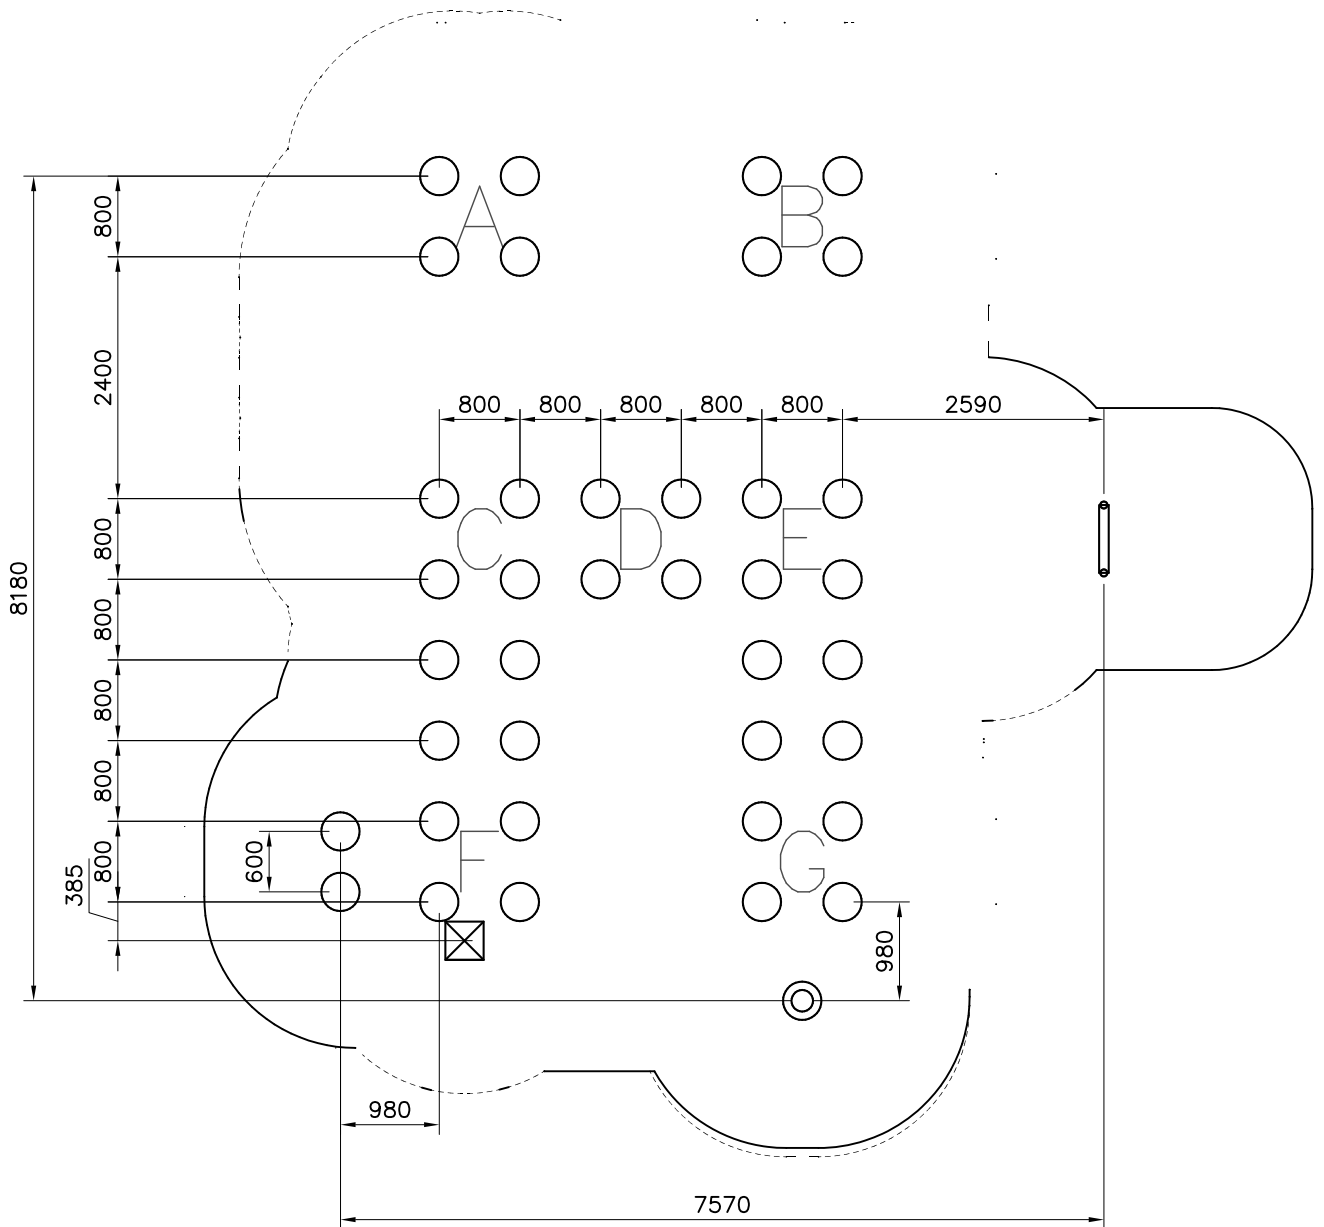

EN/AS Impact Area 85.9 m²

Falling Space 86.9 m²

Max Falling Height 1470 mm