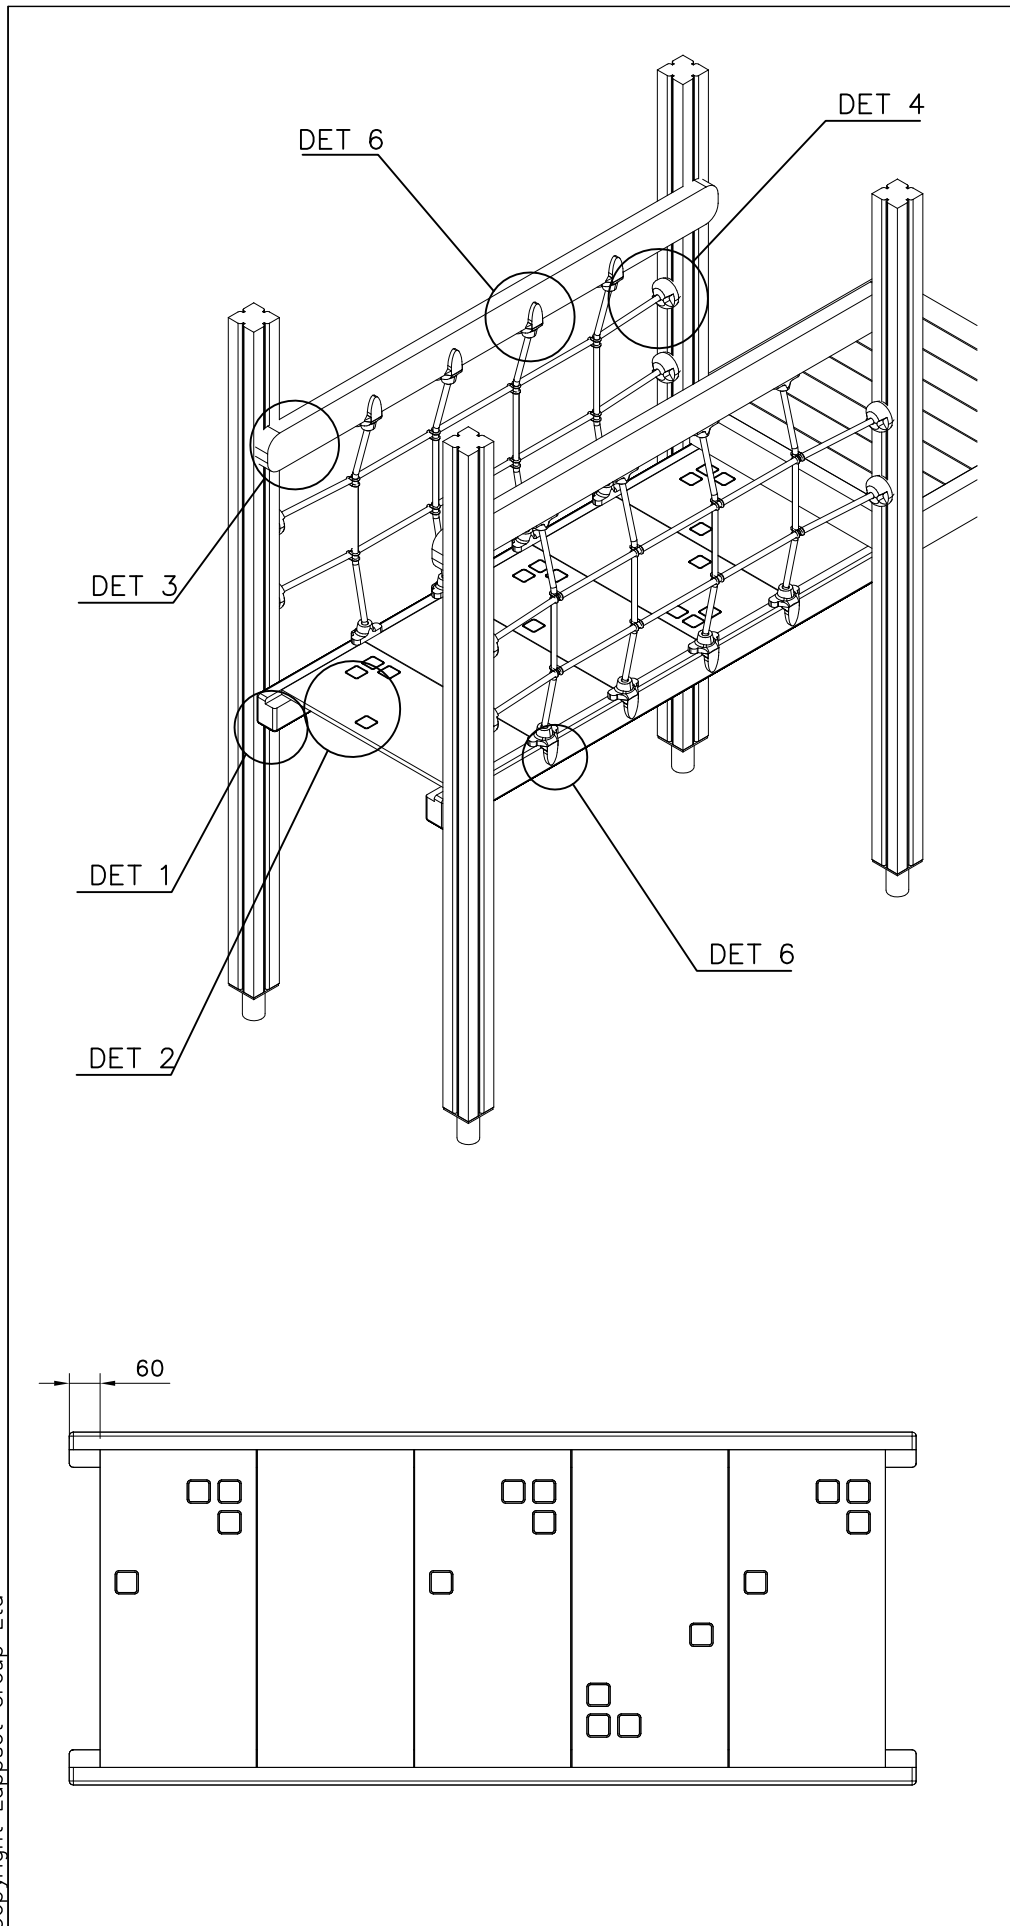

①	980154	PCS	②	909224	PCS
		4			4
	Ø24/13			12x100	
③	905103	PCS	④	980123	PCS
		4			32
	PT-28/32-H			Ø7x60	
⑤	980128	PCS	④	900240	PCS
		36			16
	Ø7x40			Ø8x70	
⑤	909232	PCS	⑥	905112	PCS
		4			4
	8x120			Ø22	
⑦	905083	PCS	⑧	980151	PCS
		4			4
	Ø32			Ø16/8.4	
○	707398	PCS	○	707399	PCS
		5			2
	15x630x310			70x95x1680	
○	707401	PCS	○	707402	PCS
		2			2
	45x120x1680			1505x720	
○	707405	PCS			PCS
		1