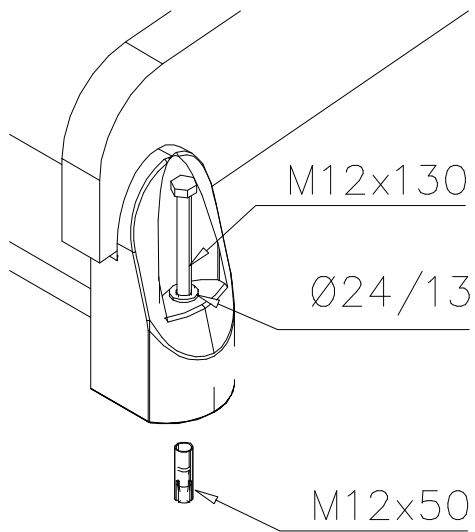

DET 7

Insert sheet metal IN to the plastic cover.

DET 8