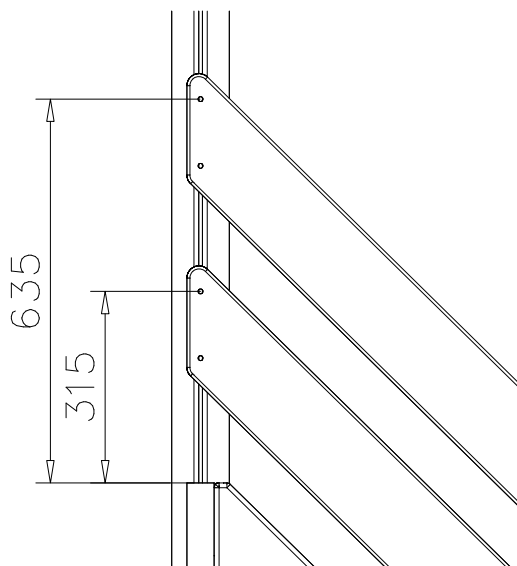

DET 4

DET 5

DET 6

STAIRS OPTIONS +870

707191 	707191-602 DARK BROWN 707191-603 LIGHT BROWN 707191-604 LIGHT GRAY	
---	--	--

RAILING OPTIONS

RAILS 707146  15x145x1153	707146-701 BLUE 707146-702 YELLOW 707146-703 LIME 707146-704 DARK GRAY 707146-705 LIGHT GRAY 707146-706 RED	707146-707 GREEN 707146-708 FUXIA
---	--	--------------------------------------