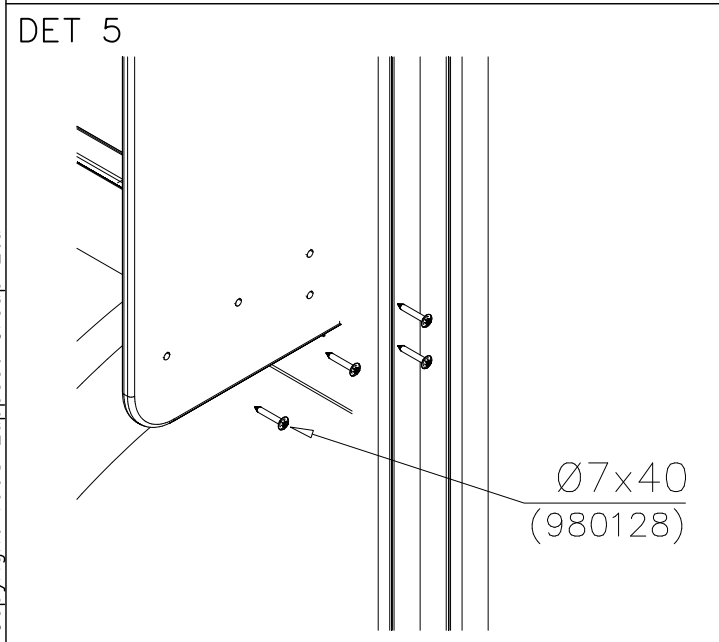

LAPPSET

SURFACE FOUNDATION

DIAGONAL SLIDE WOOD

DATE: 21.9.2016

4(5)

○ 901879	PCS	7 909509	PCS	8 909139	PCS	9 980154	PCS	10 980128	PCS
	2		2		2		4		6
		M12x50		M12x130		Ø24/13		Ø7x40	

DET 7

Insert sheet metal IN to the plastic cover.