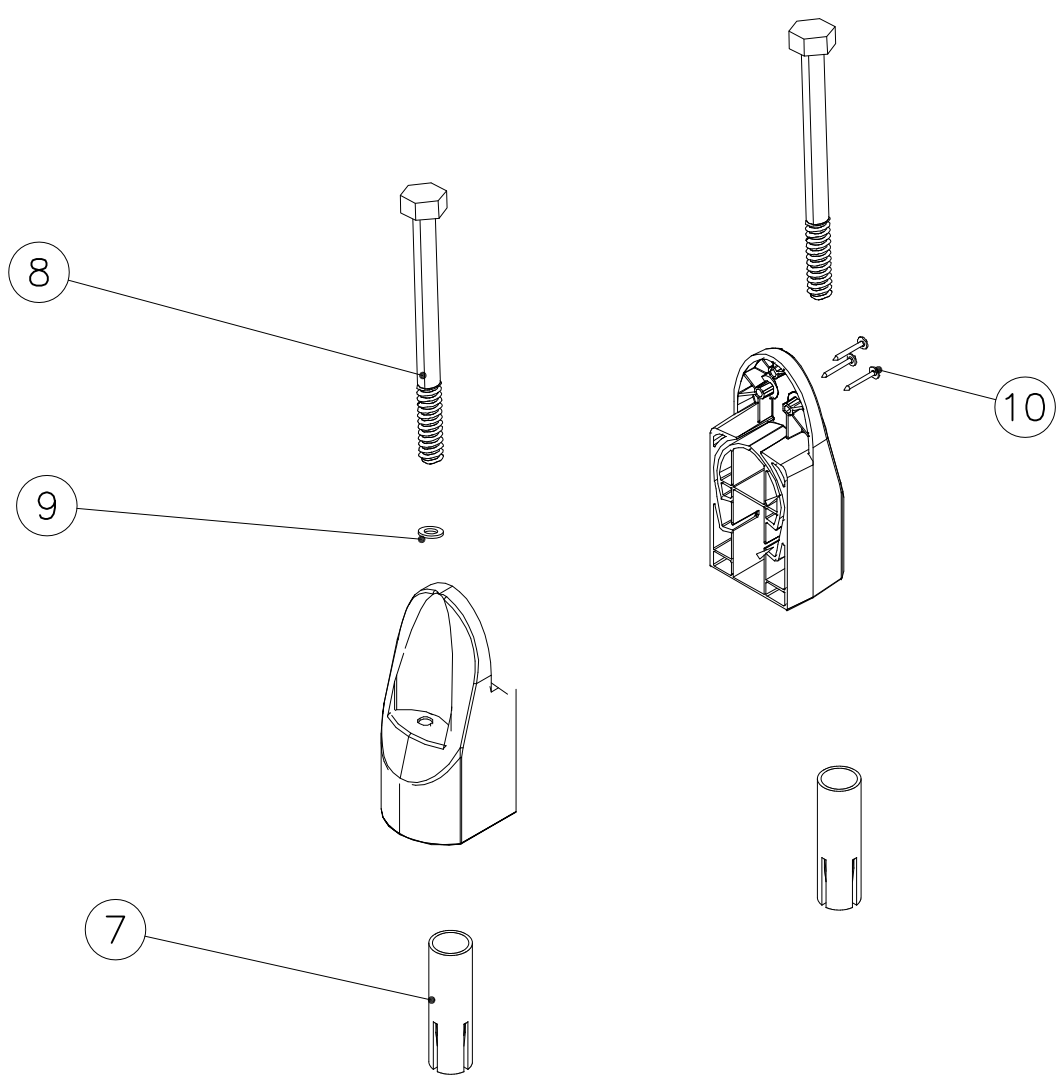

LAPPSET

SURFACE FOUNDATION

DIAGONAL SLIDE WOOD

DATE: 21.9.2016

4(5)

○ 901879	PCS	7 909509	PCS	8 909139	PCS	9 980154	PCS	10 980128	PCS
	2		2		2		4		6
		M12x50		M12x130		Ø24/13		Ø7x40	

DET 7

Insert sheet metal IN to the plastic cover.