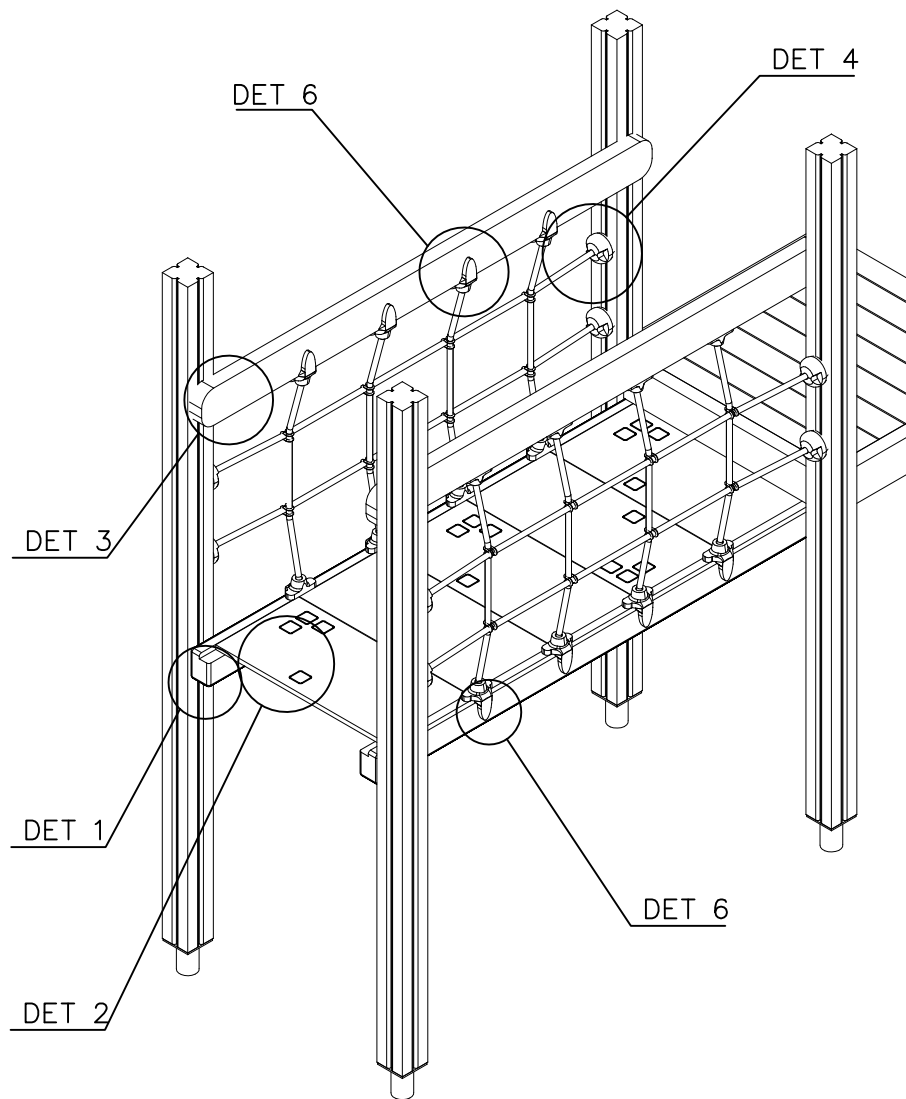

60

①	980154	PCS	②	909224	PCS
		4			4
	Ø24/13			12x100	
③	905103	PCS	④	980123	PCS
		4			32
	PT-28/32-H			Ø7x60	
⑤	980128	PCS	④	900240	PCS
		36			16
	Ø7x40			Ø8x70	
⑤	909232	PCS	⑥	905112	PCS
		4			4
	8x120			Ø22	
⑦	905083	PCS	⑧	980151	PCS
		4			4
	Ø32			Ø16/8.4	
○	707398	PCS	○	707399	PCS
		5			2
	15x630x310			70x95x1680	
○	707401	PCS	○	707402	PCS
		2			2
	45x120x1680			1505x720	
○	707405	PCS			PCS
		1