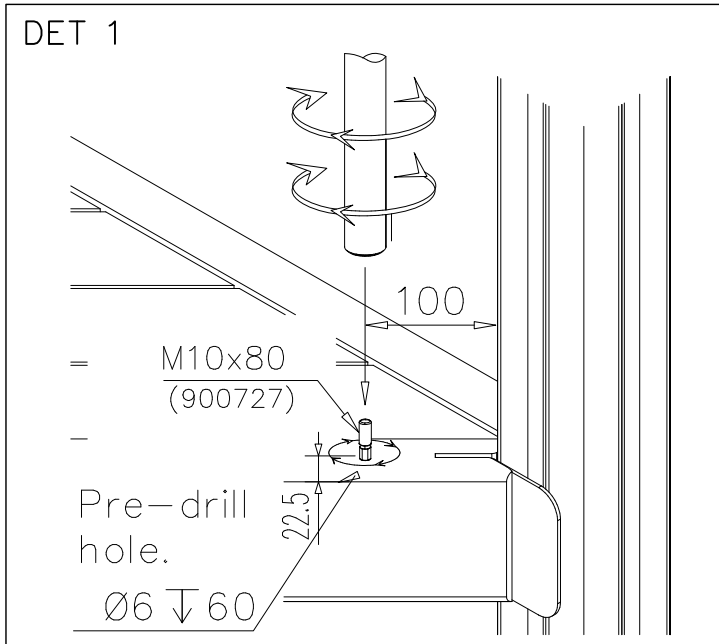

LAPPSET

SURFACE FOUNDATION

DIAGONAL SLIDE WOOD

DATE: 21.9.2016

4(5)

○ 901879	PCS	7 909509	PCS	8 909139	PCS	9 980154	PCS	10 980128	PCS
	2		2		2		4		6
		M12x50		M12x130		Ø24/13		Ø7x40	

DET 7

Insert sheet metal IN to the plastic cover.