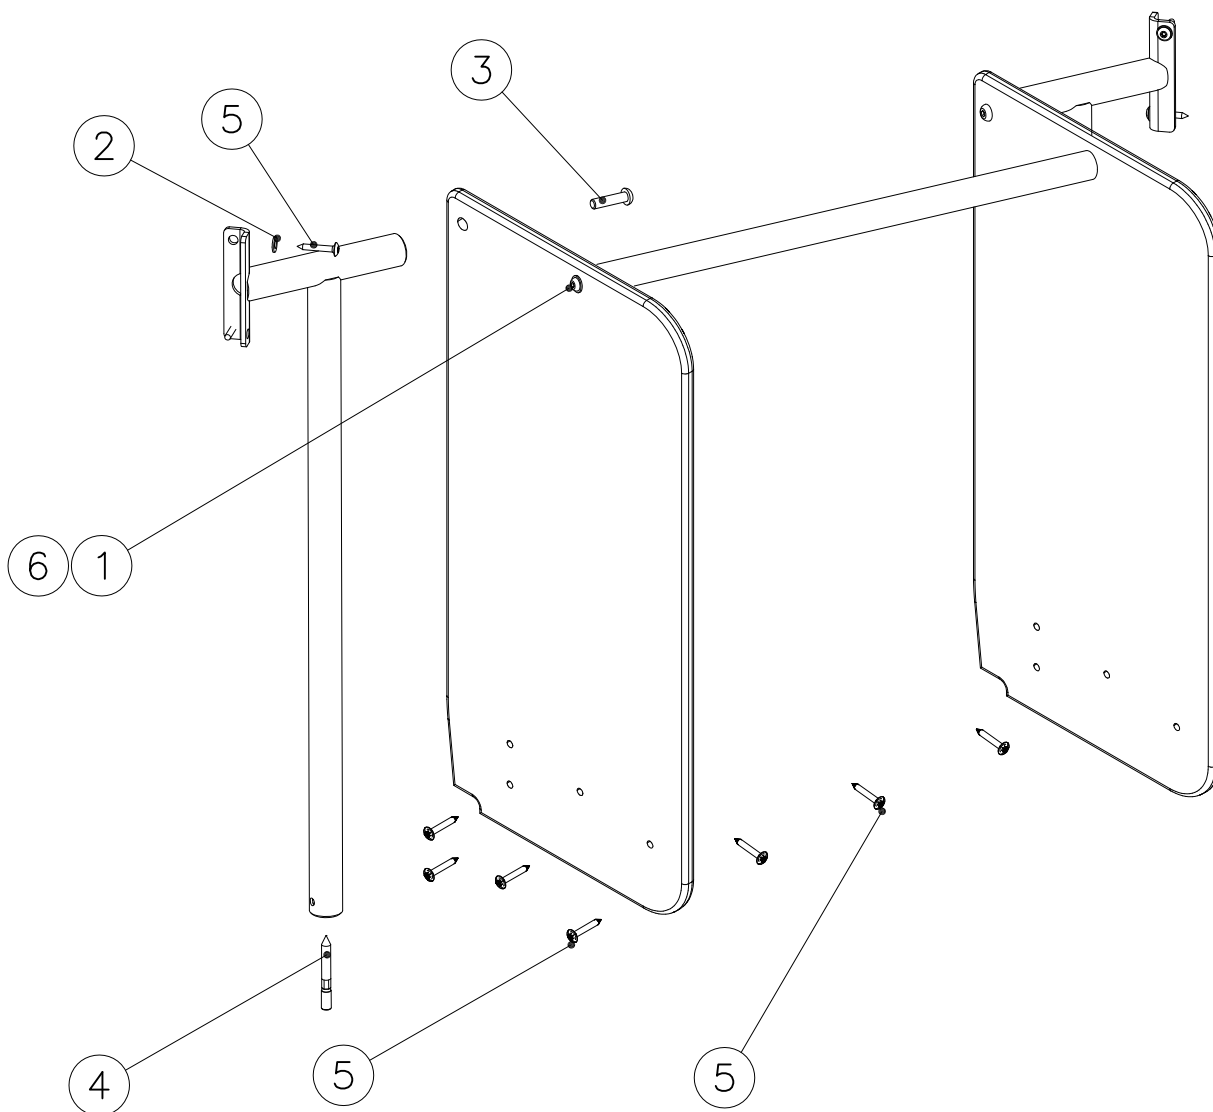

LAPPSET

SURFACE FOUNDATION

DIAGONAL SLIDE WOOD

DATE: 21.9.2016

4(5)

○ 901879	PCS	7 909509	PCS	8 909139	PCS	9 980154	PCS	10 980128	PCS
	2		2		2		4		6
		M12x50		M12x130		Ø24/13		Ø7x40	

DET 7

Insert sheet metal IN to the plastic cover.