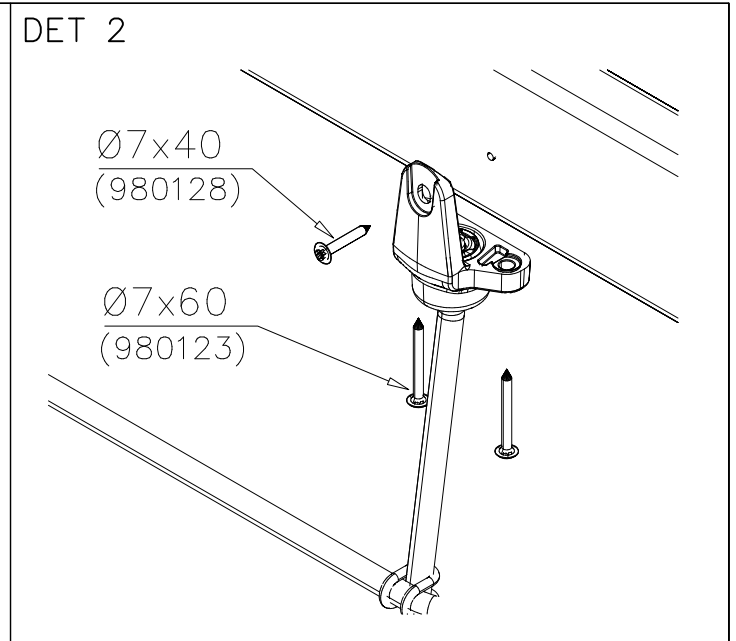

BOOM OPTIONS

707255

45x120x2480

- 707255-602 DARK BROWN
- 707255-603 LIGHT BROWN
- 707255-604 LIGHT GRAY
- 707255-605 DARK GRAY
- 707255-606 GRAY
- 707255-607 RED

- 707255-608 BLUE
- 707255-609 GREEN
- 707255-610 YELLOW
- 707255-611 LIME
- 707255-612 FUXIA