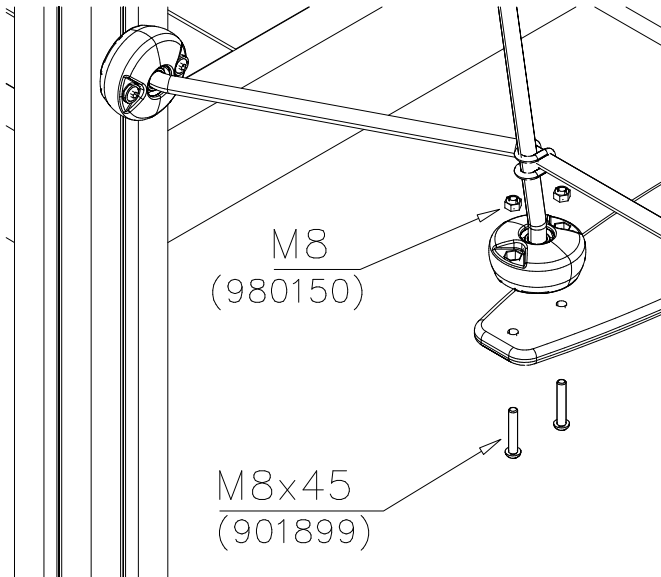

Note:
in side
Bridge

DET 5