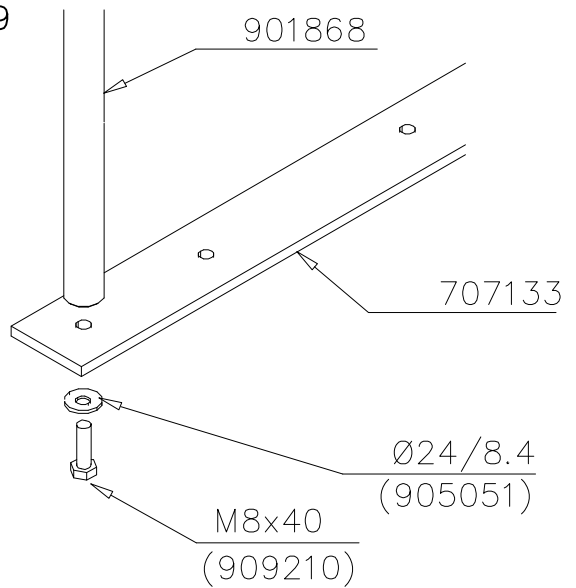

DET 9

901868

707133

Ø24/8.4
(905051)

M8x40
(909210)