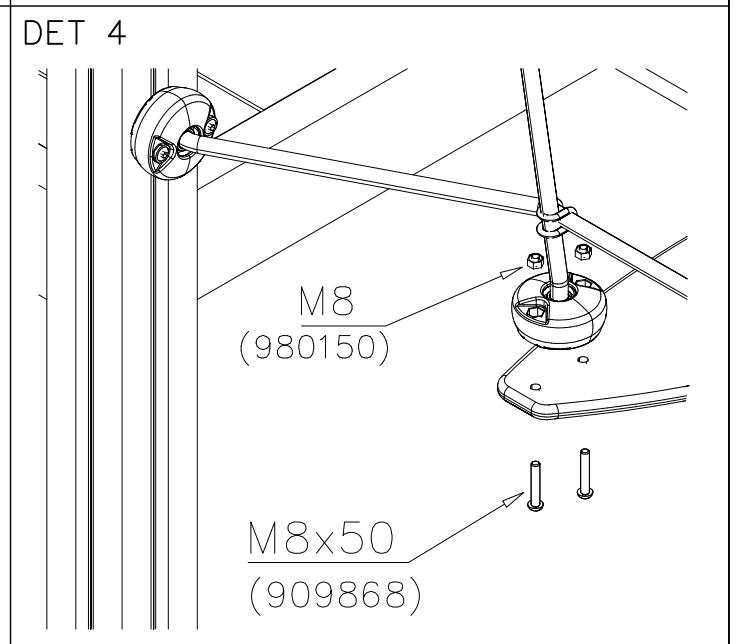

BOOM OPTIONS

707255

45x120x2480

- 707255-602 DARK BROWN
- 707255-603 LIGHT BROWN
- 707255-604 LIGHT GRAY
- 707255-605 DARK GRAY
- 707255-606 GRAY
- 707255-607 RED

- 707255-608 BLUE
- 707255-609 GREEN
- 707255-610 YELLOW
- 707255-611 LIME
- 707255-612 FUXIA