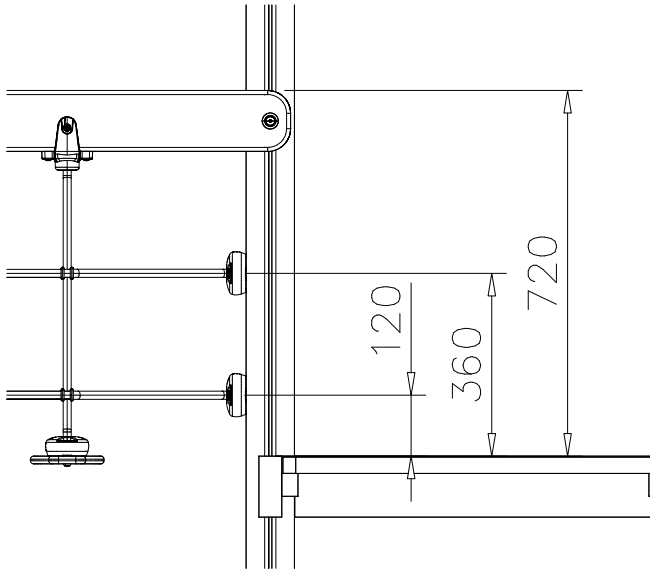

DET 1

DET 2

Note:
in side
Bridge