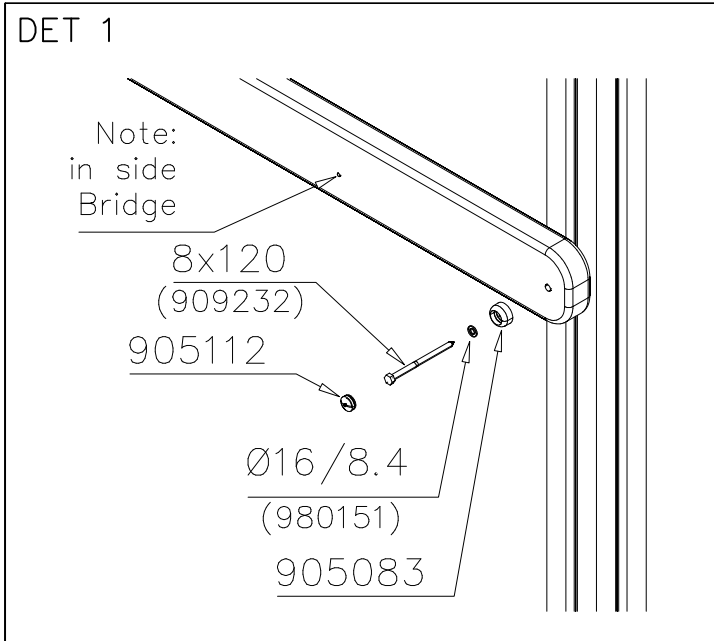

BOOM OPTIONS

707255

45x120x2480

- 707255-602 DARK BROWN
- 707255-603 LIGHT BROWN
- 707255-604 LIGHT GRAY
- 707255-605 DARK GRAY
- 707255-606 GRAY
- 707255-607 RED

- 707255-608 BLUE
- 707255-609 GREEN
- 707255-610 YELLOW
- 707255-611 LIME
- 707255-612 FUXIA