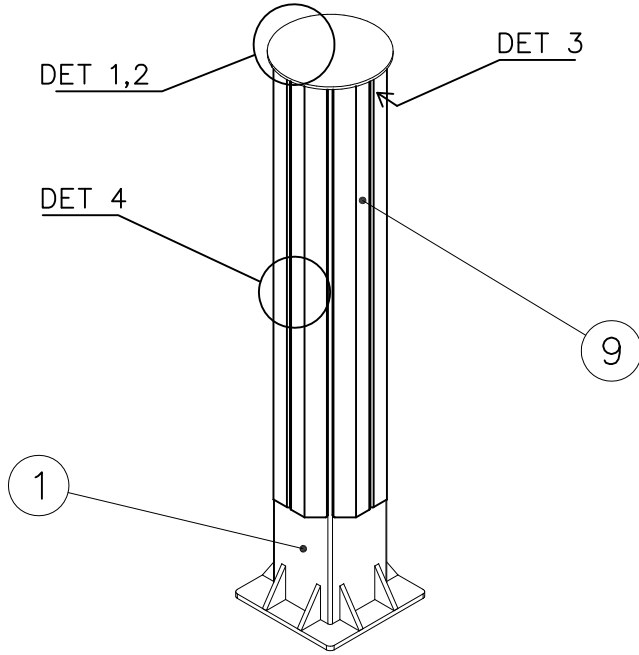

① 908378	PCS	② 909649	PCS
	1		8
		M24x430	
③ 909859	PCS	④ 909867	PCS
	16		24
Ø37/21		M8x70	
⑤ 929917	PCS	⑥ 929918	PCS
	8		8
M20x50		M20	
⑦ PN0247	PCS	⑧ 980154	PCS
	1		24
700x700x15		Ø24/13	
⑨ 707775	PCS	⑩ 905066	PCS
	8		24
63x165x1927		S30H	
	PCS		PCS
	PCS		PCS
	PCS		PCS