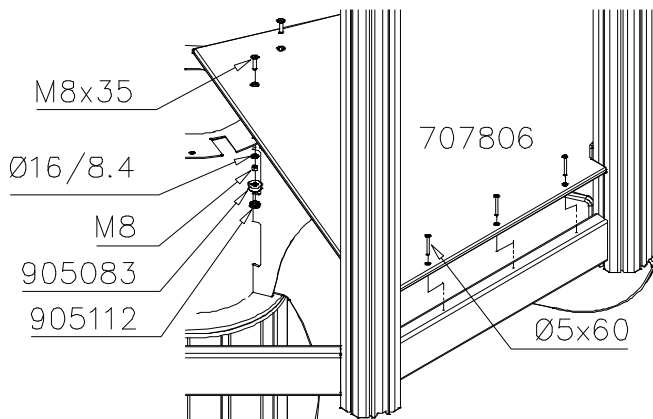

DET 1

DET 2

DET 3

NOTE! Make sure that the groove in bottom of post is in right position.

DET 4

① 905858	PCS	② 909628	PCS
	2		4
1200x80x90		M10x100	
	PCS		PCS
	PCS		PCS
	PCS		PCS
	PCS		PCS
	PCS		PCS
	PCS		PCS

<p>DET 1</p>  <p>Access- and maintenance panel.          Asennus- ja huolto luukku.</p>	<p>DET 2</p>  <p>905850</p> <p>M12</p> <p>Ø44/13.5</p>	<p>DET 3</p> 
<p>DET 4</p>  <p>Ø10</p> <p>90</p> <p>S</p> <p>90</p> <p>CONCRETE</p> <p>M10x100</p>		