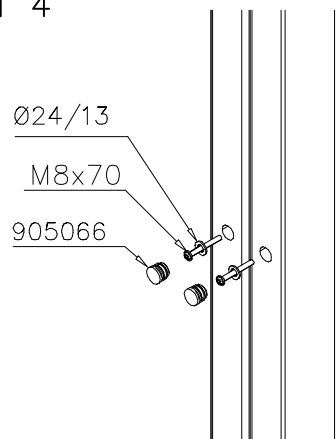

① 008986	PCS	② 706443	PCS
	1		2
750x750		32x45x702	
③ 900240	PCS	④ 980101	PCS
	6		8
Ø8x70		Ø4.5x70	
	PCS		PCS
	PCS		PCS
	PCS		PCS

DET 1

DET 2

Naulanauha kannatinlistan puolelle.  
Nail list to the bottom.

① 908378	PCS	② 909649	PCS
	1		8
		M24x430	
③ 909859	PCS	④ 909867	PCS
	16		24
Ø37/21		M8x70	
⑤ 929917	PCS	⑥ 929918	PCS
	8		8
M20x50		M20	
⑦ PN0247	PCS	⑧ 980154	PCS
	1		24
700x700x15		Ø24/13	
⑨ 707775	PCS	⑩ 905066	PCS
	8		24
63x165x1927		S30H	
	PCS		PCS
	PCS		PCS
	PCS		PCS

DET 1 (Big floor)

DET 2

DET 1 (Small floor)

DET 2

DET 3

DET 4

HOX! Use the plate to focus right place for the bolts

CONCRETE BLOCK SOLUTION