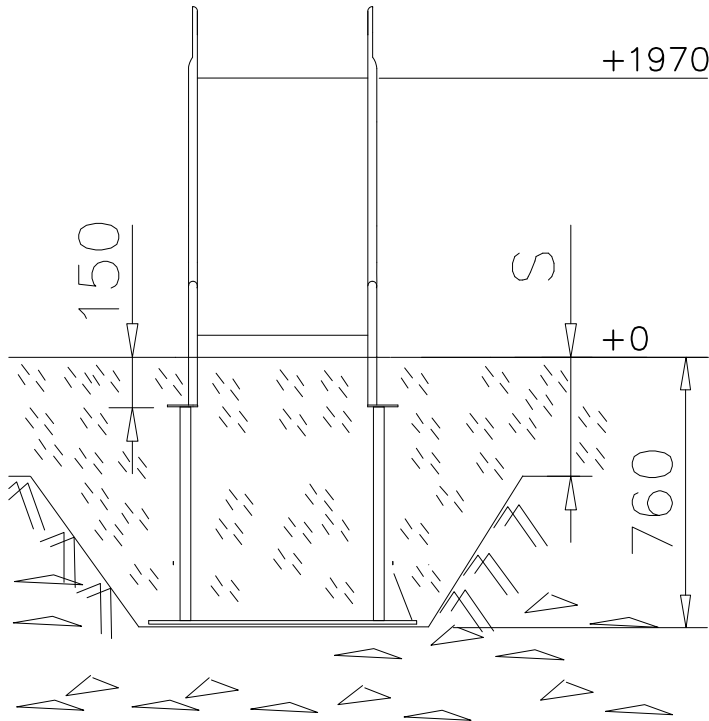

LAPPSET

DEEP FOUNDATION

SLIDE METAL

DATE: 24.11.2020

1(1)

Floor level +1970